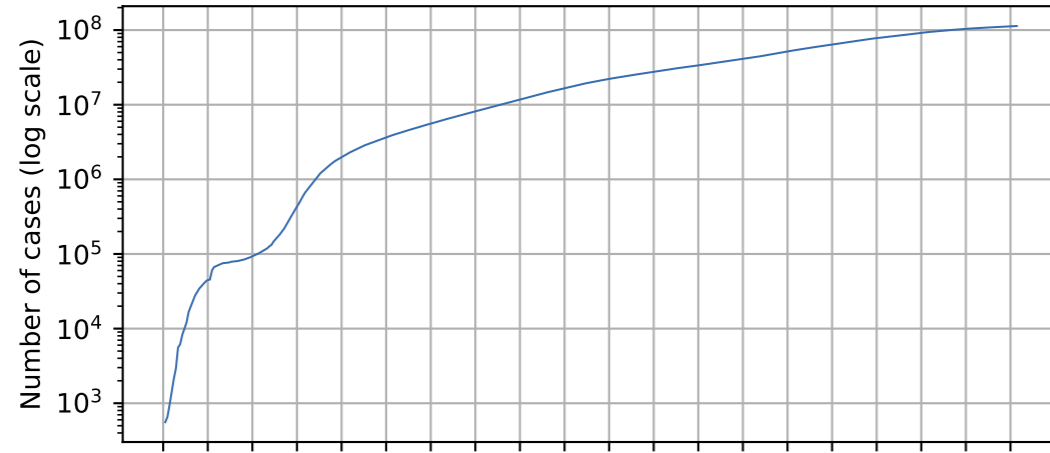

Covid-19 situation worldwide

26 February, 2021

Cumulated number of cases vs date

New cases compared to d-1

Cumulated number of death vs date

New death compared to d-1

World

21/01/2020 11/02/2020 03/03/2020 14/03/2020 05/04/2020 26/05/2020 16/06/2020 07/07/2020 28/07/2020 18/08/2020 08/09/2020 29/09/2020 20/10/2020 10/11/2020 01/12/2020 22/12/2020 12/01/2021 02/02/2021 23/02/2021 16/03/2021

21/01/20 11/02/20 03/03/20 14/03/20 05/04/20 26/05/20 16/06/20 07/07/20 28/07/20 18/08/20 08/09/20 29/09/20 20/10/20 10/11/20 01/12/20 22/12/20 12/01/21 02/02/21 23/02/21 16/03/21