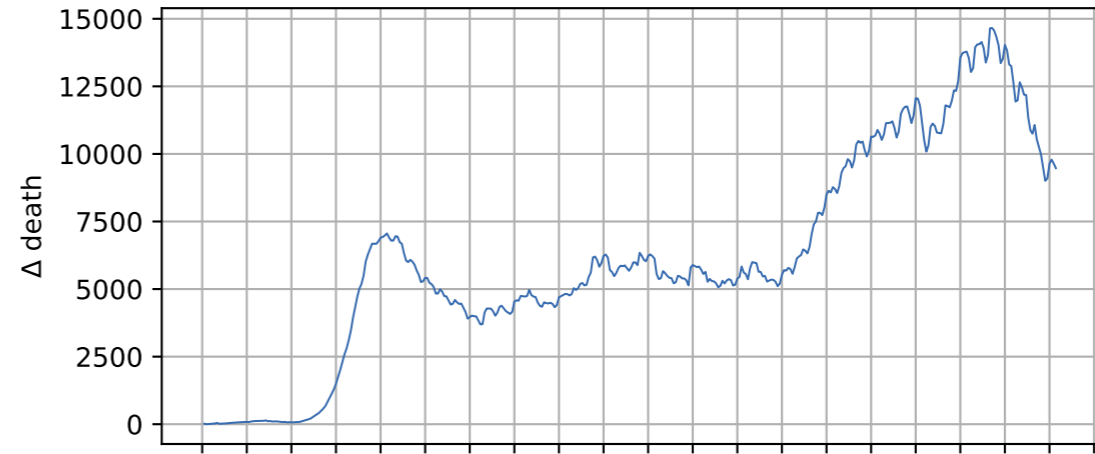

Covid-19 situation worldwide

26 February, 2021

Cumulated number of cases vs date

New cases compared to d-1

Cumulated number of death vs date

New death compared to d-1

World

21/01/2020 11/02/2020 03/03/2020 14/03/2020 05/04/2020 26/05/2020 16/06/2020 07/07/2020 28/07/2020 18/08/2020 08/09/2020 29/09/2020 20/10/2020 10/11/2020 01/12/2020 22/12/2020 12/01/2021 02/02/2021 23/02/2021 16/03/2021

21/01/20 11/02/20 03/03/20 14/03/20 05/04/20 26/05/20 16/06/20 07/07/20 28/07/20 18/08/20 08/09/20 29/09/20 20/10/20 10/11/20 01/12/20 22/12/20 12/01/21 02/02/21 23/02/21 16/03/21