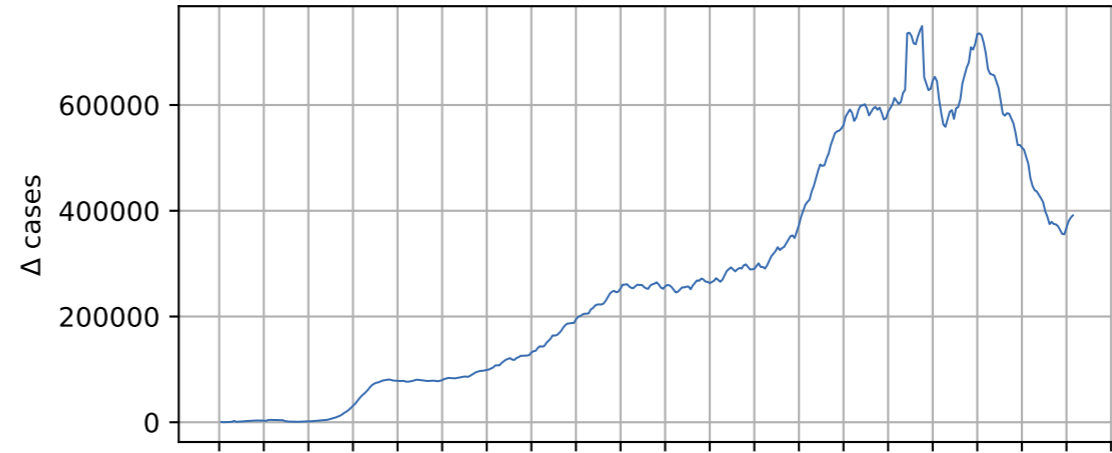

Covid-19 situation worldwide

26 February, 2021

Cumulated number of cases vs date

New cases compared to d-1

Cumulated number of death vs date

New death compared to d-1

World

21/01/2020 11/02/2020 03/03/2020 14/03/2020 05/04/2020 26/05/2020 16/06/2020 07/07/2020 28/07/2020 18/08/2020 08/09/2020 29/09/2020 20/10/2020 10/11/2020 01/12/2020 22/12/2020 12/01/2021 02/02/2021 23/02/2021 16/03/2021

21/01/20 11/02/20 03/03/20 14/03/20 05/04/20 26/05/20 16/06/20 07/07/20 28/07/20 18/08/20 08/09/20 29/09/20 20/10/20 10/11/20 01/12/20 22/12/20 12/01/21 02/02/21 23/02/21 16/03/21