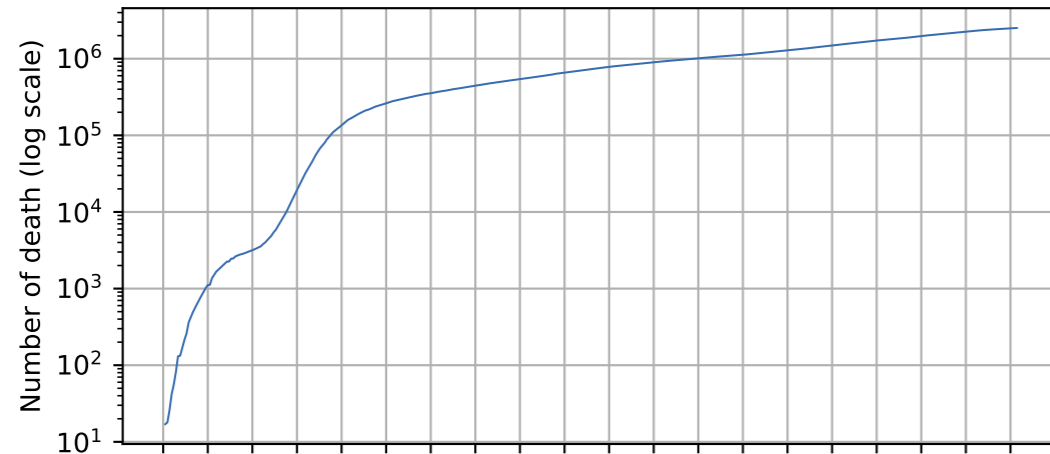

Covid-19 situation worldwide

26 February, 2021

Cumulated number of cases vs date

New cases compared to d-1

Cumulated number of death vs date

New death compared to d-1

World

21/01/2020 11/02/2020 03/03/2020 14/03/2020 05/04/2020 26/05/2020 16/06/2020 07/07/2020 28/07/2020 18/08/2020 08/09/2020 29/09/2020 20/10/2020 10/11/2020 01/12/2020 22/12/2020 12/01/2021 02/02/2021 23/02/2021 16/03/2021

21/01/20 11/02/20 03/03/20 14/03/20 05/04/20 26/05/20 16/06/20 07/07/20 28/07/20 18/08/20 08/09/20 29/09/20 20/10/20 10/11/20 01/12/20 22/12/20 12/01/21 02/02/21 23/02/21 16/03/21