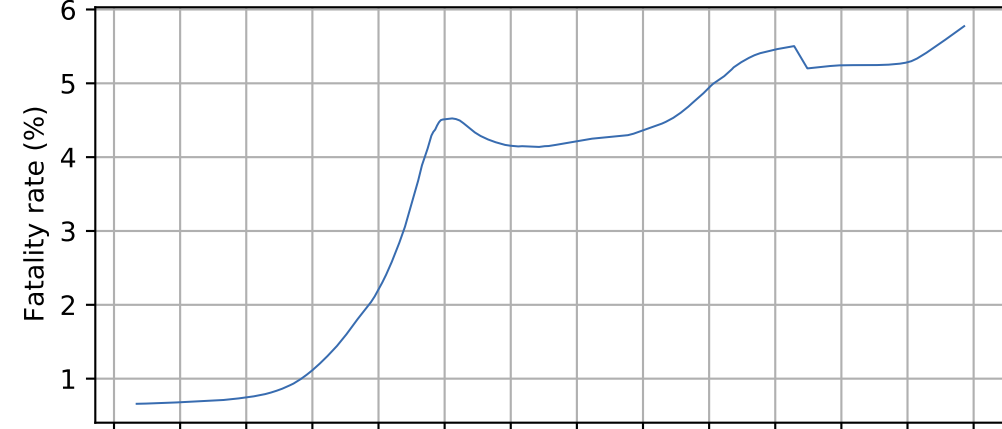

Covid-19 situation for France

August, 17 2021

Cumulated number of cases vs date

Fatality rate vs date

Cumulated number of death vs date

Growth rate of cumulated cases vs date

— France

20-05-24 20-06-28 20-08-02 20-09-06 20-10-11 20-11-15 21-01-24 21-02-28 21-04-04 21-05-09 21-06-13 21-07-18 21-08-22

Date

20-05-24 20-06-28 20-08-02 20-09-06 20-10-11 20-11-15 20-12-20 21-01-24 21-02-28 21-04-04 21-05-09 21-06-13 21-07-18 21-08-22

Date