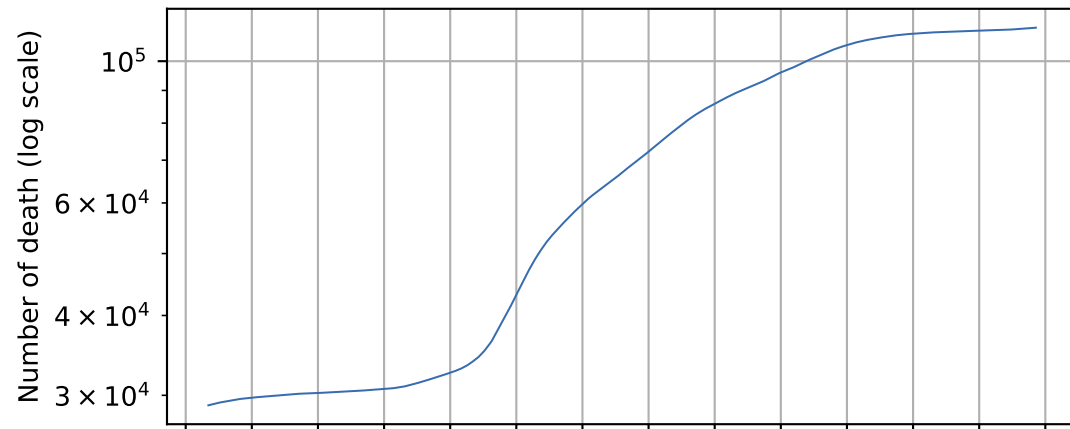

Covid-19 situation for France

August, 17 2021

Cumulated number of cases vs date

Fatality rate vs date

Cumulated number of death vs date

Growth rate of cumulated cases vs date

— France

20-05-24 20-06-28 20-08-02 20-09-06 20-10-11 20-11-15 21-01-24 21-02-28 21-04-04 21-05-09 21-06-13 21-07-18 21-08-22

Date

20-05-24 20-06-28 20-08-02 20-09-06 20-10-11 20-11-15 20-12-20 21-01-24 21-02-28 21-04-04 21-05-09 21-06-13 21-07-18 21-08-22

Date