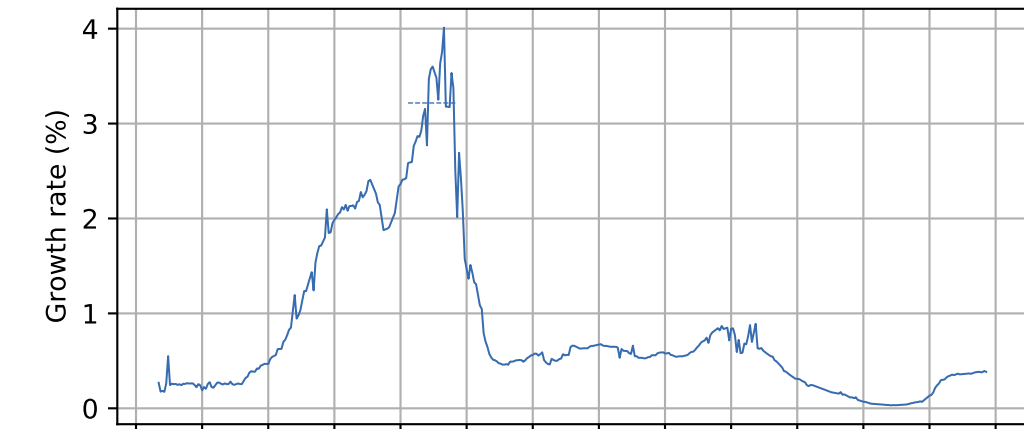

Covid-19 situation for France

August, 17 2021

Cumulated number of cases vs date

Fatality rate vs date

Cumulated number of death vs date

Growth rate of cumulated cases vs date

— France

20-05-24 20-06-28 20-08-02 20-09-06 20-10-11 20-11-15 21-01-24 21-02-28 21-04-04 21-05-09 21-06-13 21-07-18 21-08-22

Date

20-05-24 20-06-28 20-08-02 20-09-06 20-10-11 20-11-15 20-12-20 21-01-24 21-02-28 21-04-04 21-05-09 21-06-13 21-07-18 21-08-22

Date