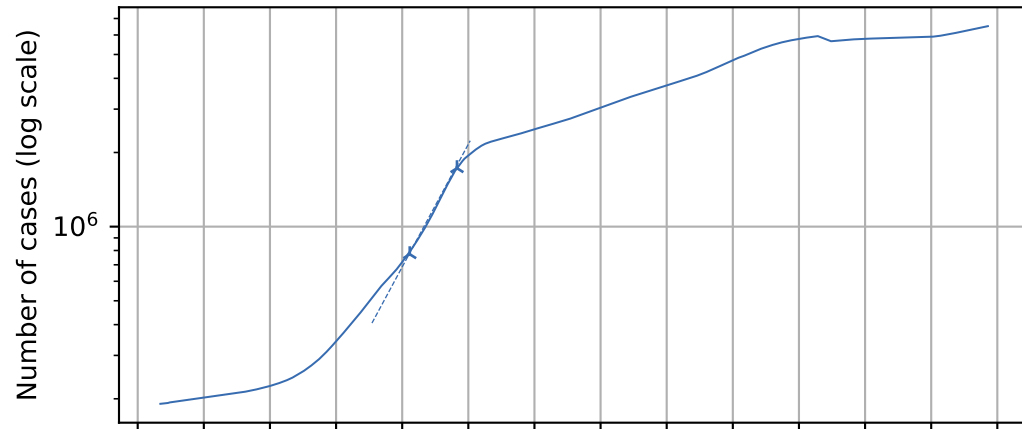

Covid-19 situation for France

August, 17 2021

Cumulated number of cases vs date

Fatality rate vs date

Cumulated number of death vs date

Growth rate of cumulated cases vs date

— France

20-05-24 20-06-28 20-08-02 20-09-06 20-10-11 20-11-15 21-01-24 21-02-28 21-04-04 21-05-09 21-06-13 21-07-18 21-08-22

Date

20-05-24 20-06-28 20-08-02 20-09-06 20-10-11 20-11-15 20-12-20 21-01-24 21-02-28 21-04-04 21-05-09 21-06-13 21-07-18 21-08-22

Date