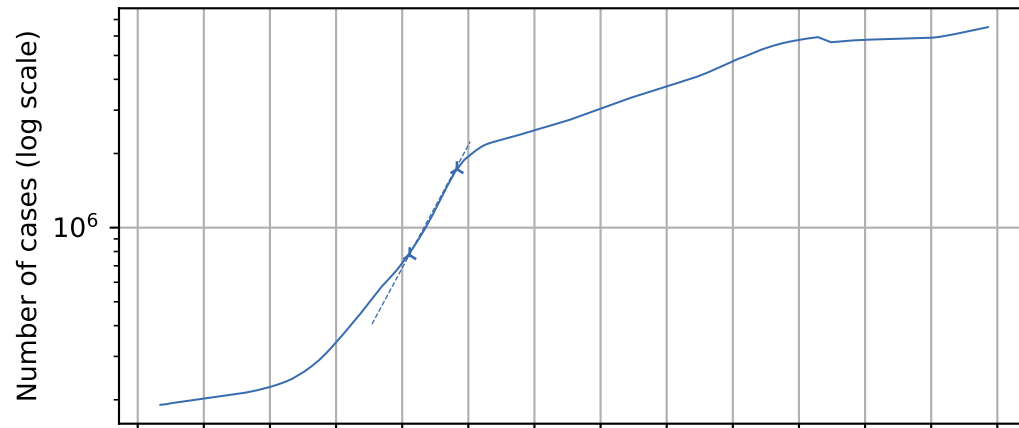

Covid-19 situation for France

August, 17 2021

Cumulated number of cases vs date

New cases compared to d-1

Cumulated number of death vs date

New death compared to d-1

— France

20-05-24 20-06-28 20-08-02 20-09-06 20-10-11 20-11-15 20-12-20 21-01-24 21-02-28 21-04-04 21-05-09 21-06-13 21-07-18 21-08-22

Date

20-05-24 20-06-28 20-08-02 20-09-06 20-10-11 20-11-15 20-12-20 21-01-24 21-02-28 21-04-04 21-05-09 21-06-13 21-07-18 21-08-22

Date

Source: John Hopkins University
Graph: C.Houzard