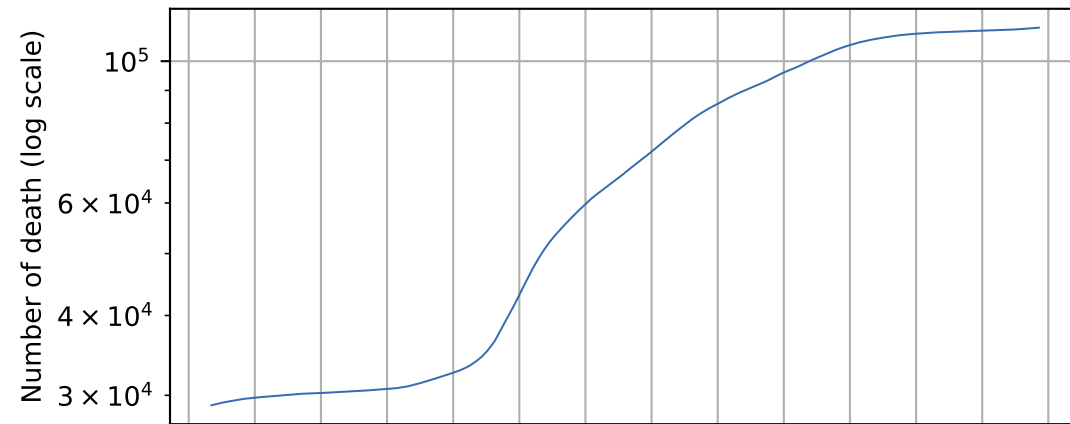

Covid-19 situation for France

August, 17 2021

Cumulated number of cases vs date

New cases compared to d-1

Cumulated number of death vs date

New death compared to d-1

— France

20-05-24 20-06-28 20-08-02 20-09-06 20-10-11 20-11-15 20-12-20 21-01-24 21-02-28 21-04-04 21-05-09 21-06-13 21-07-18 21-08-22

Date

20-05-24 20-06-28 20-08-02 20-09-06 20-10-11 20-11-15 20-12-20 21-01-24 21-02-28 21-04-04 21-05-09 21-06-13 21-07-18 21-08-22

Date

Source: John Hopkins University
Graph: C.Houzard