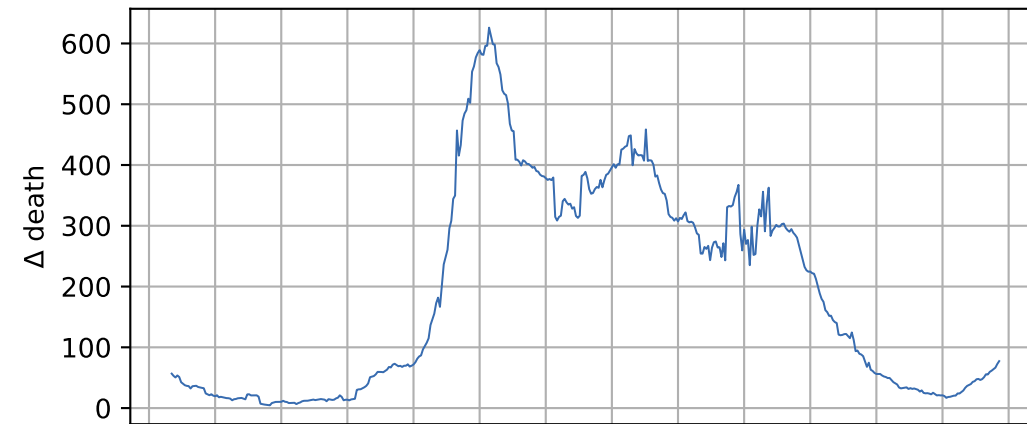

Covid-19 situation for France

August, 17 2021

Cumulated number of cases vs date

New cases compared to d-1

Cumulated number of death vs date

New death compared to d-1

— France

20-05-24 20-06-28 20-08-02 20-09-06 20-10-11 20-11-15 20-12-20 21-01-24 21-02-28 21-04-04 21-05-09 21-06-13 21-07-18 21-08-22

Date

20-05-24 20-06-28 20-08-02 20-09-06 20-10-11 20-11-15 20-12-20 21-01-24 21-02-28 21-04-04 21-05-09 21-06-13 21-07-18 21-08-22

Date

Source: John Hopkins University
Graph: C.Houzard