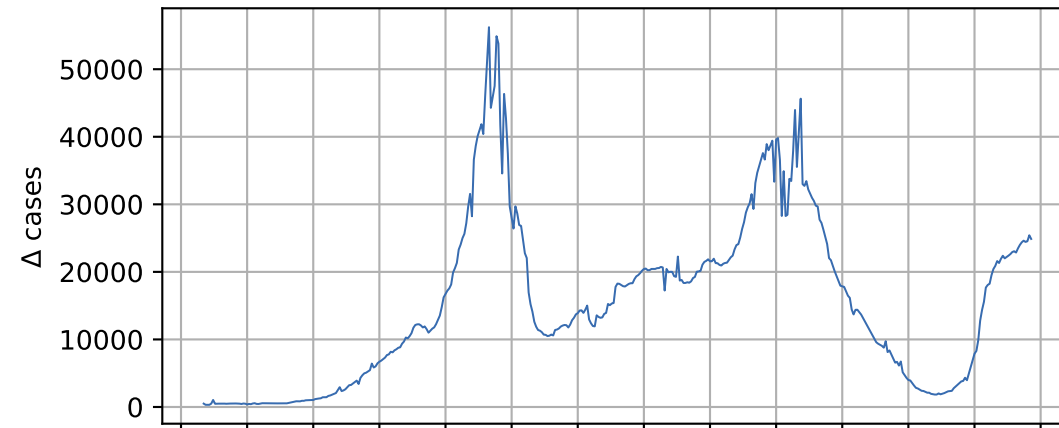

Covid-19 situation for France

August, 17 2021

Cumulated number of cases vs date

New cases compared to d-1

Cumulated number of death vs date

New death compared to d-1

— France

20-05-24 20-06-28 20-08-02 20-09-06 20-10-11 20-11-15 20-12-20 21-01-24 21-02-28 21-04-04 21-05-09 21-06-13 21-07-18 21-08-22

Date

20-05-24 20-06-28 20-08-02 20-09-06 20-10-11 20-11-15 20-12-20 21-01-24 21-02-28 21-04-04 21-05-09 21-06-13 21-07-18 21-08-22

Date

Source: John Hopkins University
Graph: C.Houzard