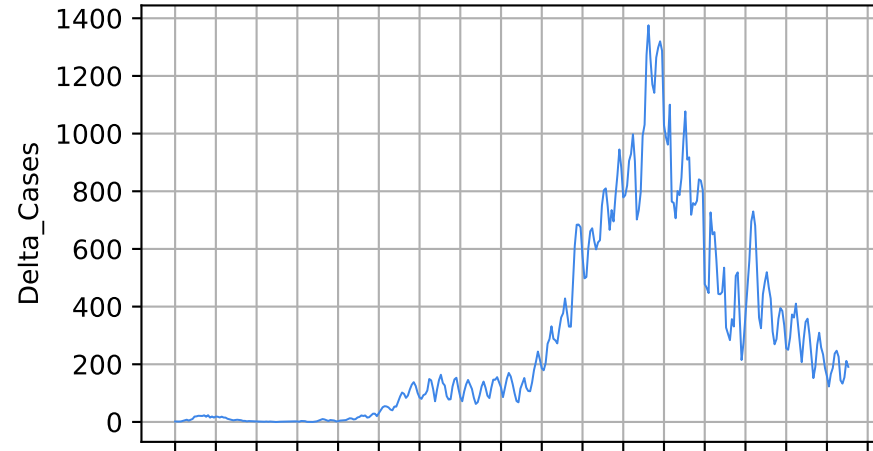

Daily number of cases