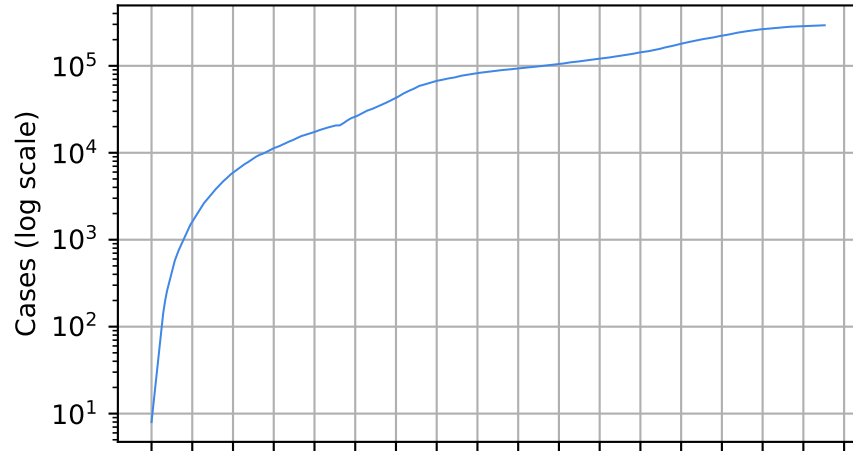

Covid-19 situation on 25 February, 2021 Mississippi

Number of cases