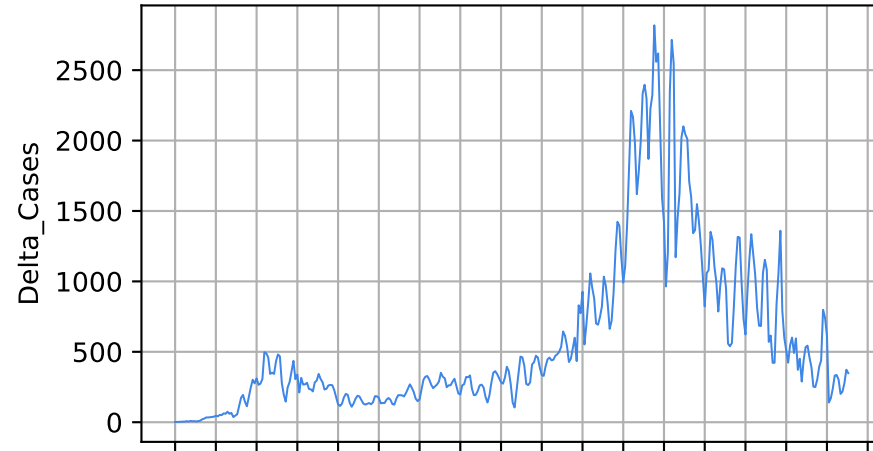

Daily number of cases