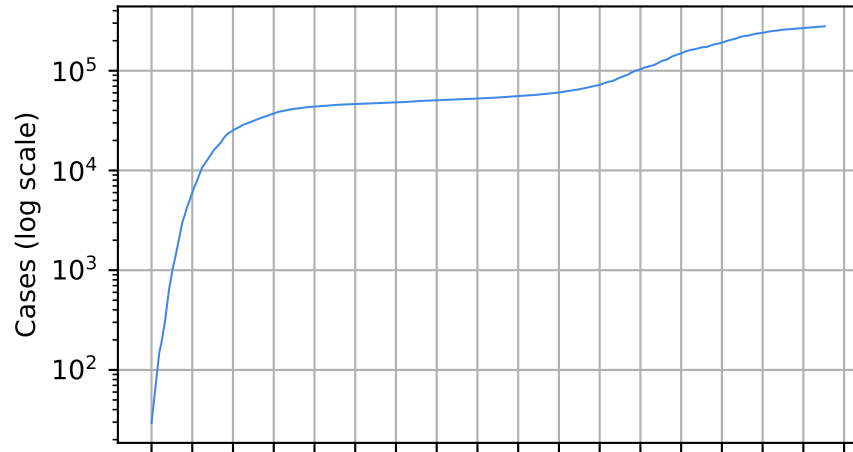

Covid-19 situation on 25 February, 2021 Connecticut

Number of cases