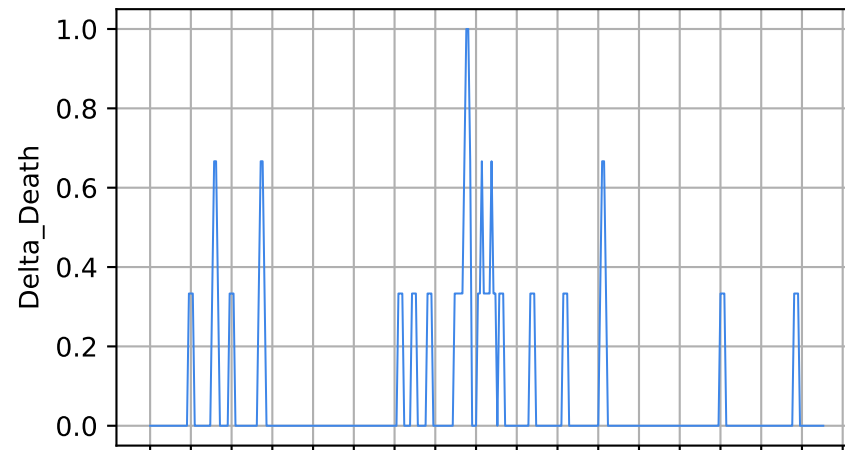

Number of cases

Daily number of cases

Number of dead

Daily number of death

Virgin Islands

15/03/20
05/04/20
26/04/20
17/05/20
07/06/20
28/06/20
19/07/20
09/08/20
30/08/20
20/09/20
11/10/20
01/11/20
22/11/20
13/12/20
03/01/21
24/01/21
14/02/21
07/03/21