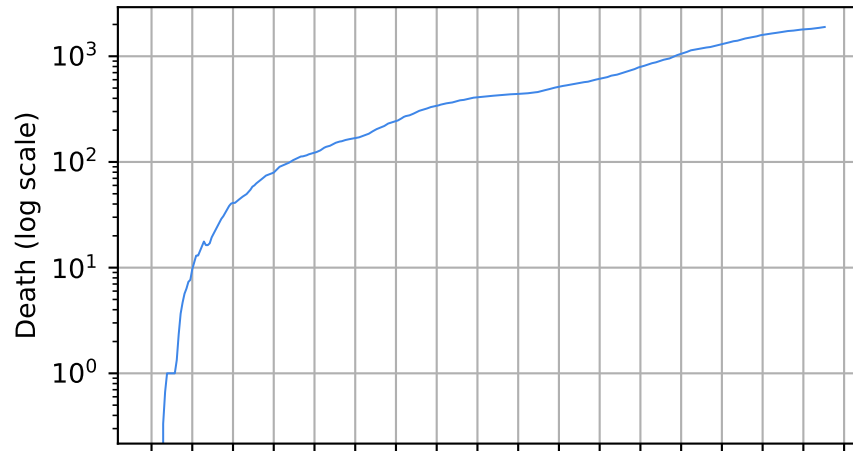

Number of dead