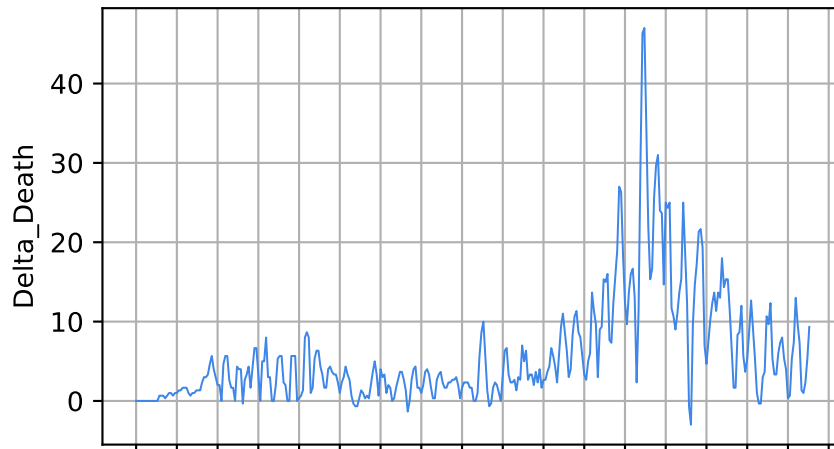

Number of cases

Daily number of cases

Number of dead

Daily number of death

Nebraska

15/03/20 05/04/20 26/04/20 17/05/20 07/06/20 28/06/20 19/07/20 09/08/20 30/08/20 20/09/20 11/10/20 01/11/20 22/11/20 13/12/20 03/01/21 24/01/21 14/02/21