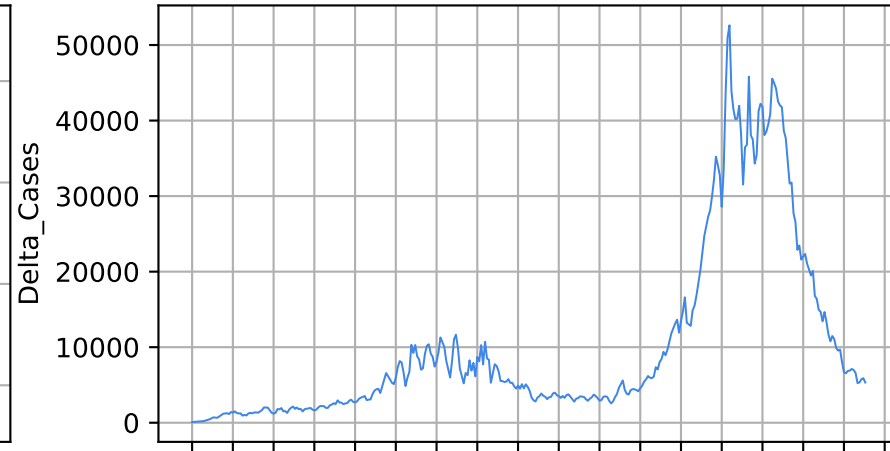

Covid-19 situation on 25 February, 2021 California

Number of cases

Daily number of cases

Number of dead

Daily number of death

California

15/03/20
05/04/20
26/04/20
17/05/20
07/06/20
28/06/20
19/07/20
09/08/20
30/08/20
20/09/20
11/10/20
01/11/20
22/11/20
13/12/20
03/01/21
24/01/21
14/02/21
07/03/21

Date

15/03/20
05/04/20
26/04/20
17/05/20
07/06/20
28/06/20
19/07/20
09/08/20
30/08/20
20/09/20
11/10/20
01/11/20
22/11/20
13/12/20
03/01/21
24/01/21
14/02/21
07/03/21

Date

Covid-19 situation on 25 February, 2021

Texas

Number of cases

Daily number of cases

Number of dead

Daily number of death

Texas

15/03/20 05/04/20 26/04/20 17/05/20 07/06/20 28/06/20 19/07/20 09/08/20 30/08/20 11/09/20 01/10/20 22/10/20 13/11/20 03/12/20 24/01/21 14/02/21 07/03/21