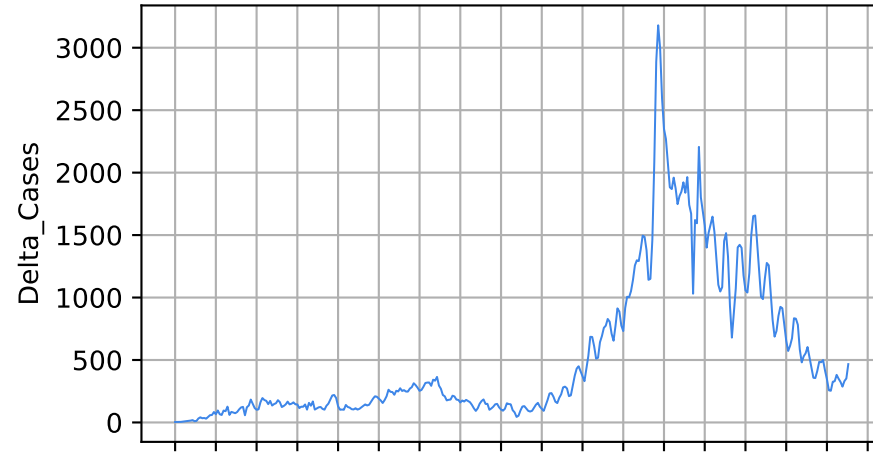

Daily number of cases