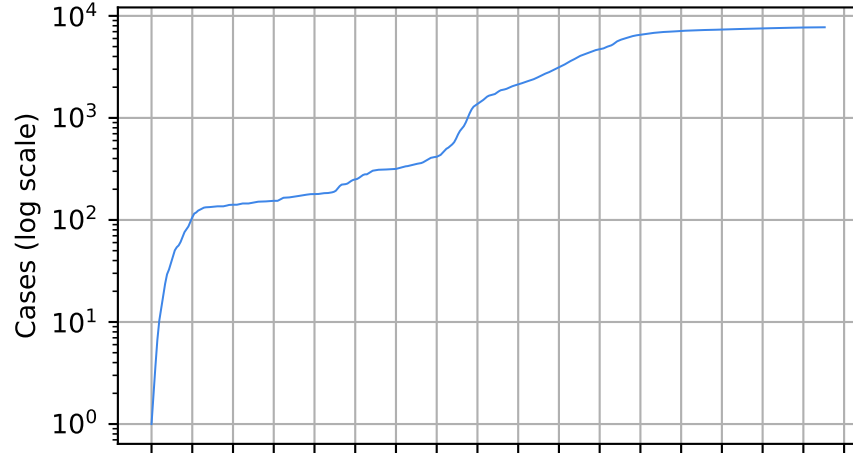

Covid-19 situation on 25 February, 2021 Guam

Number of cases