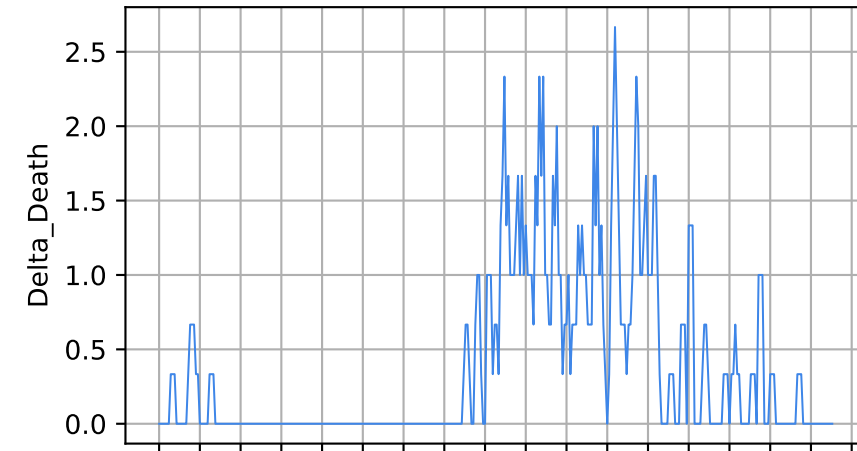

Number of cases

Daily number of cases

Number of dead

Daily number of death

Guam

15/03/20 05/04/20 26/04/20 17/05/20 07/06/20 28/06/20 19/07/20 09/08/20 30/08/20 20/09/20 11/10/20 01/11/20 22/11/20 13/12/20 03/01/21 24/01/21 14/02/21 07/03/21