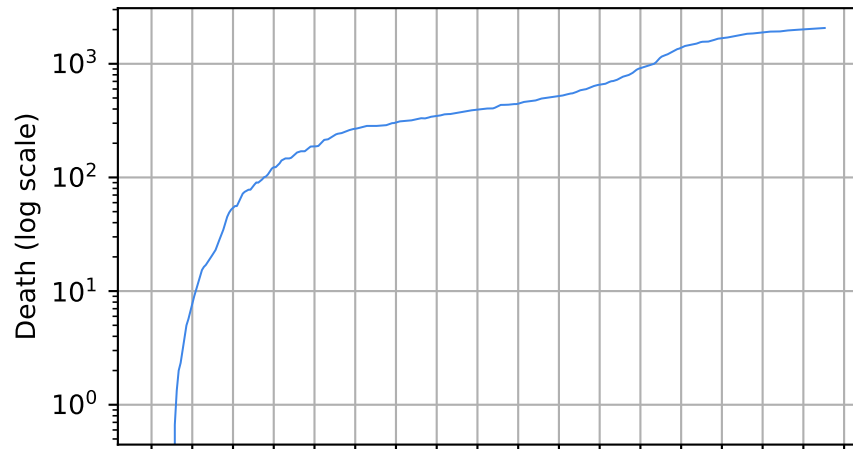

Number of dead