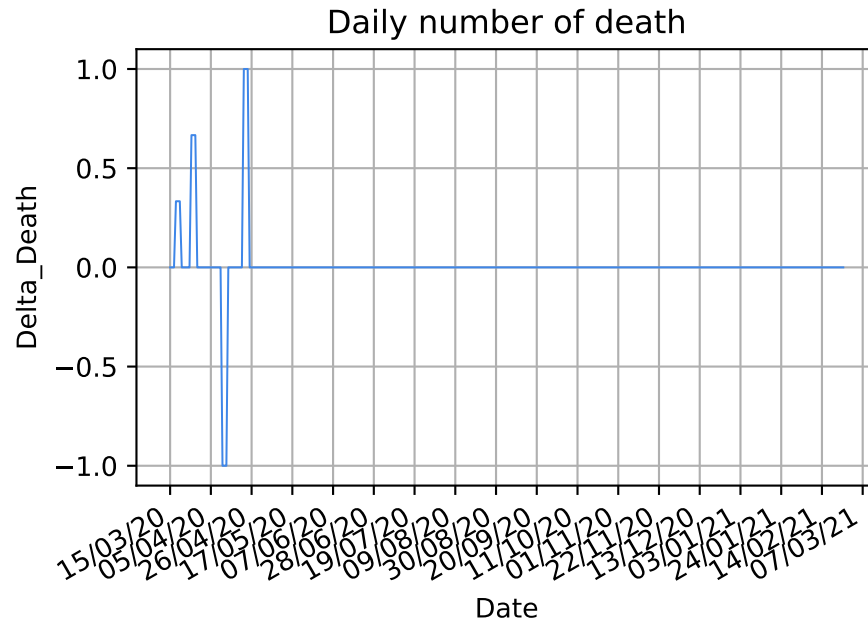

15/03/20 05/04/20 26/04/20 17/05/20 07/06/20 28/06/20 19/07/20 09/08/20 30/08/20 11/09/20 01/10/20 22/10/20 13/11/20 03/12/20 24/01/21 14/02/21 07/03/21

Date

Date

Covid-19 situation on 25 February, 2021 Grand Princess