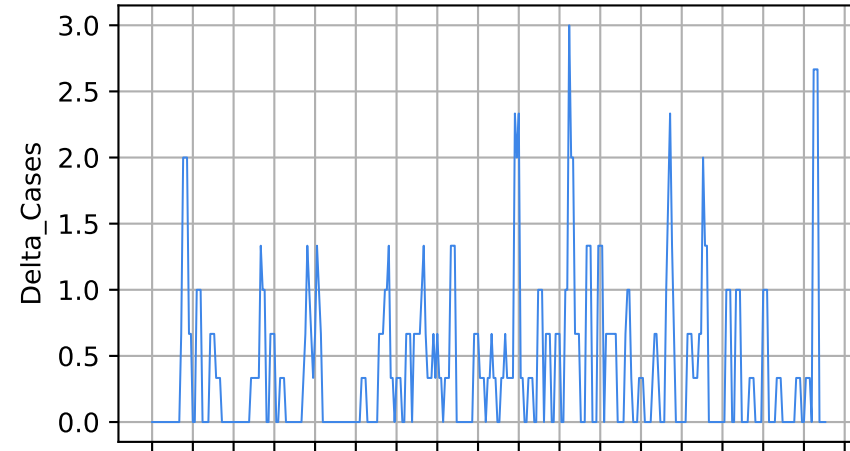

Daily number of cases