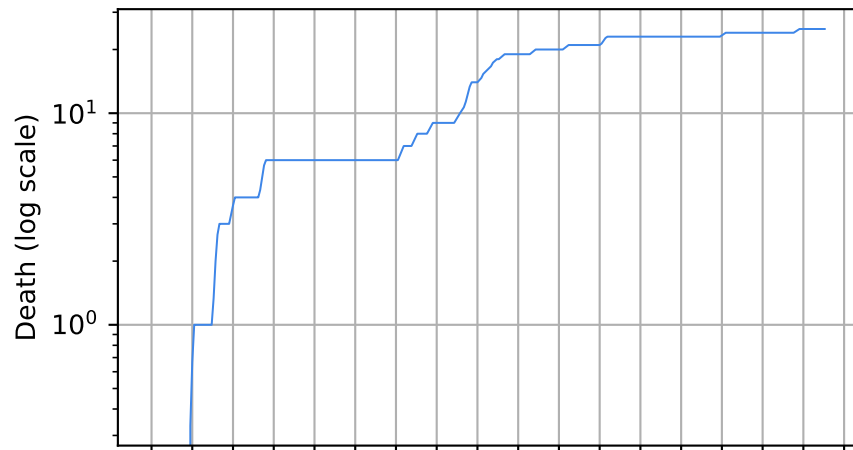

Number of dead