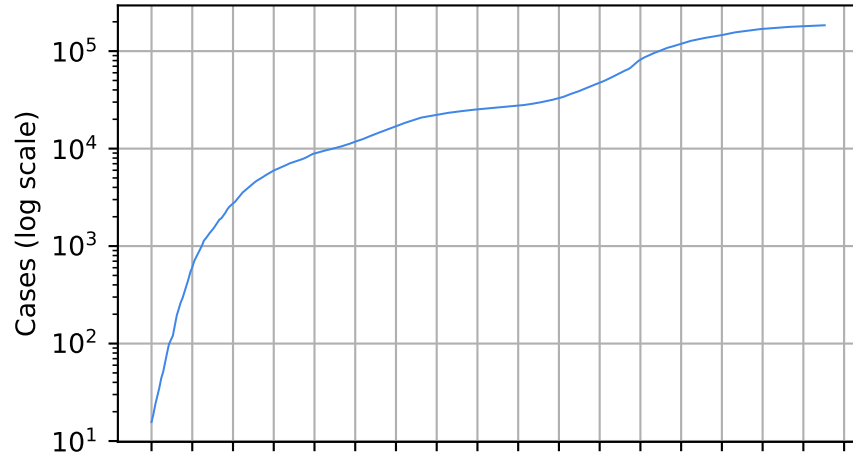

Covid-19 situation on 25 February, 2021 New Mexico

Number of cases