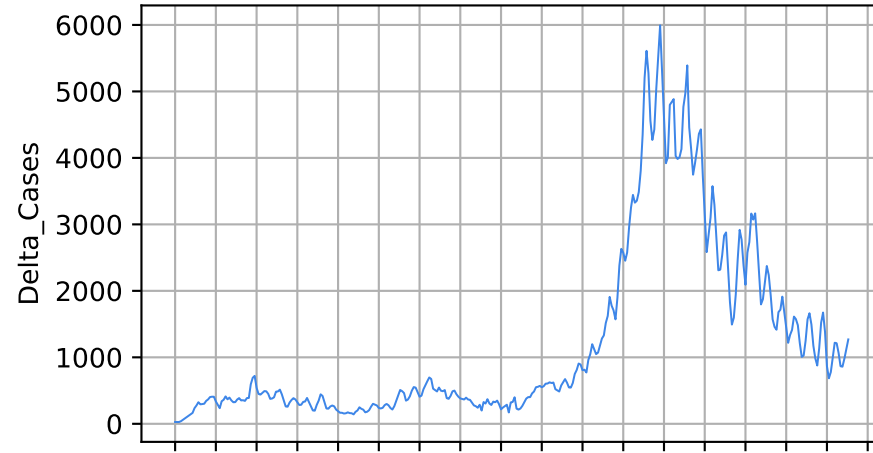

Daily number of cases