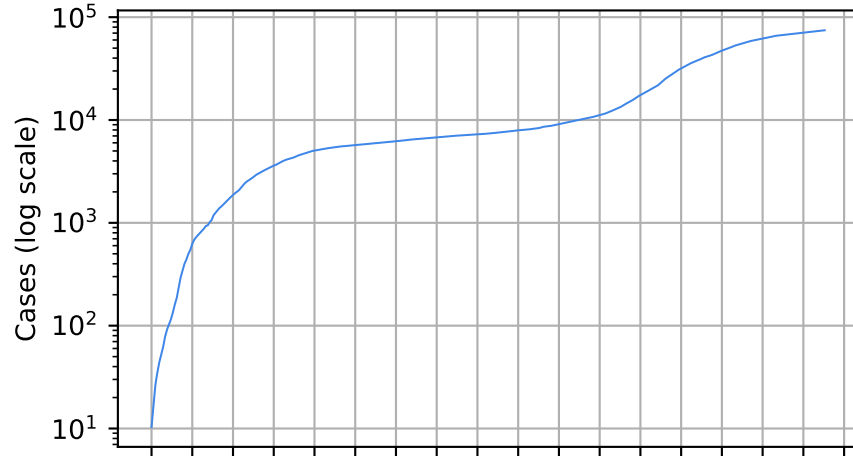

Number of cases

Daily number of cases

Number of dead

Daily number of death

Delaware

Covid-19 situation on 25 February, 2021 New Hampshire

Number of cases

Daily number of cases