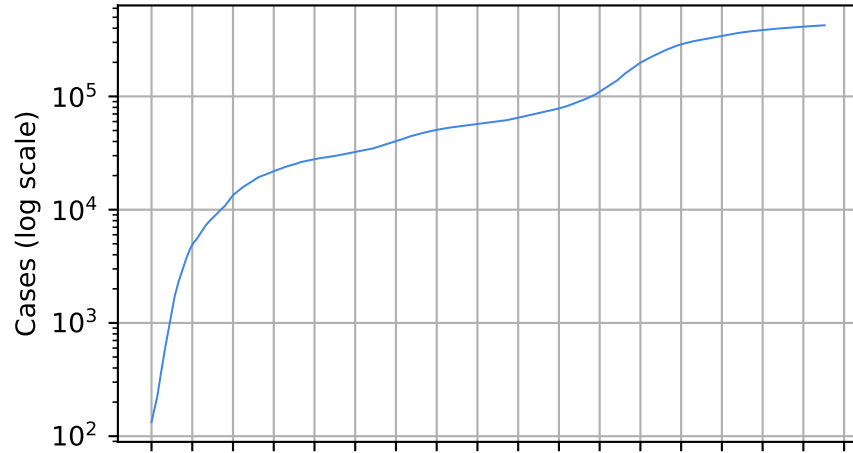

Covid-19 situation on 25 February, 2021 Colorado

Number of cases