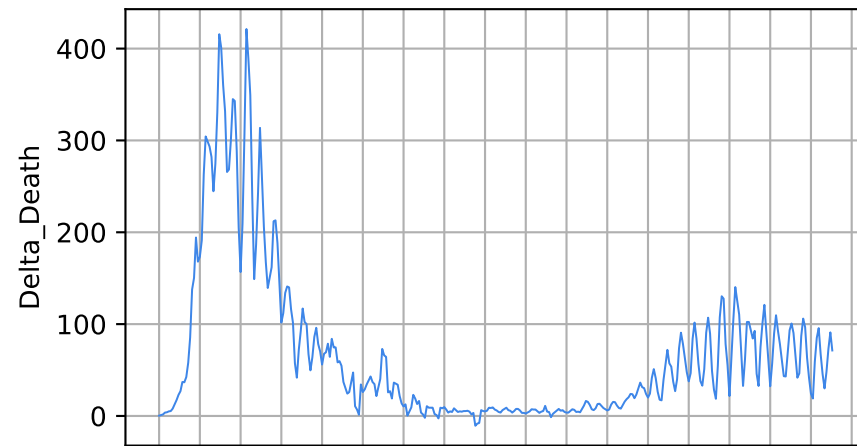

Number of cases

Daily number of cases

Number of dead

Daily number of death

New Jersey

15/03/20 05/04/20 26/04/20 17/05/20 07/06/20 28/06/20 19/07/20 09/08/20 30/08/20 20/09/20 11/10/20 01/11/20 22/11/20 13/12/20 03/01/21 24/01/21 14/02/21 07/03/21

15/03/20 05/04/20 26/04/20 17/05/20 07/06/20 28/06/20 19/07/20 09/08/20 30/08/20 20/09/20 11/10/20 01/11/20 22/11/20 13/12/20 03/01/21 24/01/21 14/02/21 07/03/21

Date

Date

Covid-19 situation on 25 February, 2021 Tennessee