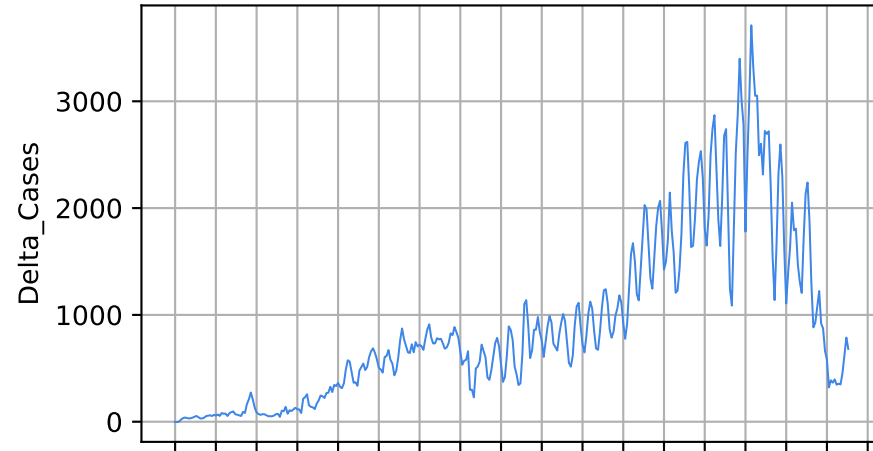

Daily number of cases