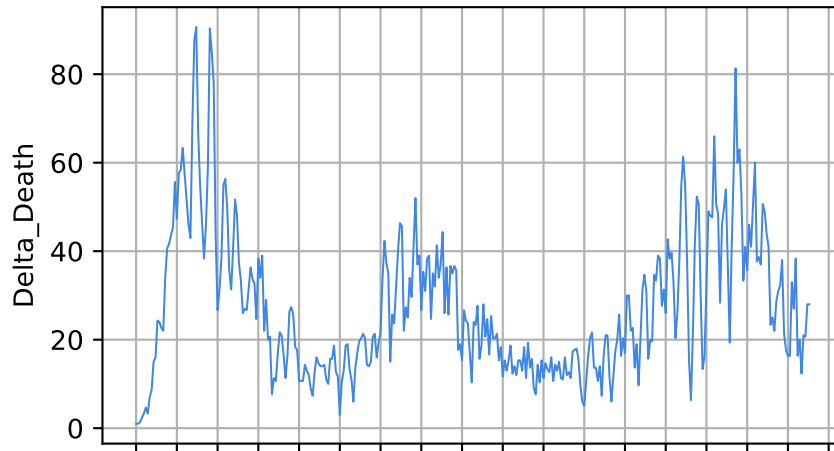

Date

Covid-19 situation on 25 February, 2021 Louisiana

Number of cases

Daily number of cases

Number of dead

Daily number of death

— Louisiana

15/03/20 05/04/20 26/04/20 17/05/20 07/06/20 28/06/20 19/07/20 09/08/20 30/08/20 11/09/20 01/10/20 22/10/20 13/11/20 03/12/20 24/01/21 14/02/21 07/03/21