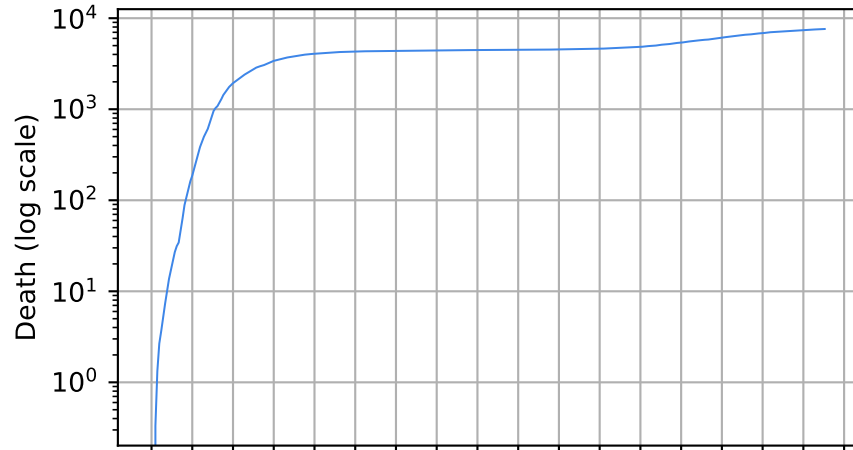

Number of dead