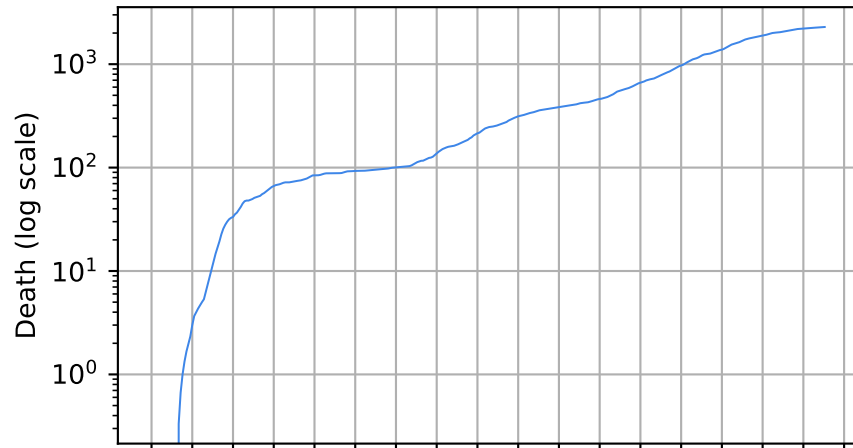

Number of dead