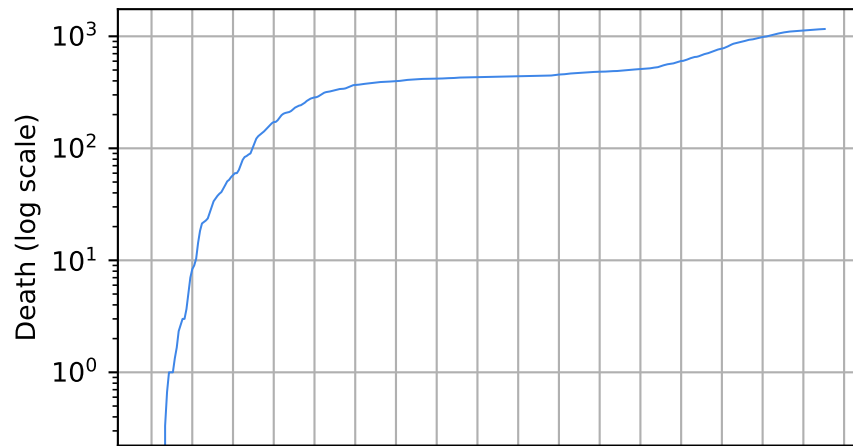

Number of dead