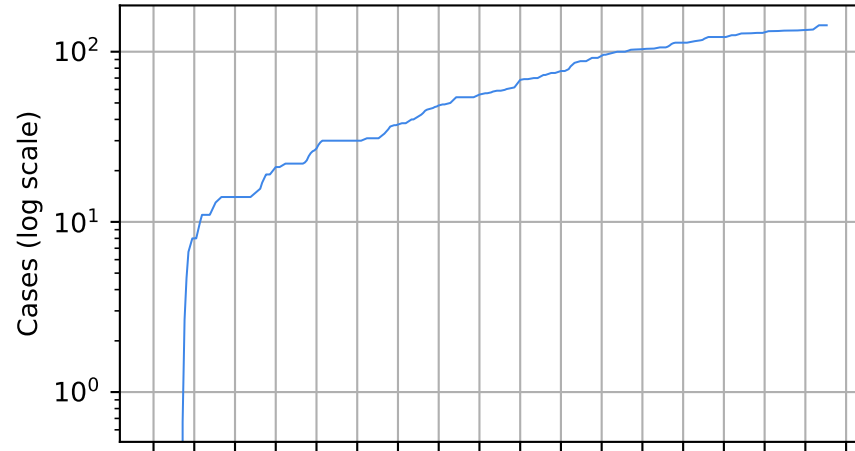

Covid-19 situation on 25 February, 2021

Northern Mariana Islands

Number of cases