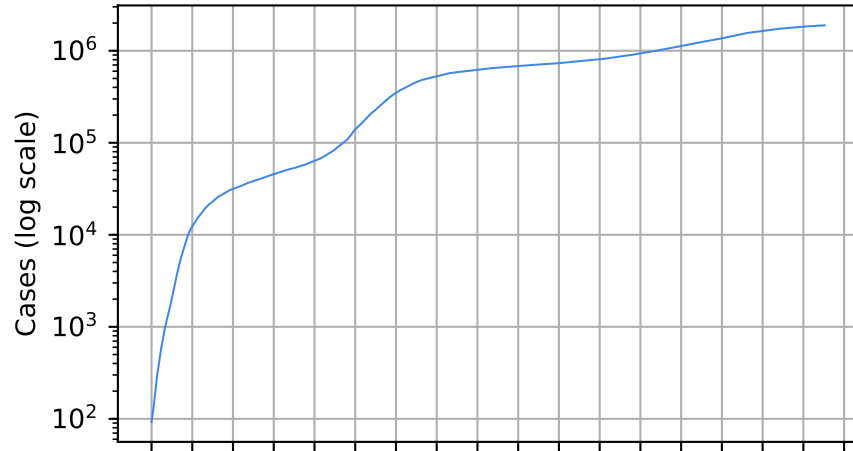

Covid-19 situation on 25 February, 2021 Florida

Number of cases