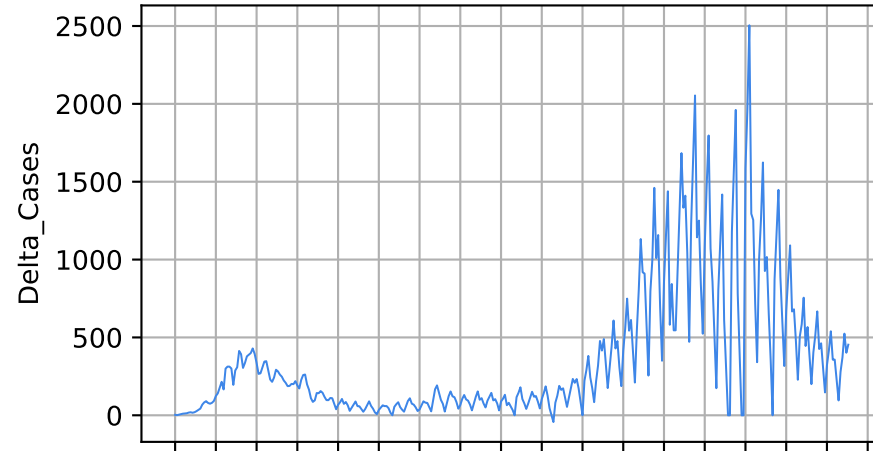

Daily number of cases