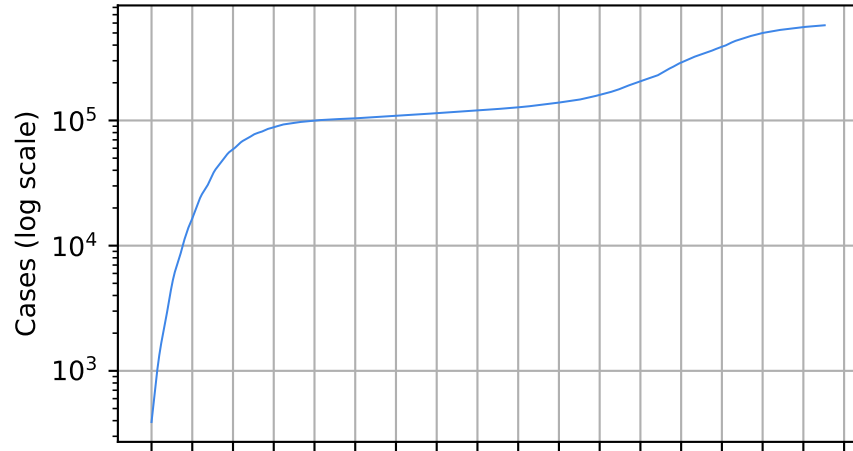

Covid-19 situation on 25 February, 2021 Massachusetts

Number of cases