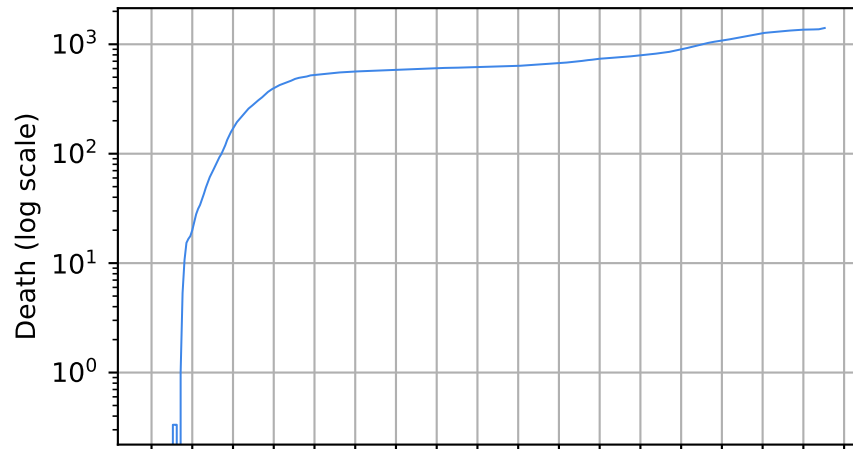

Number of dead