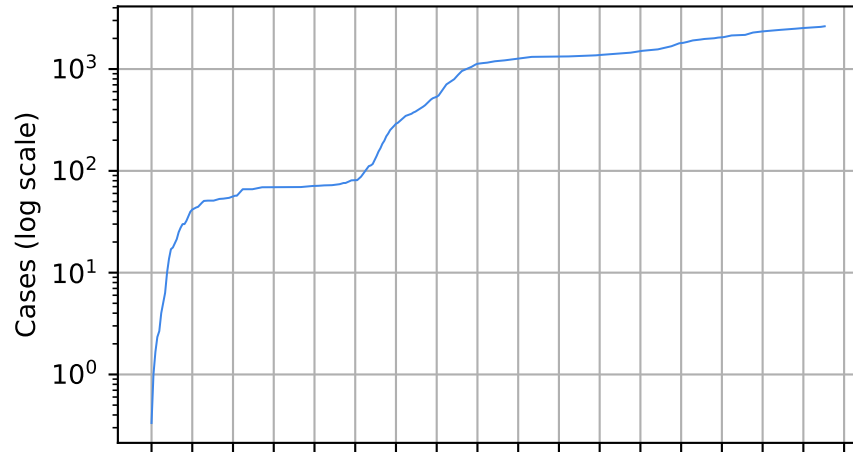

Covid-19 situation on 25 February, 2021 Virgin Islands

Number of cases