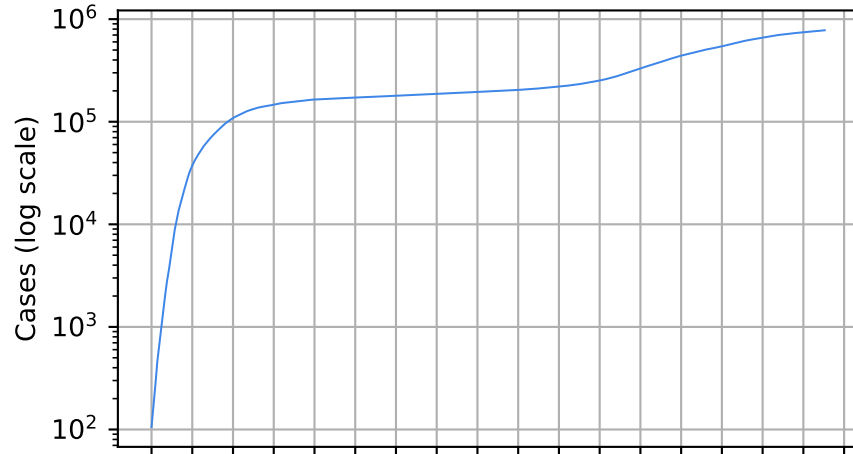

Covid-19 situation on 25 February, 2021 New Jersey

Number of cases