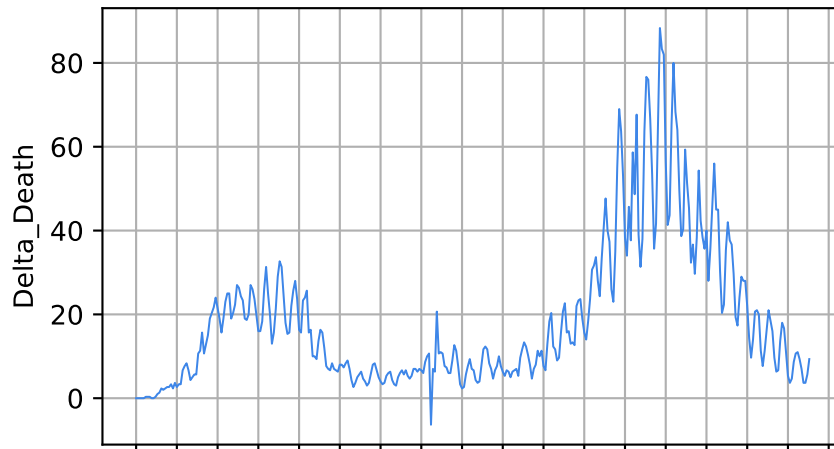

Date

Date

Covid-19 situation on 25 February, 2021 Minnesota

Number of cases

Daily number of cases

Number of dead

Daily number of death

Minnesota

15/03/20
05/04/20
26/04/20
17/05/20
07/06/20
28/06/20
19/07/20
09/08/20
30/08/20
20/09/20
11/10/20
01/11/20
22/11/20
13/12/20
03/01/21
24/01/21
14/02/21
07/03/21

Date

15/03/20
05/04/20
26/04/20
17/05/20
07/06/20
28/06/20
19/07/20
09/08/20
30/08/20
20/09/20
11/10/20
01/11/20
22/11/20
13/12/20
03/01/21
24/01/21
14/02/21
07/03/21