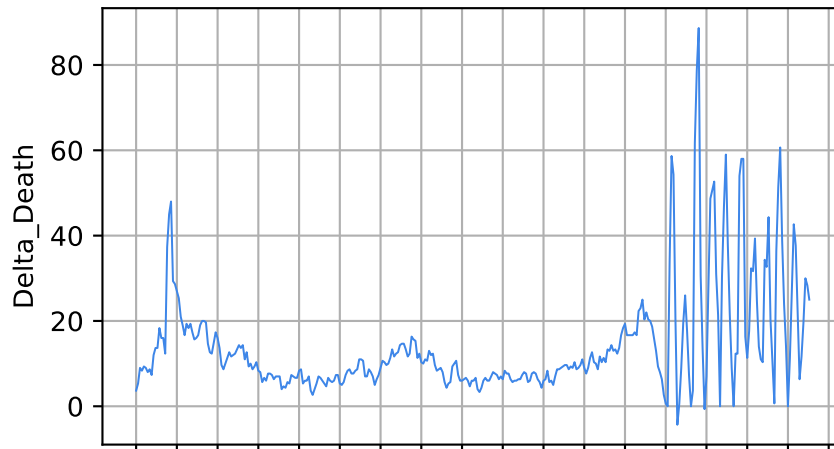

Number of cases

Daily number of cases

Number of dead

Daily number of death

Washington

15/03/20 05/04/20 26/04/20 17/05/20 07/06/20 28/06/20 19/07/20 09/08/20 30/08/20 20/09/20 11/10/20 01/11/20 22/11/20 13/12/20 03/01/21 24/01/21 14/02/21 07/03/21