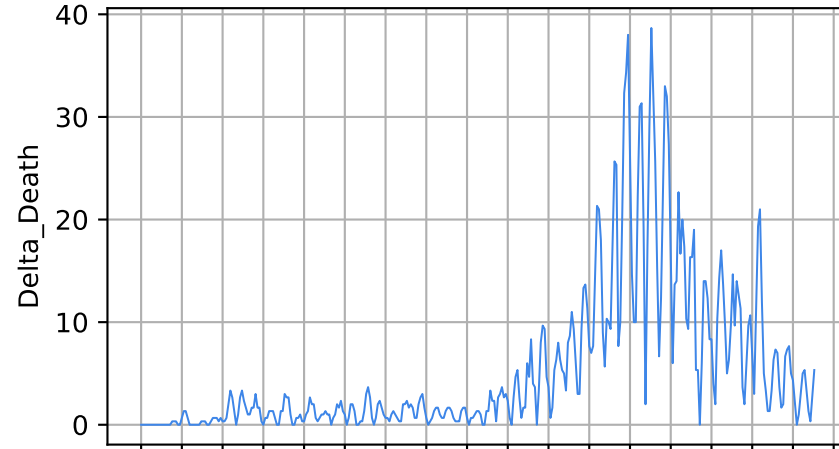

Number of cases

Daily number of cases

Number of dead

Daily number of death

South Dakota

15/03/20 05/04/20 26/04/20 17/05/20 07/06/20 28/06/20 19/07/20 09/08/20 30/08/20 20/09/20 11/10/20 01/11/20 22/11/20 13/12/20 03/01/21 24/01/21 14/02/21 07/03/21