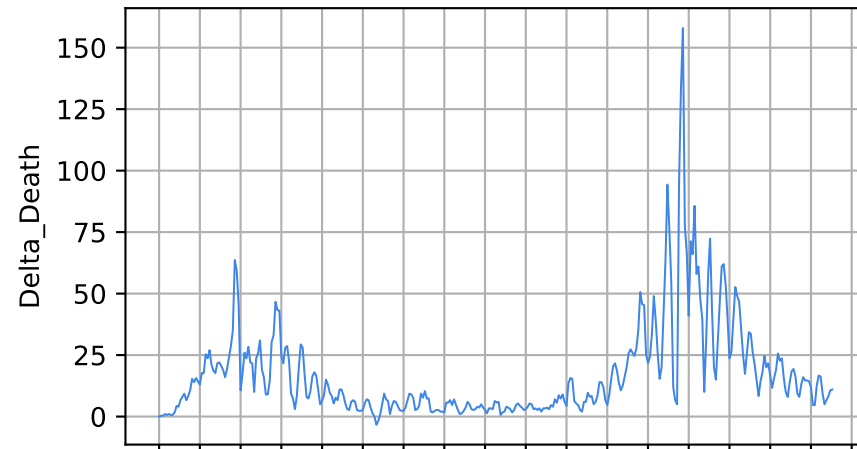

Daily number of death

— Colorado

15/03/20 05/04/20 26/04/20 17/05/20 07/06/20 28/06/20 19/07/20 09/08/20 30/08/20 20/09/20 11/10/20 01/11/20 22/11/20 13/12/20 03/01/21 24/01/21 14/02/21 07/03/21

Date

15/03/20 05/04/20 26/04/20 17/05/20 07/06/20 28/06/20 19/07/20 09/08/20 30/08/20 20/09/20 11/10/20 01/11/20 22/11/20 13/12/20 03/01/21 24/01/21 14/02/21 07/03/21

Date