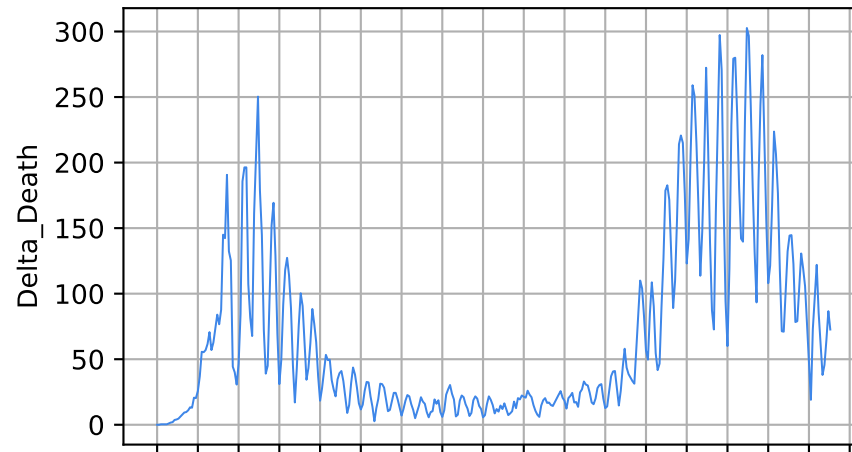

Number of cases

Daily number of cases

Number of dead

Daily number of death

—*— Pennsylvania

15/03/20
05/04/20
26/04/20
17/05/20
07/06/20
28/06/20
19/07/20
09/08/20
30/08/20
20/09/20
11/10/20
01/11/20
22/11/20
13/12/20
03/01/21
24/01/21
14/02/21