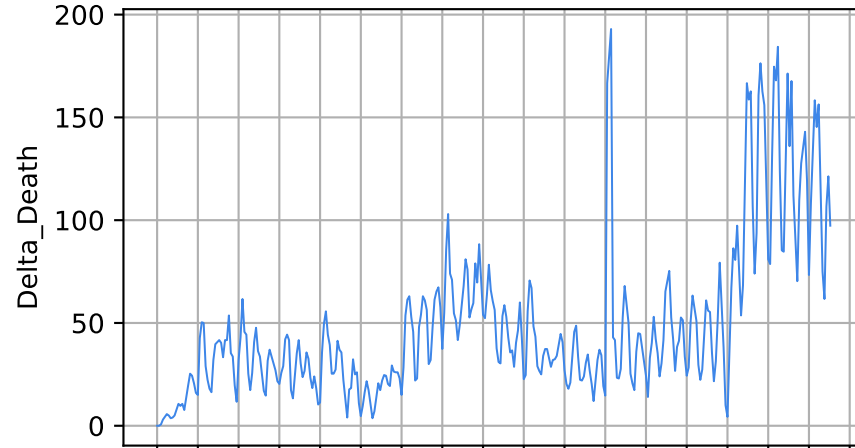

15/03/20 05/04/20 26/04/20 17/05/20 07/06/20 28/06/20 19/07/20 09/08/20 30/08/20 20/09/20 11/10/20 01/11/20 22/11/20 13/12/20 03/01/21 24/01/21 14/02/21 07/03/21

Covid-19 situation on 25 February, 2021 Georgia

Number of cases

Daily number of cases

Number of dead

Daily number of death

Georgia

Covid-19 situation on 25 February, 2021 Ohio

Number of cases

Daily number of cases

Number of dead

Daily number of death

Ohio

15/03/20
05/04/20
26/04/20
17/05/20
07/06/20
28/06/20
19/07/20
09/08/20
30/08/20
20/09/20
11/10/20
01/11/20
22/11/20
13/12/20
03/01/21
24/01/21
14/02/21
07/03/21