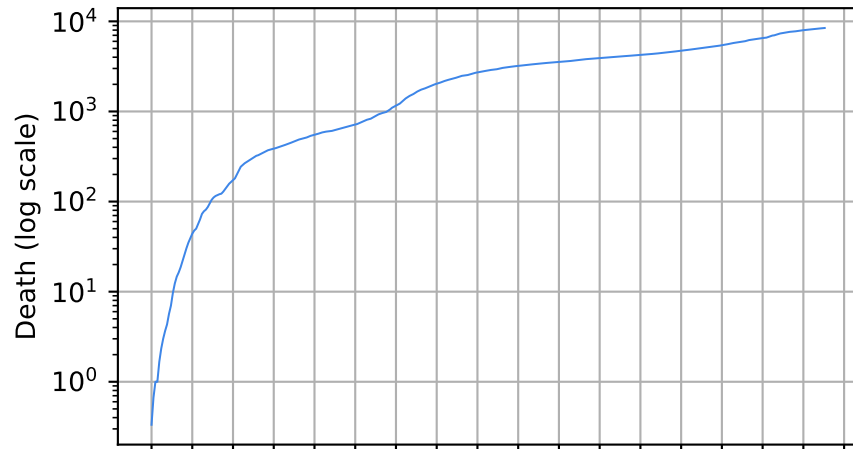

Date

Date

Covid-19 situation on 25 February, 2021 South Carolina

Number of cases

Daily number of cases

Number of dead

Daily number of death

South Carolina