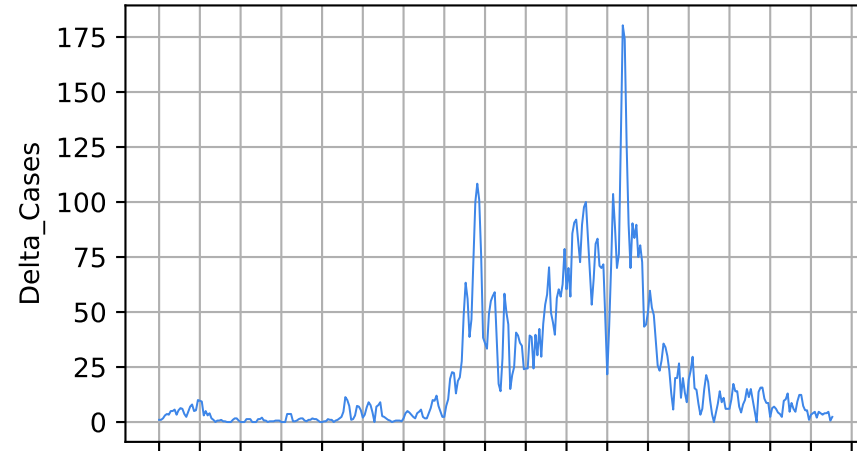

Number of cases

Daily number of cases

Number of dead

Daily number of death

Guam

15/03/20 05/04/20 26/04/20 17/05/20 07/06/20 28/06/20 19/07/20 09/08/20 30/08/20 20/09/20 11/10/20 01/11/20 22/11/20 13/12/20 03/01/21 24/01/21 14/02/21 07/03/21