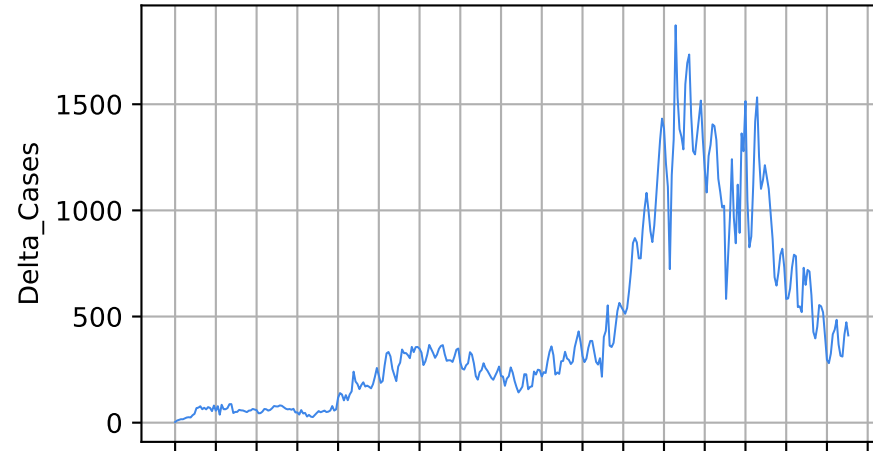

Daily number of cases