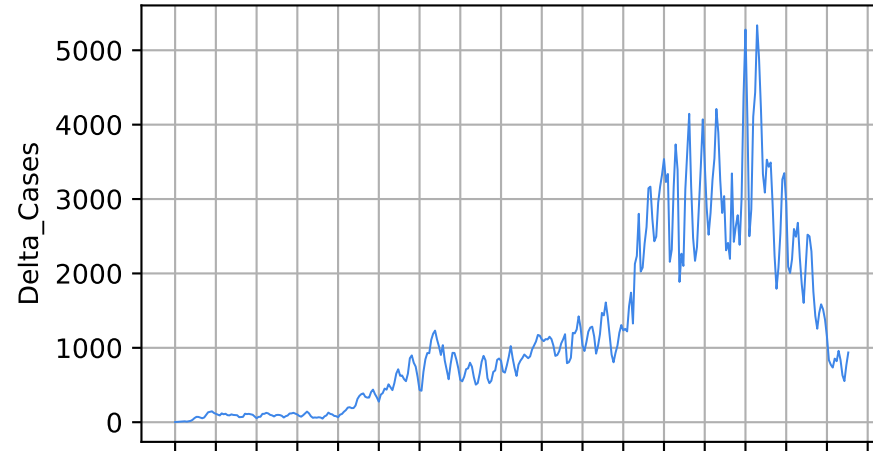

Daily number of cases