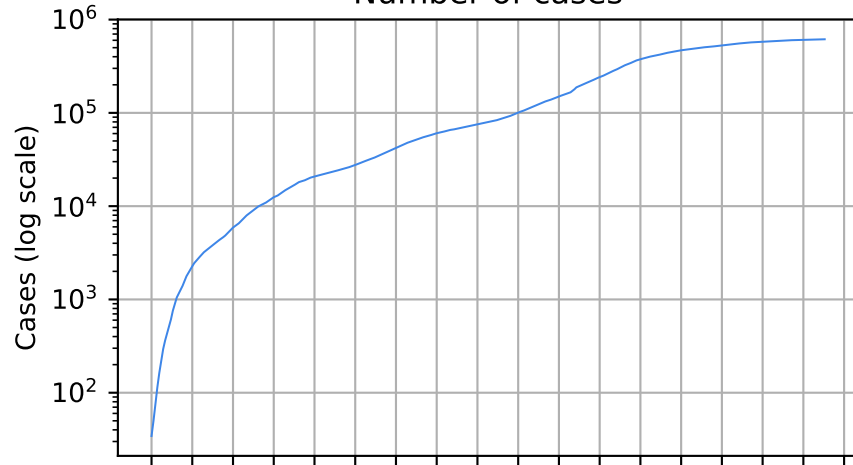

Covid-19 situation on 25 February, 2021 Wisconsin

Number of cases