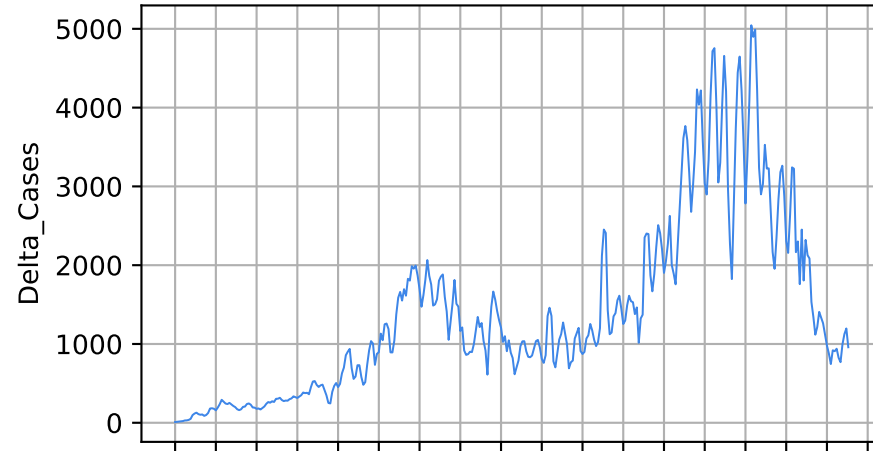

15/03/20 05/04/20 26/04/20 17/05/20 07/06/20 28/06/20 19/07/20 09/08/20 30/08/20 20/09/20 11/10/20 01/11/20 22/11/20 13/12/20 03/01/21 24/01/21 14/02/21

15/03/20 05/04/20 26/04/20 17/05/20 07/06/20 28/06/20 19/07/20 09/08/20 30/08/20 20/09/20 11/10/20 01/11/20 22/11/20 13/12/20 03/01/21 24/01/21 14/02/21

Date

Date

Covid-19 situation on 25 February, 2021 Alabama

Number of cases

Daily number of cases

Number of dead

Daily number of death

Alabama

15/03/20 05/04/20 26/04/20 17/05/20 07/06/20 28/06/20 19/07/20 09/08/20 30/08/20 20/09/20 11/10/20 01/11/20 22/11/20 13/12/20 03/01/21 24/01/21 14/02/21 07/03/21

15/03/20 05/04/20 26/04/20 17/05/20 07/06/20 28/06/20 19/07/20 09/08/20 30/08/20 20/09/20 11/10/20 01/11/20 22/11/20 13/12/20 03/01/21 24/01/21 14/02/21 07/03/21