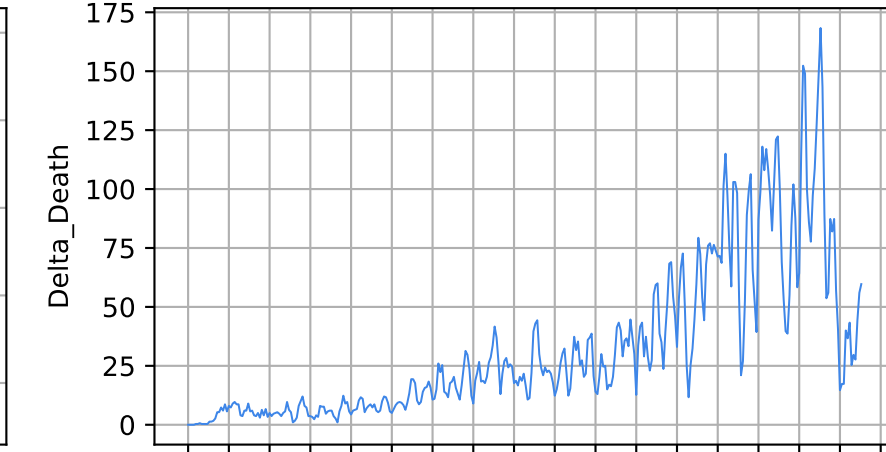

Number of cases

Daily number of cases

Number of dead

Daily number of death

Tennessee

15/03/20
05/04/20
26/04/20
17/05/20
07/06/20
28/06/20
19/07/20
09/08/20
30/08/20
11/09/20
01/10/20
22/10/20
13/11/20
03/12/20
24/01/21
14/02/21
07/03/21