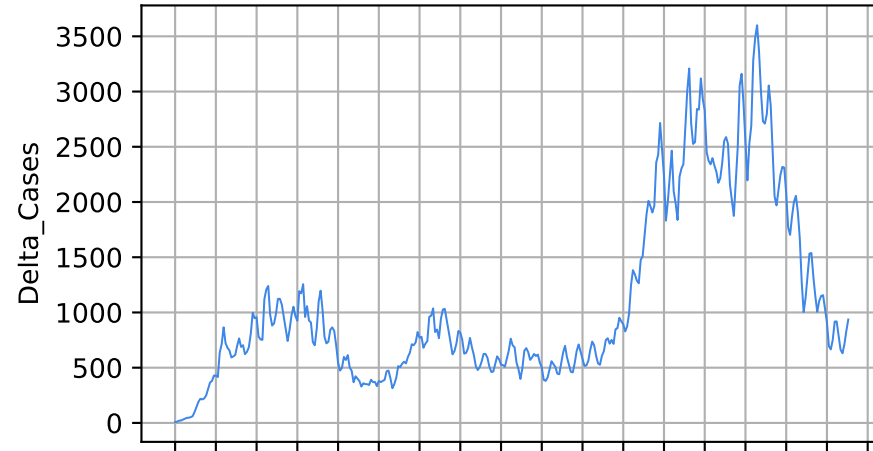

Daily number of cases