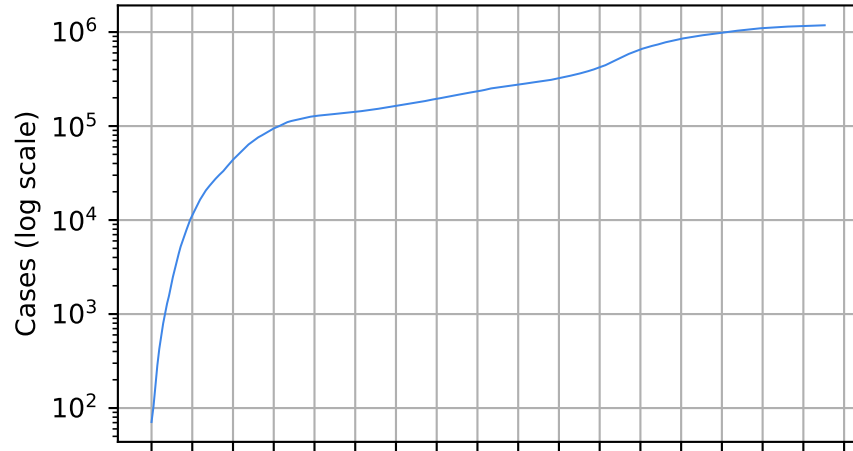

Covid-19 situation on 25 February, 2021 Illinois

Number of cases