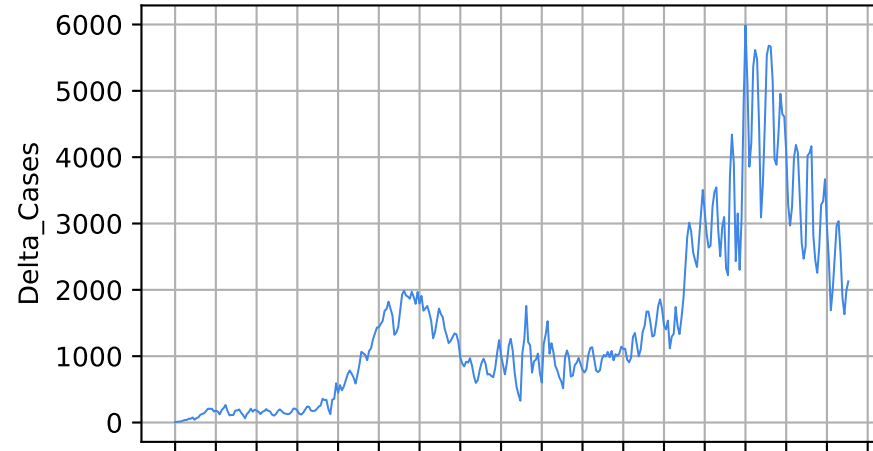

15/03/20 05/04/20 26/04/20 17/05/20 07/06/20 28/06/20 19/07/20 09/08/20 30/08/20 20/09/20 11/10/20 01/11/20 22/11/20 13/12/20 03/01/21 24/01/21 14/02/21

15/03/20 05/04/20 26/04/20 17/05/20 07/06/20 28/06/20 19/07/20 09/08/20 30/08/20 20/09/20 11/10/20 01/11/20 22/11/20 13/12/20 03/01/21 24/01/21 14/02/21

Date

Date

Covid-19 situation on 25 February, 2021 South Carolina

Number of cases

Daily number of cases

Number of dead

Daily number of death

South Carolina

15/03/20 05/04/20 26/04/20 17/05/20 07/06/20 28/06/20 19/07/20 09/08/20 30/08/20 11/09/20 01/10/20 22/10/20 13/11/20 03/12/20 24/01/21 14/02/21 07/03/21

15/03/20 05/04/20 26/04/20 17/05/20 07/06/20 28/06/20 19/07/20 09/08/20 30/08/20 11/09/20 01/10/20 22/10/20 13/11/20 03/12/20 24/01/21 14/02/21 07/03/21