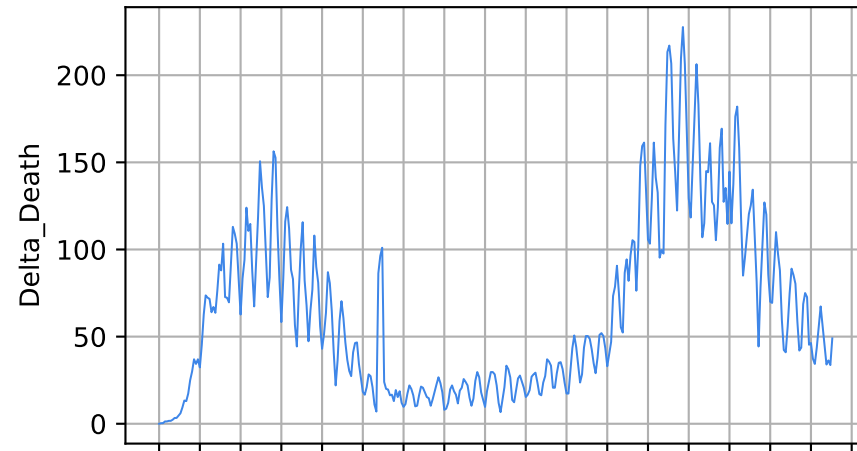

15/03/20 05/04/20 26/04/20 17/05/20 07/06/20 28/06/20 19/07/20 09/08/20 30/08/20 20/09/20 11/10/20 01/11/20 22/11/20 13/12/20 03/01/21 24/01/21 14/02/21

Date

Date

Covid-19 situation on 25 February, 2021 Illinois

Number of cases

Daily number of cases

Number of dead

Daily number of death

Illinois

15/03/20 05/04/20 26/04/20 17/05/20 07/06/20 28/06/20 19/07/20 09/08/20 30/08/20 20/09/20 11/10/20 01/11/20 22/11/20 13/12/20 03/01/21 24/01/21 14/02/21 07/03/21

15/03/20 05/04/20 26/04/20 17/05/20 07/06/20 28/06/20 19/07/20 09/08/20 30/08/20 20/09/20 11/10/20 01/11/20 22/11/20 13/12/20 03/01/21 24/01/21 14/02/21 07/03/21

Covid-19 situation on 25 February, 2021 Georgia