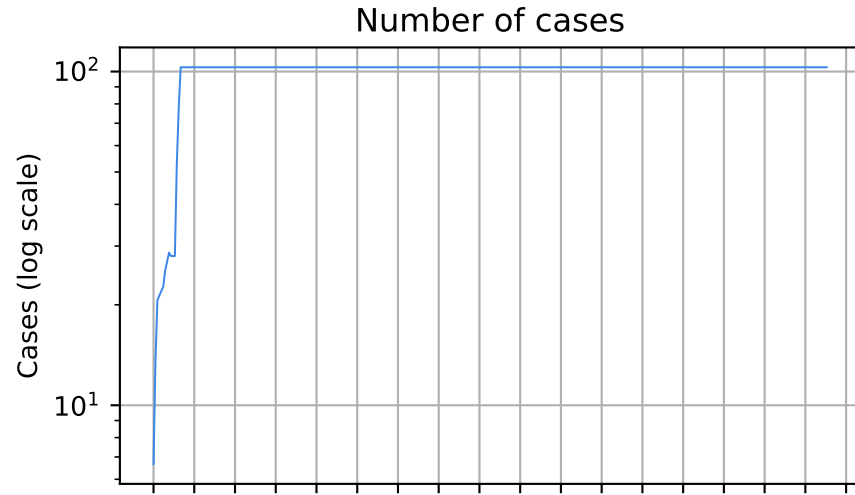

15/03/20 05/04/20 26/04/20 17/05/20 07/06/20 28/06/20 19/07/20 09/08/20 30/08/20 11/09/20 01/10/20 22/10/20 13/11/20 03/12/20 24/01/21 14/02/21 07/03/21

Date

Date

Covid-19 situation on 25 February, 2021 Grand Princess