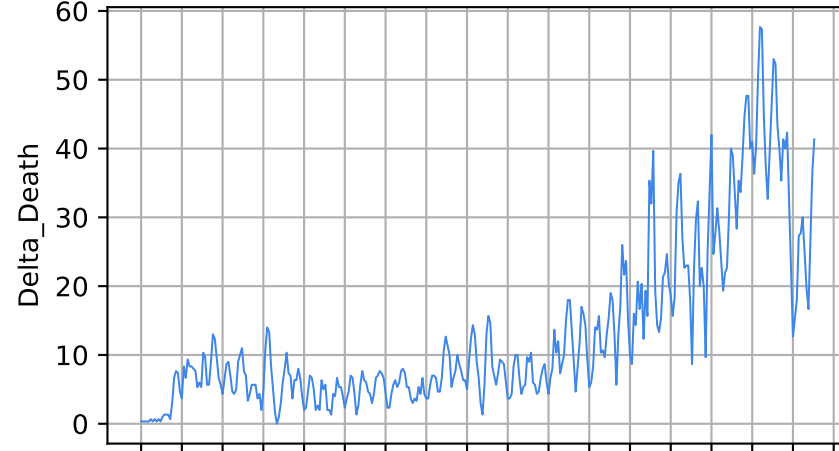

Number of cases

Daily number of cases

Number of dead

Daily number of death

— Kentucky

15/03/20 05/04/20 26/04/20 17/05/20 07/06/20 28/06/20 19/07/20 09/08/20 30/08/20 20/09/20 11/10/20 01/11/20 22/11/20 13/12/20 03/01/21 24/01/21 14/02/21