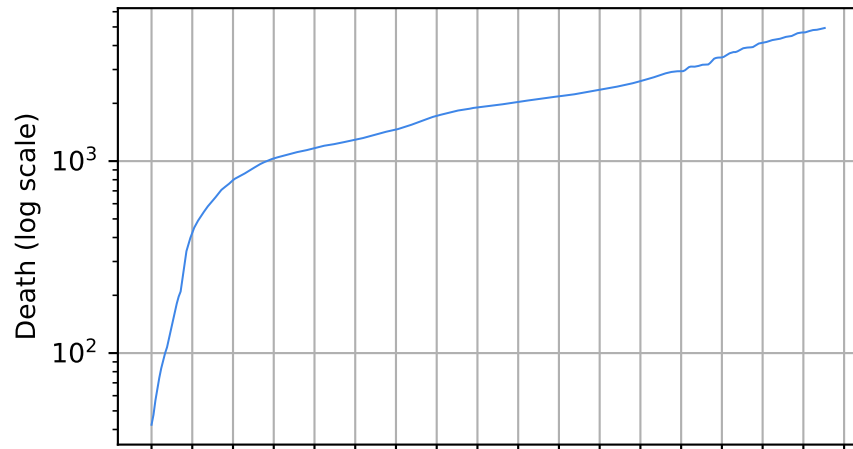

Number of dead