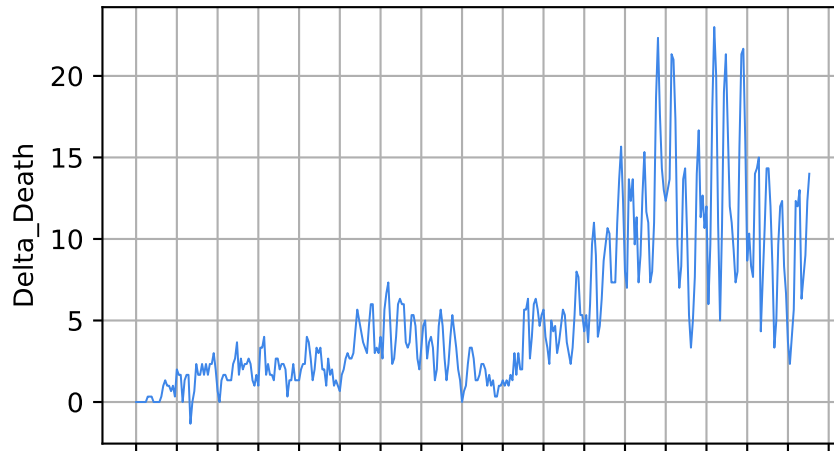

Number of cases

Daily number of cases

Number of dead

Daily number of death

Utah

15/03/20 05/04/20 26/04/20 17/05/20 07/06/20 28/06/20 19/07/20 09/08/20 30/08/20 20/09/20 11/10/20 01/11/20 22/11/20 13/12/20 03/01/21 24/01/21 14/02/21 07/03/21