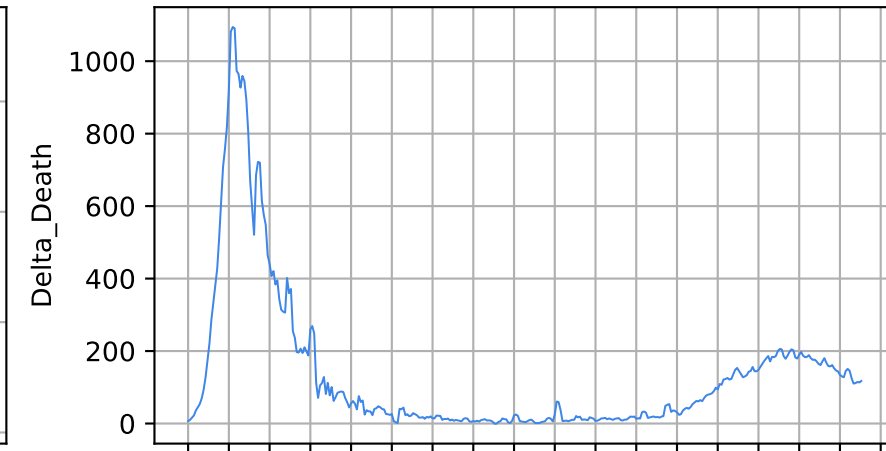

Number of cases

Daily number of cases

Number of dead

Daily number of death

— New York

15/03/20 05/04/20 26/04/20 17/05/20 07/06/20 28/06/20 19/07/20 09/08/20 30/08/20 20/09/20 11/10/20 01/11/20 22/11/20 13/12/20 03/01/21 24/01/21 14/02/21

15/03/20 05/04/20 26/04/20 17/05/20 07/06/20 28/06/20 19/07/20 09/08/20 30/08/20 20/09/20 11/10/20 01/11/20 22/11/20 13/12/20 03/01/21 24/01/21 14/02/21

Date

Date

Covid-19 situation on 25 February, 2021 Illinois