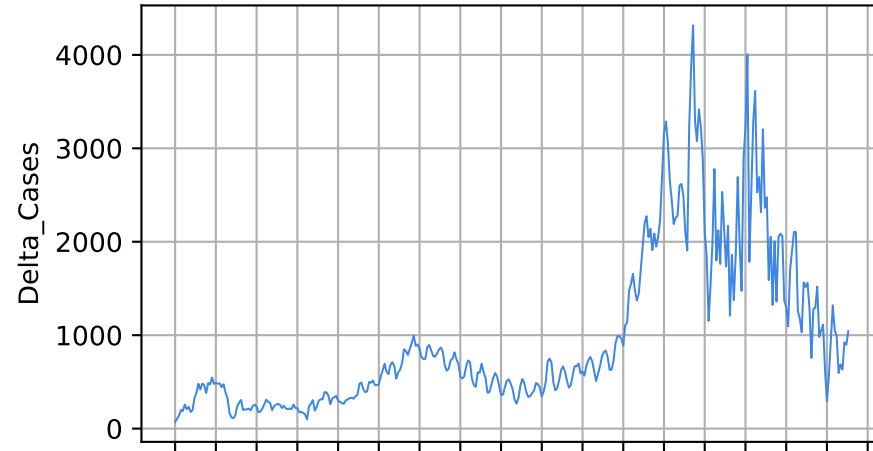

Daily number of cases