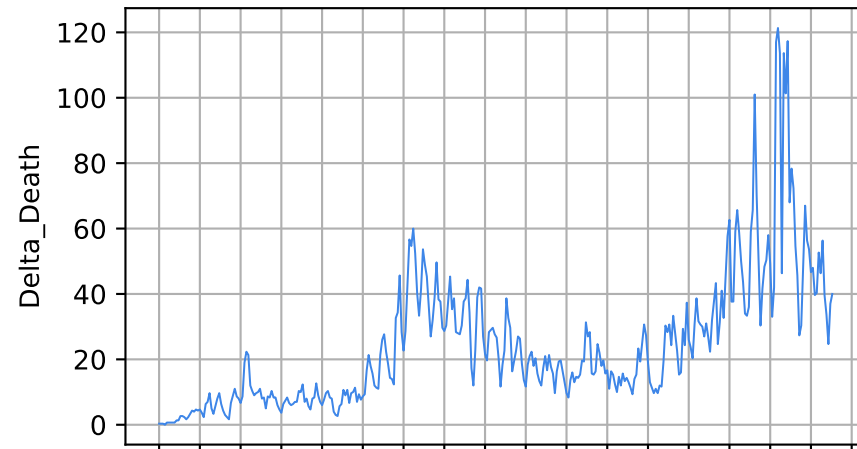

15/03/20 05/04/20 26/04/20 17/05/20 07/06/20 28/06/20 19/07/20 09/08/20 30/08/20 20/09/20 11/10/20 01/11/20 22/11/20 13/12/20 03/01/21 24/01/21 14/02/21

15/03/20 05/04/20 26/04/20 17/05/20 07/06/20 28/06/20 19/07/20 09/08/20 30/08/20 20/09/20 11/10/20 01/11/20 22/11/20 13/12/20 03/01/21 24/01/21 14/02/21

Date

Date

Covid-19 situation on 25 February, 2021 South Carolina

Number of cases

Daily number of cases

Number of dead

Daily number of death

South Carolina

15/03/20 05/04/20 26/04/20 17/05/20 07/06/20 28/06/20 19/07/20 09/08/20 30/08/20 11/09/20 01/10/20 22/10/20 13/11/20 03/12/20 24/01/21 14/02/21 07/03/21

15/03/20 05/04/20 26/04/20 17/05/20 07/06/20 28/06/20 19/07/20 09/08/20 30/08/20 11/09/20 01/10/20 22/10/20 13/11/20 03/12/20 24/01/21 14/02/21 07/03/21