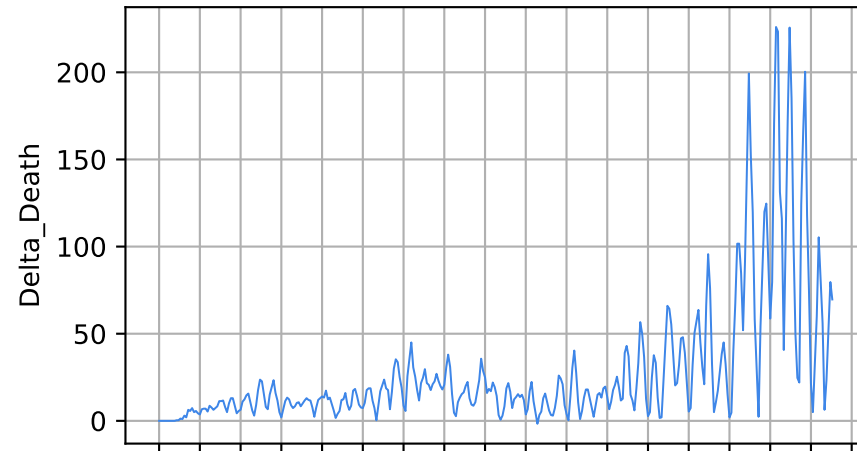

Date

Date

Covid-19 situation on 25 February, 2021 Alabama

Number of cases

Daily number of cases

Number of dead

Daily number of death

Alabama

15/03/20 05/04/20 26/04/20 17/05/20 07/06/20 28/06/20 19/07/20 09/08/20 30/08/20 20/09/20 11/10/20 01/11/20 22/11/20 13/12/20 03/01/21 24/01/21 14/02/21 07/03/21

15/03/20 05/04/20 26/04/20 17/05/20 07/06/20 28/06/20 19/07/20 09/08/20 30/08/20 20/09/20 11/10/20 01/11/20 22/11/20 13/12/20 03/01/21 24/01/21 14/02/21 07/03/21