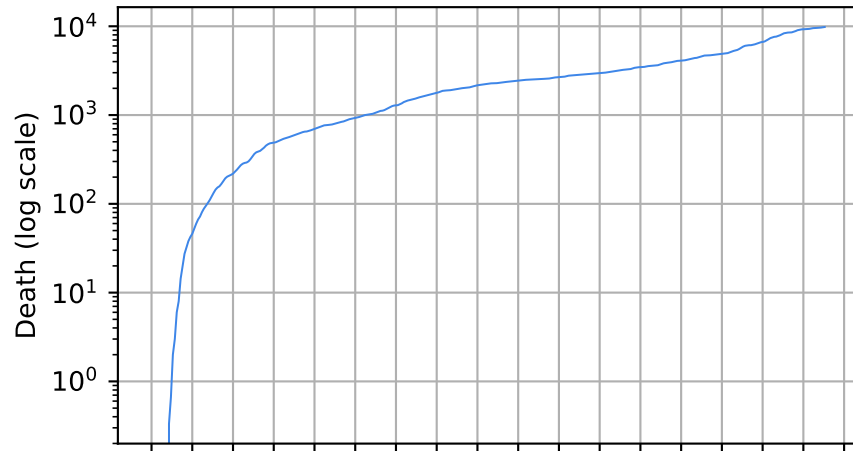

Date

Date

Covid-19 situation on 25 February, 2021 Alabama

Number of cases

Daily number of cases

Number of dead

Daily number of death

Alabama