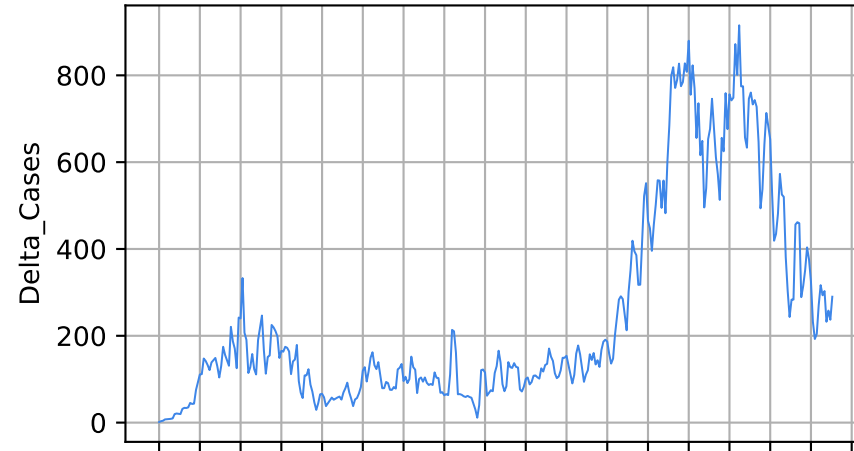

Daily number of cases