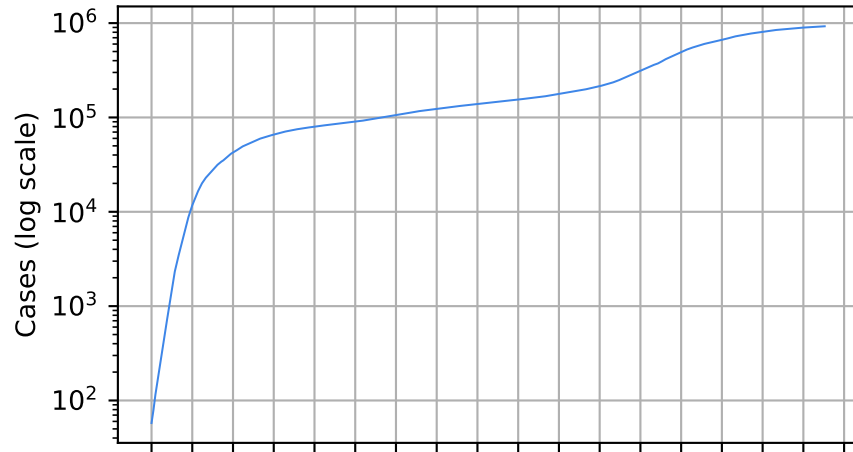

Covid-19 situation on 25 February, 2021 Pennsylvania

Number of cases