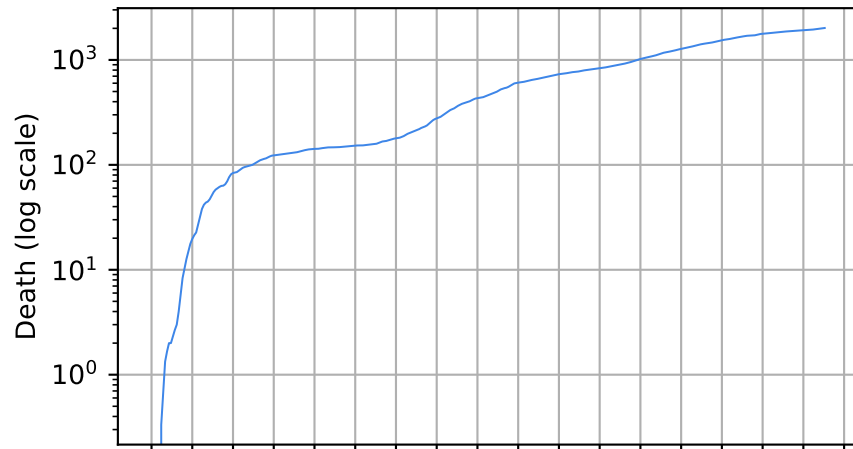

Puerto Rico

Number of cases

Daily number of cases

Number of dead

Daily number of death

—*— Puerto Rico

15/03/20 05/04/20 26/04/20 17/05/20 07/06/20 28/06/20 19/07/20 09/08/20 30/08/20 20/09/20 11/10/20 01/11/20 22/11/20 13/12/20 03/01/21 24/01/21 14/02/21 07/03/21