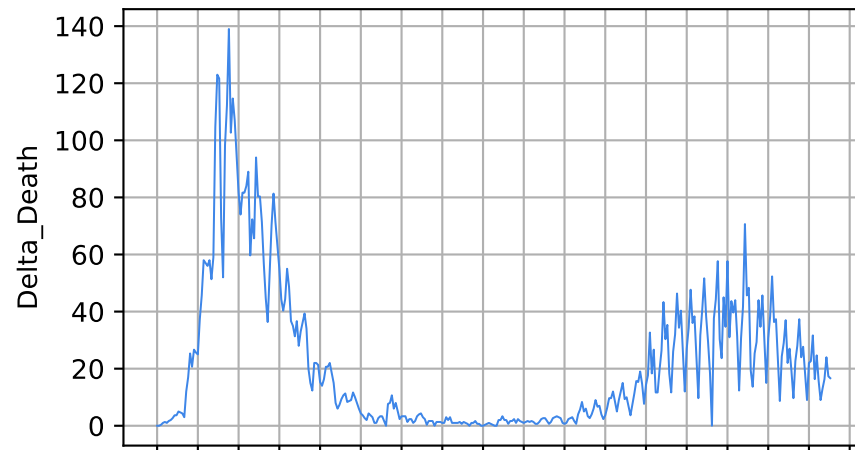

Number of cases

Daily number of cases

Number of dead

Daily number of death

Connecticut

15/03/20 05/04/20 26/04/20 17/05/20 07/06/20 28/06/20 19/07/20 09/08/20 30/08/20 20/09/20 11/10/20 01/11/20 22/11/20 13/12/20 03/01/21 24/01/21 14/02/21 07/03/21