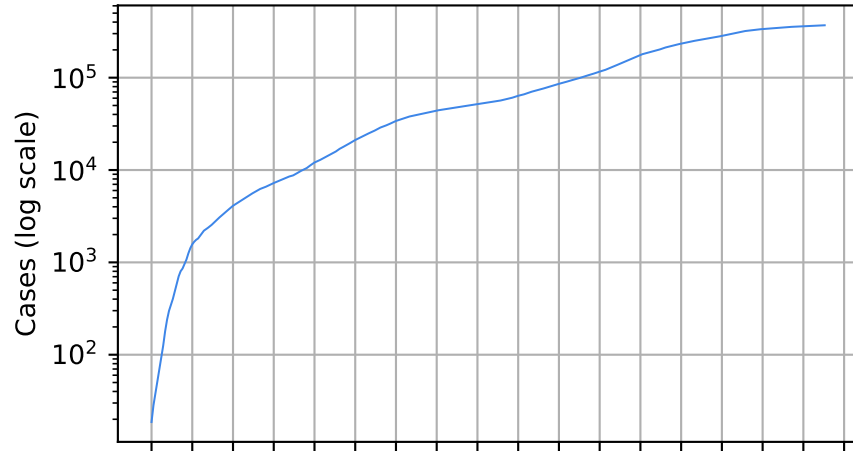

Covid-19 situation on 25 February, 2021 Utah

Number of cases