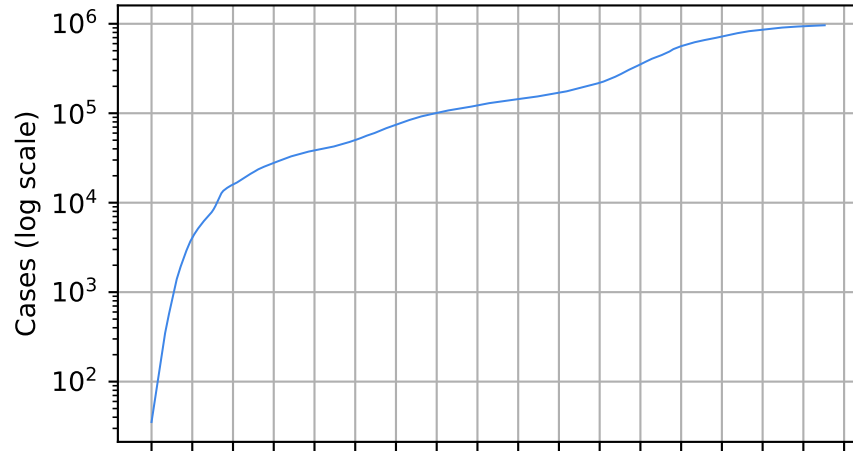

Number of cases

Daily number of cases

Number of dead

Daily number of death

Georgia

Covid-19 situation on 25 February, 2021 Ohio

Number of cases

Daily number of cases