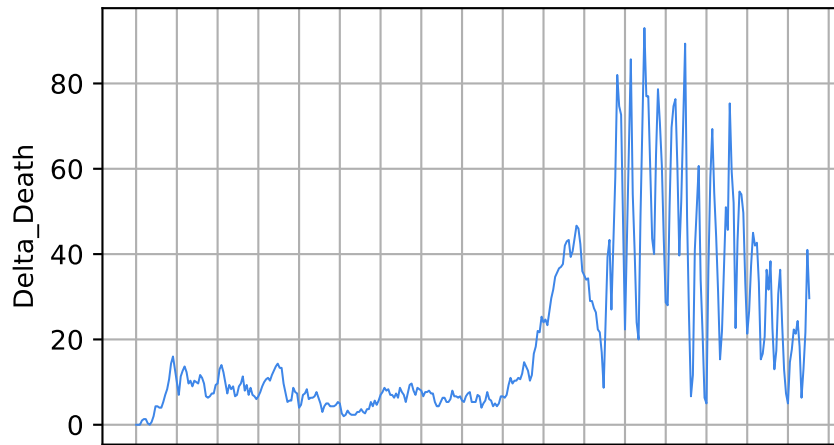

Number of cases

Daily number of cases

Number of dead

Daily number of death

Wisconsin

15/03/20
05/04/20
26/04/20
17/05/20
07/06/20
28/06/20
19/07/20
09/08/20
30/08/20
20/09/20
11/10/20
01/11/20
22/11/20
13/12/20
03/01/21
24/01/21
14/02/21
07/03/21