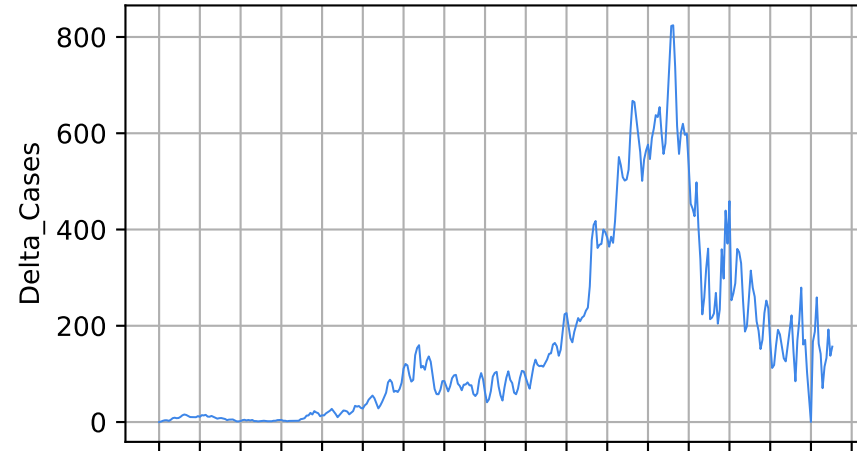

Number of dead

Daily number of death

New Hampshire

Covid-19 situation on 25 February, 2021 Alaska

Number of cases

Daily number of cases

Number of dead

Daily number of death