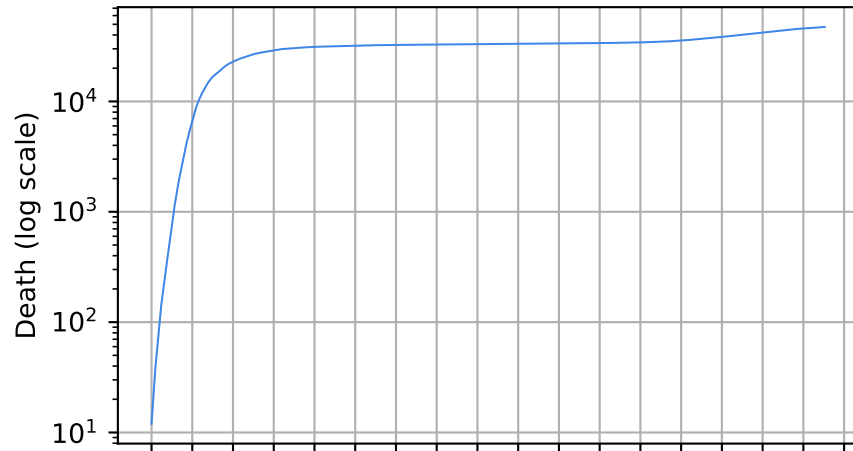

Number of dead