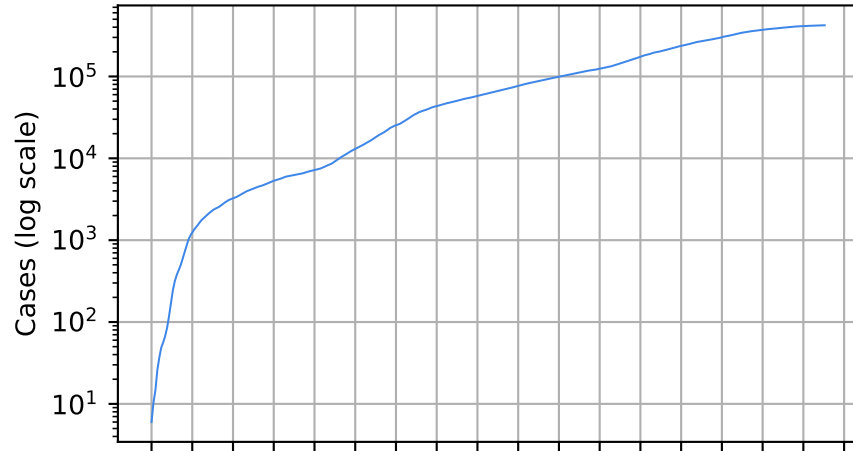

Covid-19 situation on 25 February, 2021 Oklahoma

Number of cases