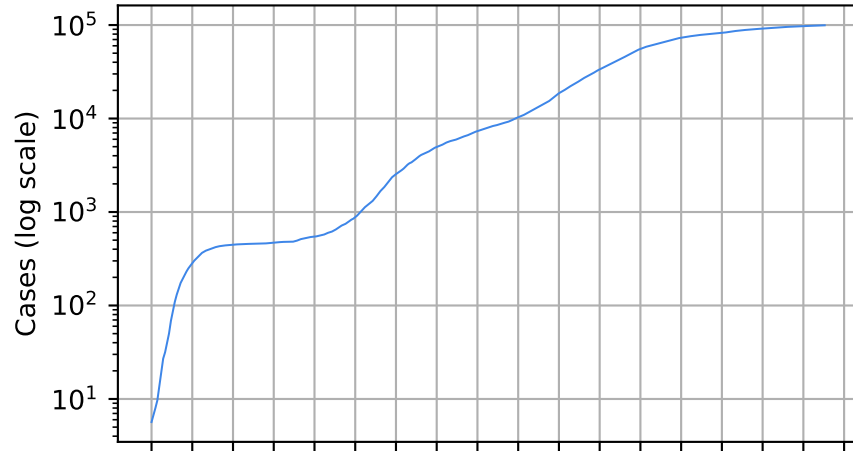

Covid-19 situation on 25 February, 2021 Montana

Number of cases