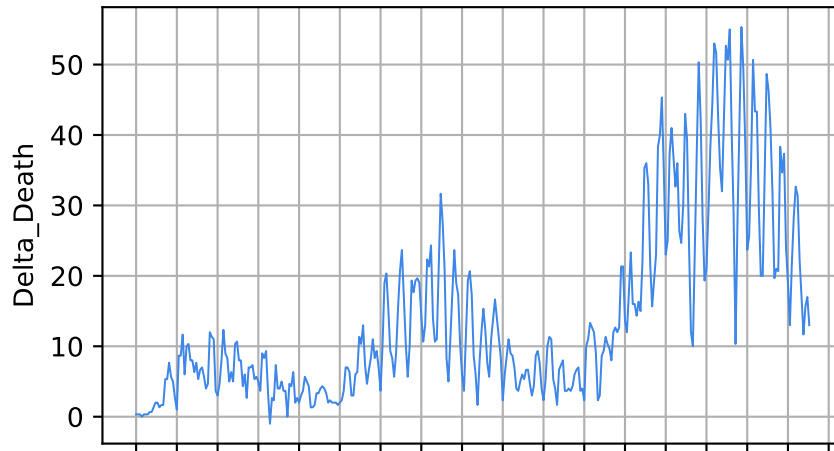

Number of cases

Daily number of cases

Number of dead

Daily number of death

Nevada

15/03/20 05/04/20 26/04/20 17/05/20 07/06/20 28/06/20 19/07/20 09/08/20 30/08/20 20/09/20 11/10/20 01/11/20 22/11/20 13/12/20 03/01/21 24/01/21 14/02/21