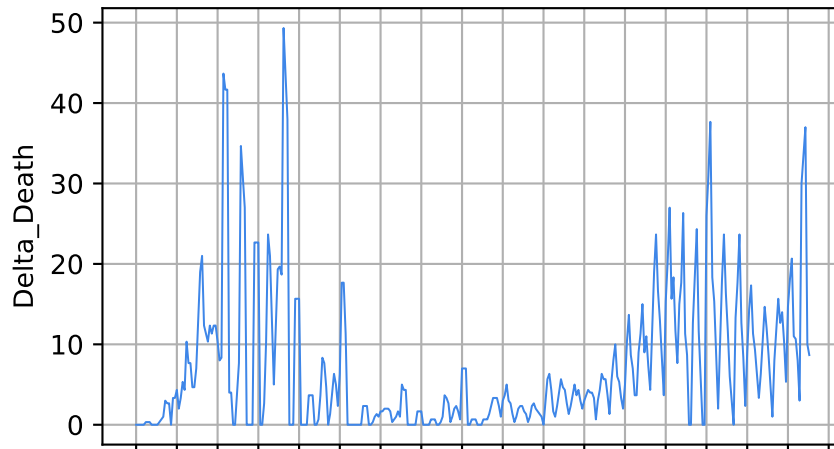

Number of cases

Daily number of cases

Number of dead

Daily number of death

Rhode Island

15/03/20 05/04/20 26/04/20 17/05/20 07/06/20 28/06/20 19/07/20 09/08/20 30/08/20 20/09/20 11/10/20 01/11/20 22/11/20 13/12/20 03/01/21 24/01/21 14/02/21