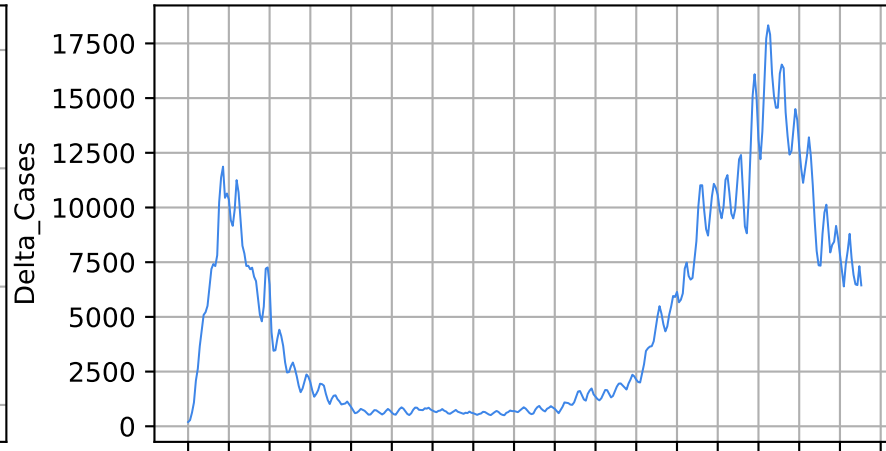

Number of cases

Daily number of cases

Number of dead

Daily number of death

Florida

15/03/20
05/04/20
26/04/20
17/05/20
07/06/20
28/06/20
19/07/20
09/08/20
30/08/20
11/09/20
01/10/20
22/10/20
13/11/20
03/12/20
24/01/21
14/02/21
07/03/21

Date

15/03/20
05/04/20
26/04/20
17/05/20
07/06/20
28/06/20
19/07/20
09/08/20
30/08/20
11/09/20
01/10/20
22/10/20
13/11/20
03/12/20
24/01/21
14/02/21
07/03/21

Date

Covid-19 situation on 25 February, 2021 New York

Number of cases

Daily number of cases

Number of dead

Daily number of death

— New York

15/03/20 05/04/20 26/04/20 17/05/20 07/06/20 28/06/20 19/07/20 09/08/20 30/08/20 20/09/20 11/10/20 01/11/20 22/11/20 13/12/20 03/01/21 24/01/21 14/02/21