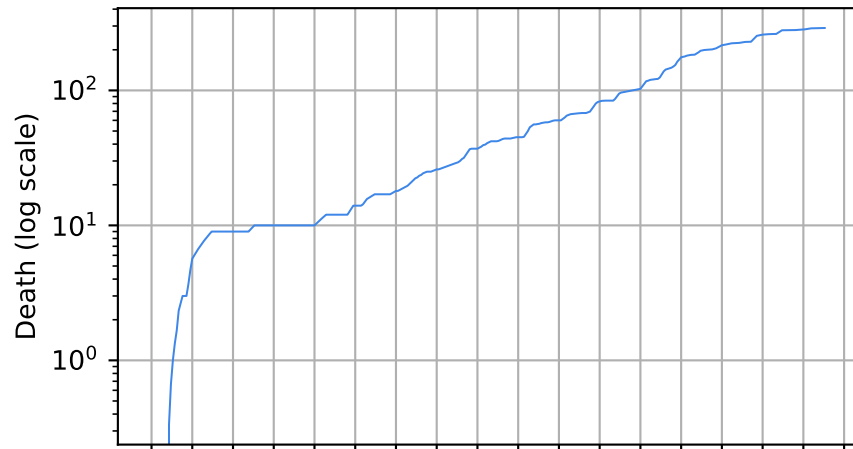

Number of dead

Daily number of death

New Hampshire

Covid-19 situation on 25 February, 2021 Alaska

Number of cases

Daily number of cases

Number of dead

Daily number of death