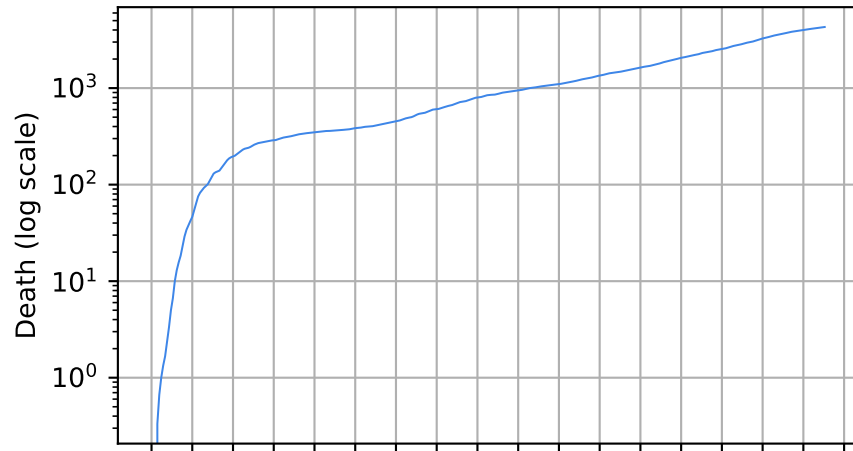

Number of dead