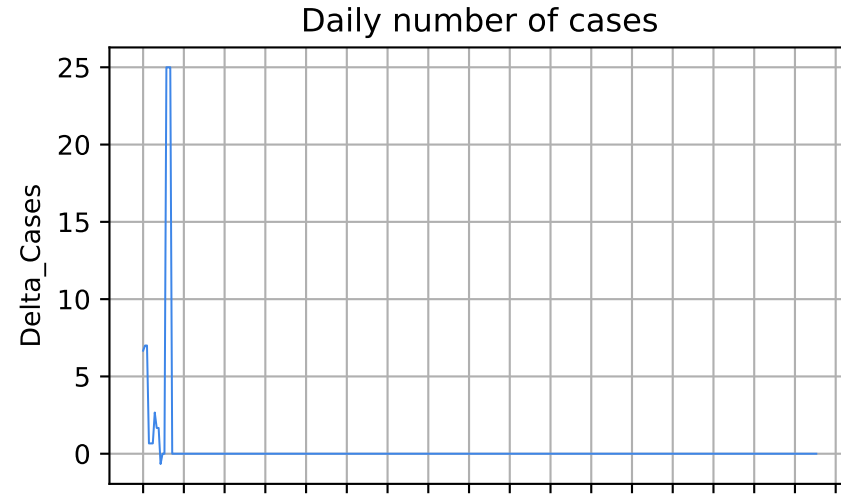

15/03/20 05/04/20 26/04/20 17/05/20 07/06/20 28/06/20 19/07/20 09/08/20 30/08/20 11/09/20 01/10/20 22/10/20 13/11/20 03/12/20 24/01/21 14/02/21 07/03/21

Date

Date

Covid-19 situation on 25 February, 2021 Grand Princess