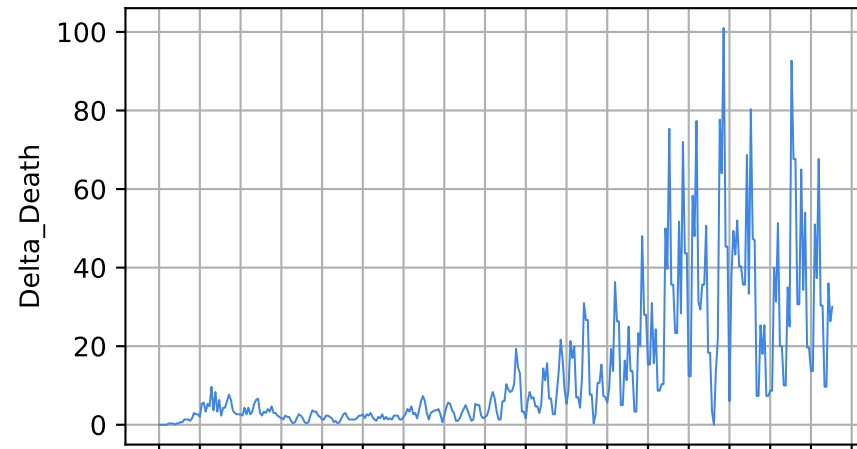

Daily number of death

— Kansas

15/03/20 05/04/20 26/04/20 17/05/20 07/06/20 28/06/20 19/07/20 09/08/20 30/08/20 20/09/20 11/10/20 01/11/20 22/11/20 13/12/20 03/01/21 24/01/21 14/02/21 07/03/21

Date

15/03/20 05/04/20 26/04/20 17/05/20 07/06/20 28/06/20 19/07/20 09/08/20 30/08/20 20/09/20 11/10/20 01/11/20 22/11/20 13/12/20 03/01/21 24/01/21 14/02/21 07/03/21

Date