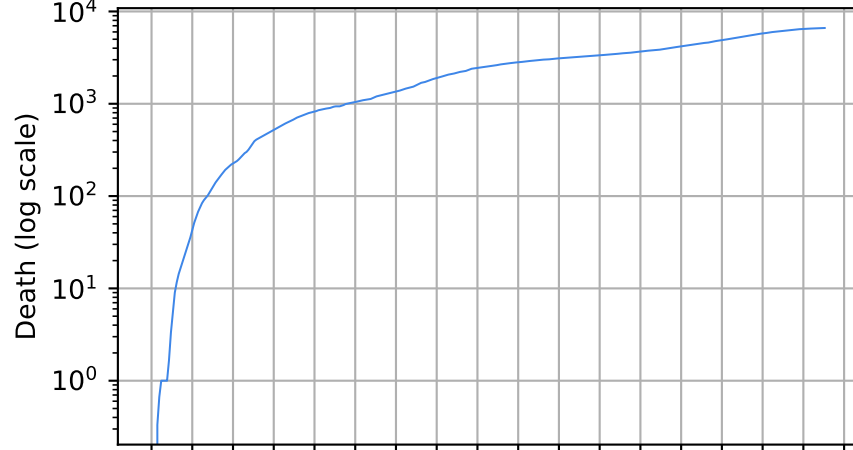

Number of dead