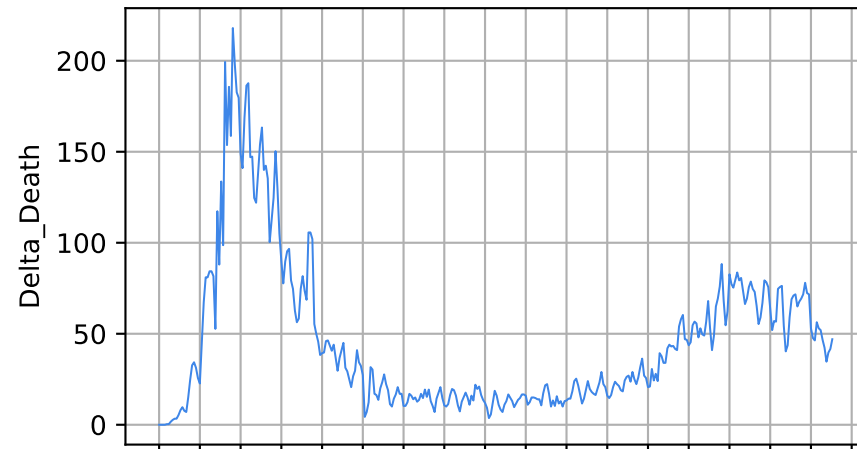

Date

Date

Covid-19 situation on 25 February, 2021 Massachusetts

Number of cases

Daily number of cases

Number of dead

Daily number of death

Massachusetts

15/03/20 05/04/20 26/04/20 17/05/20 07/06/20 28/06/20 19/07/20 09/08/20 30/08/20 20/09/20 11/10/20 01/11/20 22/11/20 13/12/20 03/01/21 24/01/21 14/02/21

15/03/20 05/04/20 26/04/20 17/05/20 07/06/20 28/06/20 19/07/20 09/08/20 30/08/20 20/09/20 11/10/20 01/11/20 22/11/20 13/12/20 03/01/21 24/01/21 14/02/21