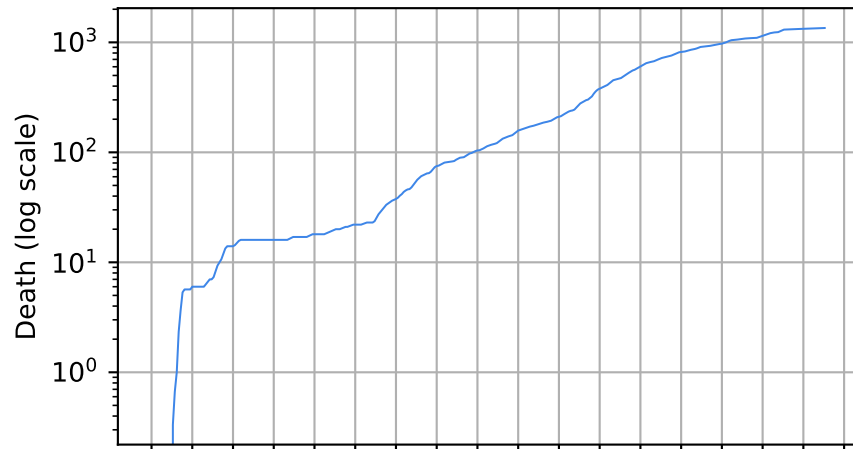

Number of dead