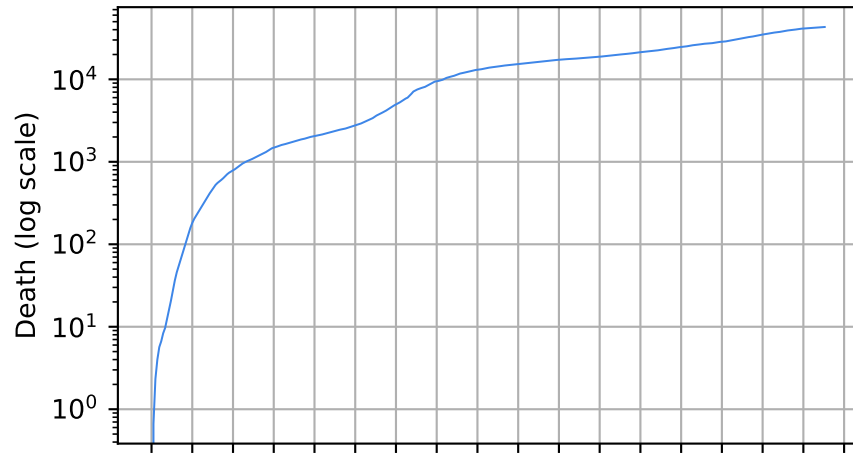

Texas

Number of cases

Daily number of cases

Number of dead

Daily number of death

Texas

15/03/20 05/04/20 26/04/20 17/05/20 07/06/20 28/06/20 19/07/20 09/08/20 30/08/20 11/09/20 01/10/20 22/10/20 13/11/20 03/12/20 24/01/21 14/02/21 07/03/21