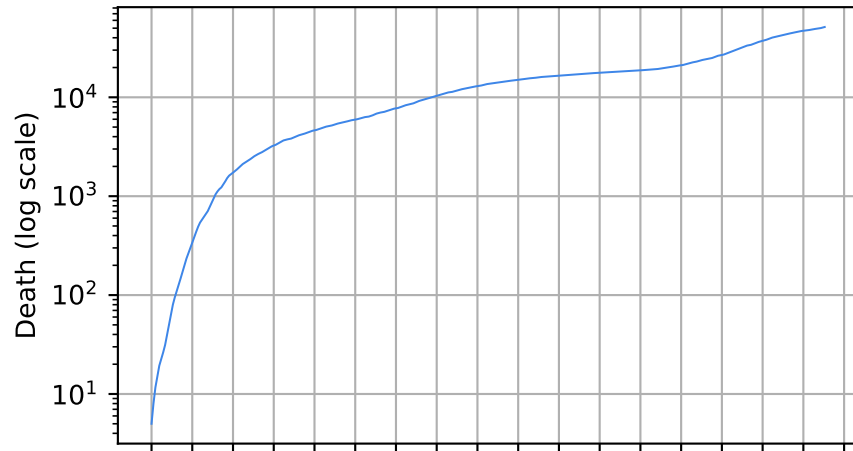

Covid-19 situation on 25 February, 2021 California

Number of cases

Daily number of cases

Number of dead

Daily number of death

California

15/03/20
05/04/20
26/04/20
17/05/20
07/06/20
28/06/20
19/07/20
09/08/20
30/08/20
20/09/20
11/10/20
01/11/20
22/11/20
13/12/20
03/01/21
24/01/21
14/02/21
07/03/21

Date

15/03/20
05/04/20
26/04/20
17/05/20
07/06/20
28/06/20
19/07/20
09/08/20
30/08/20
20/09/20
11/10/20
01/11/20
22/11/20
13/12/20
03/01/21
24/01/21
14/02/21
07/03/21

Date

Covid-19 situation on 25 February, 2021