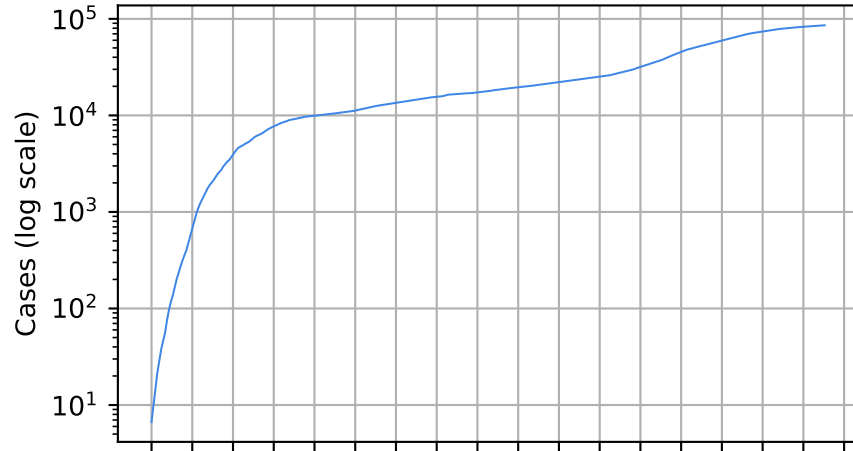

Covid-19 situation on 25 February, 2021 Delaware

Number of cases