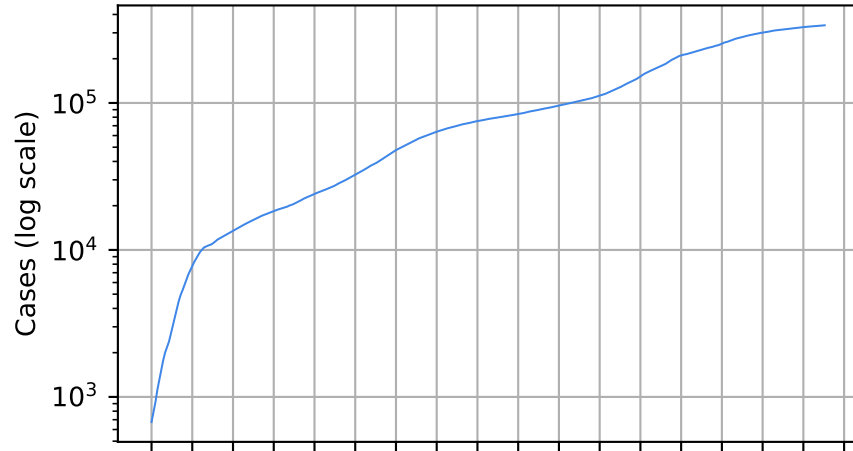

Covid-19 situation on 25 February, 2021 Washington

Number of cases