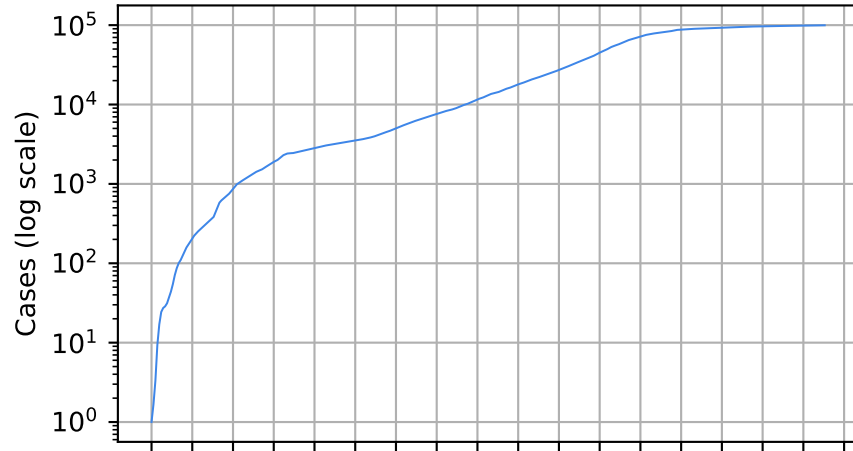

Covid-19 situation on 25 February, 2021 North Dakota

Number of cases