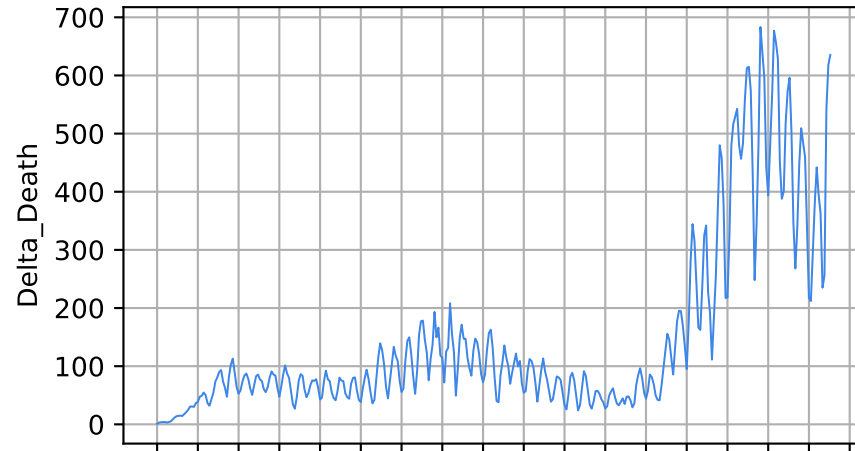

Covid-19 situation on 25 February, 2021 California

Number of cases

Daily number of cases

Number of dead

Daily number of death

California

15/03/20
05/04/20
26/04/20
17/05/20
07/06/20
28/06/20
19/07/20
09/08/20
30/08/20
20/09/20
11/10/20
01/11/20
22/11/20
13/12/20
03/01/21
24/01/21
14/02/21
07/03/21

Date

15/03/20
05/04/20
26/04/20
17/05/20
07/06/20
28/06/20
19/07/20
09/08/20
30/08/20
20/09/20
11/10/20
01/11/20
22/11/20
13/12/20
03/01/21
24/01/21
14/02/21
07/03/21

Date

Covid-19 situation on 25 February, 2021