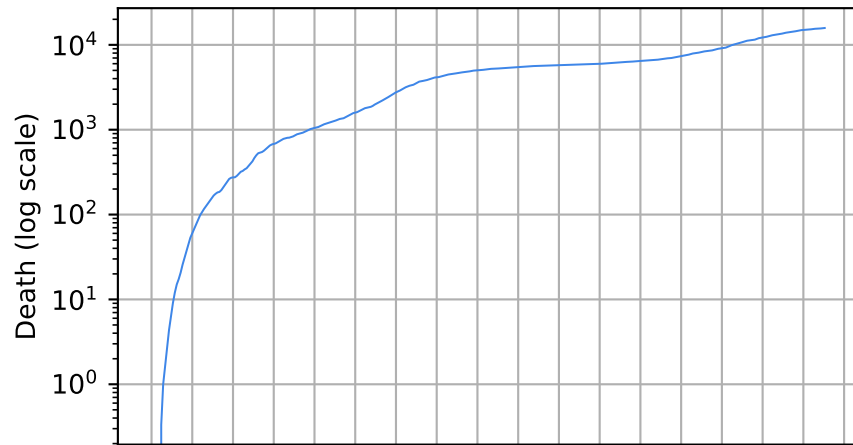

Number of dead