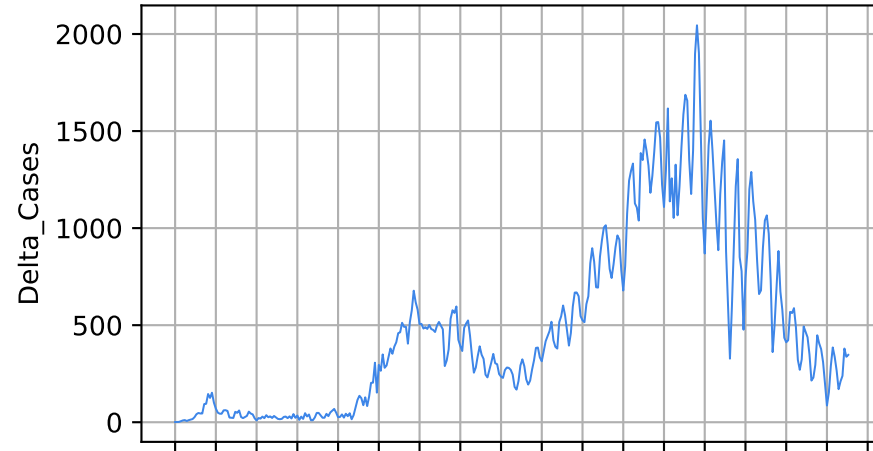

Daily number of cases