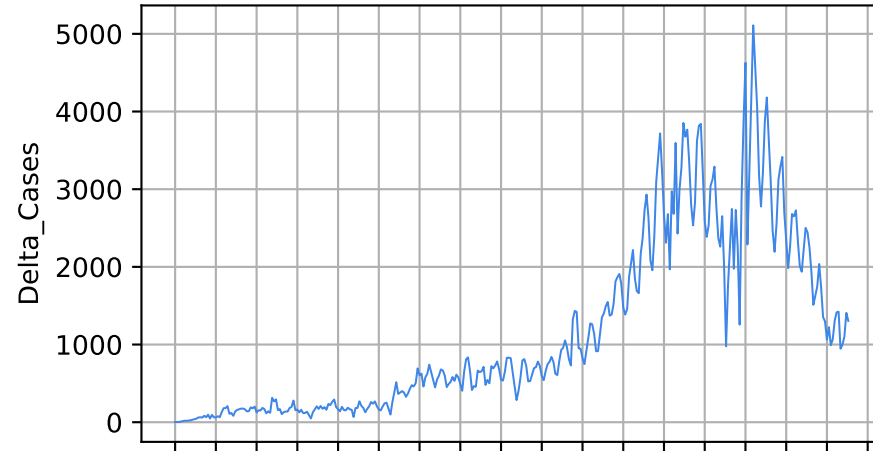

Daily number of cases