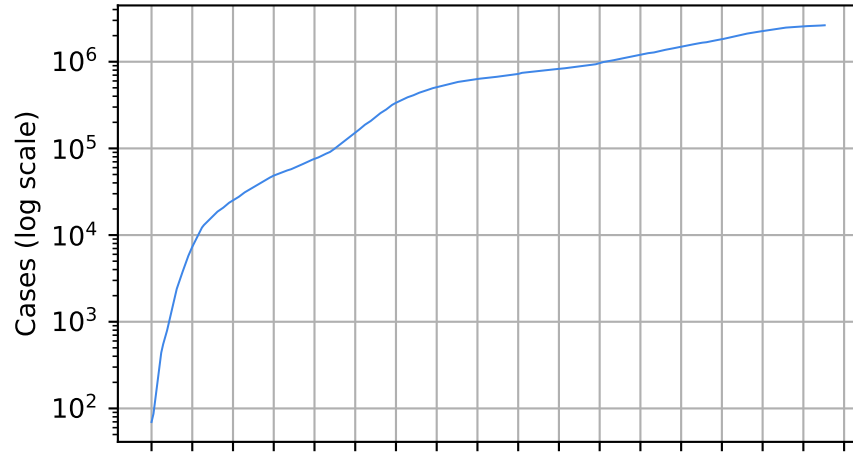

Covid-19 situation on 25 February, 2021 California

Number of cases

Daily number of cases

Number of dead

Daily number of death

California

15/03/20
05/04/20
26/04/20
17/05/20
07/06/20
28/06/20
19/07/20
09/08/20
30/08/20
20/09/20
11/10/20
01/11/20
22/11/20
13/12/20
03/01/21
24/01/21
14/02/21
07/03/21

Date

15/03/20
05/04/20
26/04/20
17/05/20
07/06/20
28/06/20
19/07/20
09/08/20
30/08/20
20/09/20
11/10/20
01/11/20
22/11/20
13/12/20
03/01/21
24/01/21
14/02/21
07/03/21

Date

Covid-19 situation on 25 February, 2021

Texas

Number of cases

Daily number of cases

Number of dead

Daily number of death

Texas

15/03/20 05/04/20 26/04/20 17/05/20 07/06/20 28/06/20 19/07/20 09/08/20 30/08/20 11/09/20 01/10/20 22/10/20 13/11/20 03/12/20 24/01/21 14/02/21 07/03/21