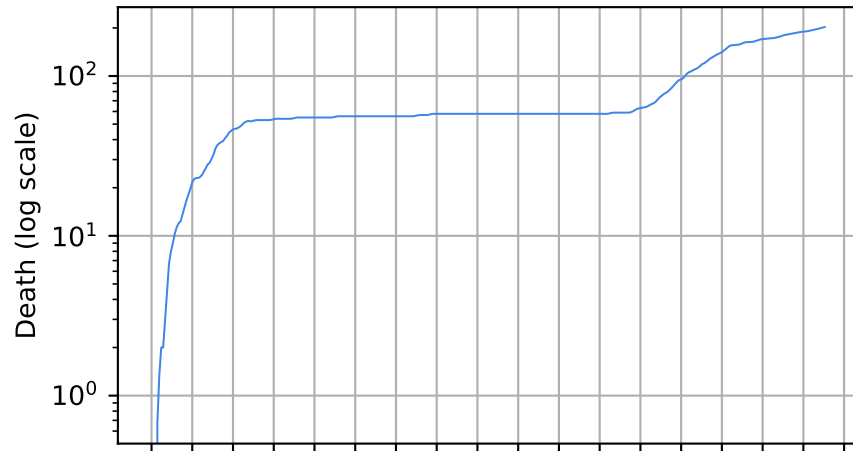

Number of dead