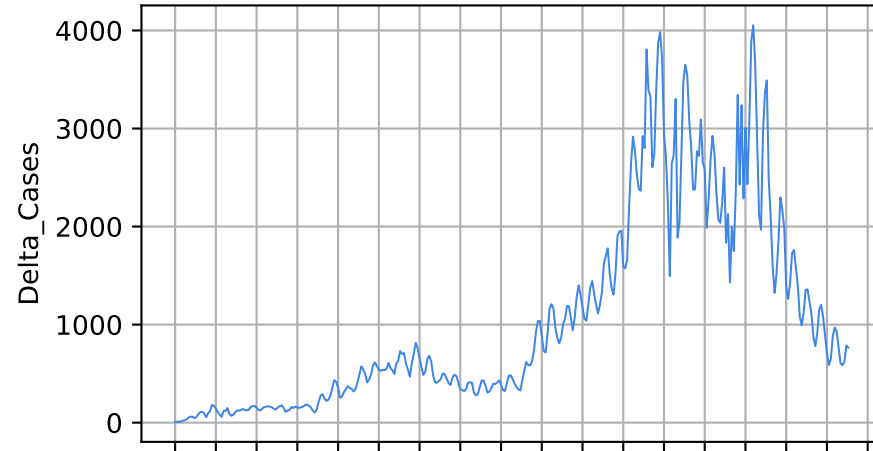

Daily number of cases