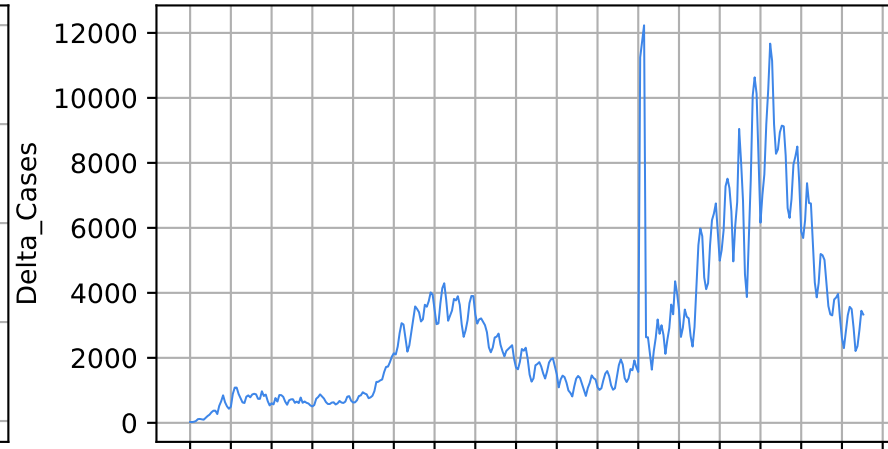

Daily number of cases