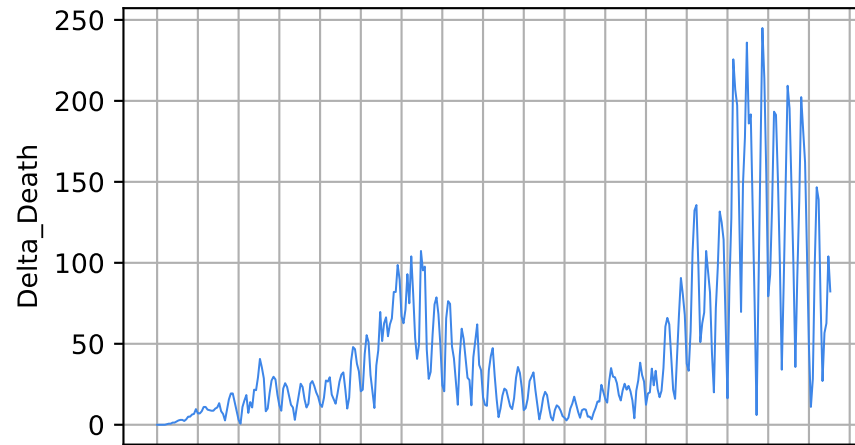

Number of cases

Daily number of cases

Number of dead

Daily number of death

Arizona

15/03/20 05/04/20 26/04/20 17/05/20 07/06/20 28/06/20 19/07/20 09/08/20 30/08/20 11/09/20 01/10/20 22/10/20 13/11/20 03/12/20 24/01/21 14/02/21 07/03/21