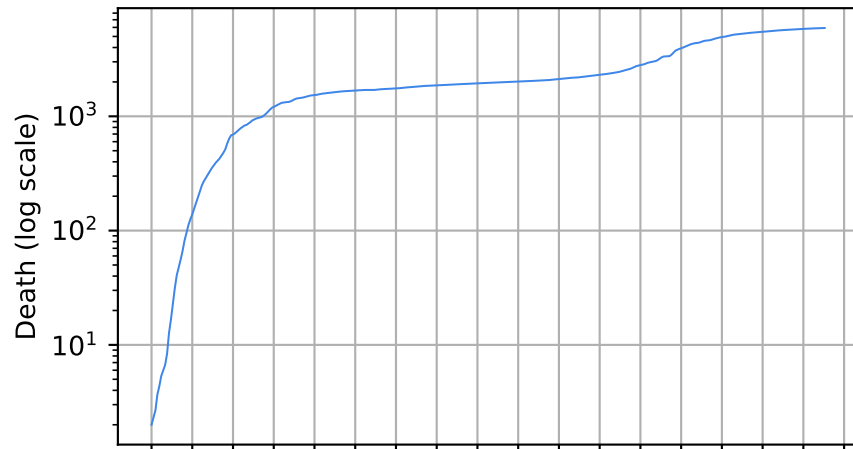

Number of dead