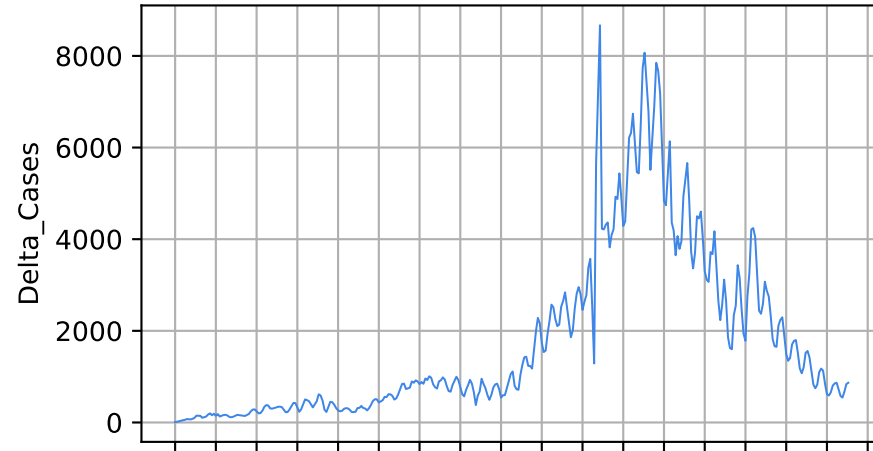

Daily number of cases