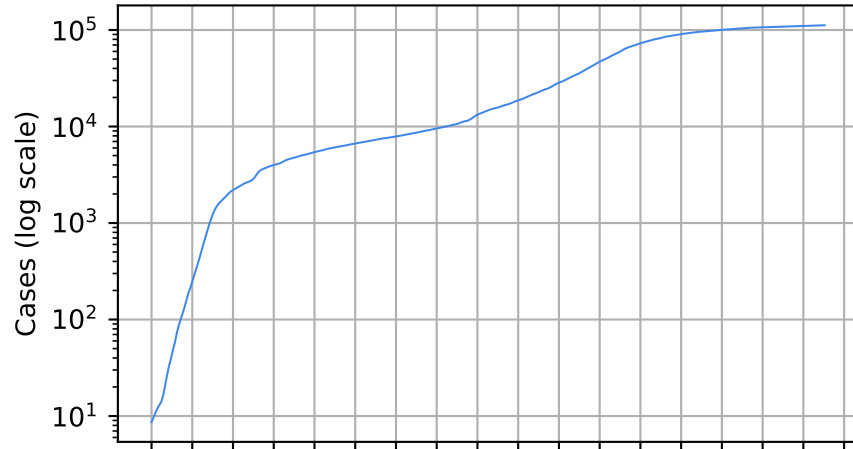

Covid-19 situation on 25 February, 2021 South Dakota

Number of cases