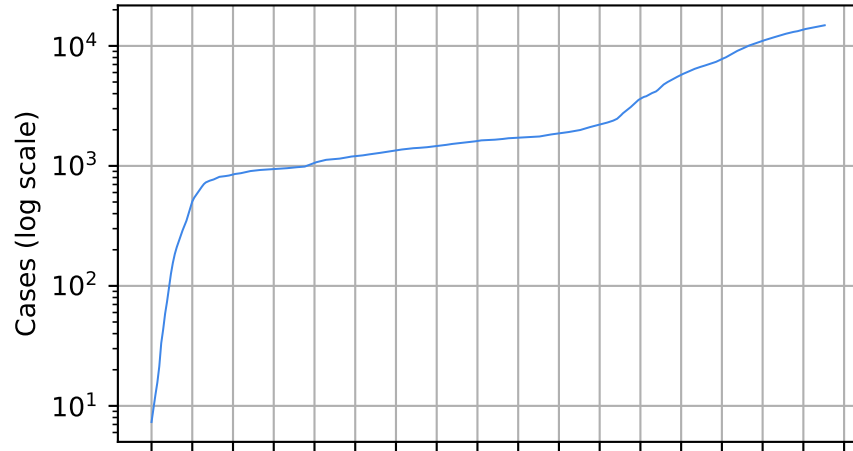

Covid-19 situation on 25 February, 2021 Vermont

Number of cases