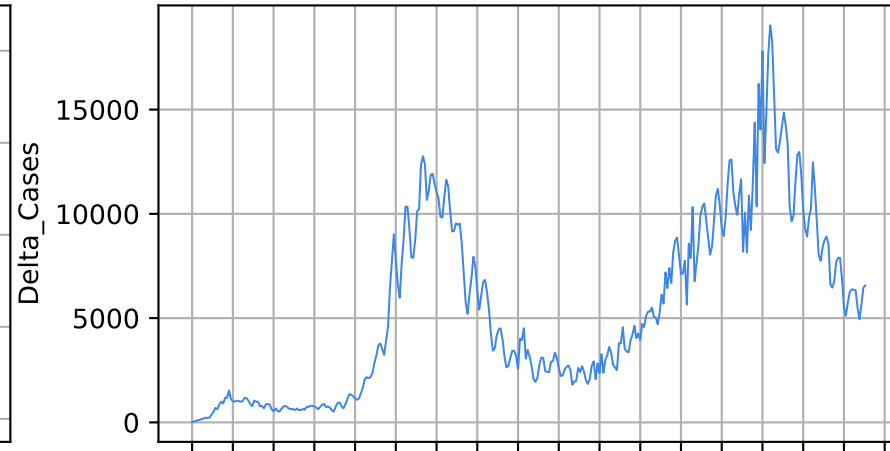

Texas

Number of cases

Daily number of cases

Number of dead

Daily number of death

Texas

15/03/20 05/04/20 26/04/20 17/05/20 07/06/20 28/06/20 19/07/20 09/08/20 30/08/20 11/09/20 01/10/20 22/10/20 13/11/20 03/12/20 24/01/21 14/02/21 07/03/21

15/03/20 05/04/20 26/04/20 17/05/20 07/06/20 28/06/20 19/07/20 09/08/20 30/08/20 11/09/20 01/10/20 22/10/20 13/11/20 03/12/20 24/01/21 14/02/21 07/03/21

Date

Date

Covid-19 situation on 25 February, 2021 Florida

Number of cases

Daily number of cases

Number of dead

Daily number of death

Florida

15/03/20
05/04/20
26/04/20
17/05/20
07/06/20
28/06/20
19/07/20
09/08/20
30/08/20
11/09/20
01/10/20
22/10/20
13/11/20
03/12/20
24/01/21
14/02/21
07/03/21