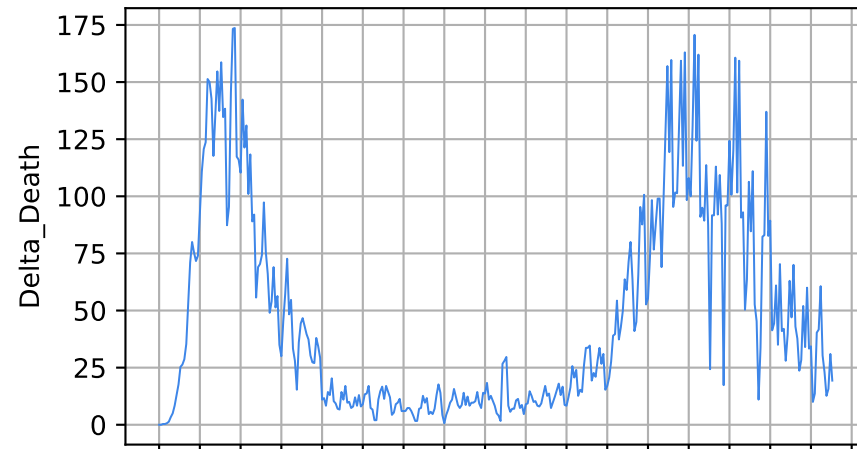

15/03/20
05/04/20
26/04/20
17/05/20
07/06/20
28/06/20
19/07/20
09/08/20
30/08/20
11/09/20
01/10/20
22/10/20
13/11/20
03/12/20
24/01/21
14/02/21
07/03/21

Date

Date

Covid-19 situation on 25 February, 2021 Indiana

Number of cases

Daily number of cases

Number of dead

Daily number of death

—*— Indiana

Covid-19 situation on 25 February, 2021 Michigan

Number of cases

Daily number of cases

Number of dead

Daily number of death

Michigan

15/03/20 05/04/20 26/04/20 17/05/20 07/06/20 28/06/20 19/07/20 09/08/20 30/08/20 20/09/20 11/10/20 01/11/20 22/11/20 13/12/20 03/01/21 24/01/21 14/02/21 07/03/21