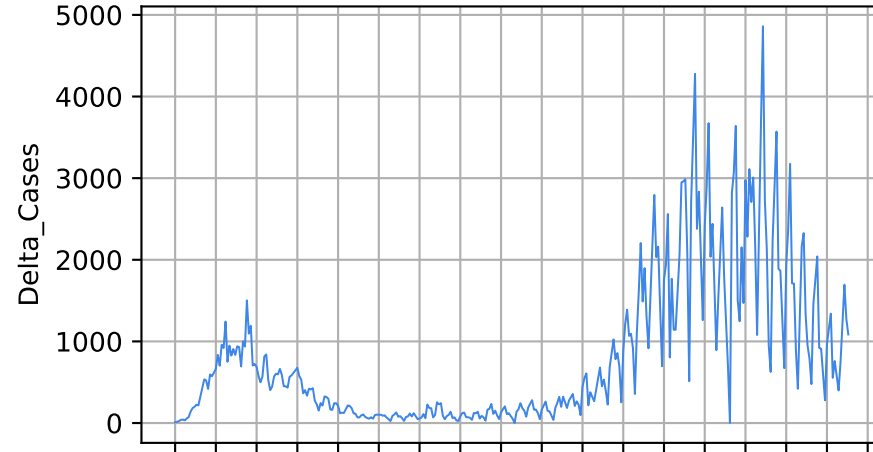

Daily number of cases