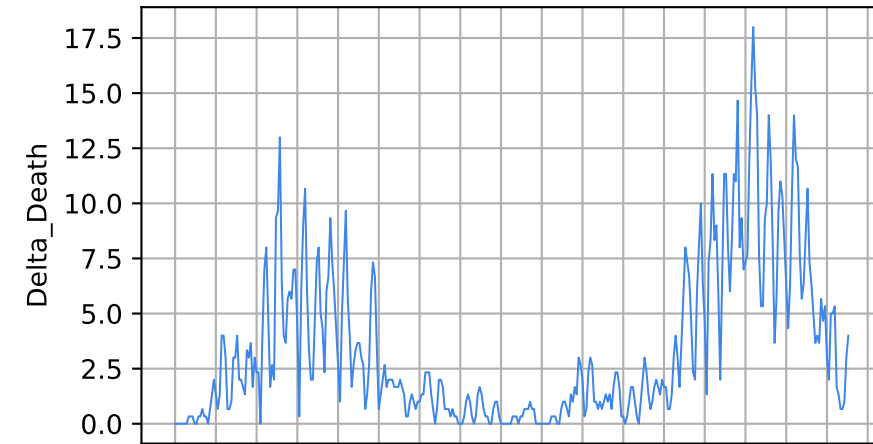

Daily number of death