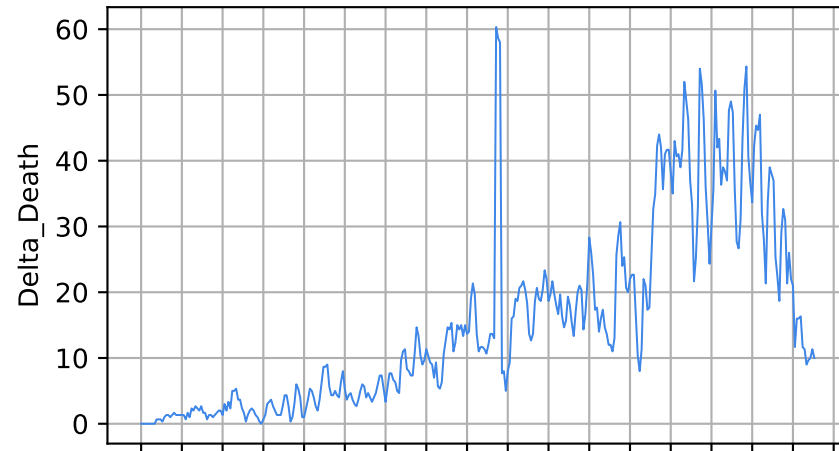

Number of cases

Daily number of cases

Number of dead

Daily number of death

Arkansas

15/03/20 05/04/20 26/04/20 17/05/20 07/06/20 28/06/20 19/07/20 09/08/20 30/08/20 20/09/20 11/10/20 01/11/20 22/11/20 13/12/20 03/01/21 24/01/21 14/02/21 07/03/21