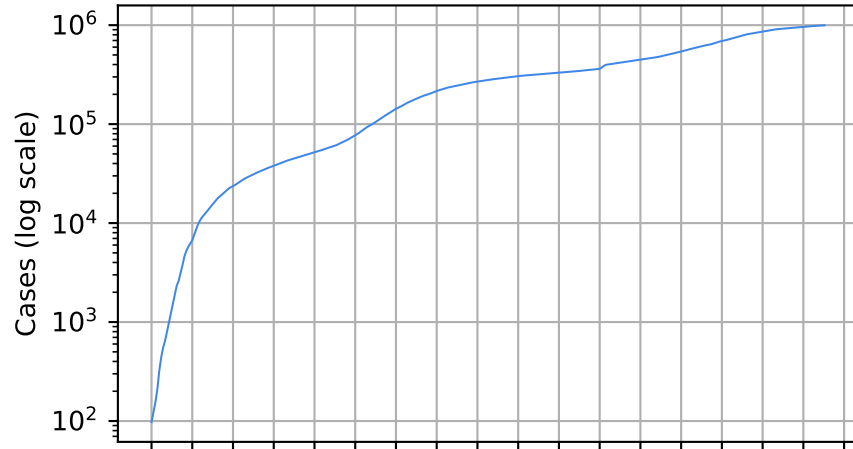

Covid-19 situation on 25 February, 2021 Georgia

Number of cases