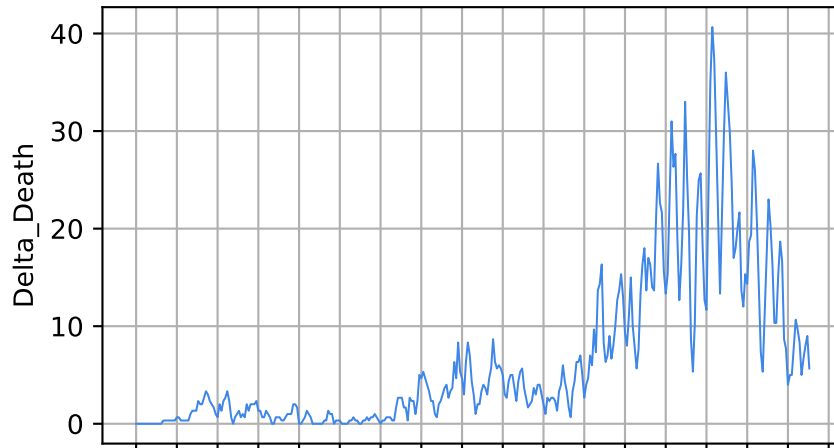

Number of cases

Daily number of cases

Number of dead

Daily number of death

West Virginia

15/03/20
05/04/20
26/04/20
17/05/20
07/06/20
28/06/20
19/07/20
09/08/20
30/08/20
11/09/20
01/10/20
22/10/20
13/11/20
03/12/20
24/01/21
14/02/21
07/03/21