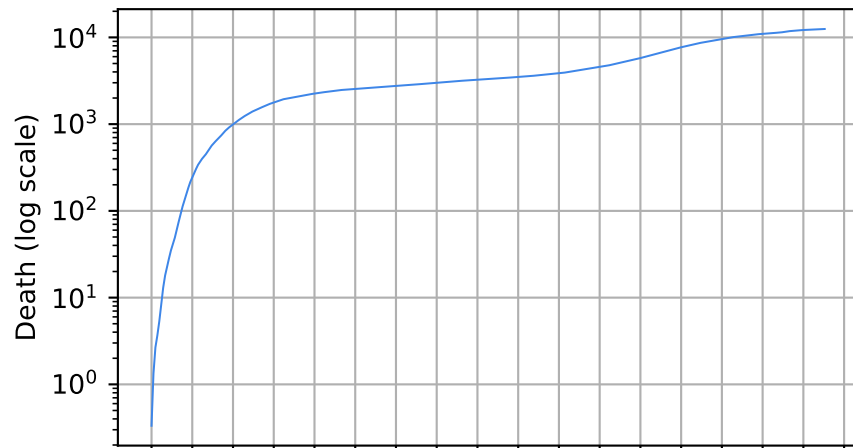

Number of dead