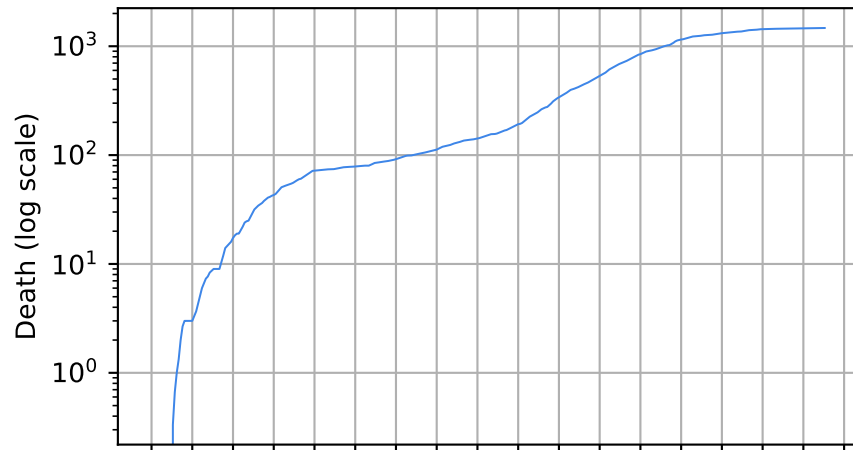

Number of dead