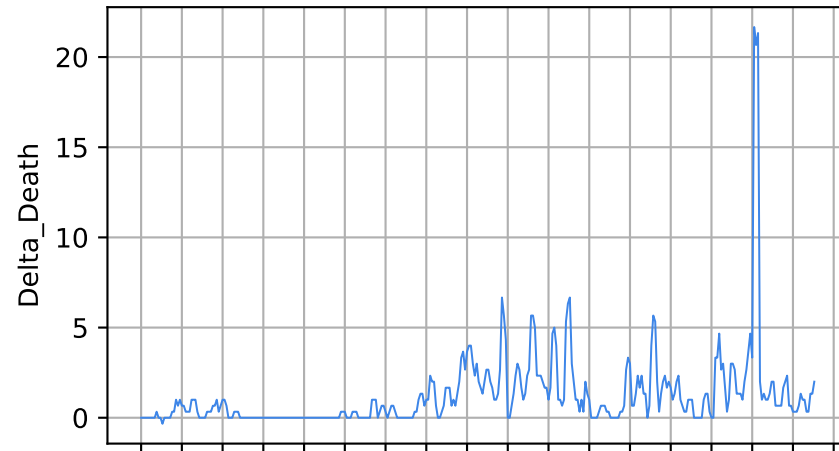

Hawaii

Number of cases

Daily number of cases

Number of dead

Daily number of death

— Hawaii

15/03/20 05/04/20 26/04/20 17/05/20 07/06/20 28/06/20 19/07/20 09/08/20 30/08/20 11/09/20 01/10/20 22/10/20 13/11/20 03/12/20 24/01/21 14/02/21 07/03/21