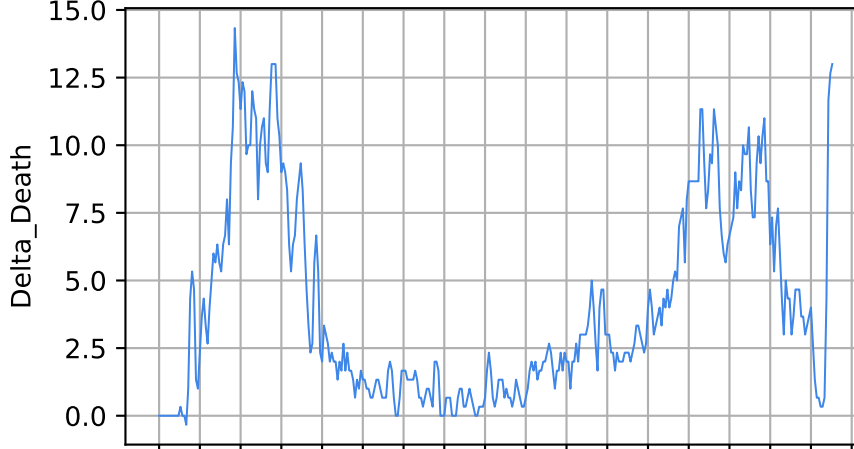

Number of cases

Daily number of cases

Number of dead

Daily number of death

Delaware

Covid-19 situation on 25 February, 2021 New Hampshire

Number of cases

Daily number of cases