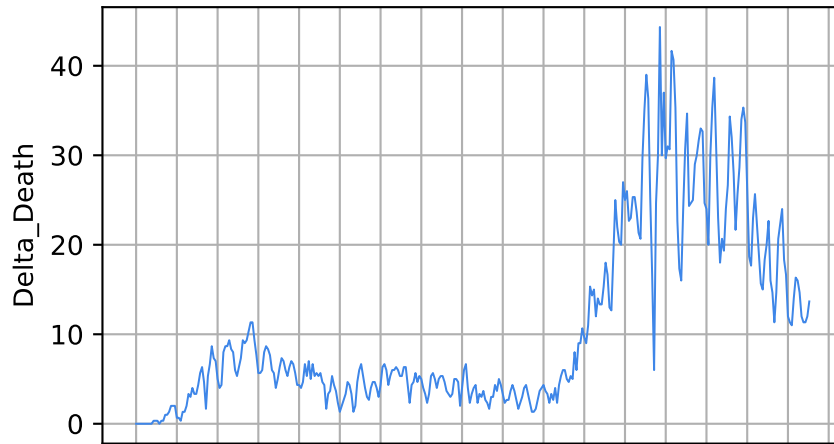

Number of cases

Daily number of cases

Number of dead

Daily number of death

—*— New Mexico

15/03/20 05/04/20 26/04/20 17/05/20 07/06/20 28/06/20 19/07/20 09/08/20 30/08/20 20/09/20 11/10/20 01/11/20 22/11/20 13/12/20 03/01/21 24/01/21 14/02/21 07/03/21