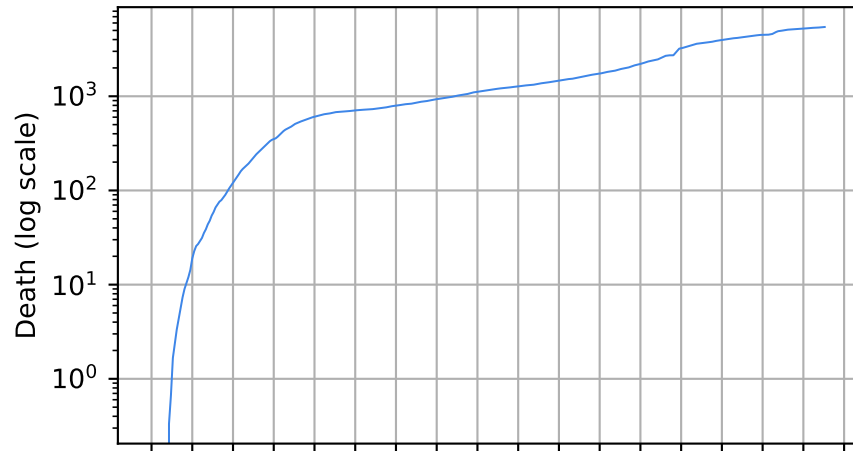

Iowa

Number of cases

Daily number of cases

Number of dead

Daily number of death

Iowa

15/03/20
05/04/20
26/04/20
17/05/20
07/06/20
28/06/20
19/07/20
09/08/20
30/08/20
20/09/20
11/10/20
01/11/20
22/11/20
13/12/20
03/01/21
24/01/21
14/02/21
07/03/21