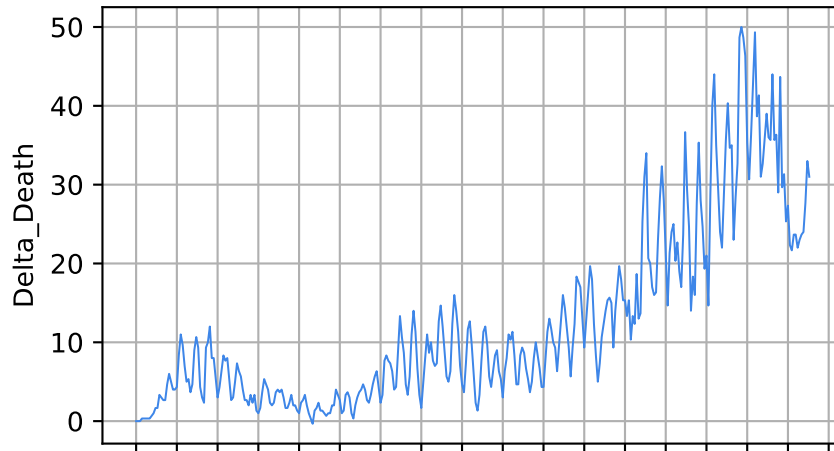

Number of cases

Daily number of cases

Number of dead

Daily number of death

Oklahoma

15/03/20 05/04/20 26/04/20 17/05/20 07/06/20 28/06/20 19/07/20 09/08/20 30/08/20 20/09/20 11/10/20 01/11/20 22/11/20 13/12/20 03/01/21 24/01/21 14/02/21 07/03/21