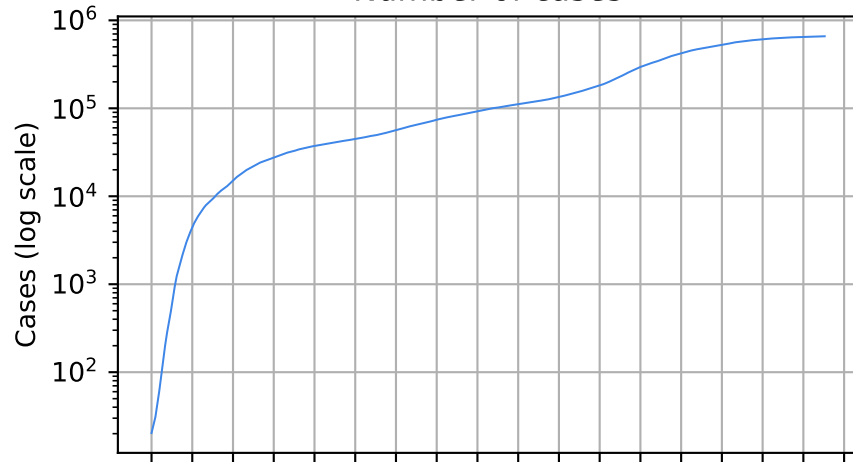

Covid-19 situation on 25 February, 2021 Indiana

Number of cases