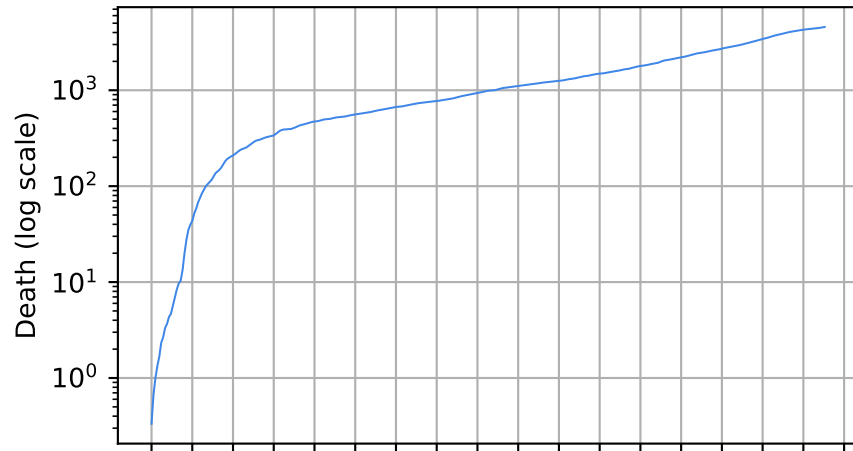

Number of dead