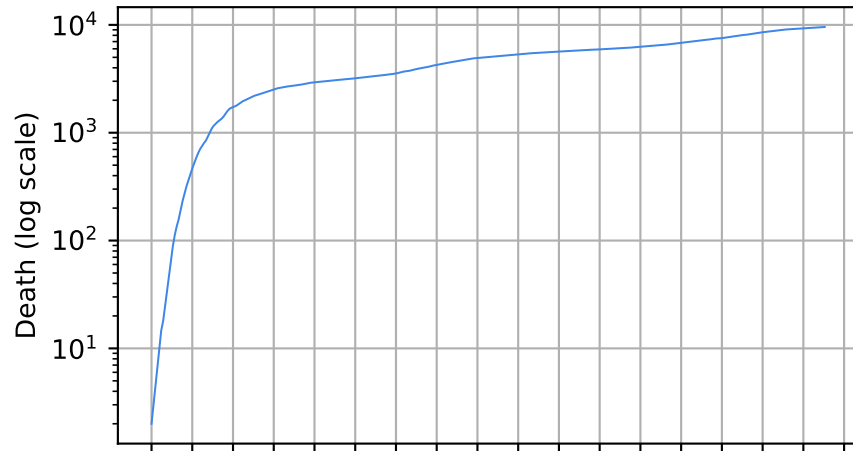

Date

Covid-19 situation on 25 February, 2021 Louisiana

Number of cases

Daily number of cases

Number of dead

Daily number of death

— Louisiana

15/03/20 05/04/20 26/04/20 17/05/20 07/06/20 28/06/20 19/07/20 09/08/20 30/08/20 11/09/20 01/10/20 22/10/20 13/11/20 03/12/20 24/01/21 14/02/21 07/03/21