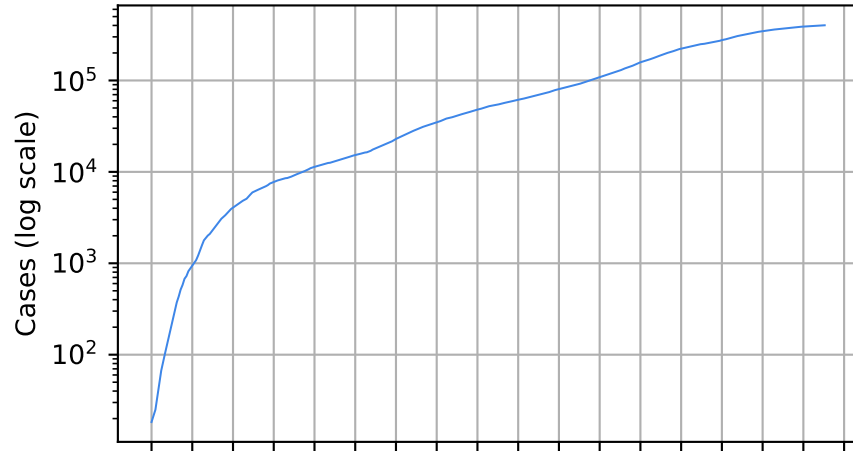

Covid-19 situation on 25 February, 2021 Kentucky

Number of cases