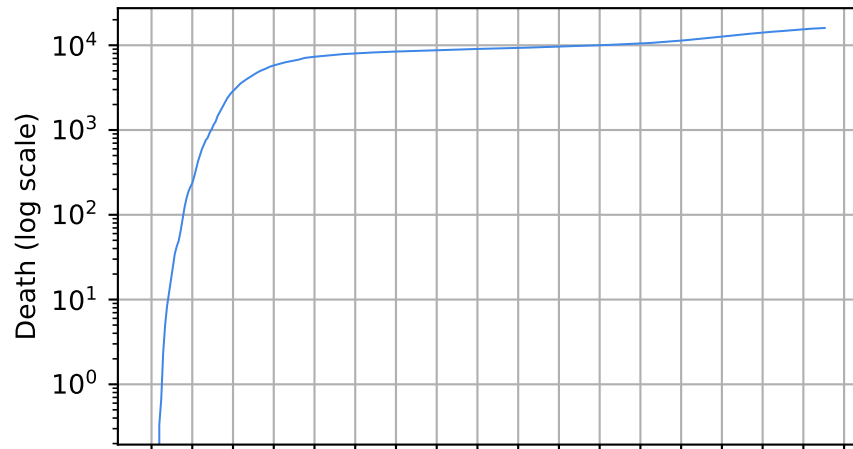

Date

Date

Covid-19 situation on 25 February, 2021 Massachusetts

Number of cases

Daily number of cases

Number of dead

Daily number of death

Massachusetts