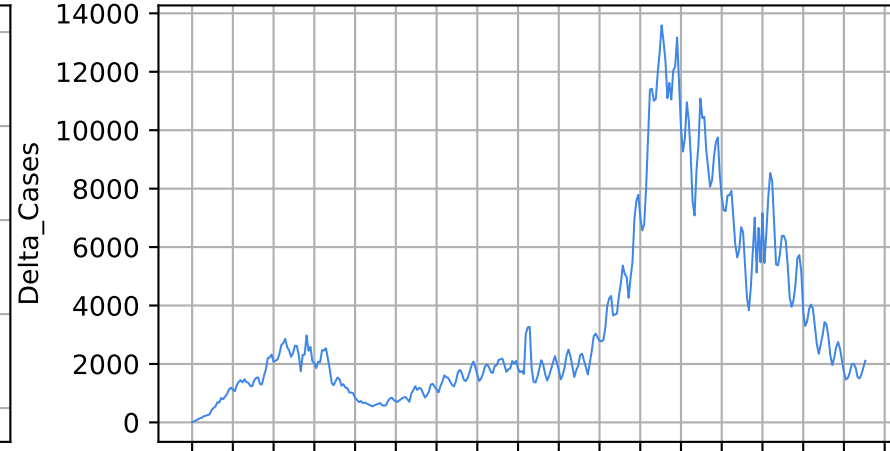

Number of cases

Daily number of cases

Number of dead

Daily number of death

— New York

15/03/20 05/04/20 26/04/20 17/05/20 07/06/20 28/06/20 19/07/20 09/08/20 30/08/20 20/09/20 11/10/20 01/11/20 22/11/20 13/12/20 03/01/21 24/01/21 14/02/21

15/03/20 05/04/20 26/04/20 17/05/20 07/06/20 28/06/20 19/07/20 09/08/20 30/08/20 20/09/20 11/10/20 01/11/20 22/11/20 13/12/20 03/01/21 24/01/21 14/02/21

Date

Date

Covid-19 situation on 25 February, 2021 Illinois

Number of cases

Daily number of cases

Number of dead

Daily number of death

Illinois

15/03/20 05/04/20 26/04/20 17/05/20 07/06/20 28/06/20 19/07/20 09/08/20 30/08/20 20/09/20 11/10/20 01/11/20 22/11/20 13/12/20 03/01/21 24/01/21 14/02/21 07/03/21