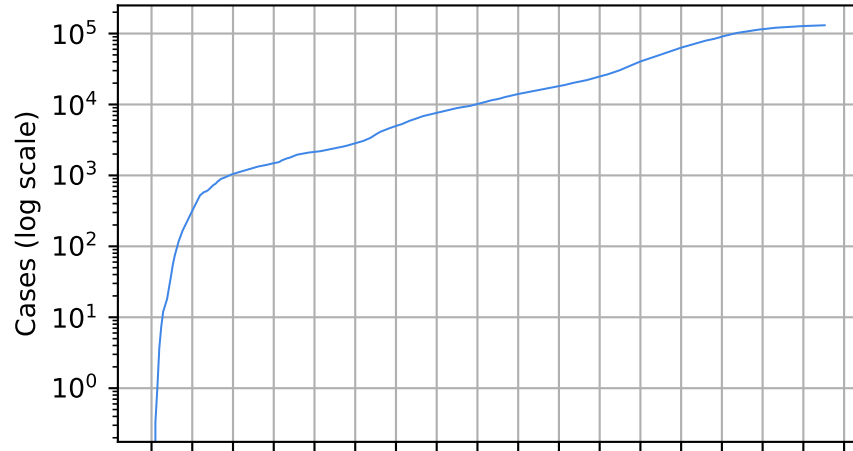

Covid-19 situation on 25 February, 2021 West Virginia

Number of cases