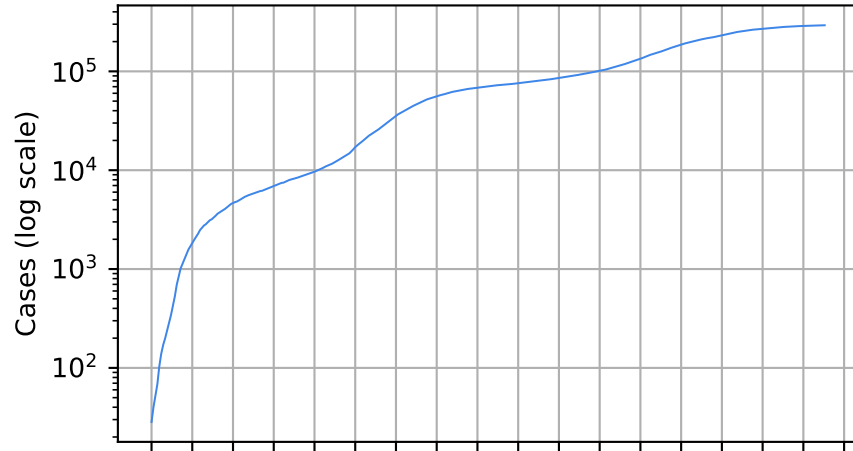

Covid-19 situation on 25 February, 2021 Nevada

Number of cases