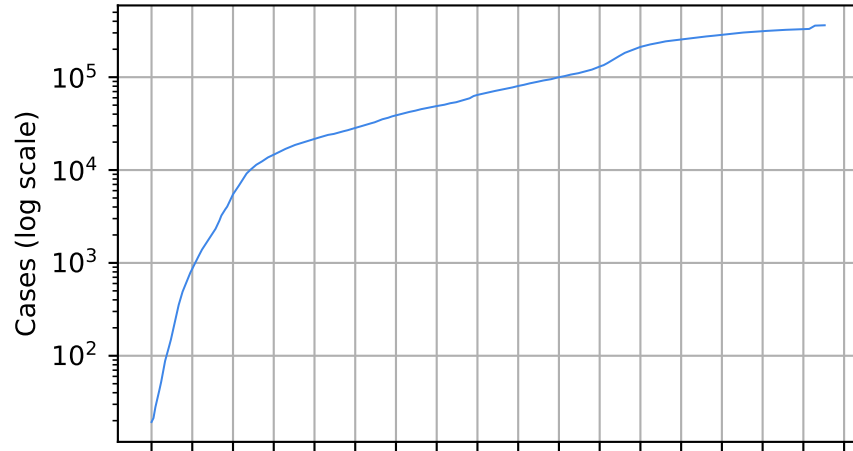

Covid-19 situation on 25 February, 2021

Iowa

Number of cases