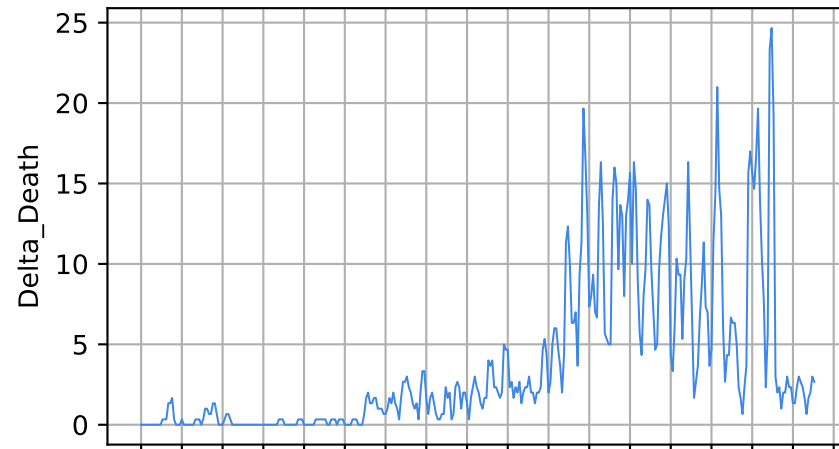

Number of cases

Daily number of cases

Number of dead

Daily number of death

—*— Montana

15/03/20
05/04/20
26/04/20
17/05/20
07/06/20
28/06/20
19/07/20
09/08/20
30/08/20
11/09/20
01/10/20
22/10/20
13/11/20
03/12/20
24/01/21
14/02/21
07/03/21