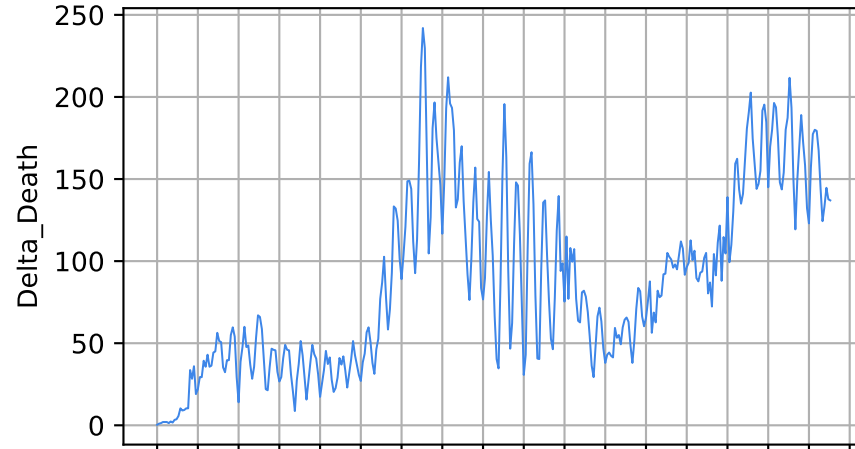

Texas

Number of cases

Daily number of cases

Number of dead

Daily number of death

Texas

15/03/20 05/04/20 26/04/20 17/05/20 07/06/20 28/06/20 19/07/20 09/08/20 30/08/20 11/09/20 01/10/20 22/10/20 13/11/20 03/12/20 24/01/21 14/02/21 07/03/21

15/03/20 05/04/20 26/04/20 17/05/20 07/06/20 28/06/20 19/07/20 09/08/20 30/08/20 11/09/20 01/10/20 22/10/20 13/11/20 03/12/20 24/01/21 14/02/21 07/03/21

Date

Date

Covid-19 situation on 25 February, 2021 Florida

Number of cases

Daily number of cases

Number of dead

Daily number of death

Florida

15/03/20
05/04/20
26/04/20
17/05/20
07/06/20
28/06/20
19/07/20
09/08/20
30/08/20
11/09/20
01/10/20
22/10/20
13/11/20
03/12/20
24/01/21
14/02/21
07/03/21

Date

15/03/20
05/04/20
26/04/20
17/05/20
07/06/20
28/06/20
19/07/20
09/08/20
30/08/20
11/09/20
01/10/20
22/10/20
13/11/20
03/12/20
24/01/21
14/02/21
07/03/21

Date

Covid-19 situation on 25 February, 2021 New York