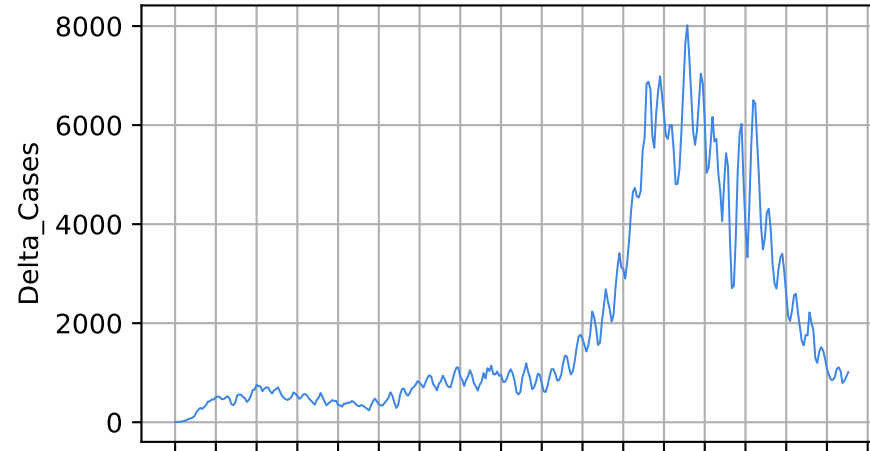

15/03/20
05/04/20
26/04/20
17/05/20
07/06/20
28/06/20
19/07/20
09/08/20
30/08/20
11/09/20
01/10/20
22/10/20
13/11/20
03/12/20
24/01/21
14/02/21
07/03/21

Date

Date

Covid-19 situation on 25 February, 2021 Indiana

Number of cases

Daily number of cases

Number of dead

Daily number of death

—*— Indiana

Covid-19 situation on 25 February, 2021 Michigan

Number of cases

Daily number of cases