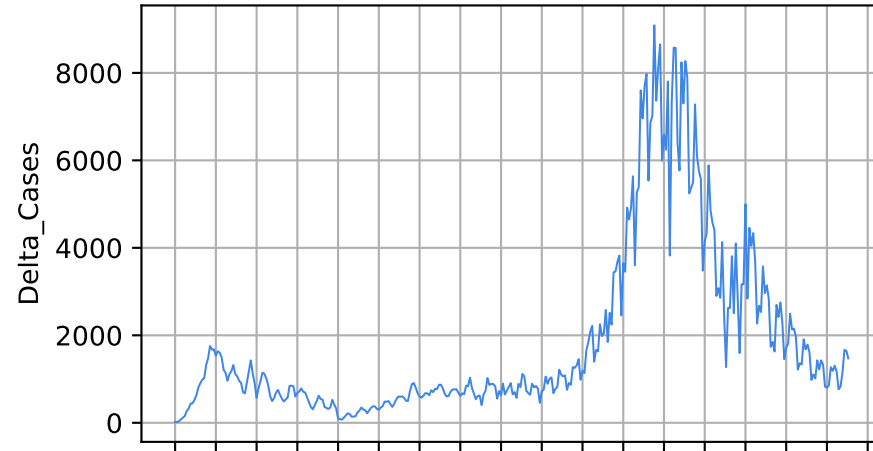

15/03/20
05/04/20
26/04/20
17/05/20
07/06/20
28/06/20
19/07/20
09/08/20
30/08/20
11/09/20
01/10/20
22/10/20
13/11/20
03/12/20
24/01/21
14/02/21
07/03/21

Date

Date

Covid-19 situation on 25 February, 2021 Indiana

Number of cases

Daily number of cases

Number of dead

Daily number of death

—*— Indiana

Covid-19 situation on 25 February, 2021 Michigan

Number of cases

Daily number of cases

Number of dead

Daily number of death

Michigan

15/03/20 05/04/20 26/04/20 17/05/20 07/06/20 28/06/20 19/07/20 09/08/20 30/08/20 20/09/20 11/10/20 01/11/20 22/11/20 13/12/20 03/01/21 24/01/21 14/02/21 07/03/21