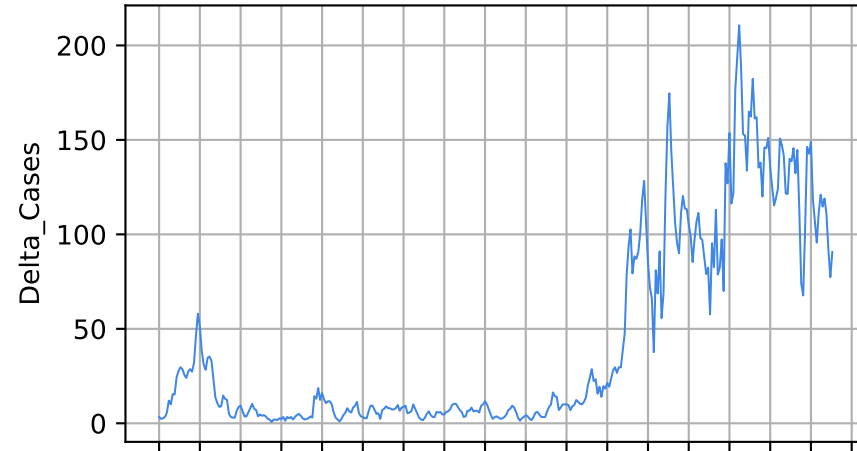

Daily number of cases