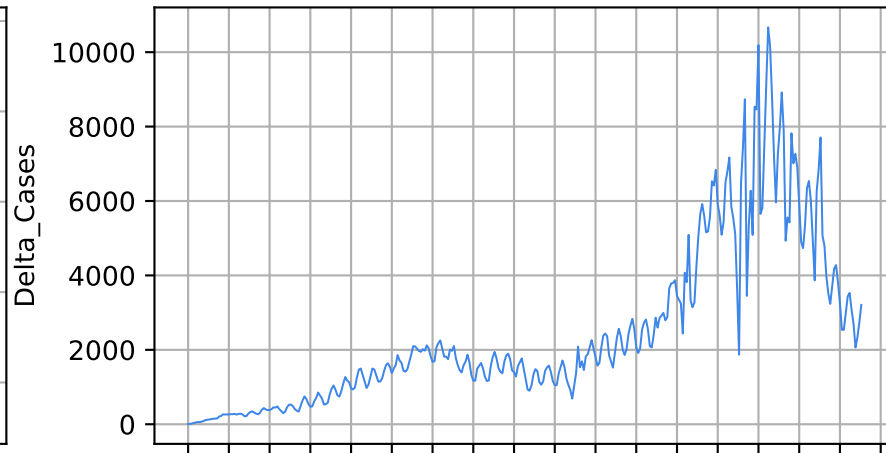

Daily number of cases