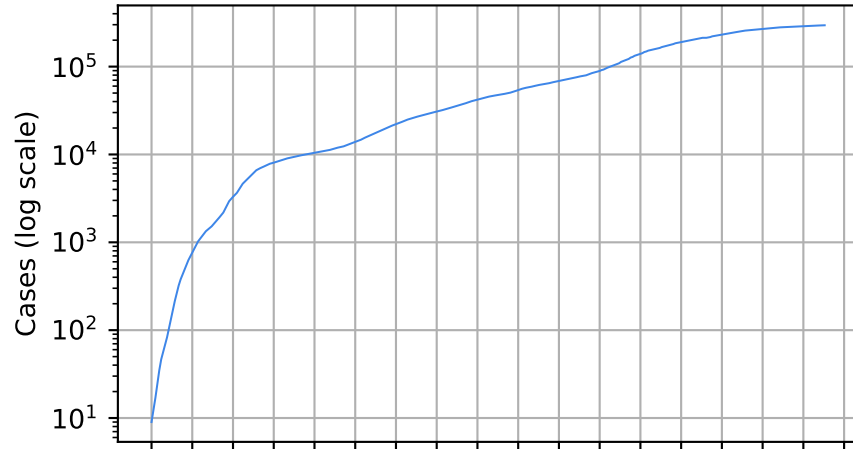

Covid-19 situation on 25 February, 2021 Kansas

Number of cases