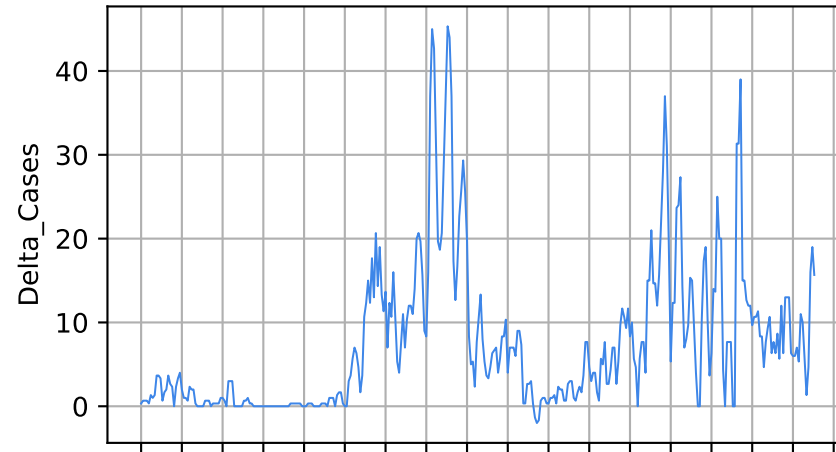

Daily number of cases