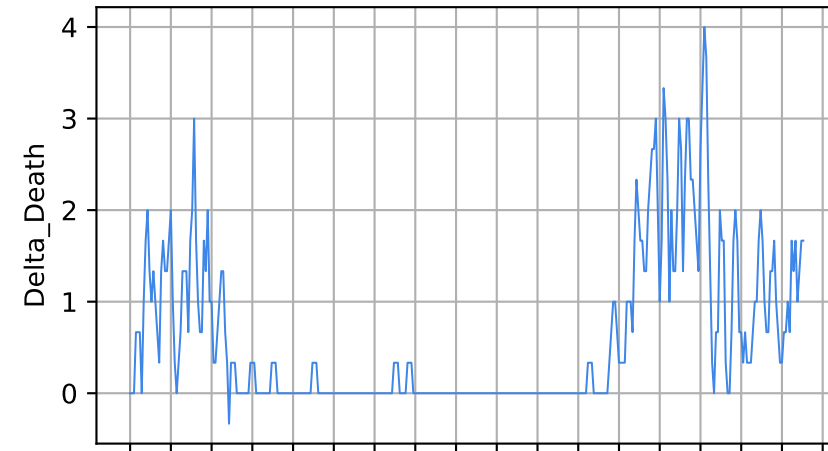

Number of cases

Daily number of cases

Number of dead

Daily number of death

—*— Vermont

15/03/20 05/04/20 26/04/20 17/05/20 07/06/20 28/06/20 19/07/20 09/08/20 30/08/20 20/09/20 11/10/20 01/11/20 22/11/20 13/12/20 03/01/21 24/01/21 14/02/21 07/03/21