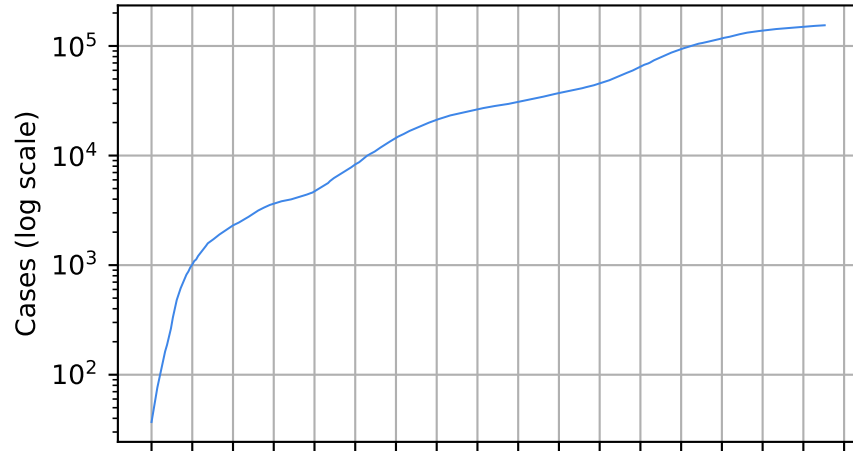

Covid-19 situation on 25 February, 2021 Oregon

Number of cases