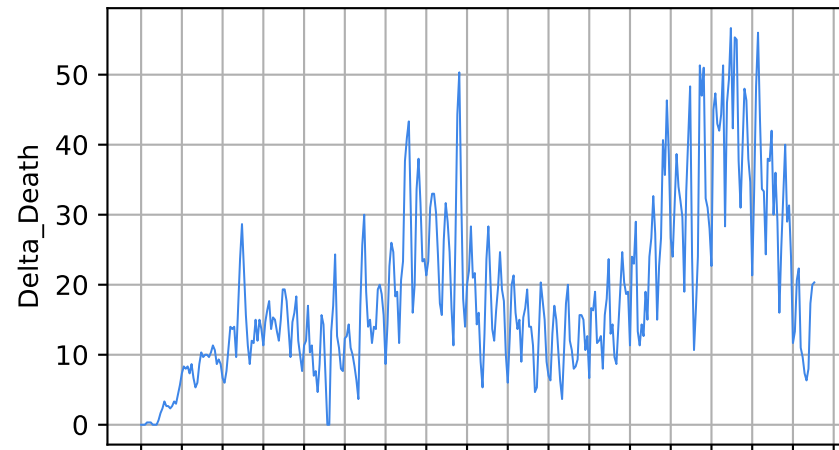

Number of cases

Daily number of cases

Number of dead

Daily number of death

Mississippi

15/03/20 05/04/20 26/04/20 17/05/20 07/06/20 28/06/20 19/07/20 09/08/20 30/08/20 20/09/20 11/10/20 01/11/20 22/11/20 13/12/20 03/01/21 24/01/21 14/02/21 07/03/21