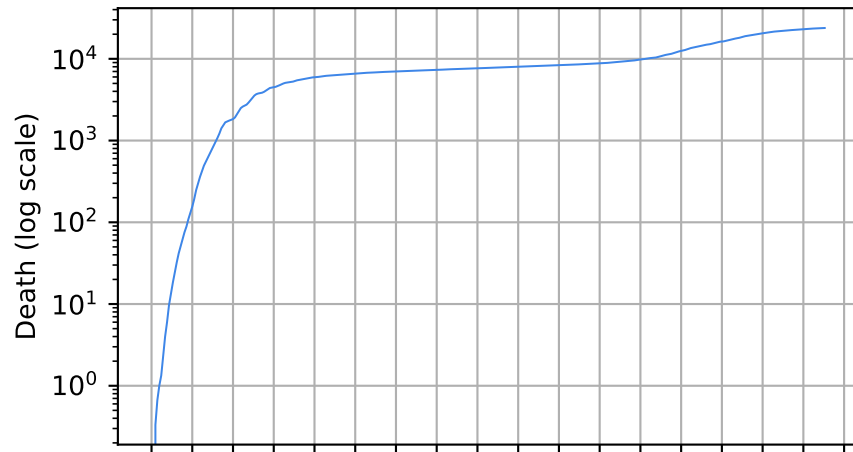

Number of dead