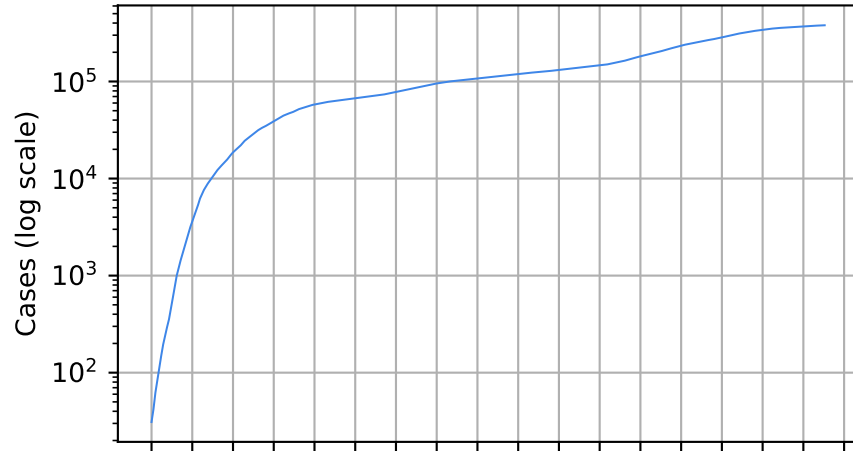

Covid-19 situation on 25 February, 2021 Maryland

Number of cases