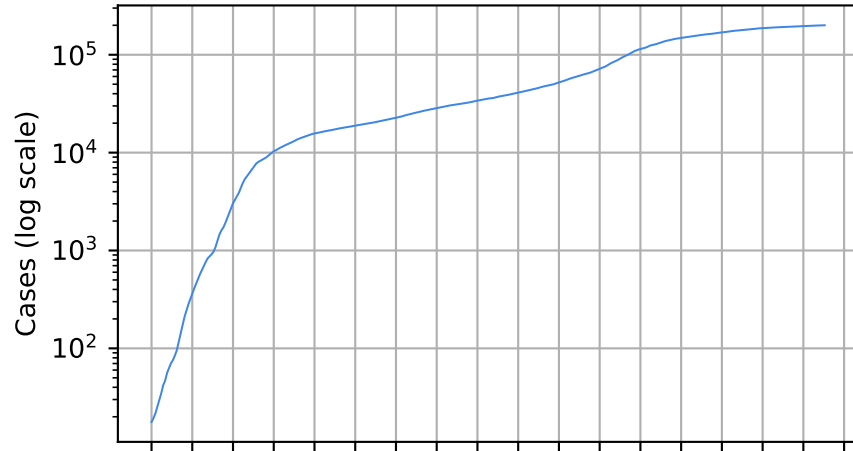

Covid-19 situation on 25 February, 2021 Nebraska

Number of cases