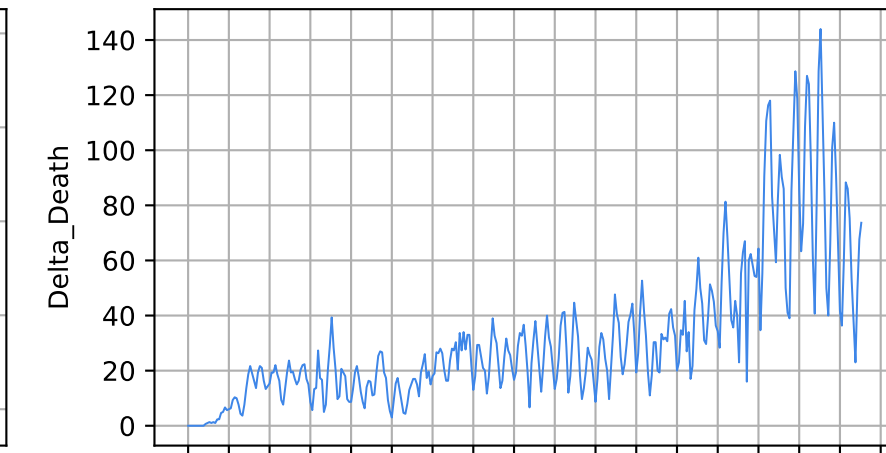

Number of cases

Daily number of cases

Number of dead

Daily number of death

North Carolina

15/03/20
05/04/20
26/04/20
17/05/20
07/06/20
28/06/20
19/07/20
09/08/20
30/08/20
11/09/20
01/10/20
22/10/20
13/11/20
03/12/20
24/01/21
14/02/21
07/03/21

15/03/20
05/04/20
26/04/20
17/05/20
07/06/20
28/06/20
19/07/20
09/08/20
30/08/20
11/09/20
01/10/20
22/10/20
13/11/20
03/12/20
24/01/21
14/02/21
07/03/21

Date

Date

Covid-19 situation on 25 February, 2021 Arizona