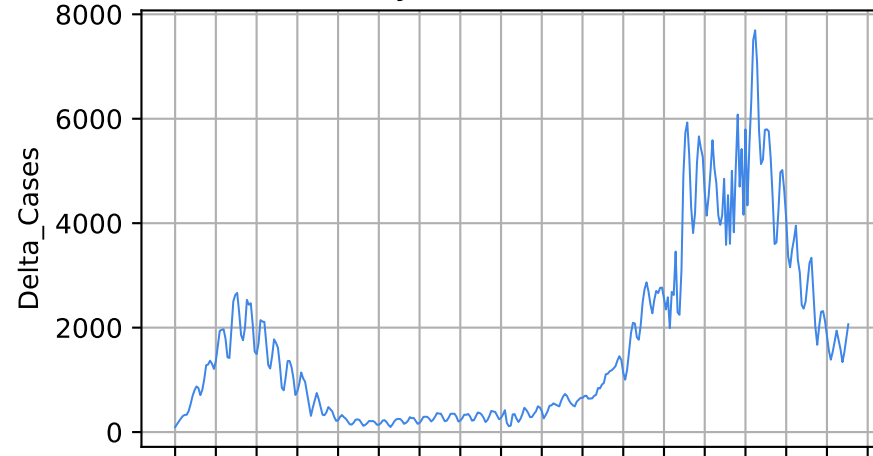

Date

Date

Covid-19 situation on 25 February, 2021 Massachusetts

Number of cases

Daily number of cases

Number of dead

Daily number of death

Massachusetts

15/03/20 05/04/20 26/04/20 17/05/20 07/06/20 28/06/20 19/07/20 09/08/20 30/08/20 20/09/20 11/10/20 01/11/20 22/11/20 13/12/20 03/01/21 24/01/21 14/02/21

15/03/20 05/04/20 26/04/20 17/05/20 07/06/20 28/06/20 19/07/20 09/08/20 30/08/20 20/09/20 11/10/20 01/11/20 22/11/20 13/12/20 03/01/21 24/01/21 14/02/21