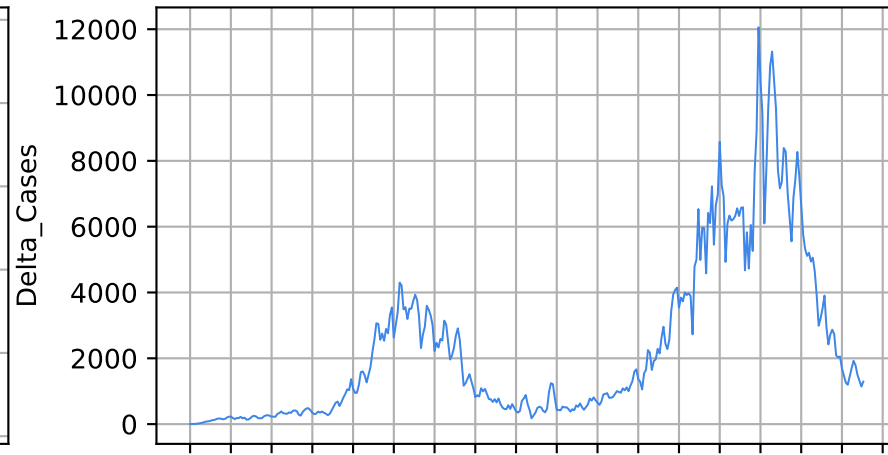

Daily number of cases