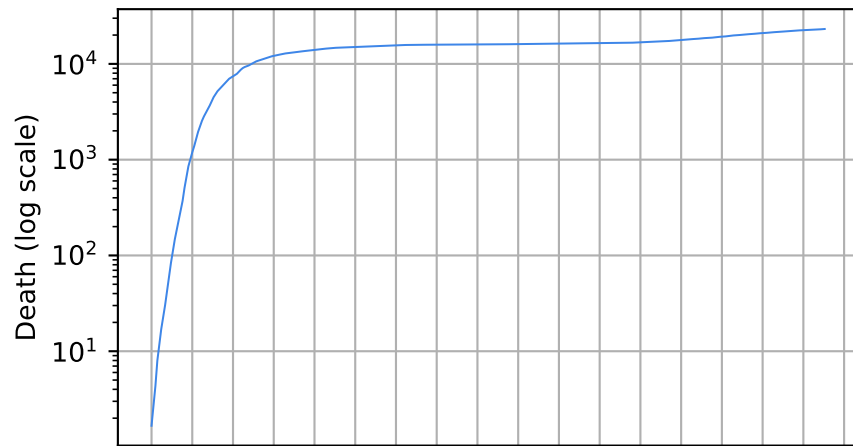

Number of dead