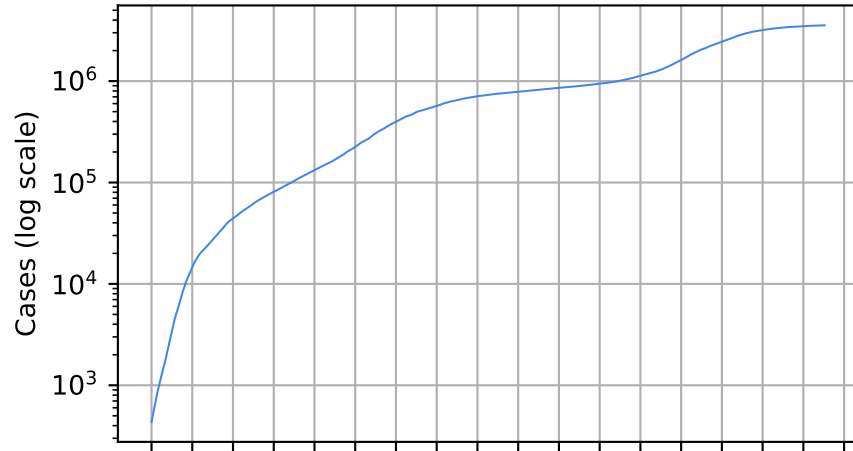

Covid-19 situation on 25 February, 2021 California

Number of cases

Daily number of cases

Number of dead

Daily number of death

California

15/03/20
05/04/20
26/04/20
17/05/20
07/06/20
28/06/20
19/07/20
09/08/20
30/08/20
20/09/20
11/10/20
01/11/20
22/11/20
13/12/20
03/01/21
24/01/21
14/02/21
07/03/21