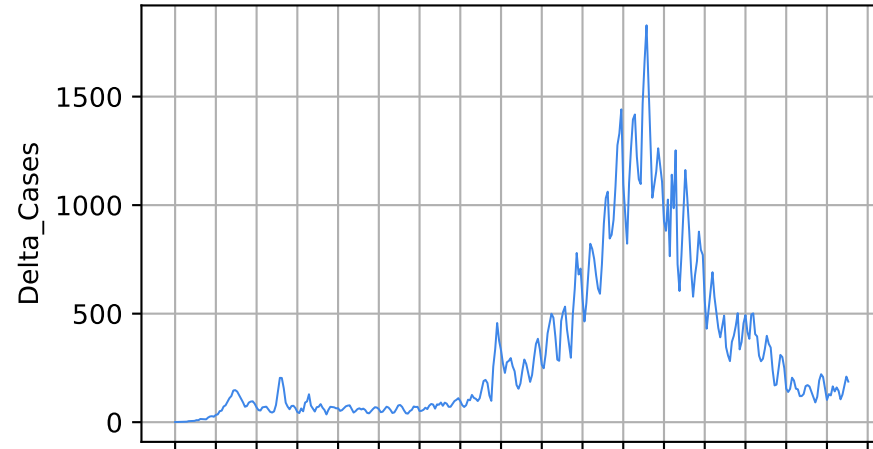

Daily number of cases