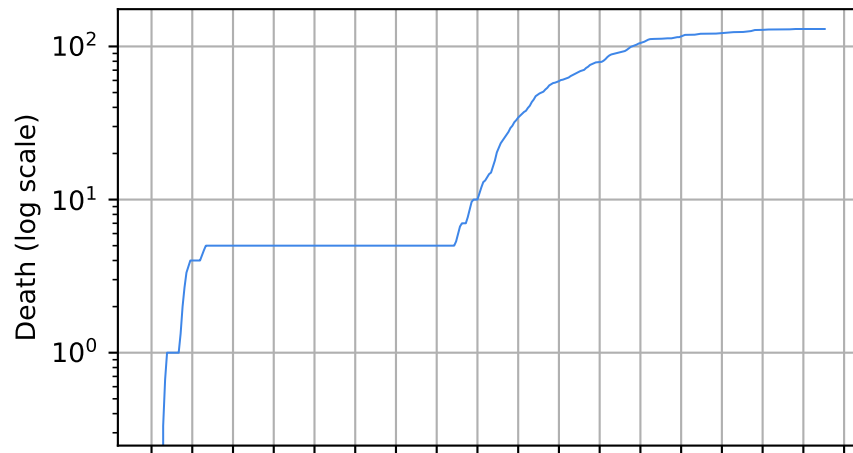

Number of cases

Daily number of cases

Number of dead

Daily number of death

Guam

15/03/20 05/04/20 26/04/20 17/05/20 07/06/20 28/06/20 19/07/20 09/08/20 30/08/20 20/09/20 11/10/20 01/11/20 22/11/20 13/12/20 03/01/21 24/01/21 14/02/21 07/03/21