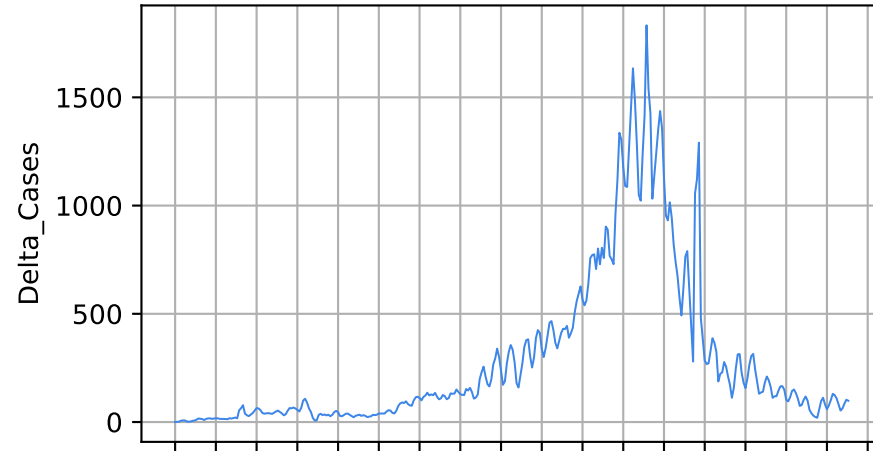

Daily number of cases