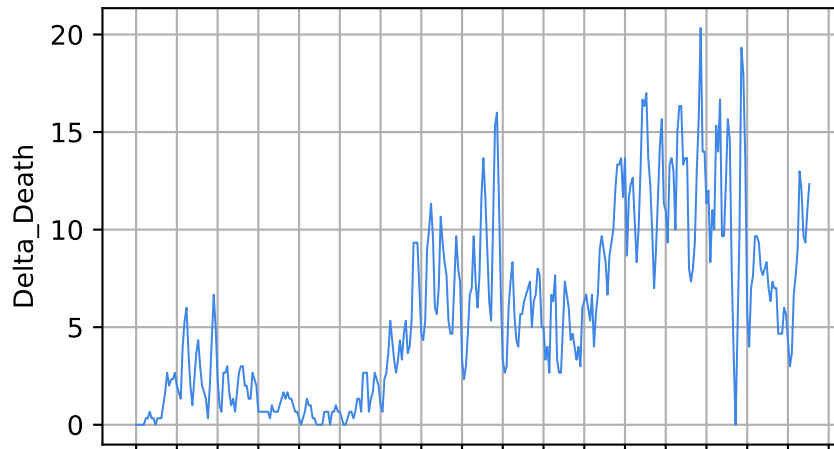

Puerto Rico

Number of cases

Daily number of cases

Number of dead

Daily number of death

—*— Puerto Rico

15/03/20 05/04/20 26/04/20 17/05/20 07/06/20 28/06/20 19/07/20 09/08/20 30/08/20 20/09/20 11/10/20 01/11/20 22/11/20 13/12/20 03/01/21 24/01/21 14/02/21 07/03/21