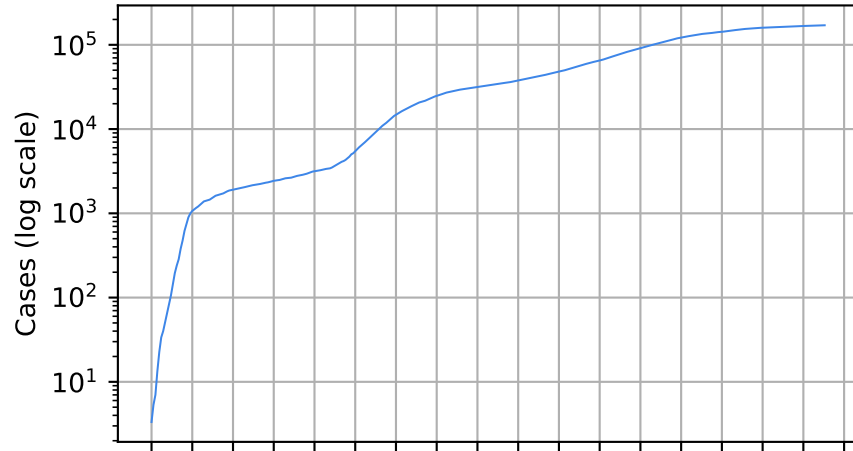

Covid-19 situation on 25 February, 2021 Idaho

Number of cases