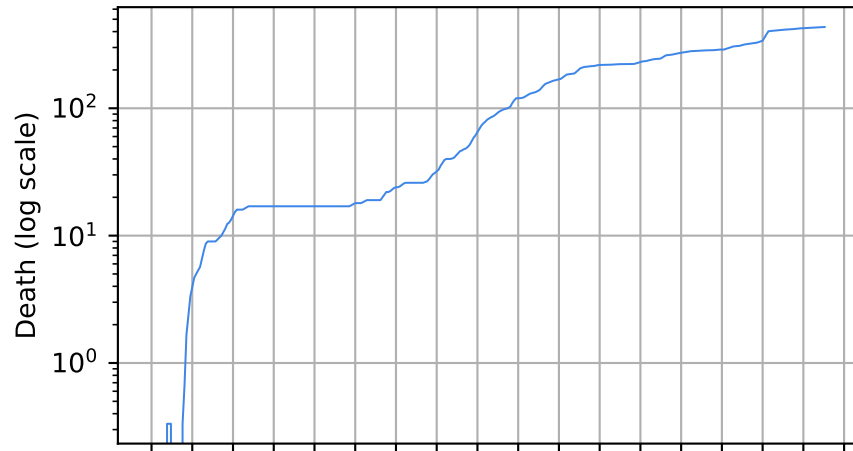

Hawaii

Number of cases

Daily number of cases

Number of dead

Daily number of death

— Hawaii

15/03/20 05/04/20 26/04/20 17/05/20 07/06/20 28/06/20 19/07/20 09/08/20 30/08/20 11/09/20 01/10/20 22/10/20 13/11/20 03/12/20 24/01/21 14/02/21 07/03/21