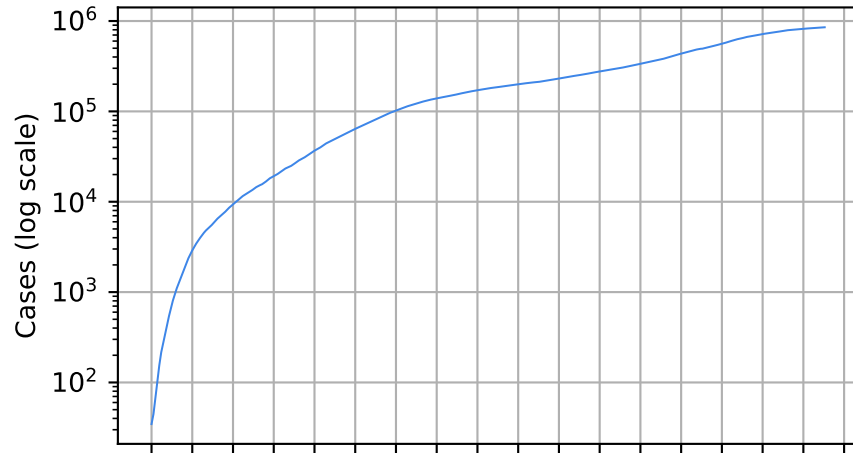

Covid-19 situation on 25 February, 2021 North Carolina

Number of cases