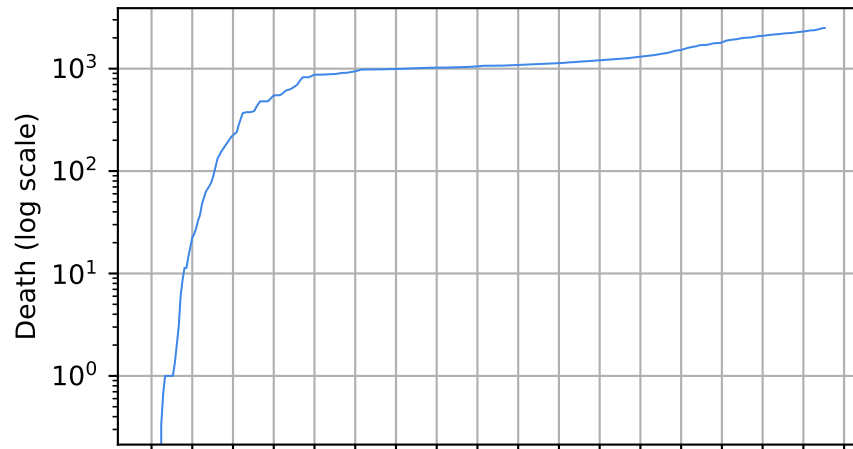

Number of dead