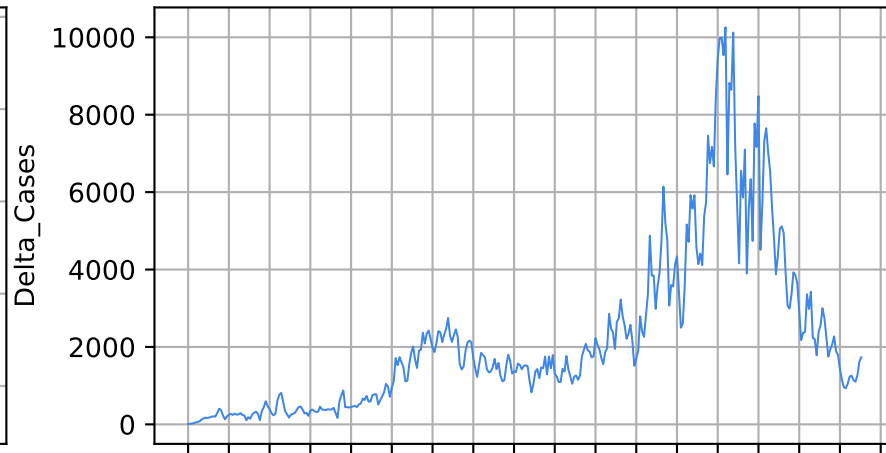

15/03/20 05/04/20 26/04/20 17/05/20 07/06/20 28/06/20 19/07/20 09/08/20 30/08/20 20/09/20 11/10/20 01/11/20 22/11/20 13/12/20 03/01/21 24/01/21 14/02/21 07/03/21

Date

Date

Covid-19 situation on 25 February, 2021 Tennessee

Number of cases

Daily number of cases

Number of dead

Daily number of death

Tennessee

15/03/20
05/04/20
26/04/20
17/05/20
07/06/20
28/06/20
19/07/20
09/08/20
30/08/20
11/09/20
01/10/20
22/10/20
13/11/20
03/12/20
24/01/21
14/02/21
07/03/21