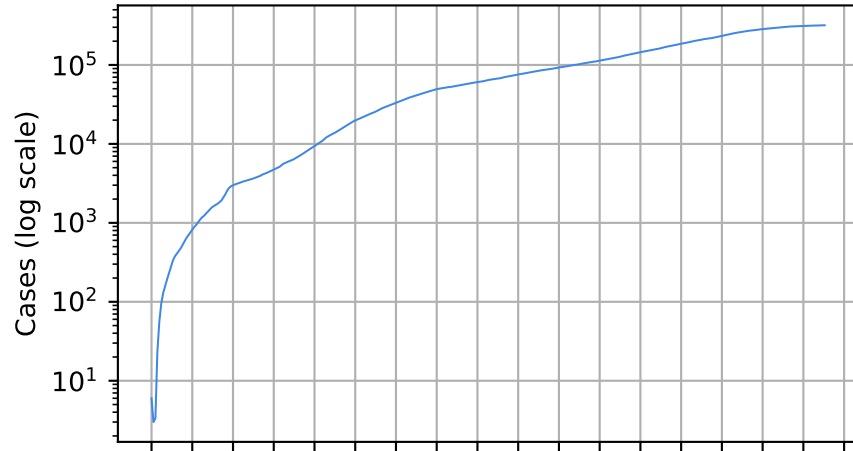

Covid-19 situation on 25 February, 2021 Arkansas

Number of cases