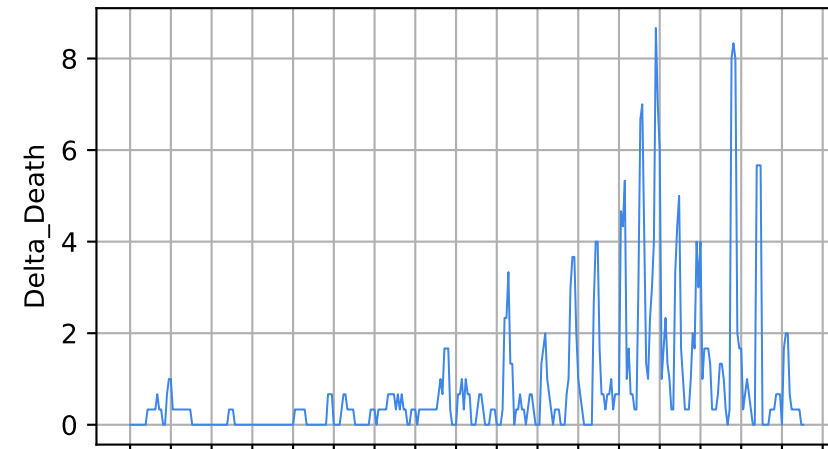

Number of dead

Daily number of death

New Hampshire

Covid-19 situation on 25 February, 2021 Alaska

Number of cases

Daily number of cases

Number of dead

Daily number of death