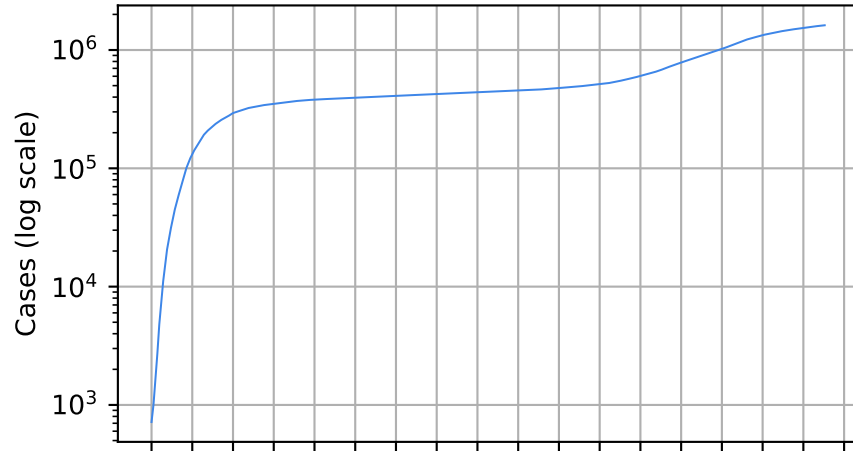

Covid-19 situation on 25 February, 2021 New York

Number of cases