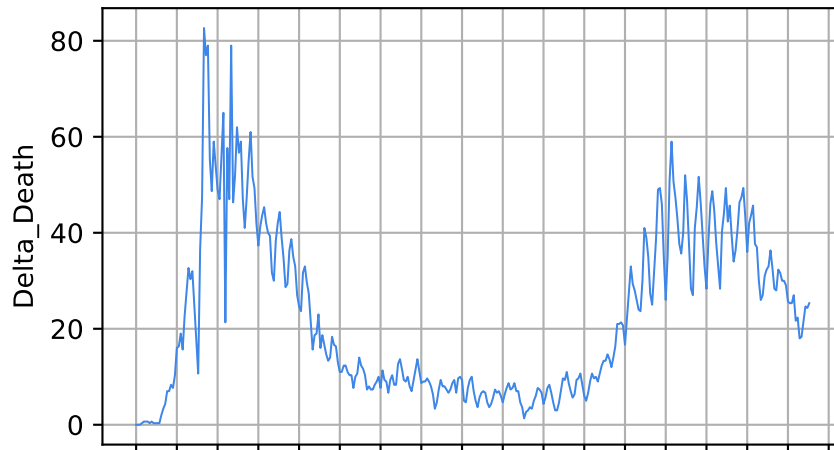

Number of cases

Daily number of cases

Number of dead

Daily number of death

— Maryland

15/03/20
05/04/20
26/04/20
17/05/20
07/06/20
28/06/20
19/07/20
09/08/20
30/08/20
20/09/20
11/10/20
01/11/20
22/11/20
13/12/20
03/01/21
24/01/21
14/02/21
07/03/21