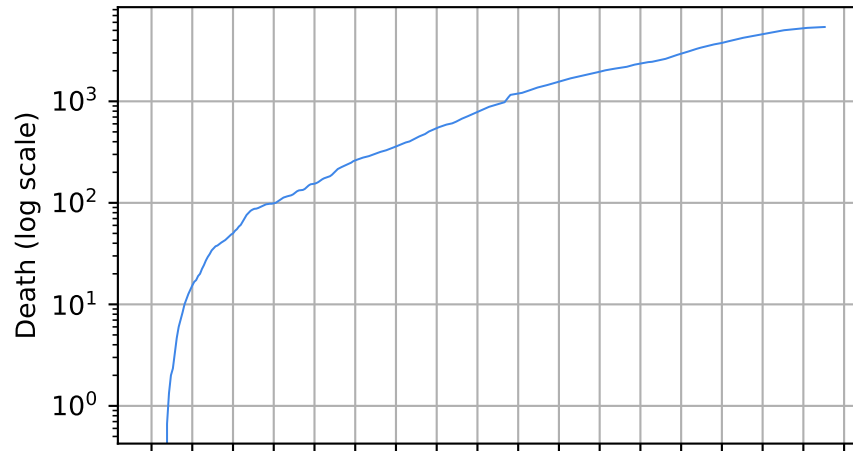

Number of dead