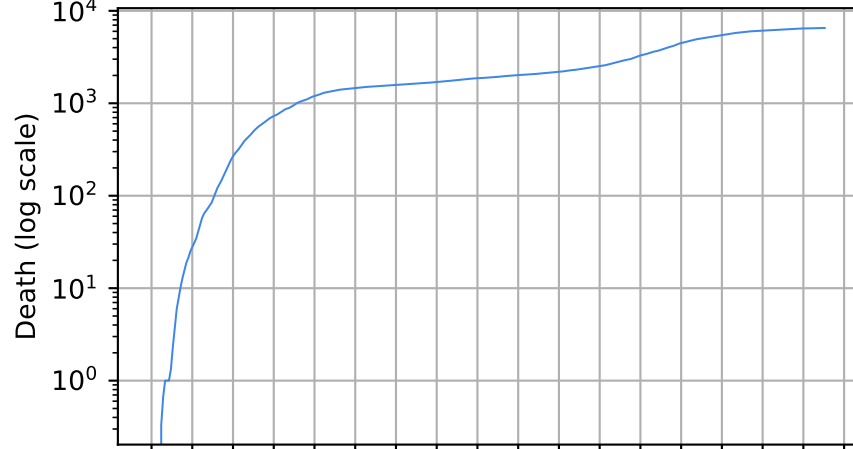

Date

Date

Covid-19 situation on 25 February, 2021 Minnesota

Number of cases

Daily number of cases

Number of dead

Daily number of death

Minnesota