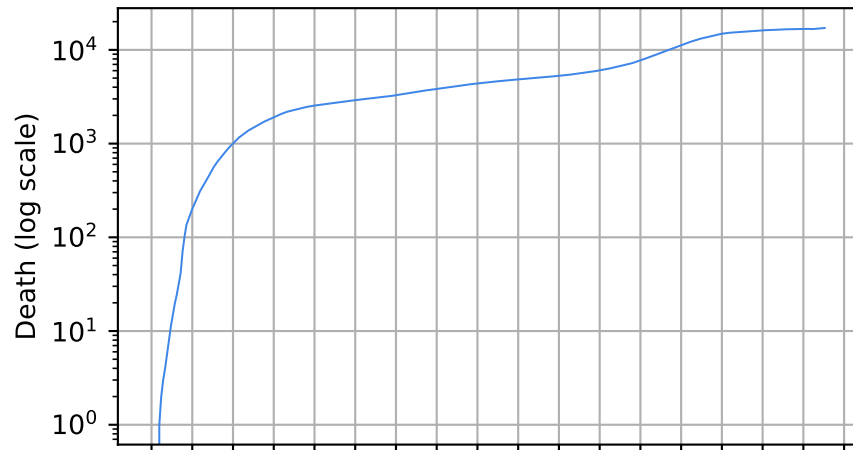

Number of dead