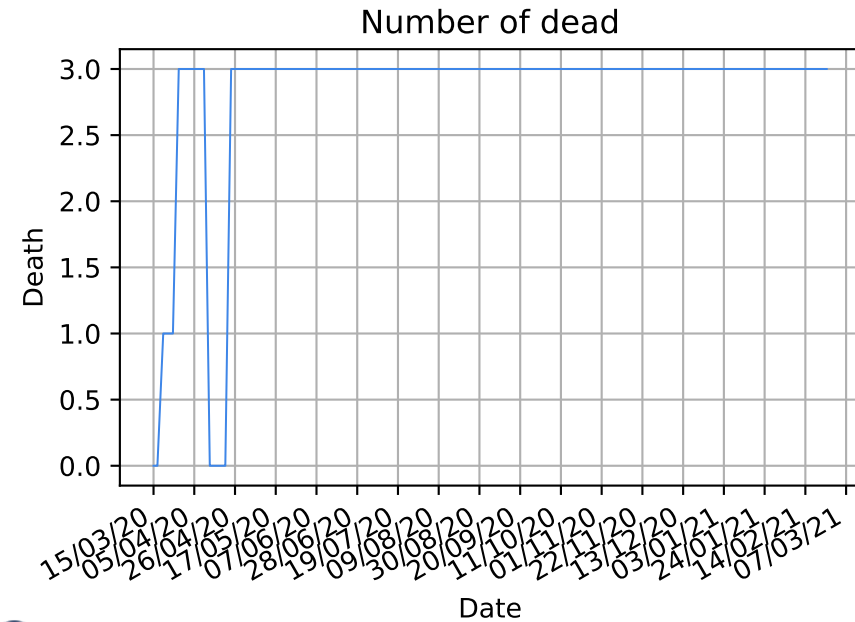

15/03/20 05/04/20 26/04/20 17/05/20 07/06/20 28/06/20 19/07/20 09/08/20 30/08/20 11/09/20 01/10/20 22/10/20 13/11/20 03/12/20 24/01/21 14/02/21 07/03/21

Date

Date

Covid-19 situation on 25 February, 2021 Grand Princess