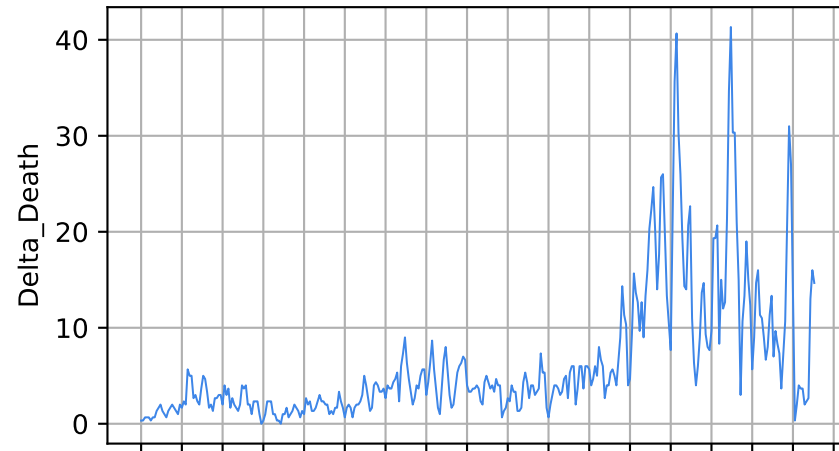

Number of cases

Daily number of cases

Number of dead

Daily number of death

— Oregon

15/03/20 05/04/20 26/04/20 17/05/20 07/06/20 28/06/20 19/07/20 09/08/20 30/08/20 20/09/20 11/10/20 01/11/20 22/11/20 13/12/20 03/01/21 24/01/21 14/02/21