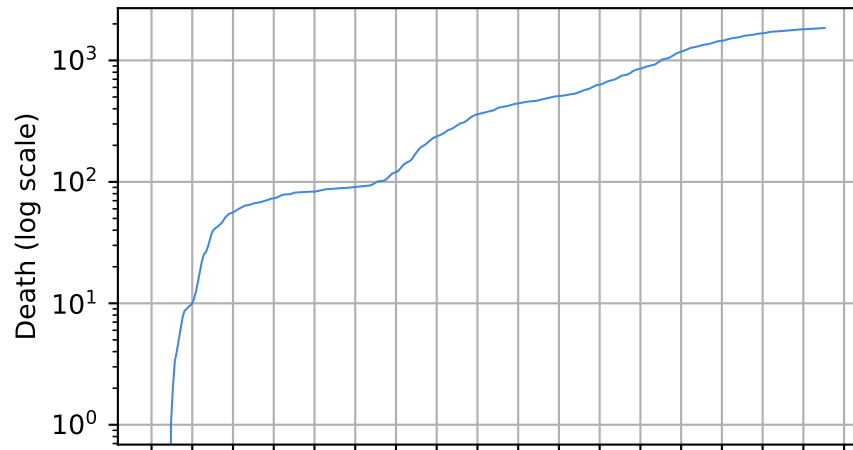

Number of dead