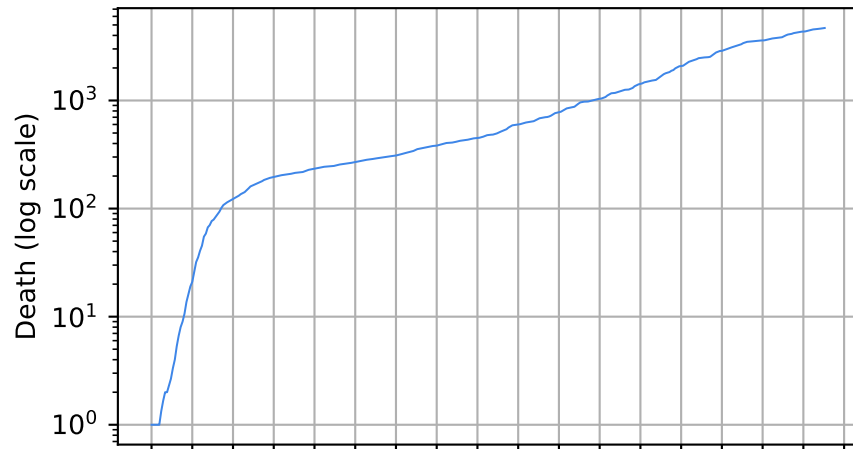

Number of dead