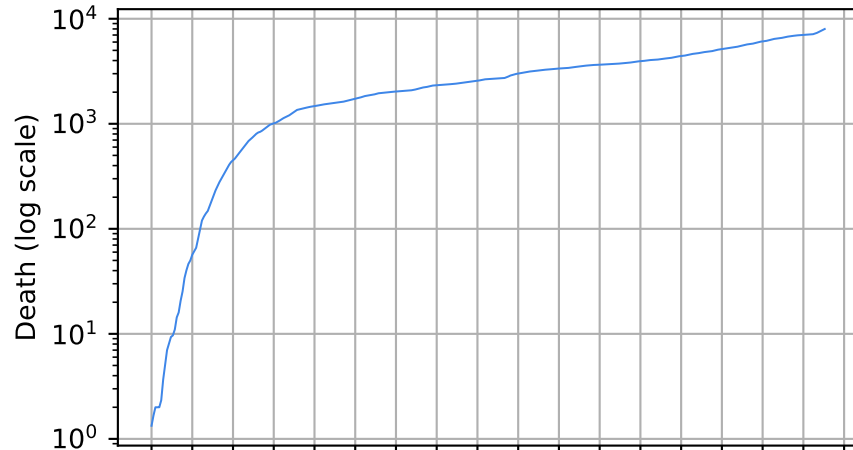

Date

Date

Covid-19 situation on 25 February, 2021 Virginia

Number of cases

Daily number of cases

Number of dead

Daily number of death

Virginia