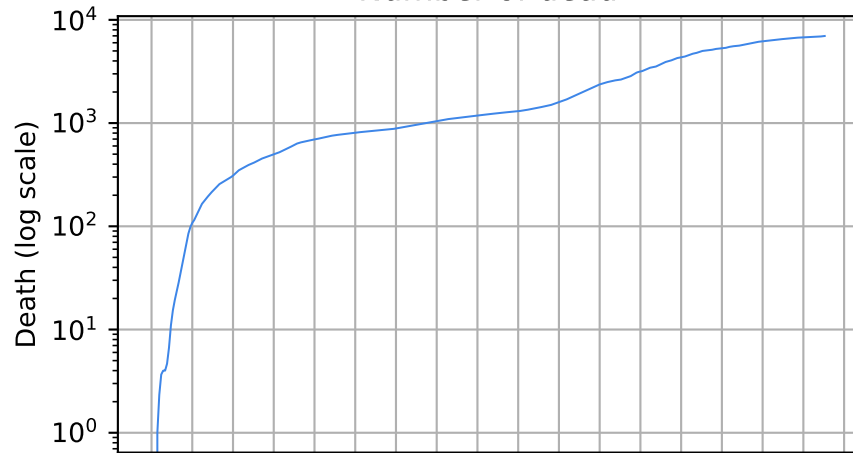

Number of dead