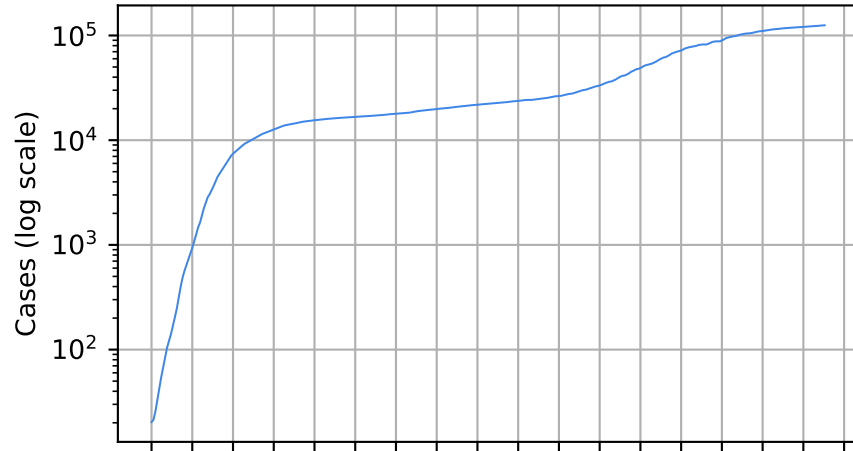

Covid-19 situation on 25 February, 2021 Rhode Island

Number of cases