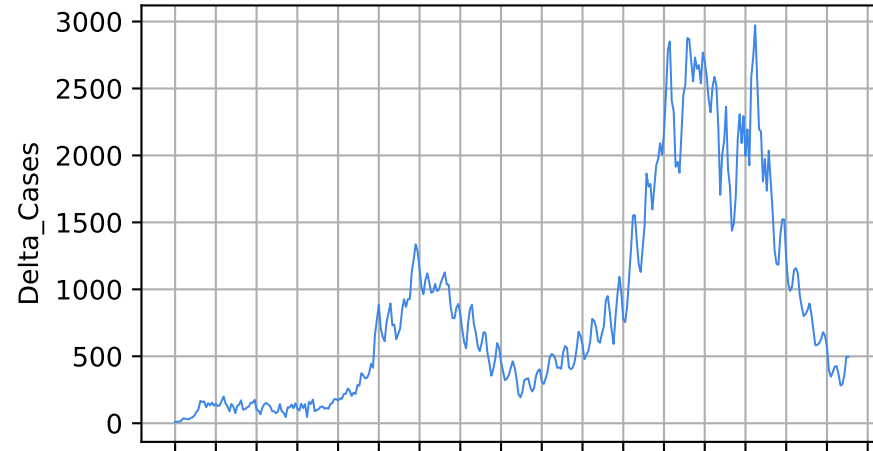

Daily number of cases