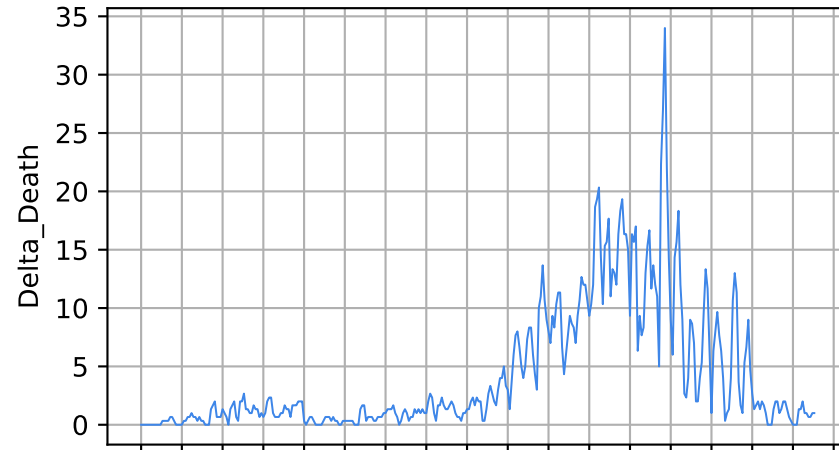

Number of cases

Daily number of cases

Number of dead

Daily number of death

North Dakota

15/03/20 05/04/20 26/04/20 17/05/20 07/06/20 28/06/20 19/07/20 09/08/20 30/08/20 20/09/20 11/10/20 01/11/20 22/11/20 13/12/20 03/01/21 24/01/21 14/02/21 07/03/21