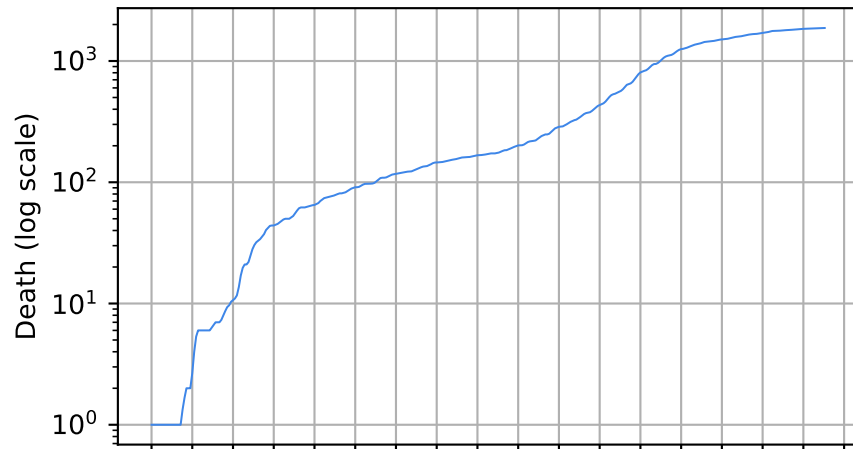

Number of dead