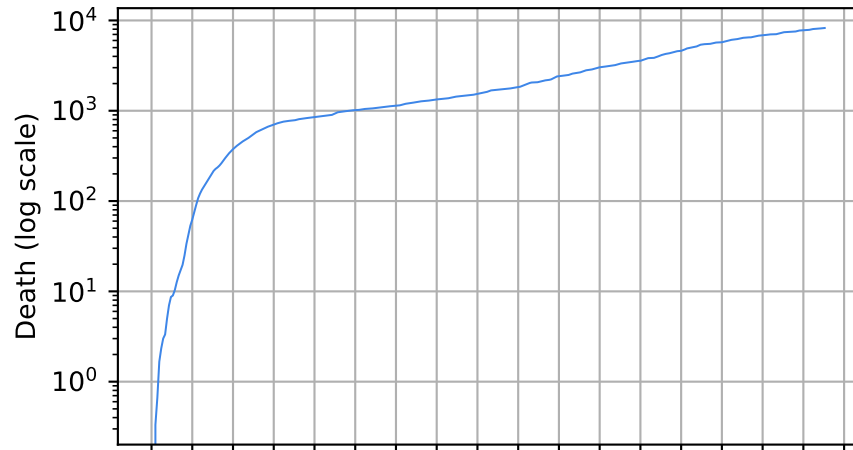

Date

Date

Covid-19 situation on 25 February, 2021 Missouri

Number of cases

Daily number of cases

Number of dead

Daily number of death

— Missouri