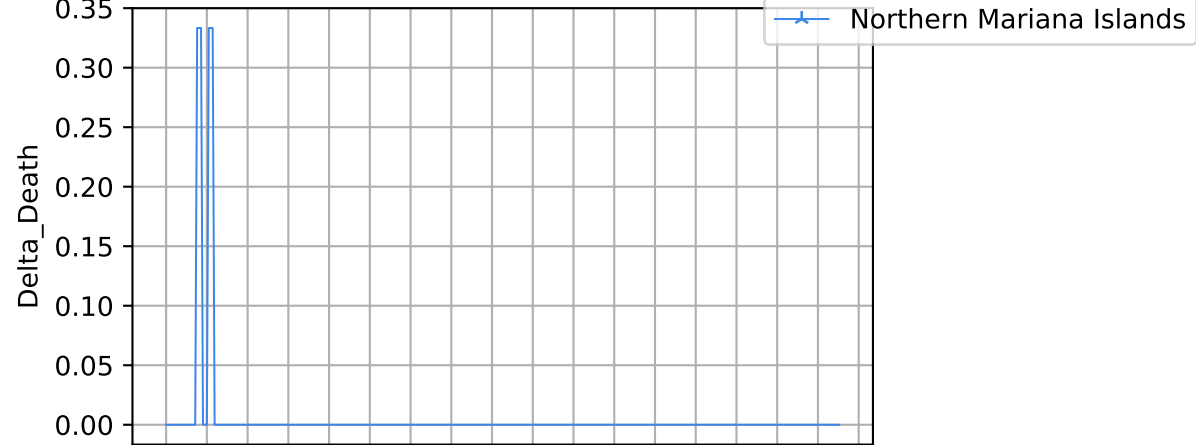

Daily number of death

Northern Mariana Islands

15/03/20 05/04/20 26/04/20 17/05/20 07/06/20 28/06/20 19/07/20 09/08/20 30/08/20 11/09/20 01/10/20 22/10/20 13/11/20 03/12/20 24/01/21 14/02/21 07/03/21

15/03/20 05/04/20 26/04/20 17/05/20 07/06/20 28/06/20 19/07/20 09/08/20 30/08/20 11/09/20 01/10/20 22/10/20 13/11/20 03/12/20 24/01/21 14/02/21 07/03/21

Date

Date