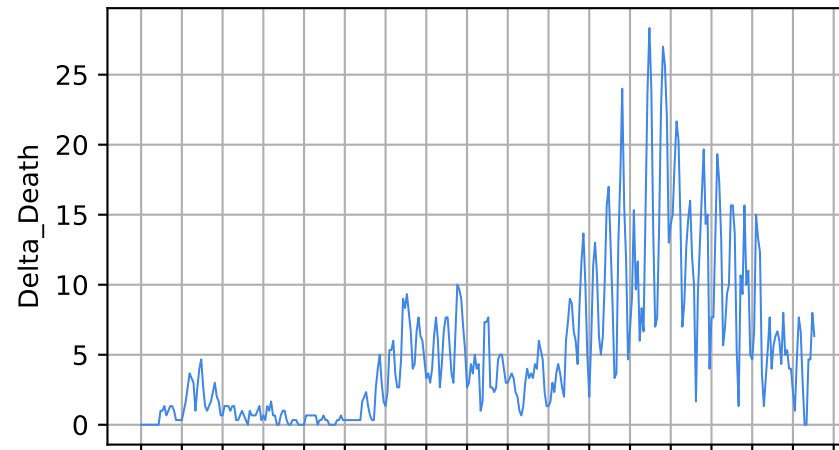

Number of cases

Daily number of cases

Number of dead

Daily number of death

Idaho

15/03/20
05/04/20
26/04/20
17/05/20
07/06/20
28/06/20
19/07/20
09/08/20
30/08/20
11/09/20
01/10/20
22/10/20
13/11/20
03/12/20
24/01/21
14/02/21
07/03/21