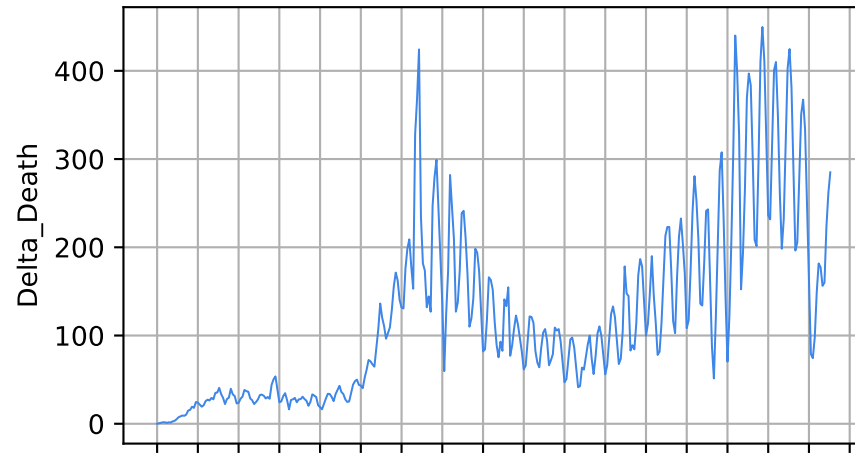

Covid-19 situation on 25 February, 2021 California

Number of cases

Daily number of cases

Number of dead

Daily number of death

California

15/03/20
05/04/20
26/04/20
17/05/20
07/06/20
28/06/20
19/07/20
09/08/20
30/08/20
20/09/20
11/10/20
01/11/20
22/11/20
13/12/20
03/01/21
24/01/21
14/02/21
07/03/21

Date

15/03/20
05/04/20
26/04/20
17/05/20
07/06/20
28/06/20
19/07/20
09/08/20
30/08/20
20/09/20
11/10/20
01/11/20
22/11/20
13/12/20
03/01/21
24/01/21
14/02/21
07/03/21

Date

Covid-19 situation on 25 February, 2021

Texas

Number of cases

Daily number of cases

Number of dead

Daily number of death

Texas

15/03/20 05/04/20 26/04/20 17/05/20 07/06/20 28/06/20 19/07/20 09/08/20 30/08/20 11/09/20 01/10/20 22/10/20 13/11/20 03/12/20 24/01/21 14/02/21 07/03/21