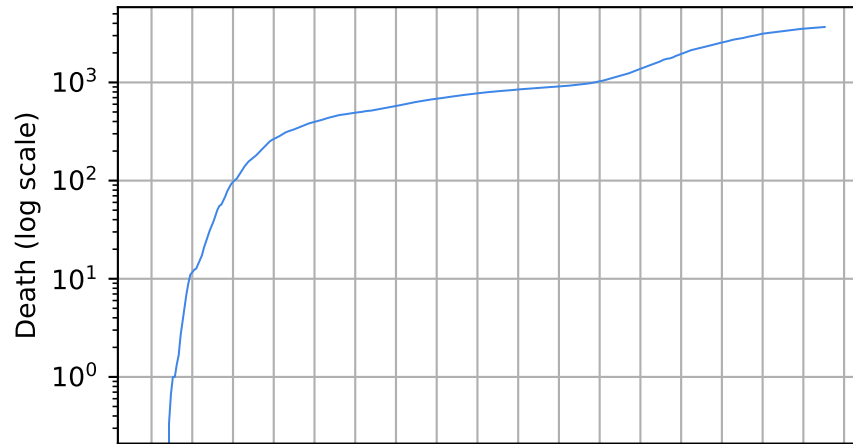

Number of dead