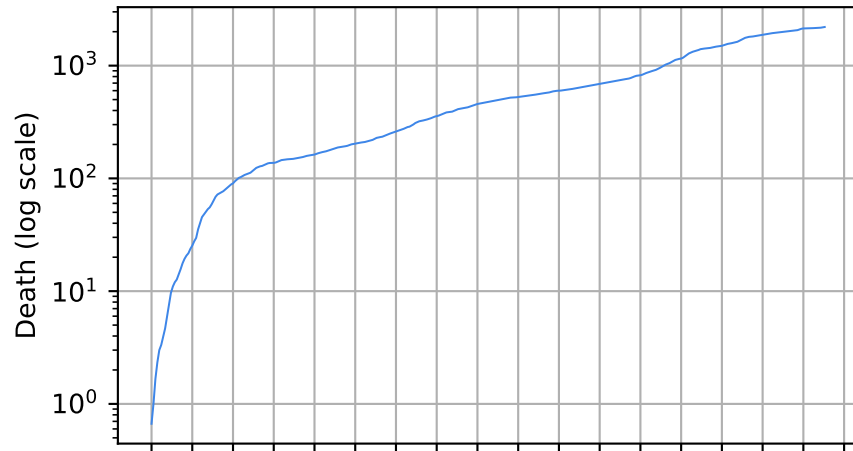

Number of dead