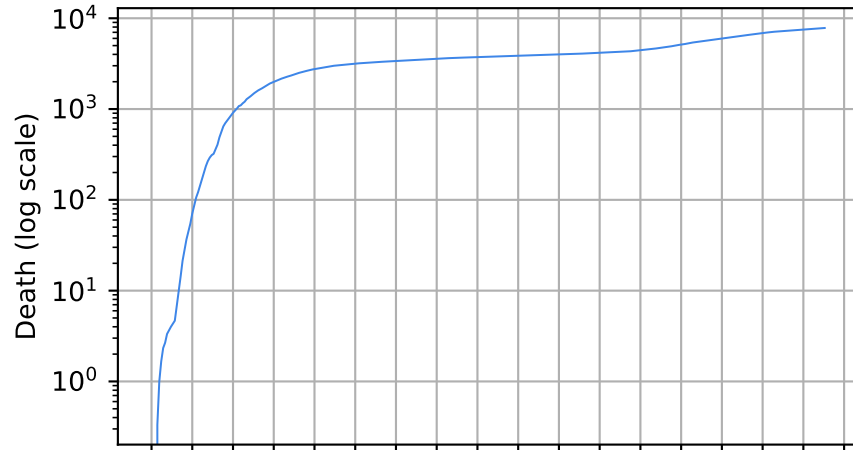

Number of dead