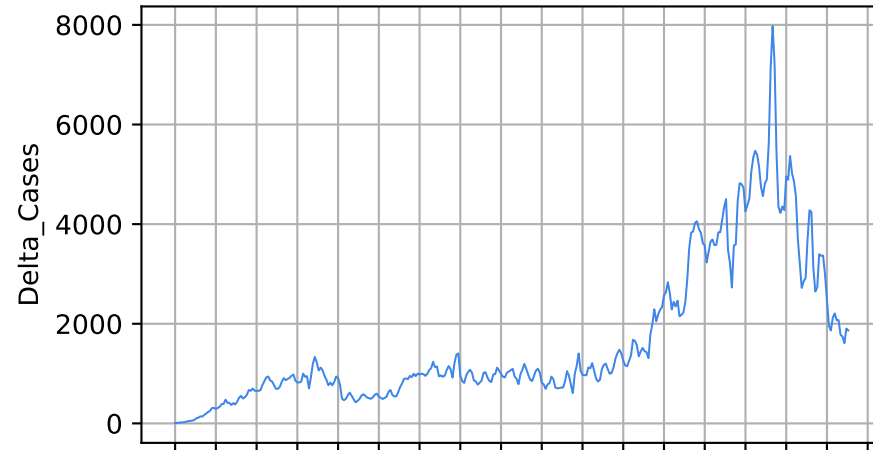

15/03/20 05/04/20 26/04/20 17/05/20 07/06/20 28/06/20 19/07/20 09/08/20 30/08/20 20/09/20 11/10/20 01/11/20 22/11/20 13/12/20 03/01/21 24/01/21 14/02/21

15/03/20 05/04/20 26/04/20 17/05/20 07/06/20 28/06/20 19/07/20 09/08/20 30/08/20 20/09/20 11/10/20 01/11/20 22/11/20 13/12/20 03/01/21 24/01/21 14/02/21

Date

Date

Covid-19 situation on 25 February, 2021 Virginia

Number of cases

Daily number of cases

Number of dead

Daily number of death

Virginia