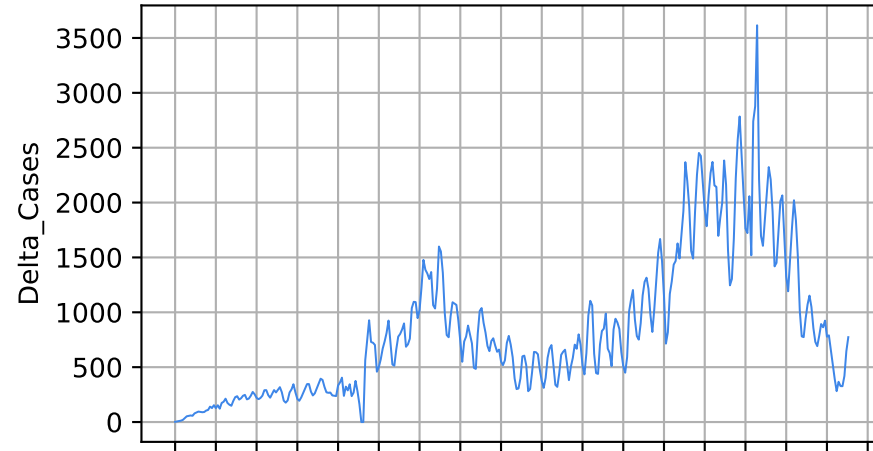

Daily number of cases