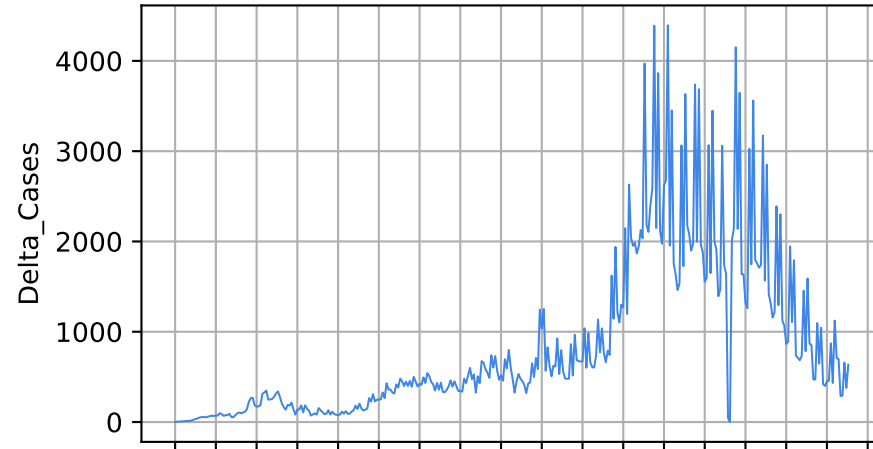

Daily number of cases