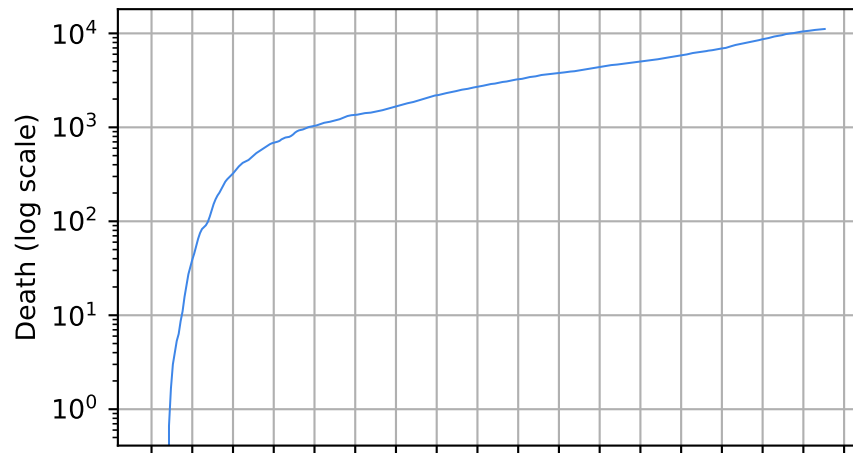

Number of dead