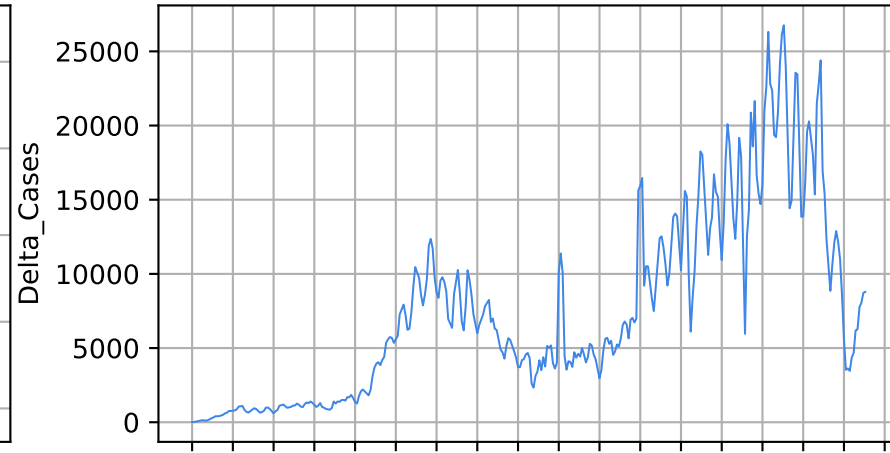

Covid-19 situation on 25 February, 2021 California

Number of cases

Daily number of cases

Number of dead

Daily number of death

California

15/03/20
05/04/20
26/04/20
17/05/20
07/06/20
28/06/20
19/07/20
09/08/20
30/08/20
20/09/20
11/10/20
01/11/20
22/11/20
13/12/20
03/01/21
24/01/21
14/02/21
07/03/21

Date

15/03/20
05/04/20
26/04/20
17/05/20
07/06/20
28/06/20
19/07/20
09/08/20
30/08/20
20/09/20
11/10/20
01/11/20
22/11/20
13/12/20
03/01/21
24/01/21
14/02/21
07/03/21

Date

Covid-19 situation on 25 February, 2021

Texas

Number of cases

Daily number of cases

Number of dead

Daily number of death

Texas

15/03/20 05/04/20 26/04/20 17/05/20 07/06/20 28/06/20 19/07/20 09/08/20 30/08/20 11/09/20 01/10/20 22/10/20 13/11/20 03/12/20 24/01/21 14/02/21 07/03/21