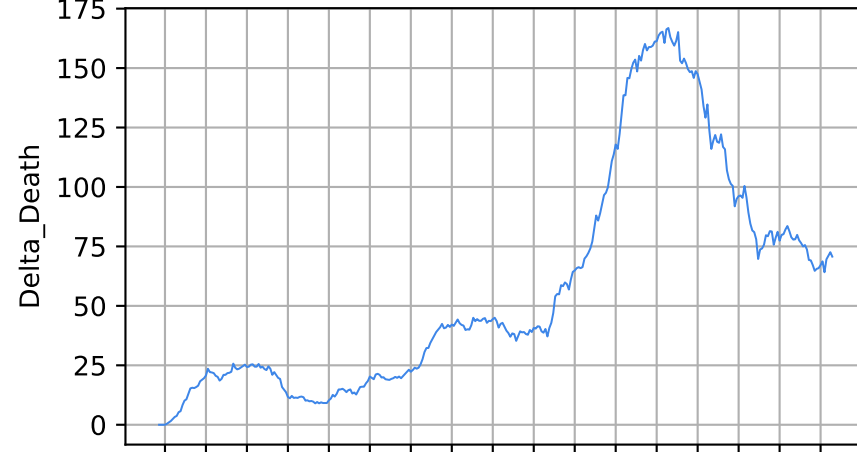

18/03/20 08/04/20 29/04/20 20/05/20 10/06/20 01/07/20 22/07/20 12/08/20 02/09/20 23/09/20 14/10/20 04/11/20 25/11/20 16/12/20 06/01/21 27/01/21 17/02/21 10/03/21

Date

Date

Covid-19 situation on 23 February, 2021 Romania

Number of cases

Daily number of cases

Number of dead

Daily number of dead

Romania

18/03/20 08/04/20 29/04/20 20/05/20 10/06/20 01/07/20 22/07/20 12/08/20 03/09/20 23/09/20 14/10/20 04/11/20 25/11/20 16/12/20 06/01/21 27/01/21 17/02/21 10/03/21

Date

18/03/20 08/04/20 29/04/20 20/05/20 10/06/20 01/07/20 22/07/20 12/08/20 03/09/20 23/09/20 14/10/20 04/11/20 25/11/20 16/12/20 06/01/21 27/01/21 17/02/21 10/03/21

Date

Covid-19 situation on 23 February, 2021 Israel