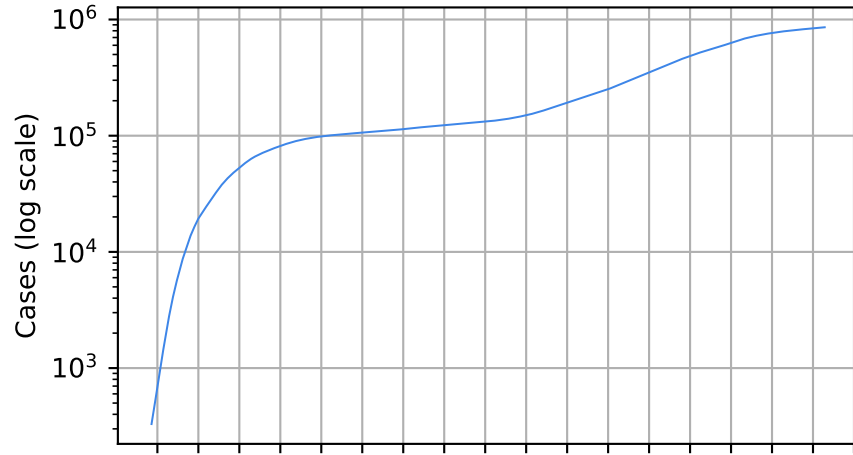

Number of dead

Daily number of dead

Netherlands

Covid-19 situation on 23 February, 2021 Canada

Number of cases

Daily number of cases

Number of dead

Daily number of dead

Canada

18/03/20 08/04/20 29/04/20 20/05/20 10/06/20 01/07/20 22/07/20 12/08/20 03/09/20 23/09/20 14/10/20 04/11/20 25/11/20 16/12/20 06/01/21 27/01/21 17/02/21 10/03/21

Date

18/03/20 08/04/20 29/04/20 20/05/20 10/06/20 01/07/20 22/07/20 12/08/20 03/09/20 23/09/20 14/10/20 04/11/20 25/11/20 16/12/20 06/01/21 27/01/21 17/02/21 10/03/21