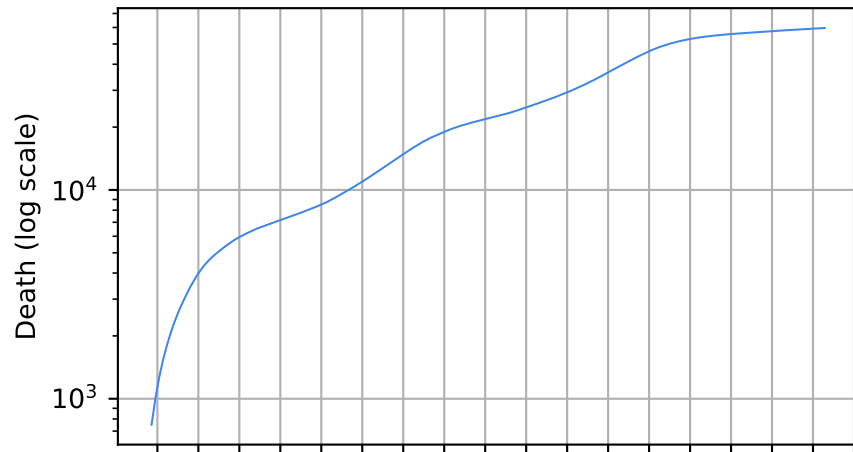

Date

18/03/20 08/04/20 29/04/20 20/05/20 10/06/20 01/07/20 22/07/20 12/08/20 02/09/20 23/09/20 14/10/20 04/11/20 25/11/20 16/12/20 06/01/21 27/01/21 17/02/21 10/03/21

Date

Covid-19 situation on 23 February, 2021

Iran

Number of cases

Daily number of cases

Number of dead

Daily number of dead

Iran

18/03/20 08/04/20 29/04/20 20/05/20 10/06/20 01/07/20 22/07/20 12/08/20 03/09/20 23/09/20 14/10/20 04/11/20 25/11/20 16/12/20 06/01/21 27/01/21 17/02/21 10/03/21

Date

18/03/20 08/04/20 29/04/20 20/05/20 10/06/20 01/07/20 22/07/20 12/08/20 03/09/20 23/09/20 14/10/20 04/11/20 25/11/20 16/12/20 06/01/21 27/01/21 17/02/21 10/03/21

Date

Covid-19 situation on 23 February, 2021 South Africa