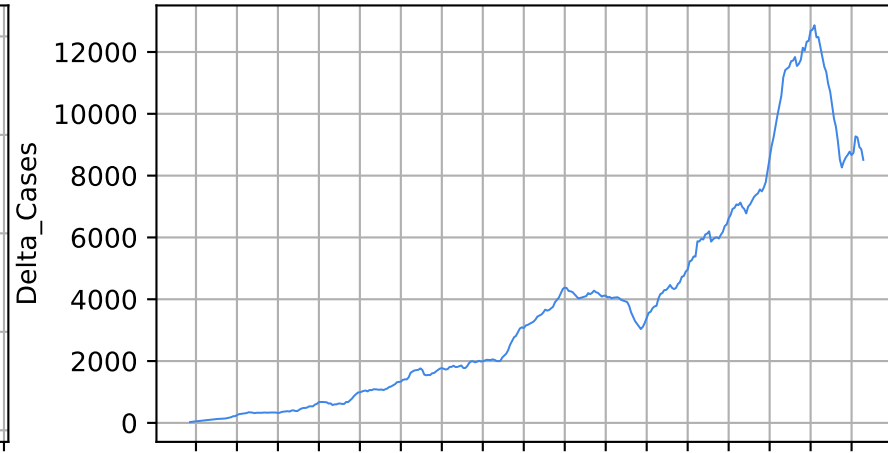

Daily number of cases