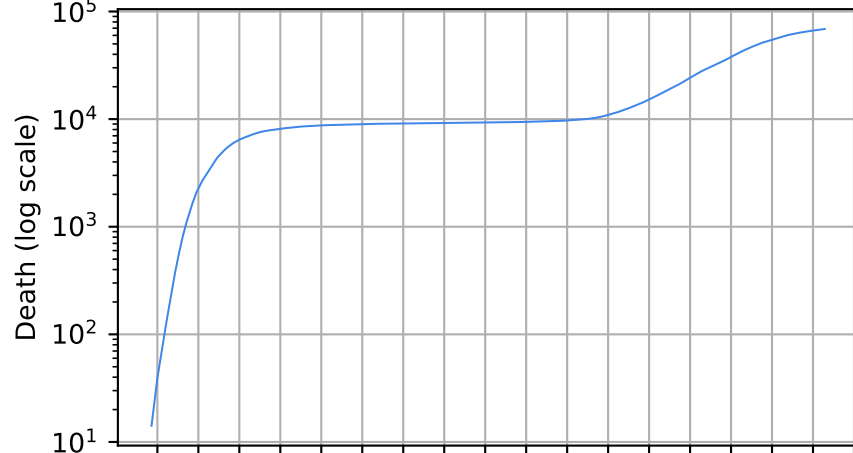

Daily number of cases

Number of dead

Daily number of dead

Turkey

Covid-19 situation on 23 February, 2021 Germany

Number of cases

Daily number of cases

Number of dead