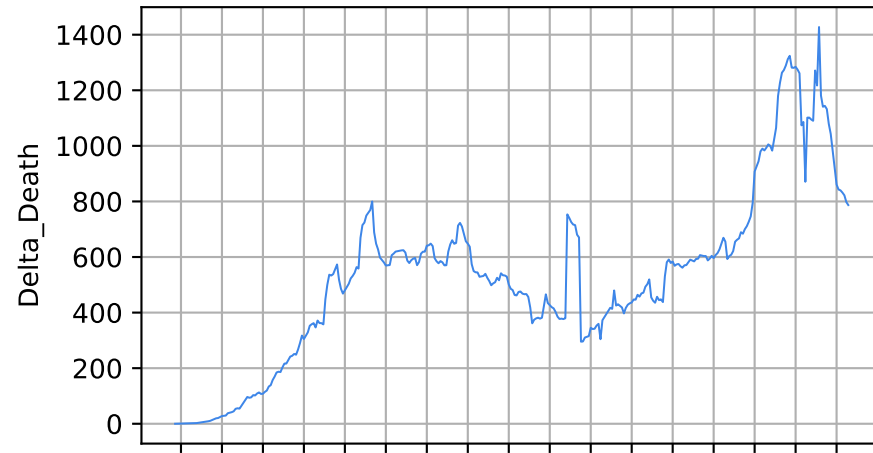

Covid-19 situation on 23 February, 2021 Mexico

Number of cases

Daily number of cases

Number of dead

Daily number of dead

— Mexico

Covid-19 situation on 23 February, 2021 Poland

Number of cases

Daily number of cases

Number of dead

Daily number of dead

Poland

18/03/20 08/04/20 29/04/20 20/05/20 10/06/20 01/07/20 22/07/20 12/08/20 02/09/20 23/09/20 14/10/20 04/11/20 25/11/20 16/12/20 06/01/21 27/01/21 17/02/21 10/03/21

Date

18/03/20 08/04/20 29/04/20 20/05/20 10/06/20 01/07/20 22/07/20 12/08/20 02/09/20 23/09/20 14/10/20 04/11/20 25/11/20 16/12/20 06/01/21 27/01/21 17/02/21 10/03/21

Date

Covid-19 situation on 23 February, 2021