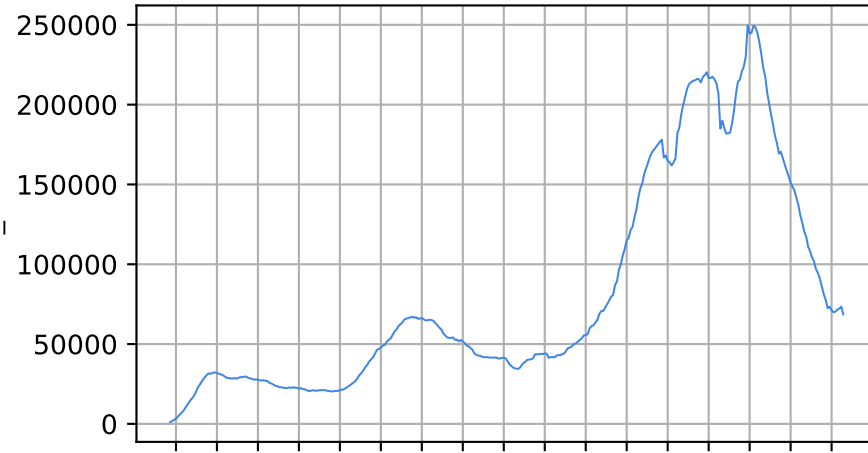

Covid-19 situation on 23 February, 2021 US

Number of cases

Daily number of cases

Number of dead

Daily number of dead

US

18/03/20 08/04/20 29/04/20 20/05/20 10/06/20 01/07/20 22/07/20 12/08/20 02/09/20 23/09/20 14/10/20 04/11/20 25/11/20 16/12/20 06/01/21 27/01/21 17/02/21 10/03/21

18/03/20 08/04/20 29/04/20 20/05/20 10/06/20 01/07/20 22/07/20 12/08/20 02/09/20 23/09/20 14/10/20 04/11/20 25/11/20 16/12/20 06/01/21 27/01/21 17/02/21 10/03/21

Date

Date

Covid-19 situation on 23 February, 2021