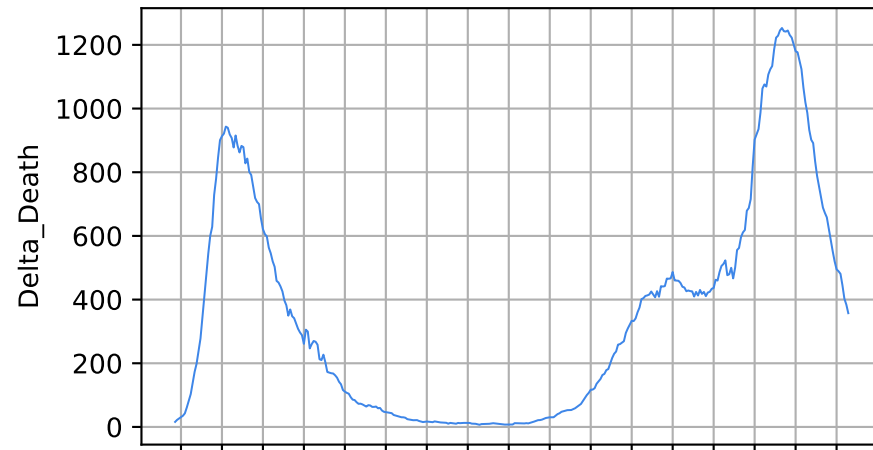

Number of cases

Daily number of cases

Number of dead

Daily number of dead

—*— Brazil

18/03/20 08/04/20 29/04/20 20/05/20 10/06/20 01/07/20 22/07/20 12/08/20 03/09/20 23/09/20 14/10/20 04/11/20 25/11/20 16/12/20 06/01/21 27/01/21 17/02/21 10/03/21

Date

18/03/20 08/04/20 29/04/20 20/05/20 10/06/20 01/07/20 22/07/20 12/08/20 03/09/20 23/09/20 14/10/20 04/11/20 25/11/20 16/12/20 06/01/21 27/01/21 17/02/21 10/03/21

Date

Covid-19 situation on 23 February, 2021

Russia

Number of cases

Daily number of cases

Number of dead

Daily number of dead

Russia

Covid-19 situation on 23 February, 2021 United Kingdom

Number of cases

Daily number of cases

Number of dead

Daily number of dead

United Kingdom

18/03/20 08/04/20 29/04/20 20/05/20 10/06/20 01/07/20 22/07/20 12/08/20 02/09/20 23/09/20 14/10/20 04/11/20 25/11/20 16/12/20 06/01/21 27/01/21 17/02/21 10/03/21