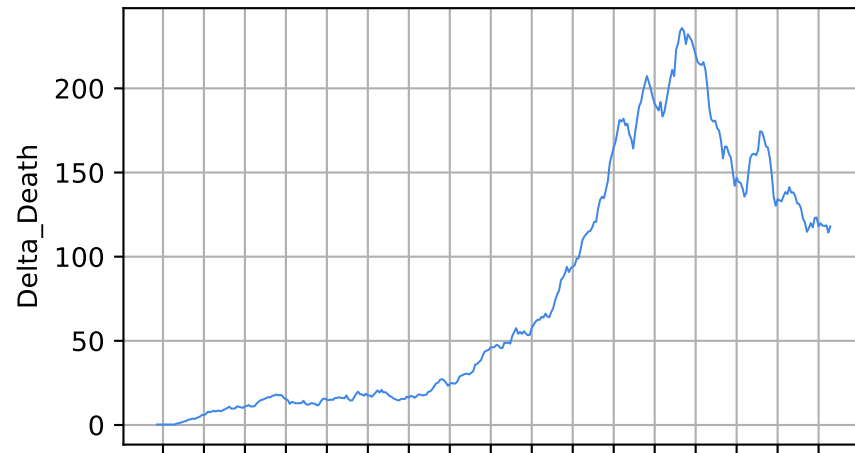

Daily number of dead

Ukraine

18/03/20 08/04/20 29/04/20 20/05/20 10/06/20 01/07/20 22/07/20 12/08/20 03/09/20 23/09/20 14/10/20 04/11/20 25/11/20 16/12/20 06/01/21 27/01/21 17/02/21 10/03/21

Date

18/03/20 08/04/20 29/04/20 20/05/20 10/06/20 01/07/20 22/07/20 12/08/20 03/09/20 23/09/20 14/10/20 04/11/20 25/11/20 16/12/20 06/01/21 27/01/21 17/02/21 10/03/21

Date