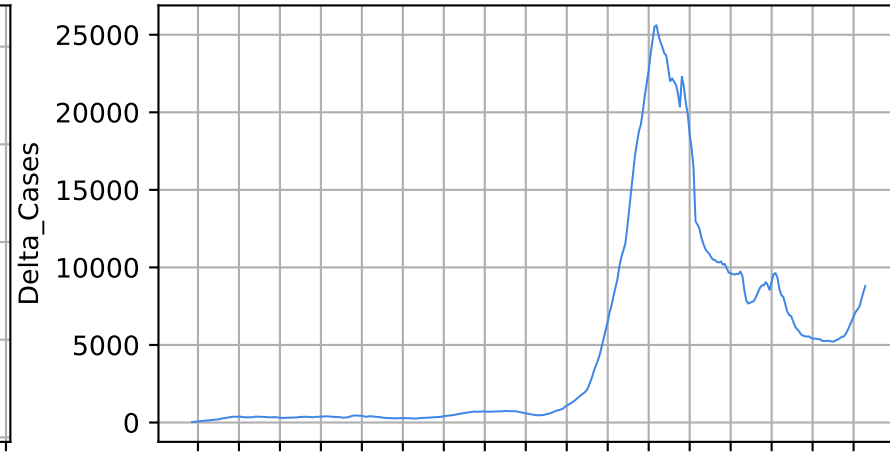

Covid-19 situation on 23 February, 2021 Mexico

Number of cases

Daily number of cases

Number of dead

Daily number of dead

— Mexico

Covid-19 situation on 23 February, 2021 Poland

Number of cases

Daily number of cases

Number of dead

Daily number of dead

Poland

18/03/20 08/04/20 29/04/20 20/05/20 10/06/20 01/07/20 22/07/20 12/08/20 02/09/20 23/09/20 14/10/20 04/11/20 25/11/20 16/12/20 06/01/21 27/01/21 17/02/21 10/03/21