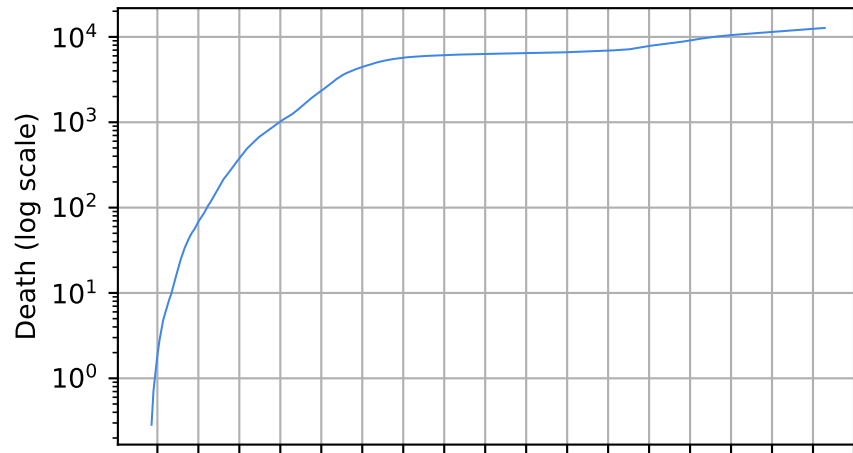

Number of dead