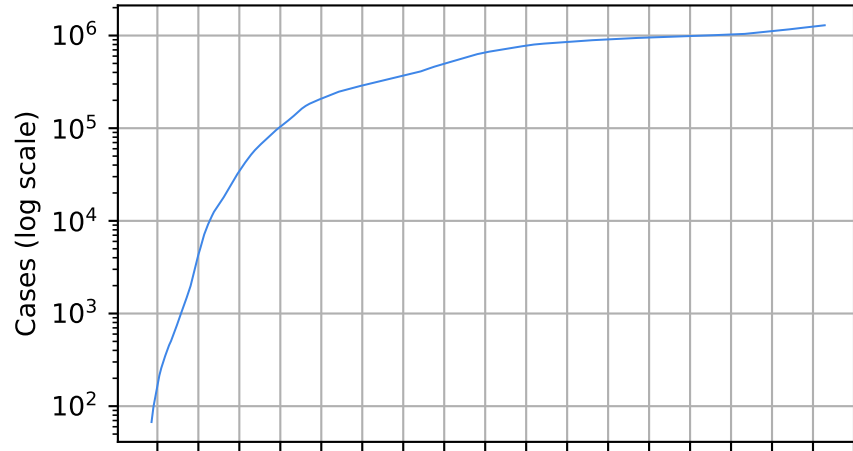

Number of cases

Daily number of cases

Number of dead

Daily number of dead

Indonesia

Covid-19 situation on 23 February, 2021

Peru

Number of cases