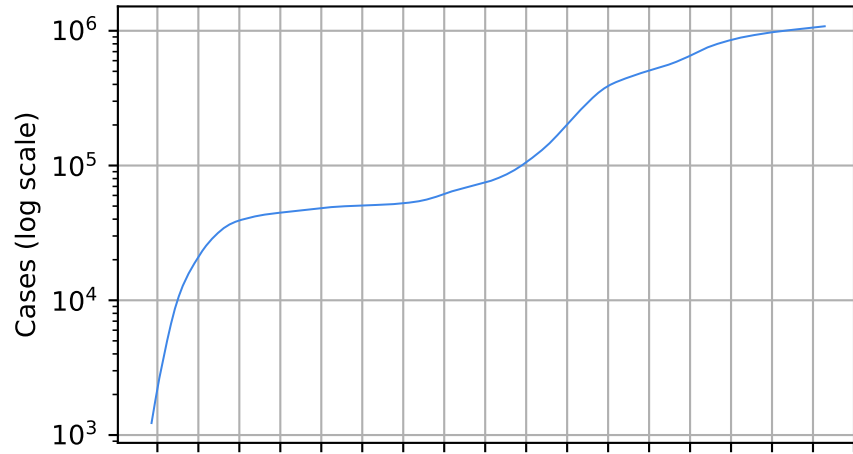

Number of cases

Daily number of cases

Number of dead

Daily number of dead

—*— Czechia

Covid-19 situation on 23 February, 2021 Netherlands

Number of cases

Daily number of cases