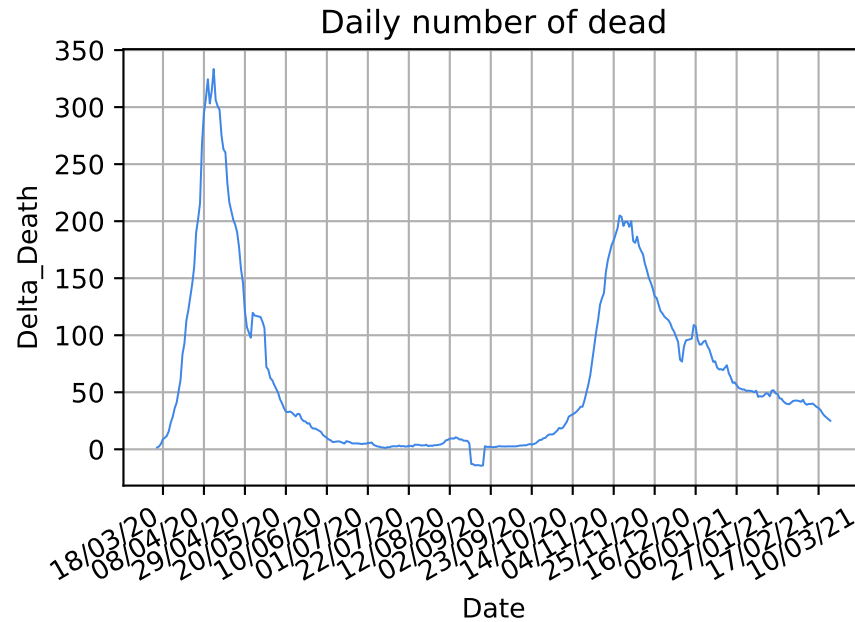

Number of cases

Daily number of cases

Number of dead

Daily number of dead

Israel

Covid-19 situation on 23 February, 2021

Belgium

—*— Belgium

Covid-19 situation on 23 February, 2021

Iraq

Number of cases

Daily number of cases

Number of dead

Daily number of dead

Iraq

18/03/20 08/04/20 29/04/20 20/05/20 10/06/20 01/07/20 22/07/20 12/08/20 02/09/20 23/09/20 14/10/20 04/11/20 25/11/20 16/12/20 06/01/21 27/01/21 17/02/21 10/03/21