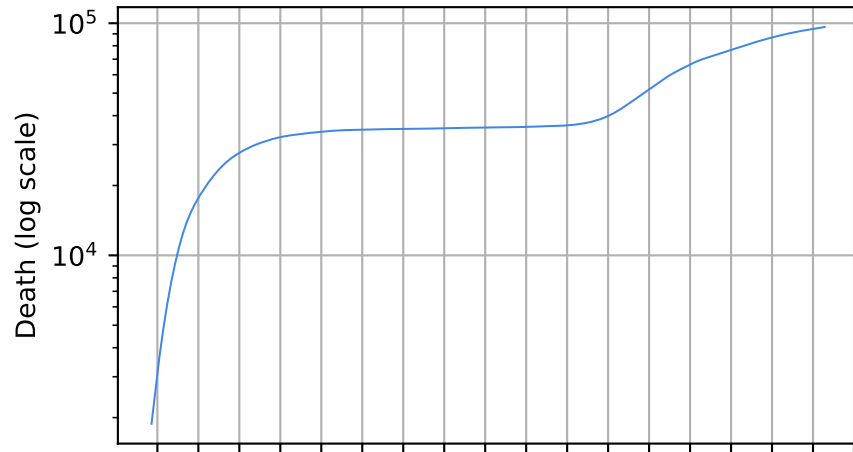

Date

18/03/20 08/04/20 29/04/20 20/05/20 10/06/20 01/07/20 22/07/20 12/08/20 02/09/20 23/09/20 14/10/20 04/11/20 25/11/20 16/12/20 06/01/21 27/01/21 17/02/21 10/03/21

Date

Covid-19 situation on 23 February, 2021

Italy

Number of cases

Daily number of cases

Number of dead

Daily number of dead

Italy

Covid-19 situation on 23 February, 2021 Turkey

Number of cases