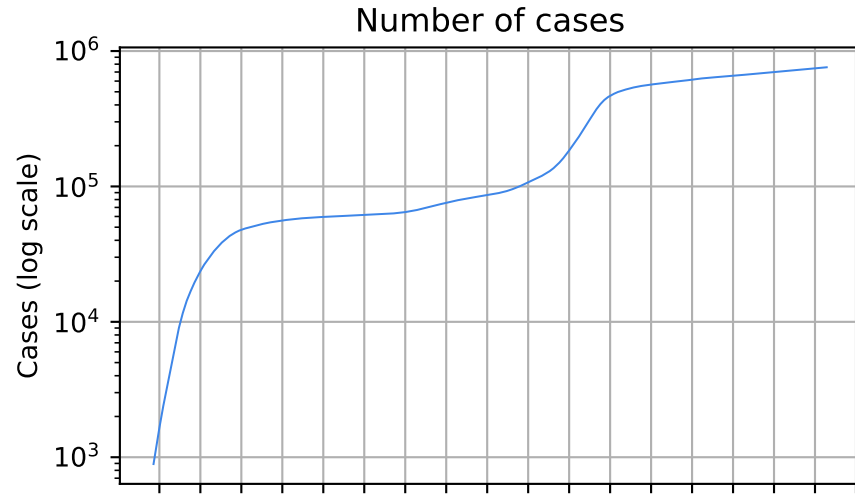

Date

18/03/20 08/04/20 29/04/20 20/05/20 10/06/20 01/07/20 22/07/20 12/08/20 03/09/20 23/09/20 14/10/20 04/11/20 25/11/20 16/12/20 06/01/21 27/01/21 17/02/21 10/03/21

Date

Covid-19 situation on 23 February, 2021 Israel

Number of cases

Daily number of cases

Number of dead

Daily number of dead

Israel

Covid-19 situation on 23 February, 2021

Belgium

—*— Belgium

Covid-19 situation on 23 February, 2021

Iraq

Number of cases

Daily number of cases

Number of dead

Daily number of dead

Iraq

18/03/20 08/04/20 29/04/20 20/05/20 10/06/20 01/07/20 22/07/20 12/08/20 02/09/20 23/09/20 14/10/20 04/11/20 25/11/20 16/12/20 06/01/21 27/01/21 17/02/21 10/03/21