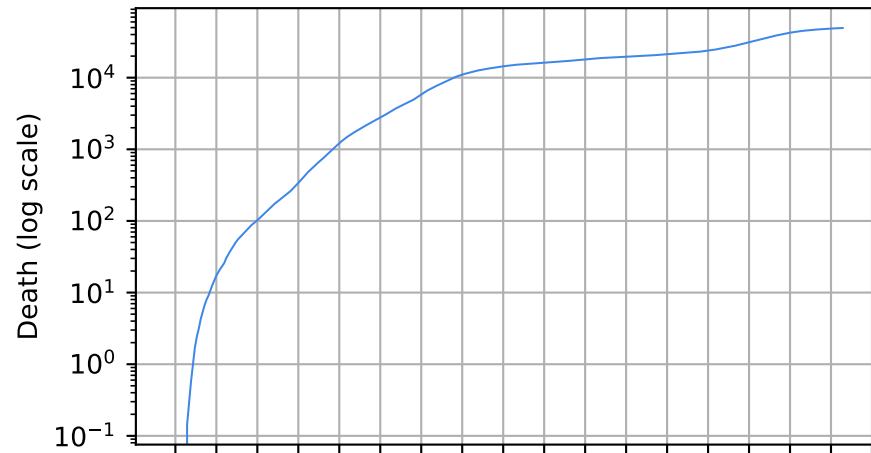

Number of dead