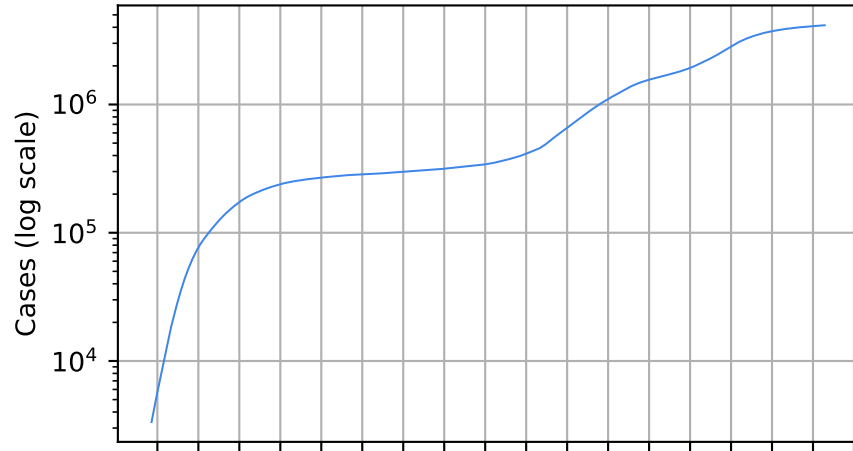

Russia

Number of cases

Daily number of cases

Number of dead

Daily number of dead

Russia

Covid-19 situation on 23 February, 2021 United Kingdom

Number of cases

Daily number of cases

Number of dead

Daily number of dead

United Kingdom

18/03/20 08/04/20 29/04/20 20/05/20 10/06/20 01/07/20 22/07/20 12/08/20 02/09/20 23/09/20 14/10/20 04/11/20 25/11/20 16/12/20 06/01/21 27/01/21 17/02/21 10/03/21