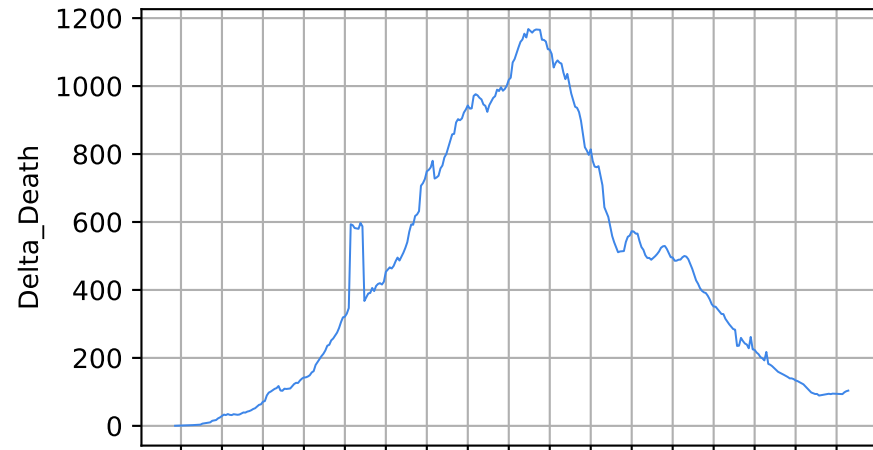

18/03/20 08/04/20 29/04/20 20/05/20 10/06/20 01/07/20 22/07/20 12/08/20 02/09/20 23/09/20 14/10/20 04/11/20 25/11/20 16/12/20 06/01/21 27/01/21 17/02/21 10/03/21

Date

Date

Covid-19 situation on 23 February, 2021

India

Number of cases

Daily number of cases

Number of dead

Daily number of dead

India

Covid-19 situation on 23 February, 2021

Brazil

Number of cases

Daily number of cases

Number of dead

Daily number of dead

—*— Brazil

18/03/20 08/04/20 29/04/20 20/05/20 10/06/20 01/07/20 22/07/20 12/08/20 03/09/20 23/09/20 14/10/20 04/11/20 25/11/20 16/12/20 06/01/21 27/01/21 17/02/21 10/03/21

Date

18/03/20 08/04/20 29/04/20 20/05/20 10/06/20 01/07/20 22/07/20 12/08/20 03/09/20 23/09/20 14/10/20 04/11/20 25/11/20 16/12/20 06/01/21 27/01/21 17/02/21 10/03/21

Date

Covid-19 situation on 23 February, 2021