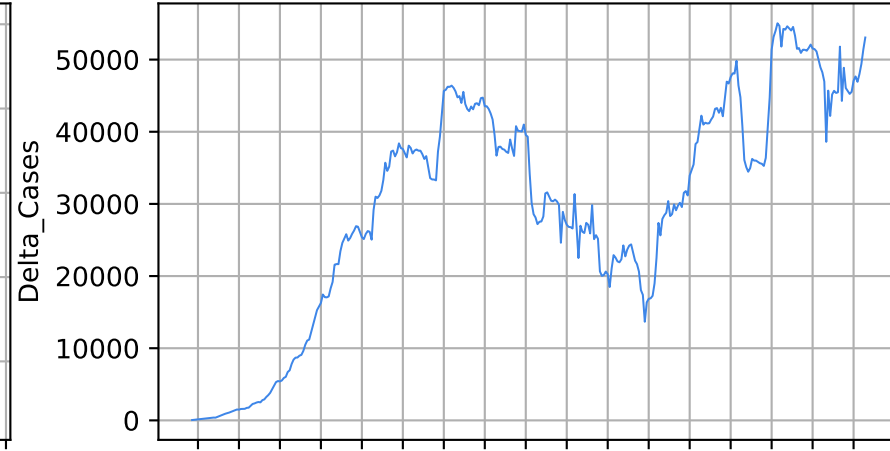

18/03/20 08/04/20 29/04/20 20/05/20 10/06/20 01/07/20 22/07/20 12/08/20 02/09/20 23/09/20 14/10/20 04/11/20 25/11/20 16/12/20 06/01/21 27/01/21 17/02/21 10/03/21

Date

Date

Covid-19 situation on 23 February, 2021

India

Number of cases

Daily number of cases

Number of dead

Daily number of dead

India

Covid-19 situation on 23 February, 2021

Brazil

Number of cases

Daily number of cases

Number of dead

Daily number of dead

—*— Brazil

18/03/20 08/04/20 29/04/20 20/05/20 10/06/20 01/07/20 22/07/20 12/08/20 03/09/20 23/09/20 14/10/20 04/11/20 25/11/20 16/12/20 06/01/21 27/01/21 17/02/21 10/03/21

Date

18/03/20 08/04/20 29/04/20 20/05/20 10/06/20 01/07/20 22/07/20 12/08/20 03/09/20 23/09/20 14/10/20 04/11/20 25/11/20 16/12/20 06/01/21 27/01/21 17/02/21 10/03/21

Date

Covid-19 situation on 23 February, 2021