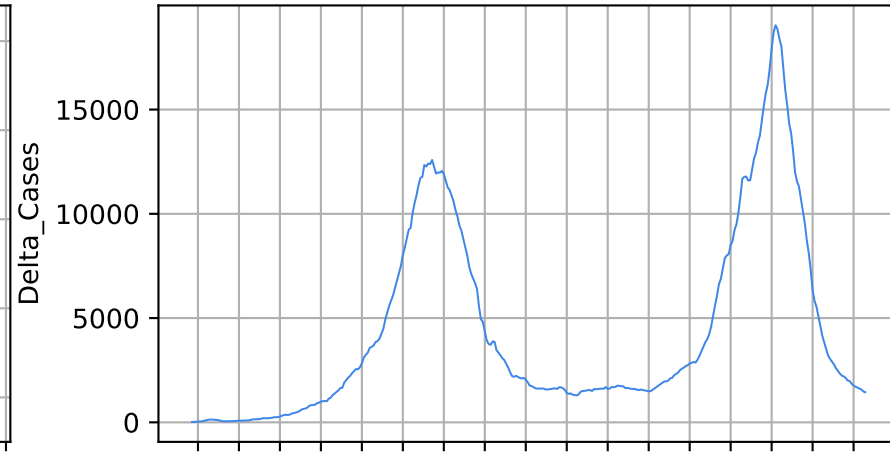

Daily number of cases