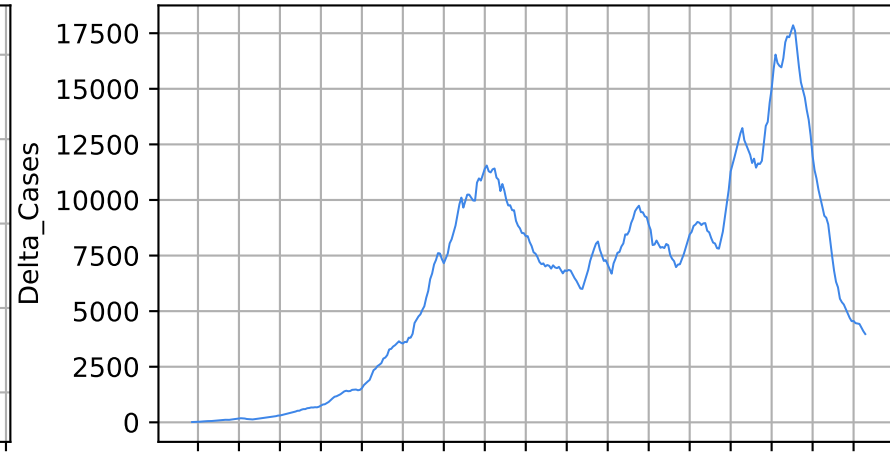

Daily number of dead

Germany

Covid-19 situation on 23 February, 2021 Colombia

Number of cases

Daily number of cases

Number of dead

Daily number of dead

Colombia

18/03/20 08/04/20 29/04/20 20/05/20 10/06/20 01/07/20 22/07/20 12/08/20 02/09/20 23/09/20 14/10/20 04/11/20 25/11/20 16/12/20 06/01/21 27/01/21 17/02/21 10/03/21

18/03/20 08/04/20 29/04/20 20/05/20 10/06/20 01/07/20 22/07/20 12/08/20 02/09/20 23/09/20 14/10/20 04/11/20 25/11/20 16/12/20 06/01/21 27/01/21 17/02/21 10/03/21