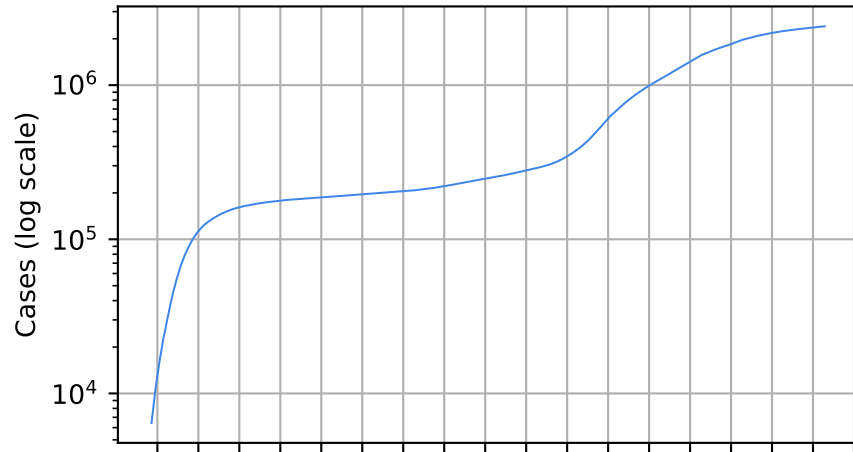

Daily number of cases

Number of dead

Daily number of dead

Turkey

Covid-19 situation on 23 February, 2021 Germany

Number of cases

Daily number of cases

Number of dead