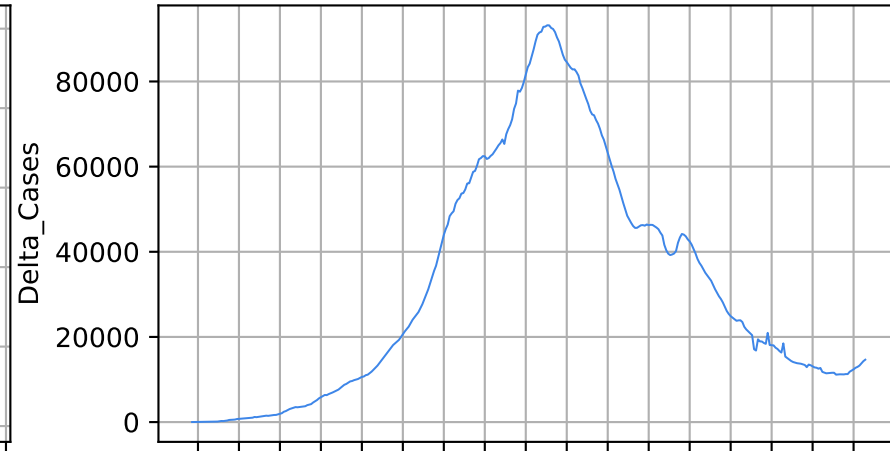

Covid-19 situation on 23 February, 2021 US

Number of cases

Daily number of cases

Number of dead

Daily number of dead

US

18/03/20 08/04/20 29/04/20 20/05/20 10/06/20 01/07/20 22/07/20 12/08/20 02/09/20 23/09/20 14/10/20 04/11/20 25/11/20 16/12/20 06/01/21 27/01/21 17/02/21 10/03/21

18/03/20 08/04/20 29/04/20 20/05/20 10/06/20 01/07/20 22/07/20 12/08/20 02/09/20 23/09/20 14/10/20 04/11/20 25/11/20 16/12/20 06/01/21 27/01/21 17/02/21 10/03/21

Date

Date

Covid-19 situation on 23 February, 2021

India

Number of cases

Daily number of cases

Number of dead

Daily number of dead

India

Covid-19 situation on 23 February, 2021

Brazil

Number of cases

Daily number of cases

Number of dead

Daily number of dead

—*— Brazil

18/03/20 08/04/20 29/04/20 20/05/20 10/06/20 01/07/20 22/07/20 12/08/20 03/09/20 23/09/20 14/10/20 04/11/20 25/11/20 16/12/20 06/01/21 27/01/21 17/02/21 10/03/21