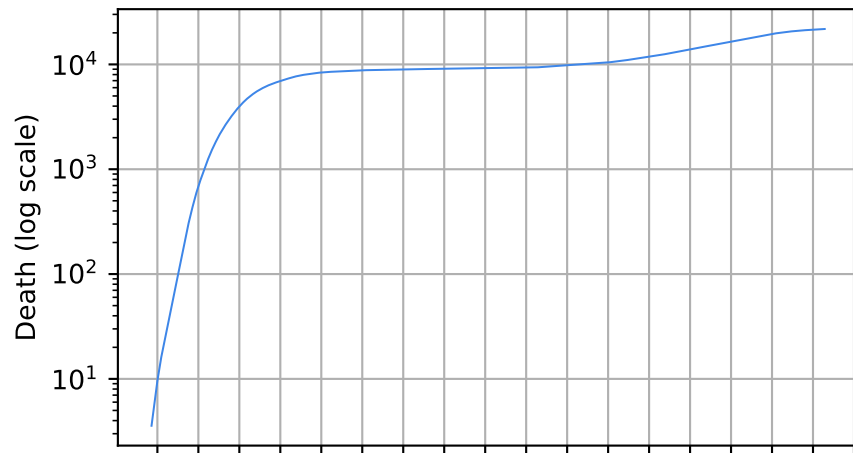

Number of dead

Daily number of dead

Netherlands

Covid-19 situation on 23 February, 2021 Canada

Number of cases

Daily number of cases

Number of dead

Daily number of dead

Canada

18/03/20 08/04/20 29/04/20 20/05/20 10/06/20 01/07/20 22/07/20 12/08/20 03/09/20 23/09/20 14/10/20 04/11/20 25/11/20 16/12/20 06/01/21 27/01/21 17/02/21 10/03/21

Date

18/03/20 08/04/20 29/04/20 20/05/20 10/06/20 01/07/20 22/07/20 12/08/20 03/09/20 23/09/20 14/10/20 04/11/20 25/11/20 16/12/20 06/01/21 27/01/21 17/02/21 10/03/21