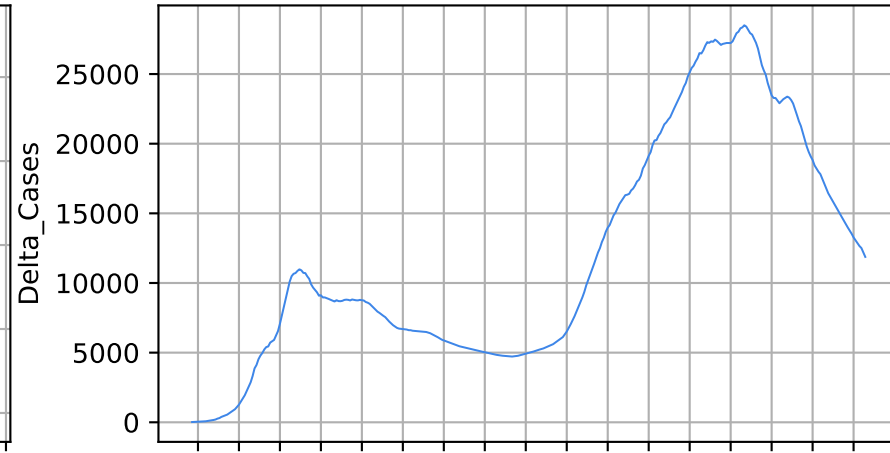

Number of cases

Daily number of cases

Number of dead

Daily number of dead

—*— Brazil

18/03/20 08/04/20 29/04/20 20/05/20 10/06/20 01/07/20 22/07/20 12/08/20 03/09/20 23/09/20 14/10/20 04/11/20 25/11/20 16/12/20 06/01/21 27/01/21 17/02/21 10/03/21

Date

18/03/20 08/04/20 29/04/20 20/05/20 10/06/20 01/07/20 22/07/20 12/08/20 03/09/20 23/09/20 14/10/20 04/11/20 25/11/20 16/12/20 06/01/21 27/01/21 17/02/21 10/03/21

Date

Covid-19 situation on 23 February, 2021

Russia

Number of cases

Daily number of cases

Number of dead

Daily number of dead

Russia

Covid-19 situation on 23 February, 2021 United Kingdom

Number of cases

Daily number of cases

Number of dead

Daily number of dead

United Kingdom

18/03/20 08/04/20 29/04/20 20/05/20 10/06/20 01/07/20 22/07/20 12/08/20 02/09/20 23/09/20 14/10/20 04/11/20 25/11/20 16/12/20 06/01/21 27/01/21 17/02/21 10/03/21