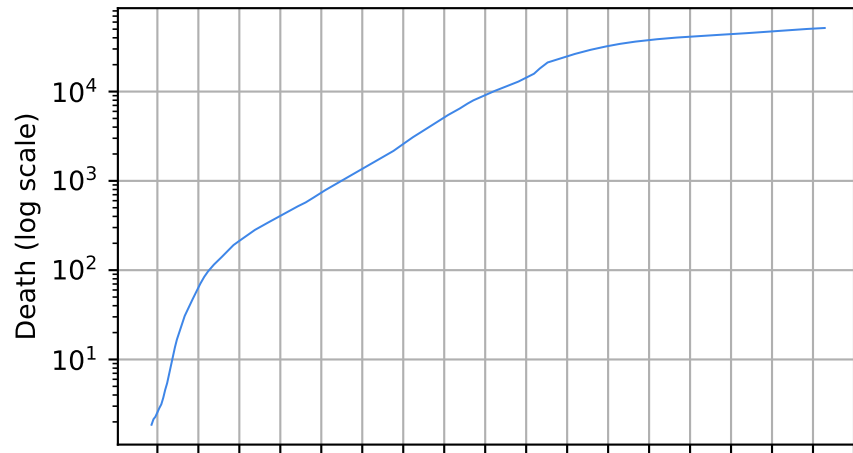

18/03/20 08/04/20 29/04/20 20/05/20 10/06/20 01/07/20 22/07/20 12/08/20 02/09/20 23/09/20 14/10/20 04/11/20 25/11/20 16/12/20 06/01/21 27/01/21 17/02/21 10/03/21

18/03/20 08/04/20 29/04/20 20/05/20 10/06/20 01/07/20 22/07/20 12/08/20 02/09/20 23/09/20 14/10/20 04/11/20 25/11/20 16/12/20 06/01/21 27/01/21 17/02/21 10/03/21

Date

Date

Covid-19 situation on 23 February, 2021 Argentina

Number of cases

Daily number of cases

Number of dead

Daily number of dead

—*— Argentina