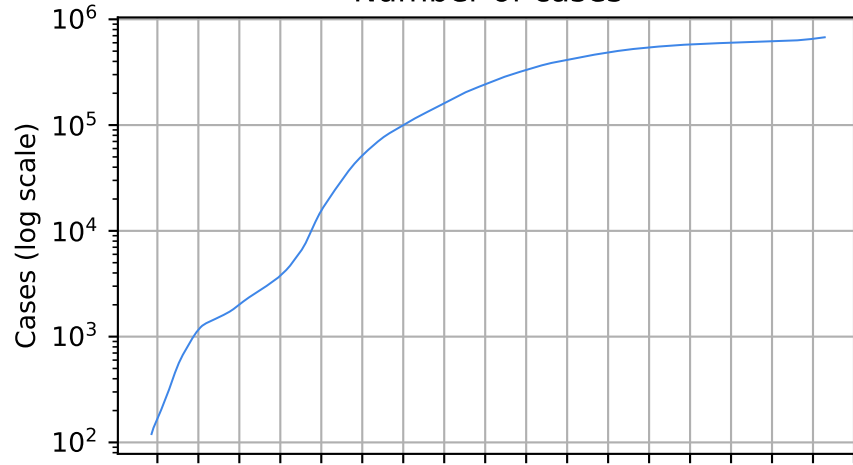

Covid-19 situation on 23 February, 2021

Iraq

Number of cases