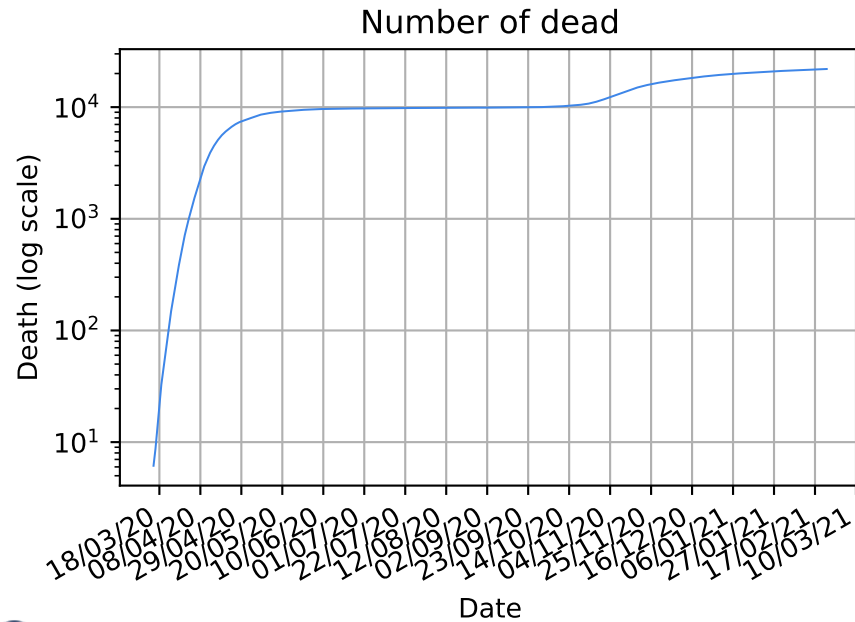

Date

18/03/20 08/04/20 29/04/20 20/05/20 10/06/20 01/07/20 22/07/20 12/08/20 03/09/20 23/09/20 14/10/20 04/11/20 25/11/20 16/12/20 06/01/21 27/01/21 17/02/21 10/03/21

Date

Covid-19 situation on 23 February, 2021 Israel

Number of cases

Daily number of cases

Number of dead

Daily number of dead

Israel

Covid-19 situation on 23 February, 2021

Belgium

—*— Belgium

Covid-19 situation on 23 February, 2021

Iraq

Number of cases

Daily number of cases

Number of dead

Daily number of dead

Iraq

18/03/20 08/04/20 29/04/20 20/05/20 10/06/20 01/07/20 22/07/20 12/08/20 02/09/20 23/09/20 14/10/20 04/11/20 25/11/20 16/12/20 06/01/21 27/01/21 17/02/21 10/03/21