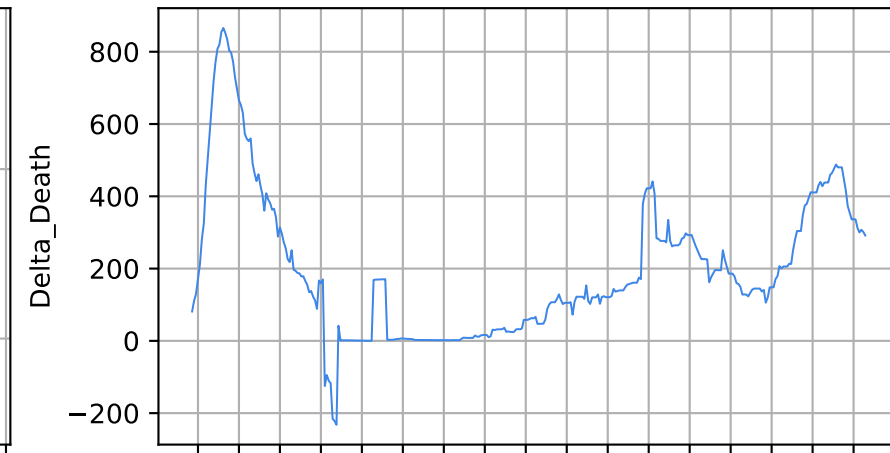

18/03/20 08/04/20 29/04/20 20/05/20 10/06/20 01/07/20 22/07/20 12/08/20 02/09/20 23/09/20 14/10/20 04/11/20 25/11/20 16/12/20 06/01/21 27/01/21 17/02/21 10/03/21

Date

Date

Covid-19 situation on 23 February, 2021

Spain

Number of cases

Daily number of cases

Number of dead

Daily number of dead

Spain

18/03/20 08/04/20 29/04/20 20/05/20 10/06/20 01/07/20 22/07/20 12/08/20 02/09/20 23/09/20 14/10/20 04/11/20 25/11/20 16/12/20 06/01/21 27/01/21 17/02/21 10/03/21

Date

18/03/20 08/04/20 29/04/20 20/05/20 10/06/20 01/07/20 22/07/20 12/08/20 02/09/20 23/09/20 14/10/20 04/11/20 25/11/20 16/12/20 06/01/21 27/01/21 17/02/21 10/03/21

Date

Covid-19 situation on 23 February, 2021