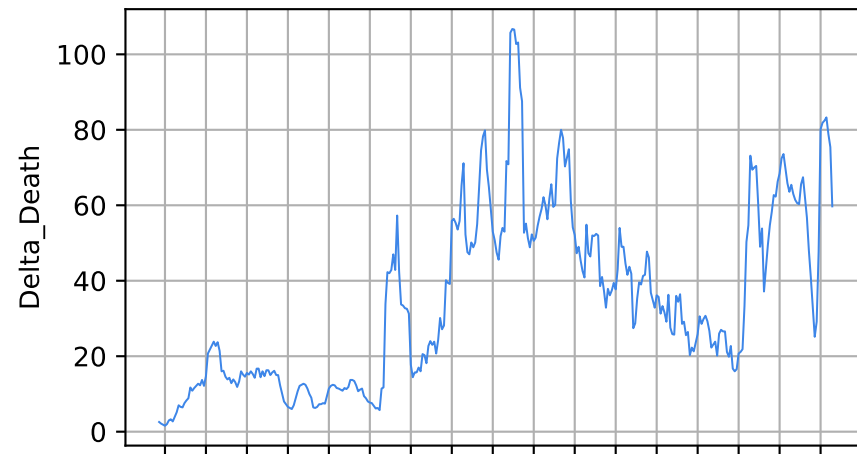

Number of cases

Daily number of cases

Number of dead

Daily number of dead

—*— Philippines

18/03/20 08/04/20 29/04/20 20/05/20 10/06/20 01/07/20 22/07/20 12/08/20 03/09/20 23/09/20 14/10/20 04/11/20 25/11/20 16/12/20 06/01/21 27/01/21 17/02/21 10/03/21

18/03/20 08/04/20 29/04/20 20/05/20 10/06/20 01/07/20 22/07/20 12/08/20 03/09/20 23/09/20 14/10/20 04/11/20 25/11/20 16/12/20 06/01/21 27/01/21 17/02/21 10/03/21

Date

Date