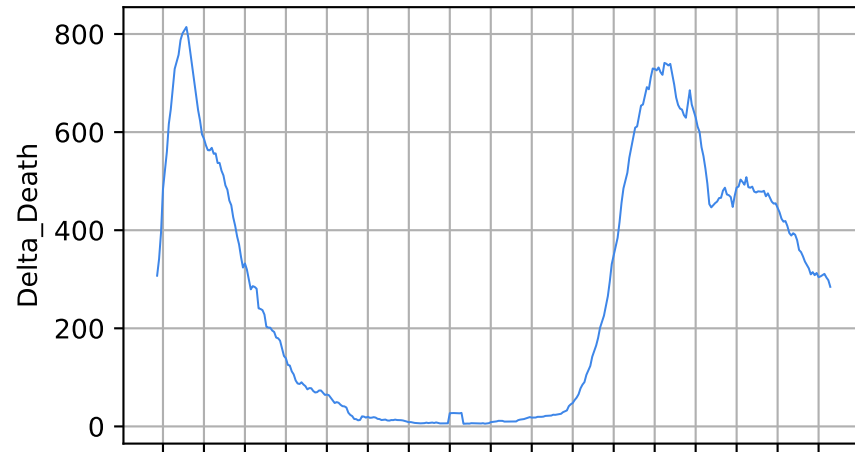

Date

18/03/20 08/04/20 29/04/20 20/05/20 10/06/20 01/07/20 22/07/20 12/08/20 02/09/20 23/09/20 14/10/20 04/11/20 25/11/20 16/12/20 06/01/21 27/01/21 17/02/21 10/03/21

Date

Covid-19 situation on 23 February, 2021

Italy

Number of cases

Daily number of cases

Number of dead

Daily number of dead

Italy

Covid-19 situation on 23 February, 2021 Turkey

Number of cases