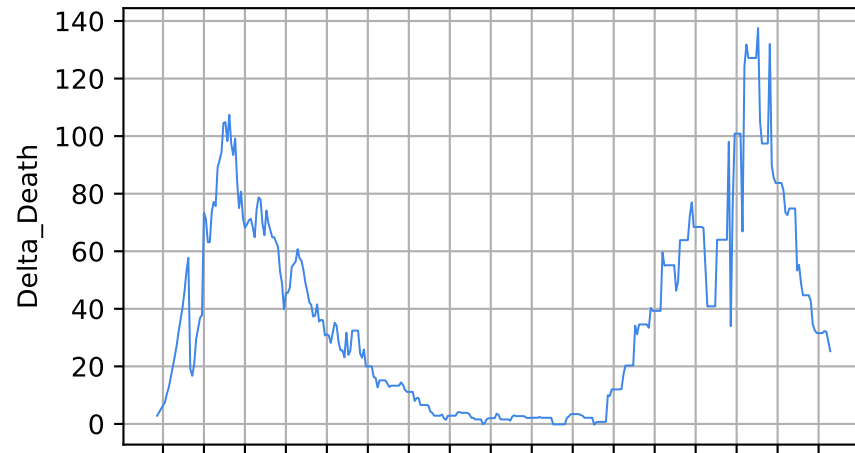

Number of cases

Daily number of cases

Number of dead

Daily number of dead

—*— Sweden

18/03/20 08/04/20 29/04/20 20/05/20 10/06/20 01/07/20 22/07/20 12/08/20 02/09/20 23/09/20 14/10/20 04/11/20 25/11/20 16/12/20 06/01/21 27/01/21 17/02/21 10/03/21

Date

18/03/20 08/04/20 29/04/20 20/05/20 10/06/20 01/07/20 22/07/20 12/08/20 02/09/20 14/10/20 04/11/20 25/11/20 16/12/20 06/01/21 27/01/21 17/02/21 10/03/21

Date

Covid-19 situation on 23 February, 2021 Pakistan