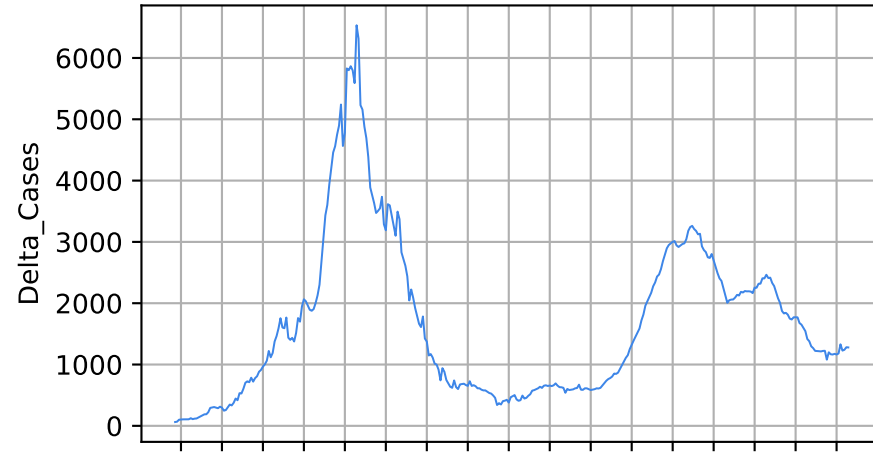

Number of cases

Daily number of cases

Number of dead

Daily number of dead

—*— Sweden

18/03/20 08/04/20 29/04/20 20/05/20 10/06/20 01/07/20 22/07/20 12/08/20 02/09/20 23/09/20 14/10/20 04/11/20 25/11/20 16/12/20 06/01/21 27/01/21 17/02/21 10/03/21

Date

18/03/20 08/04/20 29/04/20 20/05/20 10/06/20 01/07/20 22/07/20 12/08/20 02/09/20 14/10/20 04/11/20 25/11/20 16/12/20 06/01/21 27/01/21 17/02/21 10/03/21

Date

Covid-19 situation on 23 February, 2021 Pakistan

Number of cases

Daily number of cases

Number of dead

Daily number of dead

—*— Pakistan

18/03/20 08/04/20 29/04/20 20/05/20 10/06/20 01/07/20 22/07/20 12/08/20 03/09/20 23/09/20 14/10/20 04/11/20 25/11/20 16/12/20 06/01/21 27/01/21 17/02/21 10/03/21