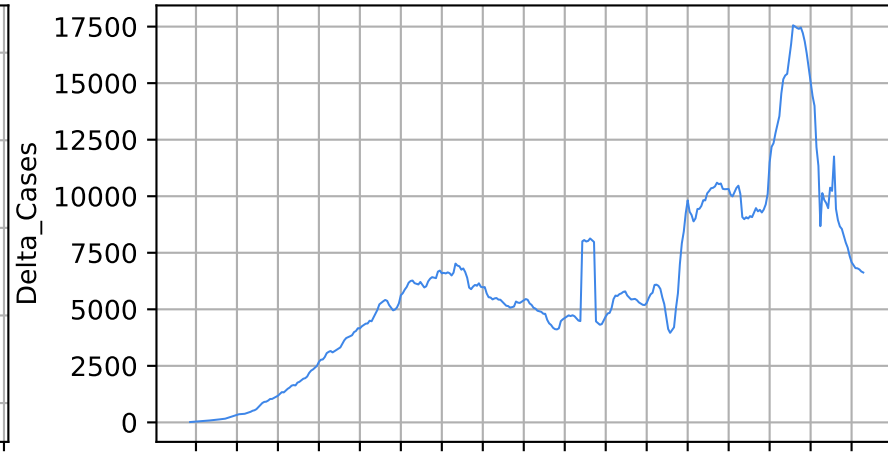

18/03/20 08/04/20 29/04/20 20/05/20 10/06/20 01/07/20 22/07/20 12/08/20 02/09/20 23/09/20 14/10/20 04/11/20 25/11/20 16/12/20 06/01/21 27/01/21 17/02/21 10/03/21

18/03/20 08/04/20 29/04/20 20/05/20 10/06/20 01/07/20 22/07/20 12/08/20 02/09/20 23/09/20 14/10/20 04/11/20 25/11/20 16/12/20 06/01/21 27/01/21 17/02/21 10/03/21

Date

Date

Covid-19 situation on 23 February, 2021 Argentina

Number of cases

Daily number of cases

Number of dead

Daily number of dead

—*— Argentina

Covid-19 situation on 23 February, 2021 Mexico

Number of cases

Daily number of cases

Number of dead

Daily number of dead

— Mexico

Covid-19 situation on 23 February, 2021 Poland

Number of cases