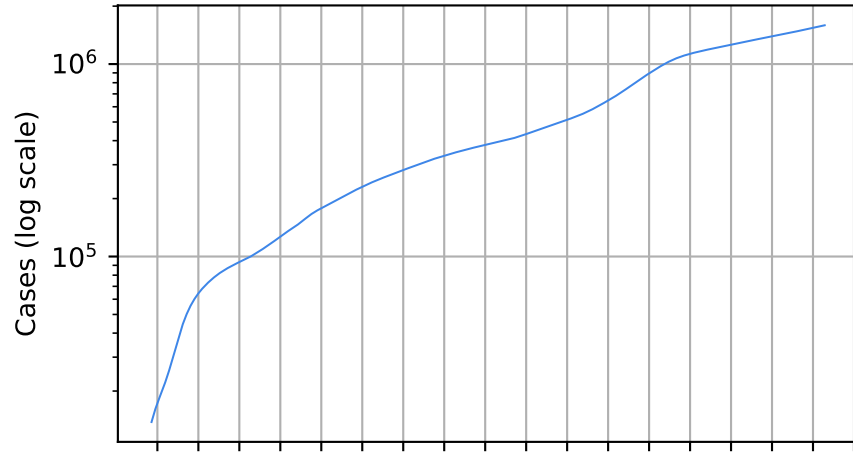

Date

18/03/20 08/04/20 29/04/20 20/05/20 10/06/20 01/07/20 22/07/20 12/08/20 02/09/20 23/09/20 14/10/20 04/11/20 25/11/20 16/12/20 06/01/21 27/01/21 17/02/21 10/03/21

Date

Covid-19 situation on 23 February, 2021

Iran

Number of cases

Daily number of cases

Number of dead

Daily number of dead

Iran

18/03/20 08/04/20 29/04/20 20/05/20 10/06/20 01/07/20 22/07/20 12/08/20 03/09/20 23/09/20 14/10/20 04/11/20 25/11/20 16/12/20 06/01/21 27/01/21 17/02/21 10/03/21