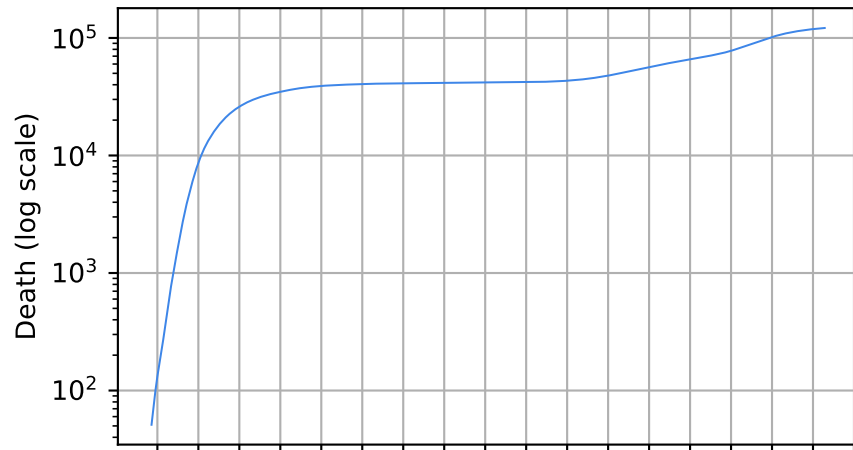

Russia

Number of cases

Daily number of cases

Number of dead

Daily number of dead

Russia

Covid-19 situation on 23 February, 2021 United Kingdom

Number of cases

Daily number of cases

Number of dead

Daily number of dead

United Kingdom

18/03/20 08/04/20 29/04/20 20/05/20 10/06/20 01/07/20 22/07/20 12/08/20 02/09/20 23/09/20 14/10/20 04/11/20 25/11/20 16/12/20 06/01/21 27/01/21 17/02/21 10/03/21