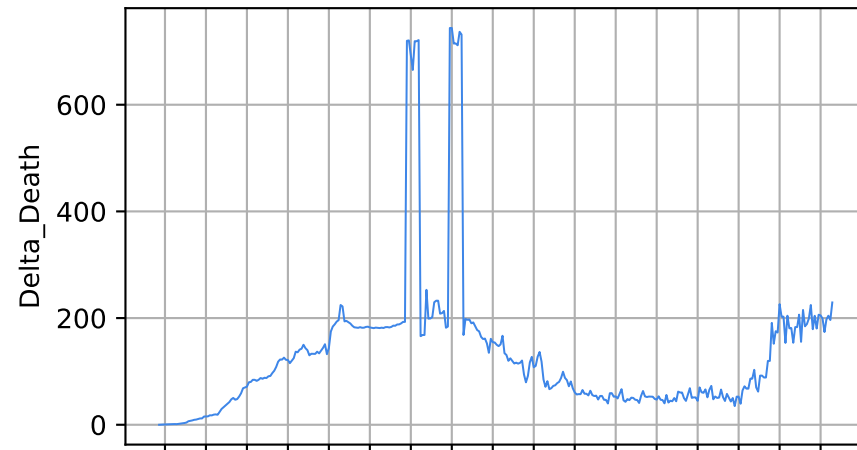

Date

18/03/20 08/04/20 29/04/20 20/05/20 10/06/20 01/07/20 22/07/20 12/08/20 03/09/20 23/09/20 14/10/20 04/11/20 25/11/20 16/12/20 06/01/21 27/01/21 17/02/21 10/03/21

Date

Covid-19 situation on 23 February, 2021 Indonesia

Number of cases

Daily number of cases

Number of dead

Daily number of dead

Indonesia

Covid-19 situation on 23 February, 2021

Peru

Number of cases

Daily number of cases

Number of dead

Daily number of dead

Peru

18/03/20 08/04/20 29/04/20 20/05/20 10/06/20 01/07/20 22/07/20 12/08/20 03/09/20 23/09/20 14/10/20 04/11/20 25/11/20 16/12/20 06/01/21 27/01/21 17/02/21 10/03/21