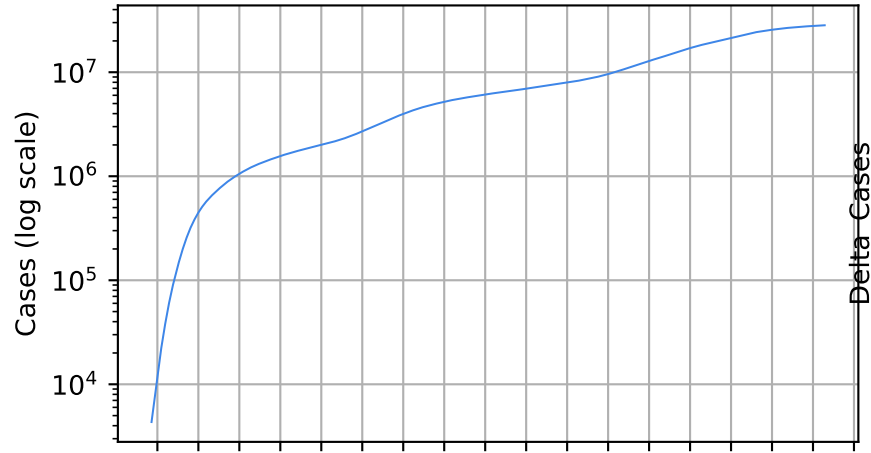

Covid-19 situation on 23 February, 2021 US

Number of cases

Daily number of cases

Number of dead

Daily number of dead

US

18/03/20 08/04/20 29/04/20 20/05/20 10/06/20 01/07/20 22/07/20 12/08/20 02/09/20 23/09/20 14/10/20 04/11/20 25/11/20 16/12/20 06/01/21 27/01/21 17/02/21 10/03/21

18/03/20 08/04/20 29/04/20 20/05/20 10/06/20 01/07/20 22/07/20 12/08/20 02/09/20 23/09/20 14/10/20 04/11/20 25/11/20 16/12/20 06/01/21 27/01/21 17/02/21 10/03/21

Date

Date

Covid-19 situation on 23 February, 2021