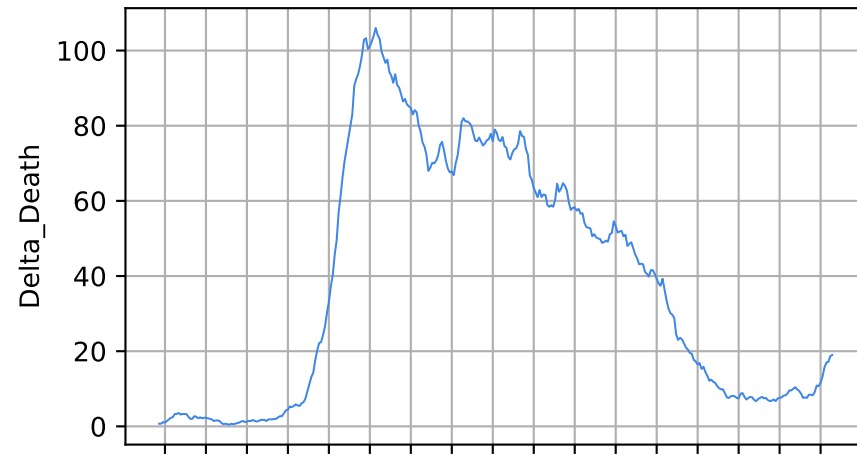

Covid-19 situation on 23 February, 2021

Iraq

Number of cases

Daily number of cases

Number of dead

Daily number of dead

Iraq

18/03/20 08/04/20 29/04/20 20/05/20 10/06/20 01/07/20 22/07/20 12/08/20 02/09/20 23/09/20 14/10/20 04/11/20 25/11/20 16/12/20 06/01/21 27/01/21 17/02/21 10/03/21