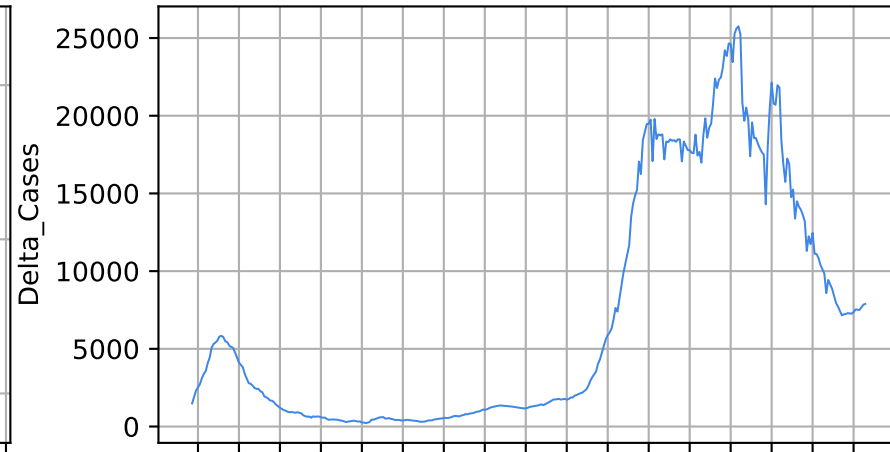

Italy

Number of cases

Daily number of cases

Number of dead

Daily number of dead

Italy

Covid-19 situation on 23 February, 2021 Turkey

Number of cases

Daily number of cases

Number of dead

Daily number of dead

Turkey

Covid-19 situation on 23 February, 2021 Germany

Number of cases

Daily number of cases

Number of dead

18/03/20 08/04/20 29/04/20 20/05/20 10/06/20 01/07/20 22/07/20 12/08/20 02/09/20 23/09/20 14/10/20 04/11/20 25/11/20 16/12/20 06/01/21 27/01/21 17/02/21 10/03/21

18/03/20 08/04/20 29/04/20 20/05/20 10/06/20 01/07/20 22/07/20 12/08/20 02/09/20 23/09/20 14/10/20 04/11/20 25/11/20 16/12/20 06/01/21 27/01/21 17/02/21 10/03/21