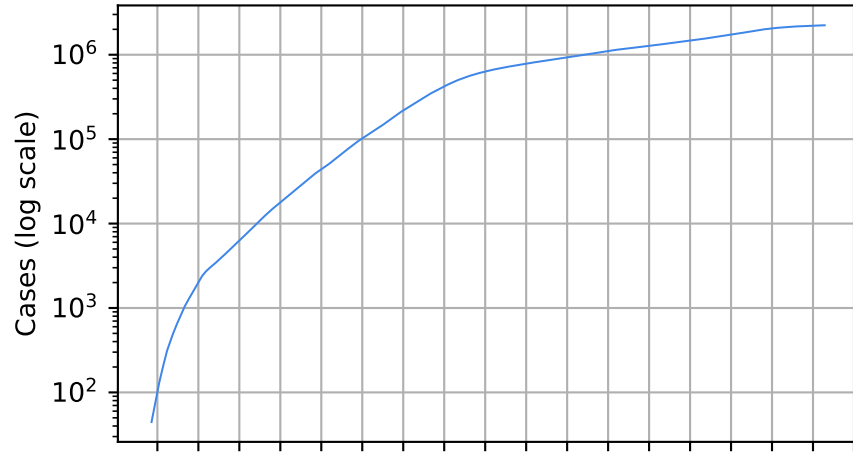

Covid-19 situation on 23 February, 2021 Colombia

Number of cases