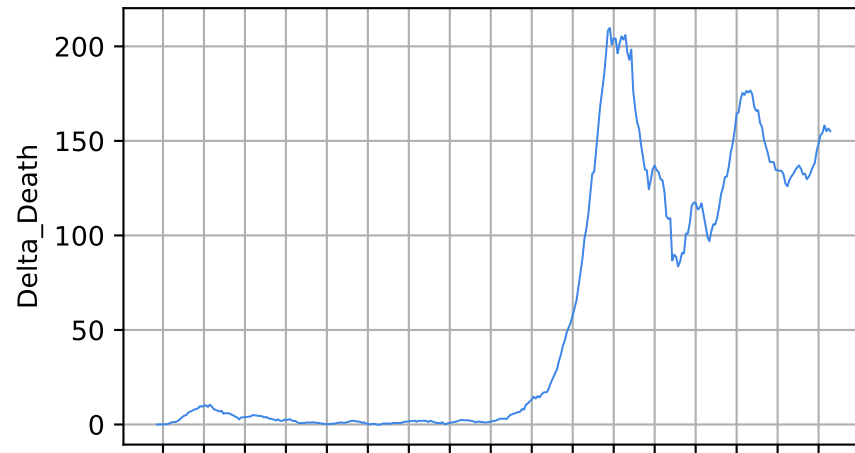

Number of cases

Daily number of cases

Number of dead

Daily number of dead

—*— Czechia

Covid-19 situation on 23 February, 2021 Netherlands

Number of cases

Daily number of cases

Canada

18/03/20 08/04/20 29/04/20 20/05/20 10/06/20 01/07/20 22/07/20 12/08/20 03/09/20 23/09/20 14/10/20 04/11/20 25/11/20 16/12/20 06/01/21 27/01/21 17/02/21 10/03/21

Date

18/03/20 08/04/20 29/04/20 20/05/20 10/06/20 01/07/20 22/07/20 12/08/20 03/09/20 23/09/20 14/10/20 04/11/20 25/11/20 16/12/20 06/01/21 27/01/21 17/02/21 10/03/21