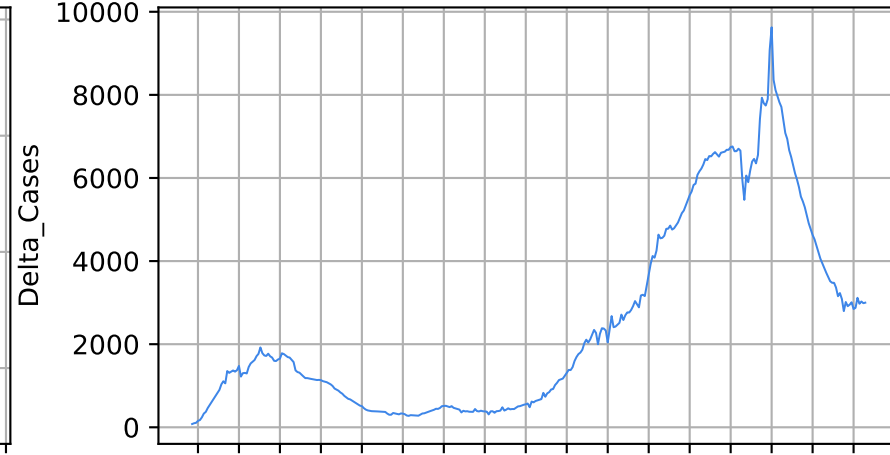

Number of dead

Daily number of dead

Netherlands

Covid-19 situation on 23 February, 2021 Canada

Number of cases

Daily number of cases

Number of dead

Daily number of dead

Canada

18/03/20 08/04/20 29/04/20 20/05/20 10/06/20 01/07/20 22/07/20 12/08/20 03/09/20 23/09/20 14/10/20 04/11/20 25/11/20 16/12/20 06/01/21 27/01/21 17/02/21 10/03/21

Date

18/03/20 08/04/20 29/04/20 20/05/20 10/06/20 01/07/20 22/07/20 12/08/20 03/09/20 23/09/20 14/10/20 04/11/20 25/11/20 16/12/20 06/01/21 27/01/21 17/02/21 10/03/21