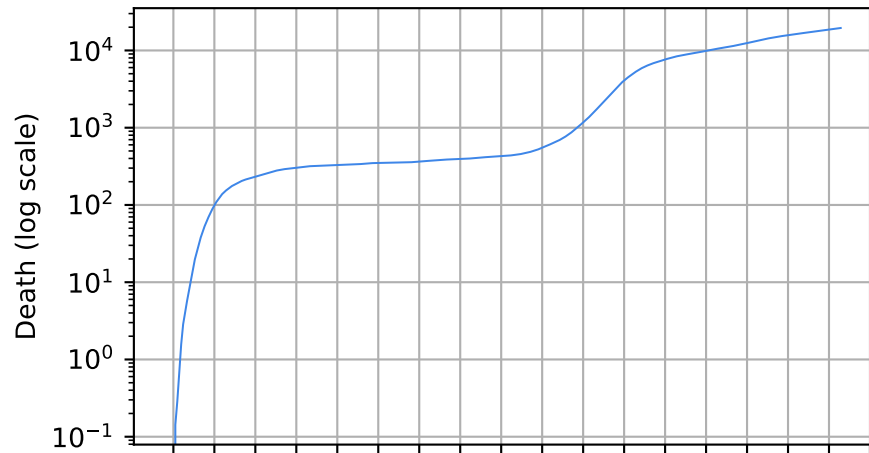

Number of dead