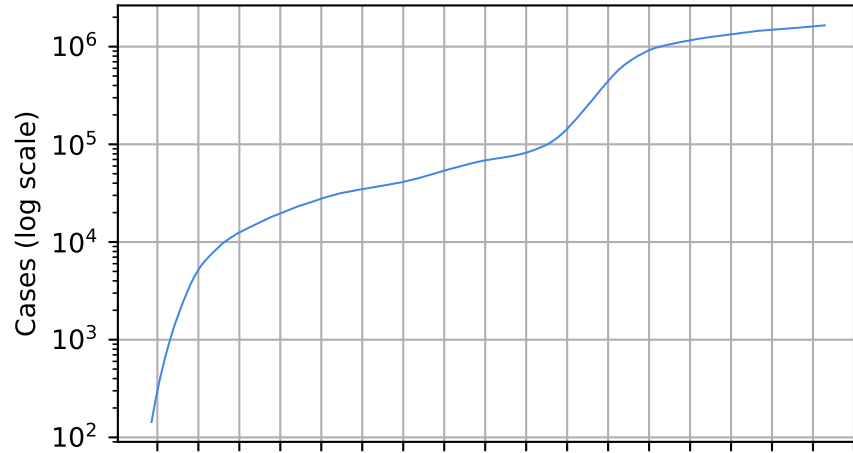

Covid-19 situation on 23 February, 2021 Mexico

Number of cases

Daily number of cases

Number of dead

Daily number of dead

— Mexico

Covid-19 situation on 23 February, 2021 Poland

Number of cases