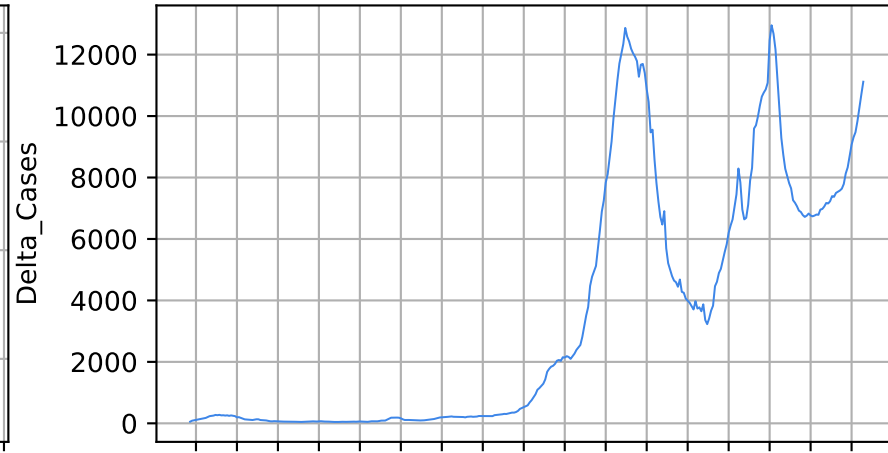

Daily number of cases