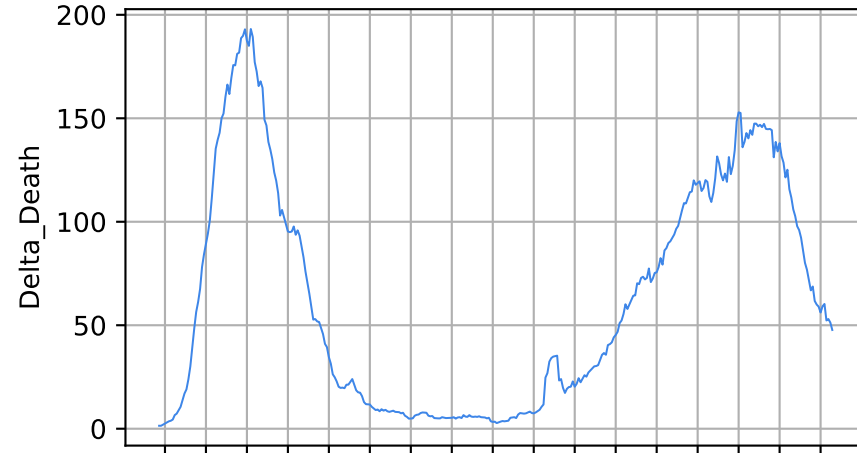

Number of dead

Daily number of dead

Netherlands

Covid-19 situation on 23 February, 2021 Canada

Number of cases

Daily number of cases

Number of dead

Daily number of dead

Canada

18/03/20 08/04/20 29/04/20 20/05/20 10/06/20 01/07/20 22/07/20 12/08/20 03/09/20 23/09/20 14/10/20 04/11/20 25/11/20 16/12/20 06/01/21 27/01/21 17/02/21 10/03/21

Date

18/03/20 08/04/20 29/04/20 20/05/20 10/06/20 01/07/20 22/07/20 12/08/20 03/09/20 23/09/20 14/10/20 04/11/20 25/11/20 16/12/20 06/01/21 27/01/21 17/02/21 10/03/21