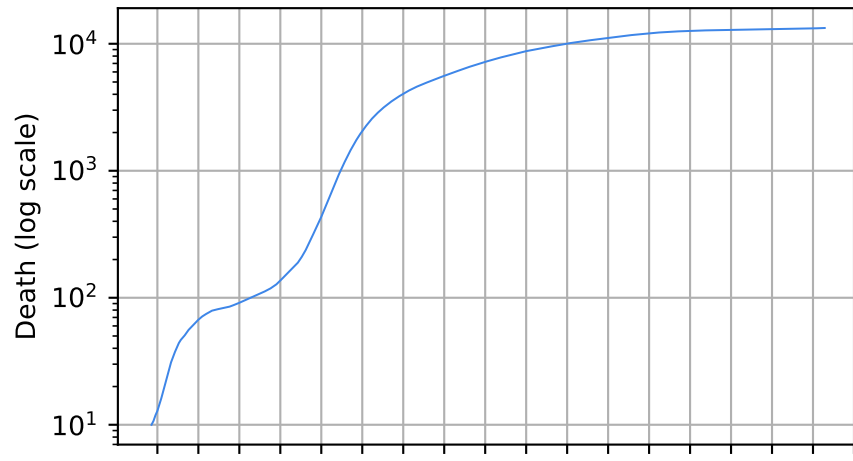

Covid-19 situation on 23 February, 2021

Iraq

Number of cases

Daily number of cases

Number of dead

Daily number of dead

Iraq

18/03/20 08/04/20 29/04/20 20/05/20 10/06/20 01/07/20 22/07/20 12/08/20 02/09/20 23/09/20 14/10/20 04/11/20 25/11/20 16/12/20 06/01/21 27/01/21 17/02/21 10/03/21