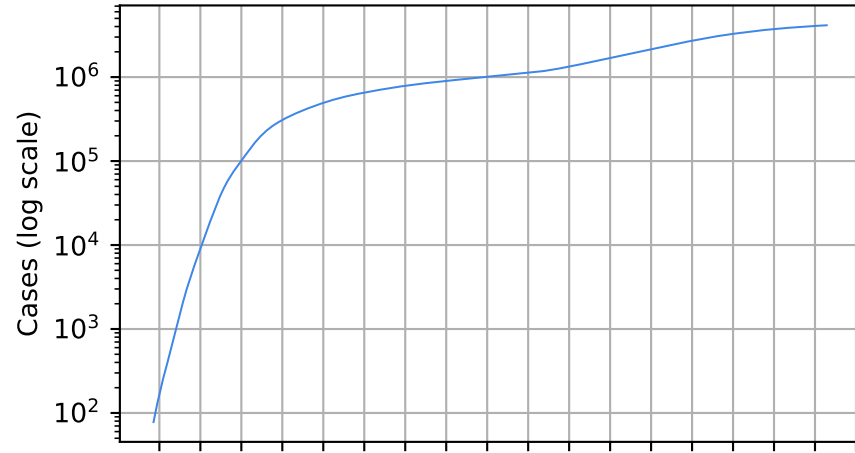

Covid-19 situation on 23 February, 2021

Russia

Number of cases