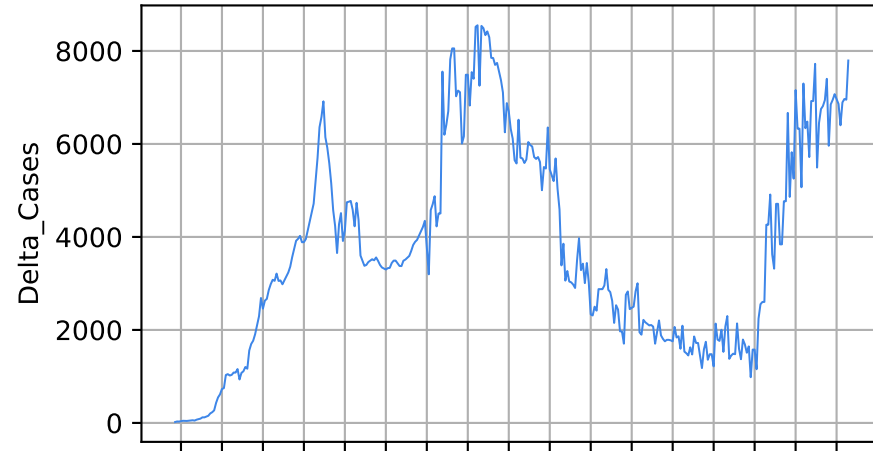

Date

18/03/20 08/04/20 29/04/20 20/05/20 10/06/20 01/07/20 22/07/20 12/08/20 03/09/20 23/09/20 14/10/20 04/11/20 25/11/20 16/12/20 06/01/21 27/01/21 17/02/21 10/03/21

Date

Covid-19 situation on 23 February, 2021 Indonesia

Number of cases

Daily number of cases

Number of dead

Daily number of dead

Indonesia

Covid-19 situation on 23 February, 2021

Peru

Number of cases

Daily number of cases

Number of dead

Daily number of dead

Peru

18/03/20 08/04/20 29/04/20 20/05/20 10/06/20 01/07/20 22/07/20 12/08/20 03/09/20 23/09/20 14/10/20 04/11/20 25/11/20 16/12/20 06/01/21 27/01/21 17/02/21 10/03/21