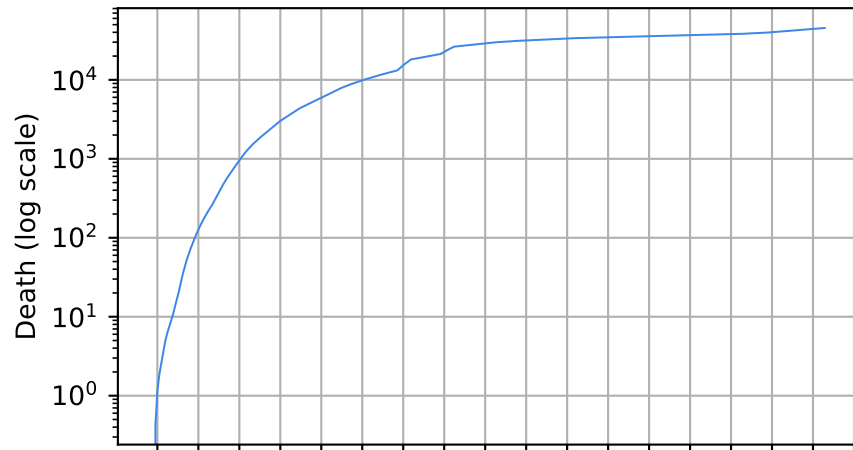

Number of dead