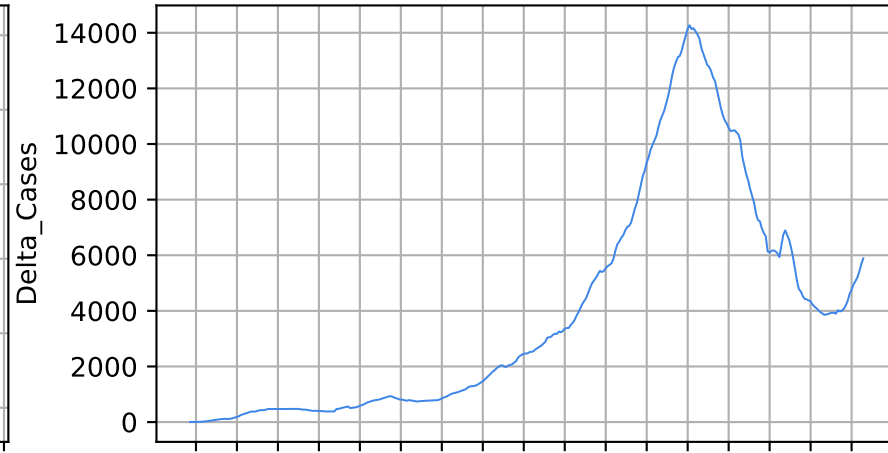

Date

18/03/20 08/04/20 29/04/20 20/05/20 10/06/20 01/07/20 22/07/20 12/08/20 03/09/20 23/09/20 14/10/20 04/11/20 25/11/20 16/12/20 06/01/21 27/01/21 17/02/21 10/03/21

Date

Covid-19 situation on 23 February, 2021 South Africa

Number of cases

Daily number of cases

Number of dead

Daily number of dead

South Africa

Covid-19 situation on 23 February, 2021 Ukraine

Number of cases

Daily number of cases