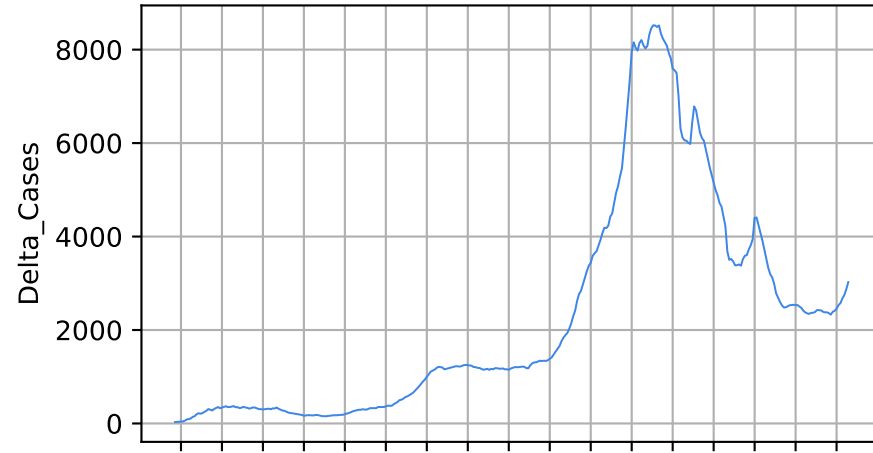

18/03/20 08/04/20 29/04/20 20/05/20 10/06/20 01/07/20 22/07/20 12/08/20 02/09/20 23/09/20 14/10/20 04/11/20 25/11/20 16/12/20 06/01/21 27/01/21 17/02/21 10/03/21

Date

Date

Covid-19 situation on 23 February, 2021 Romania

Number of cases

Daily number of cases

Number of dead

Daily number of dead

Romania

18/03/20 08/04/20 29/04/20 20/05/20 10/06/20 01/07/20 22/07/20 12/08/20 03/09/20 23/09/20 14/10/20 04/11/20 25/11/20 16/12/20 06/01/21 27/01/21 17/02/21 10/03/21