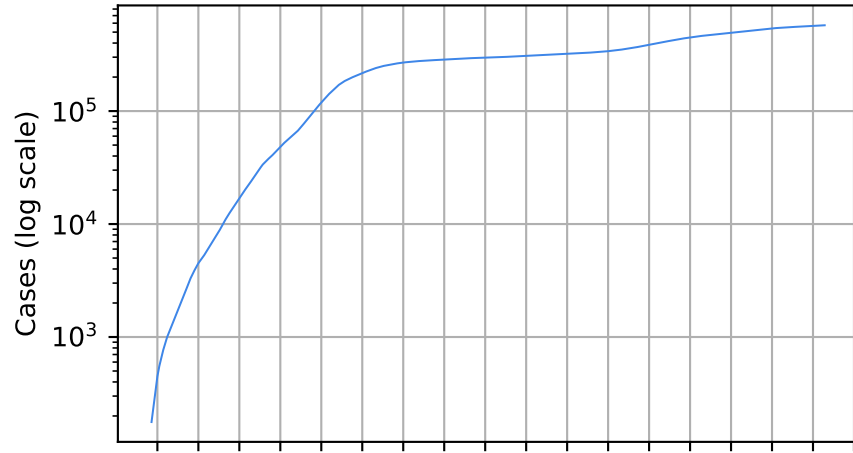

Covid-19 situation on 23 February, 2021 Pakistan

Number of cases