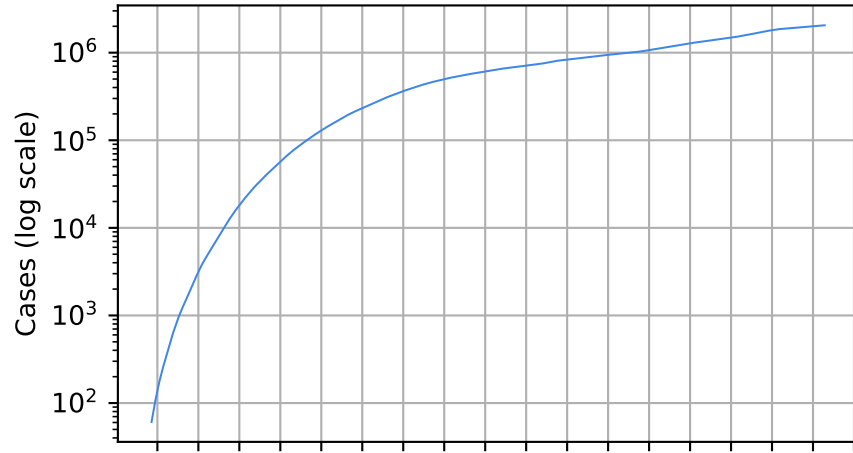

Covid-19 situation on 23 February, 2021 Mexico

Number of cases