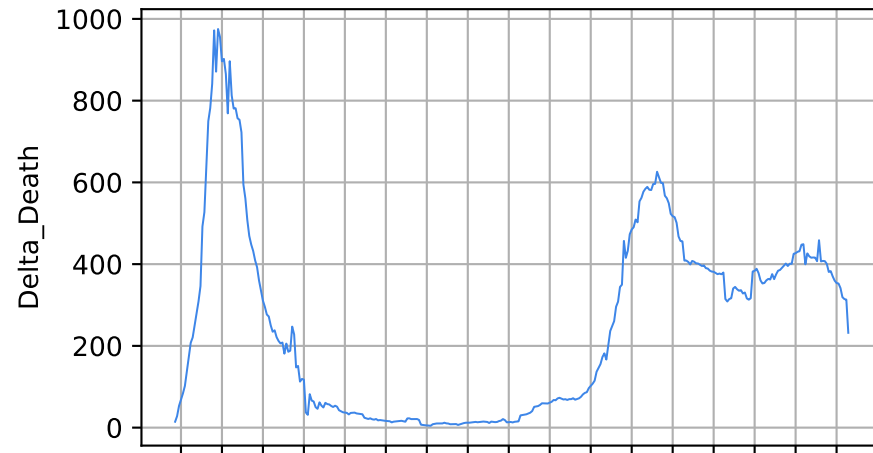

Daily number of cases

Number of dead

Daily number of dead

United Kingdom

18/03/20 08/04/20 29/04/20 20/05/20 10/06/20 01/07/20 22/07/20 12/08/20 02/09/20 23/09/20 14/10/20 04/11/20 25/11/20 16/12/20 06/01/21 27/01/21 17/02/21 10/03/21

Date

18/03/20 08/04/20 29/04/20 20/05/20 10/06/20 01/07/20 22/07/20 12/08/20 02/09/20 23/09/20 14/10/20 04/11/20 25/11/20 16/12/20 06/01/21 27/01/21 17/02/21 10/03/21

Date

Covid-19 situation on 23 February, 2021 France

Number of cases

Daily number of cases

Number of dead

Daily number of dead

France

18/03/20 08/04/20 29/04/20 20/05/20 10/06/20 01/07/20 22/07/20 12/08/20 02/09/20 23/09/20 14/10/20 04/11/20 25/11/20 16/12/20 06/01/21 27/01/21 17/02/21 10/03/21

18/03/20 08/04/20 29/04/20 20/05/20 10/06/20 01/07/20 22/07/20 12/08/20 02/09/20 23/09/20 14/10/20 04/11/20 25/11/20 16/12/20 06/01/21 27/01/21 17/02/21 10/03/21

Date

Date

Covid-19 situation on 23 February, 2021