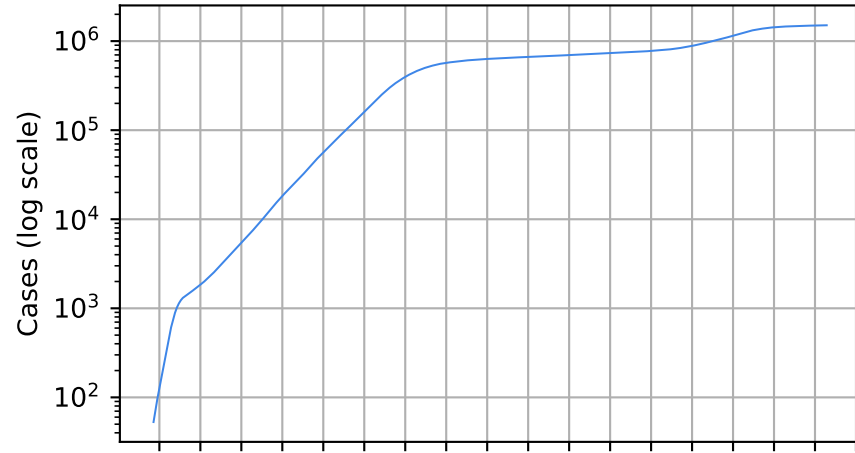

Covid-19 situation on 23 February, 2021 South Africa

Number of cases