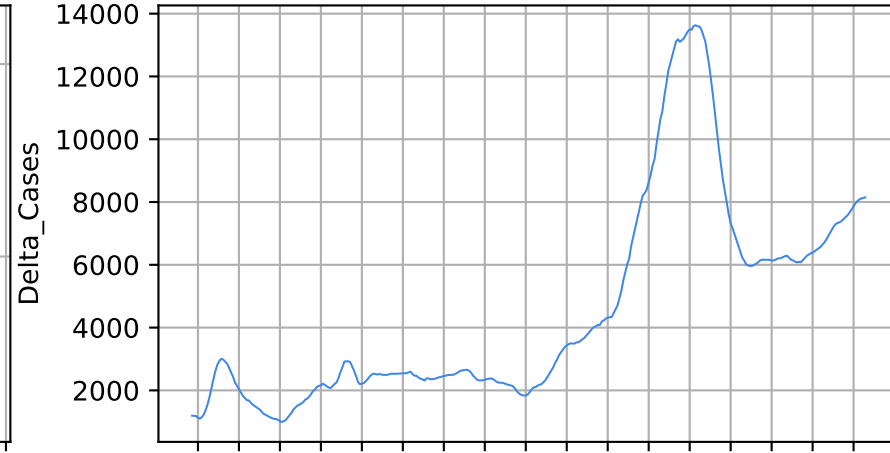

Date

18/03/20 08/04/20 29/04/20 20/05/20 10/06/20 01/07/20 22/07/20 12/08/20 02/09/20 23/09/20 14/10/20 04/11/20 25/11/20 16/12/20 06/01/21 27/01/21 17/02/21 10/03/21

Date

Covid-19 situation on 23 February, 2021

Iran

Number of cases

Daily number of cases

Number of dead

Daily number of dead

Iran

18/03/20 08/04/20 29/04/20 20/05/20 10/06/20 01/07/20 22/07/20 12/08/20 03/09/20 23/09/20 14/10/20 04/11/20 25/11/20 16/12/20 06/01/21 27/01/21 17/02/21 10/03/21