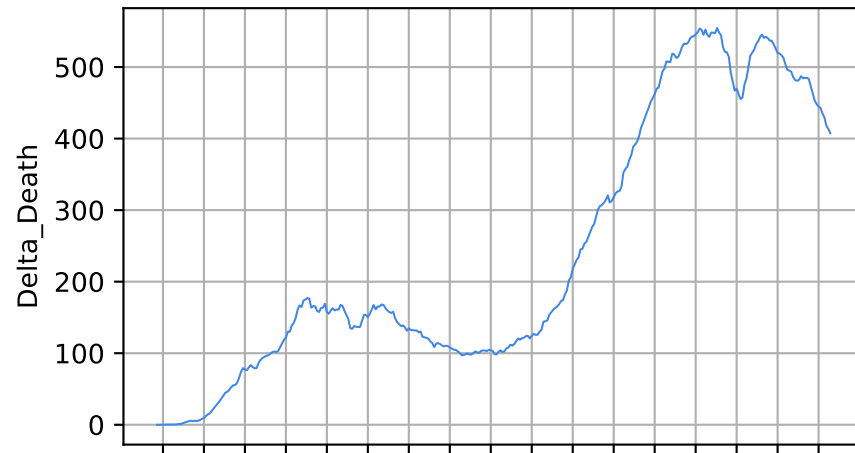

Number of cases

Daily number of cases

Number of dead

Daily number of dead

—*— Brazil

18/03/20 08/04/20 29/04/20 20/05/20 10/06/20 01/07/20 22/07/20 12/08/20 03/09/20 23/09/20 14/10/20 04/11/20 25/11/20 16/12/20 06/01/21 27/01/21 17/02/21 10/03/21

Date

18/03/20 08/04/20 29/04/20 20/05/20 10/06/20 01/07/20 22/07/20 12/08/20 03/09/20 23/09/20 14/10/20 04/11/20 25/11/20 16/12/20 06/01/21 27/01/21 17/02/21 10/03/21

Date

Covid-19 situation on 23 February, 2021

Russia

Number of cases

Daily number of cases

Number of dead

Daily number of dead

Russia

Covid-19 situation on 23 February, 2021 United Kingdom

Number of cases

Daily number of cases

Number of dead

Daily number of dead

United Kingdom

18/03/20 08/04/20 29/04/20 20/05/20 10/06/20 01/07/20 22/07/20 12/08/20 02/09/20 23/09/20 14/10/20 04/11/20 25/11/20 16/12/20 06/01/21 27/01/21 17/02/21 10/03/21