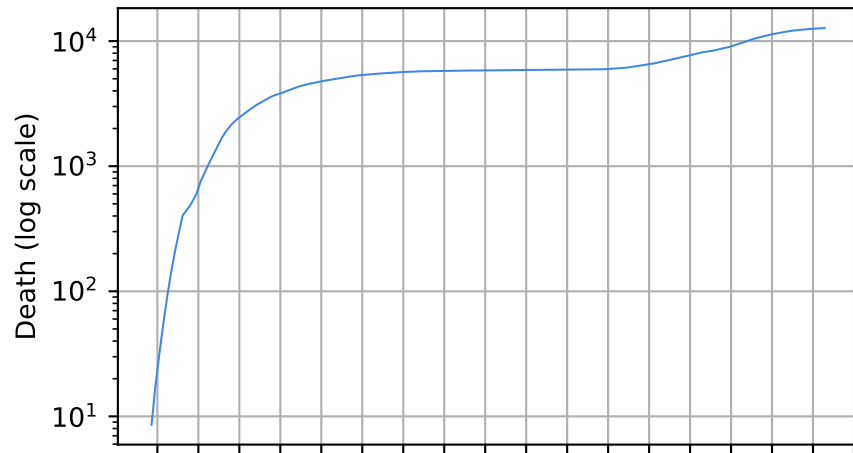

Number of dead