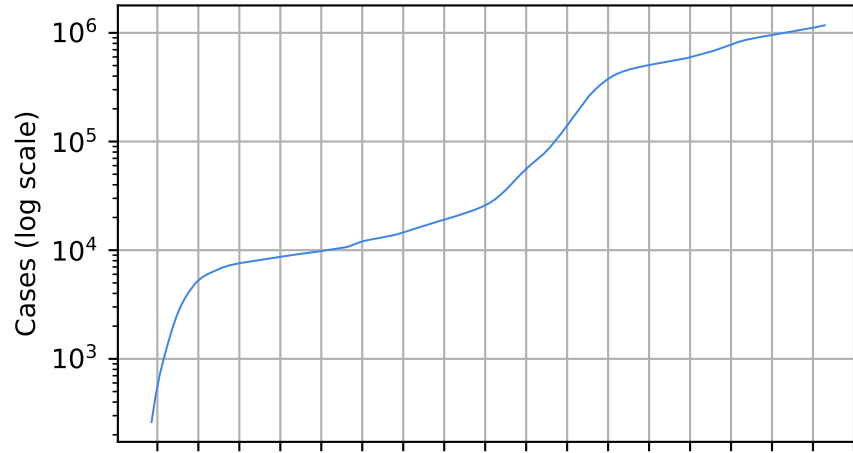

Covid-19 situation on 23 February, 2021 Czechia

Number of cases