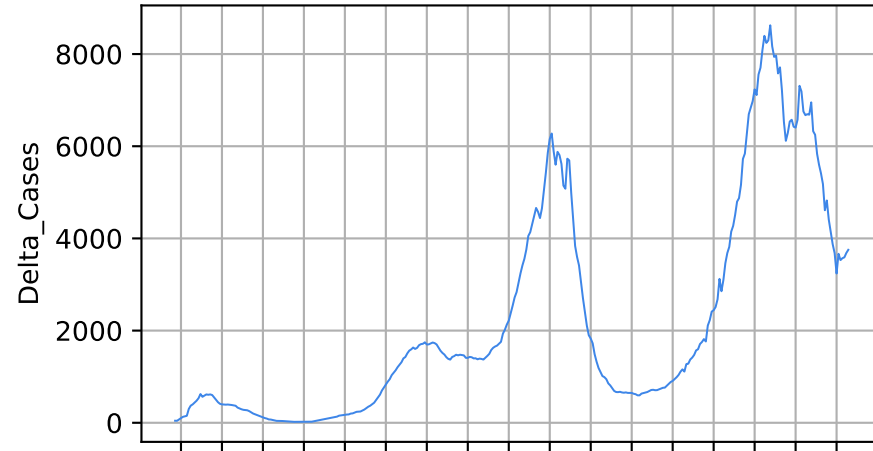

Daily number of cases