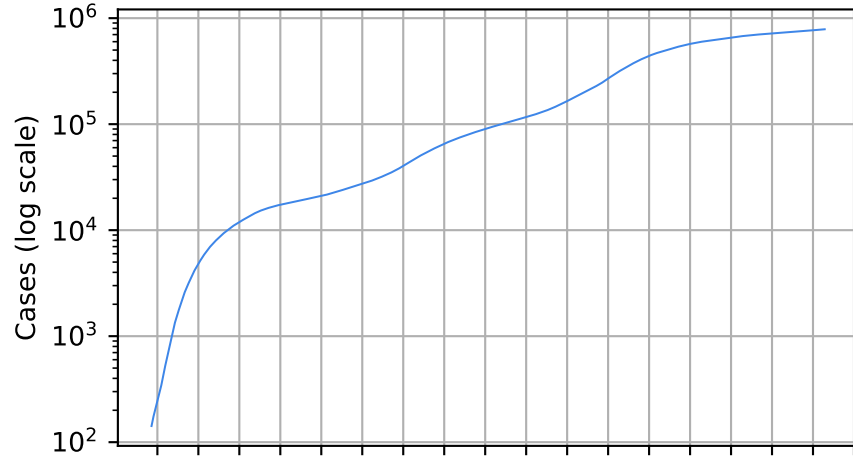

Covid-19 situation on 23 February, 2021 Romania

Number of cases