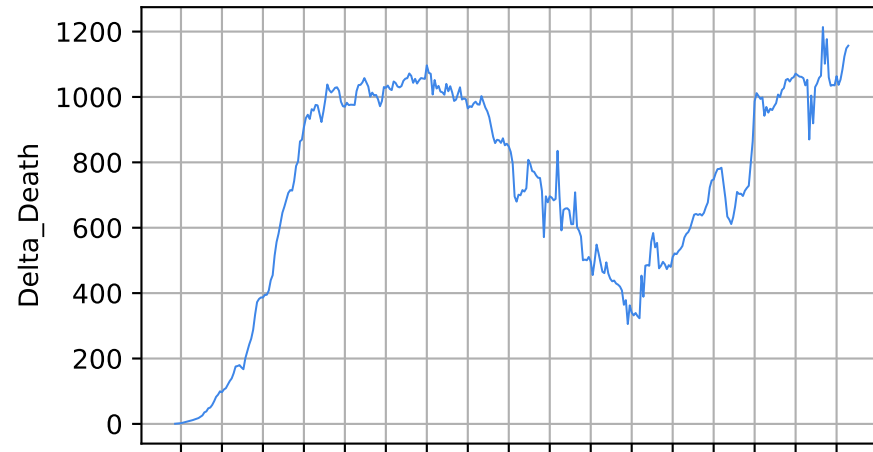

India

Number of cases

Daily number of cases

Number of dead

Daily number of dead

India

Covid-19 situation on 23 February, 2021

Brazil

Number of cases

Daily number of cases

Number of dead

Daily number of dead

—*— Brazil

18/03/20 08/04/20 29/04/20 20/05/20 10/06/20 01/07/20 22/07/20 12/08/20 03/09/20 23/09/20 14/10/20 04/11/20 25/11/20 16/12/20 06/01/21 27/01/21 17/02/21 10/03/21

Date

18/03/20 08/04/20 29/04/20 20/05/20 10/06/20 01/07/20 22/07/20 12/08/20 03/09/20 23/09/20 14/10/20 04/11/20 25/11/20 16/12/20 06/01/21 27/01/21 17/02/21 10/03/21

Date

Covid-19 situation on 23 February, 2021

Daily number of cases

Number of dead

Daily number of dead

United Kingdom

18/03/20 08/04/20 29/04/20 20/05/20 10/06/20 01/07/20 22/07/20 12/08/20 02/09/20 23/09/20 14/10/20 04/11/20 25/11/20 16/12/20 06/01/21 27/01/21 17/02/21 10/03/21