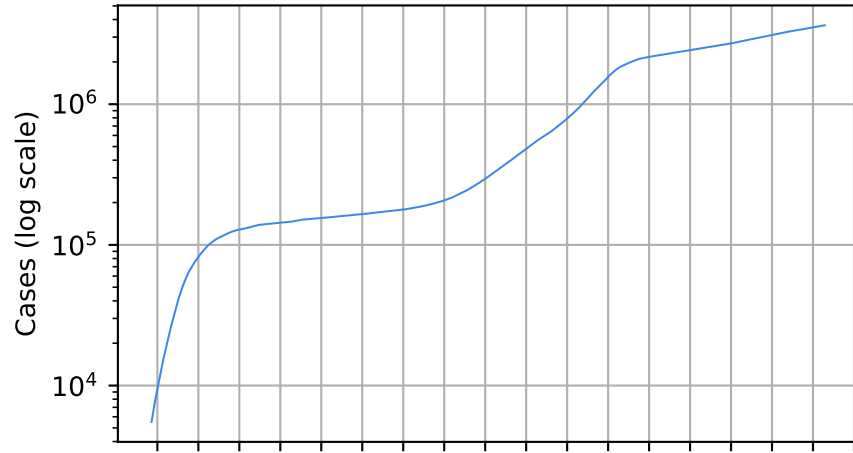

Covid-19 situation on 23 February, 2021 France

Number of cases