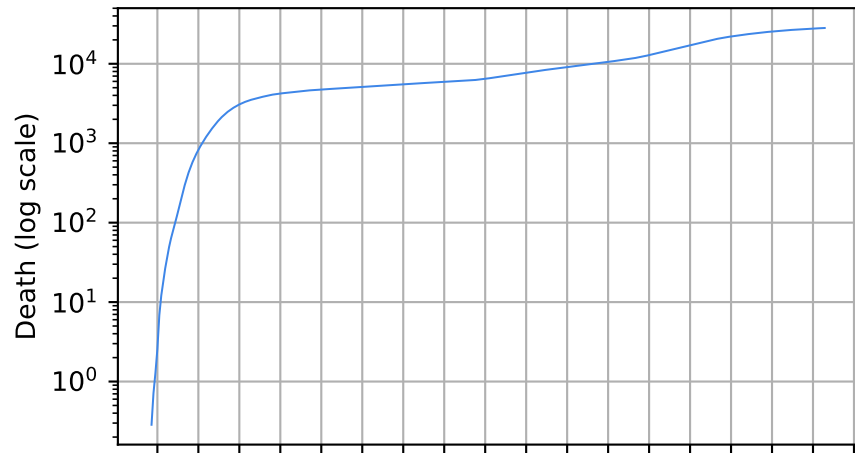

Number of dead