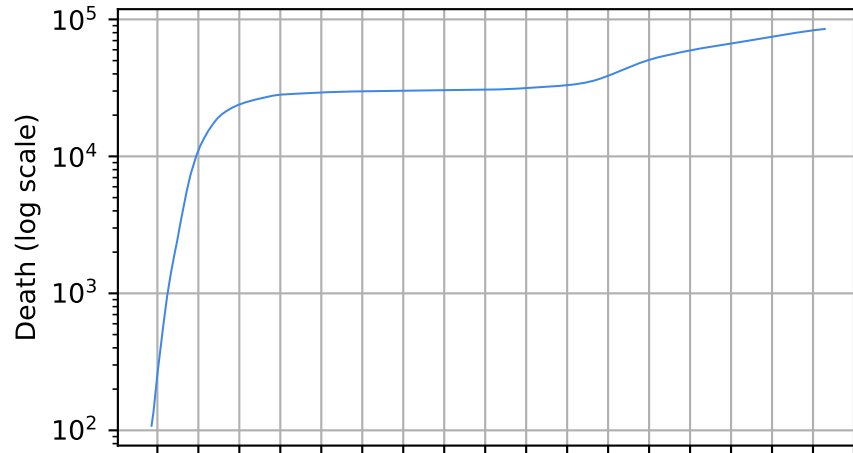

Number of dead