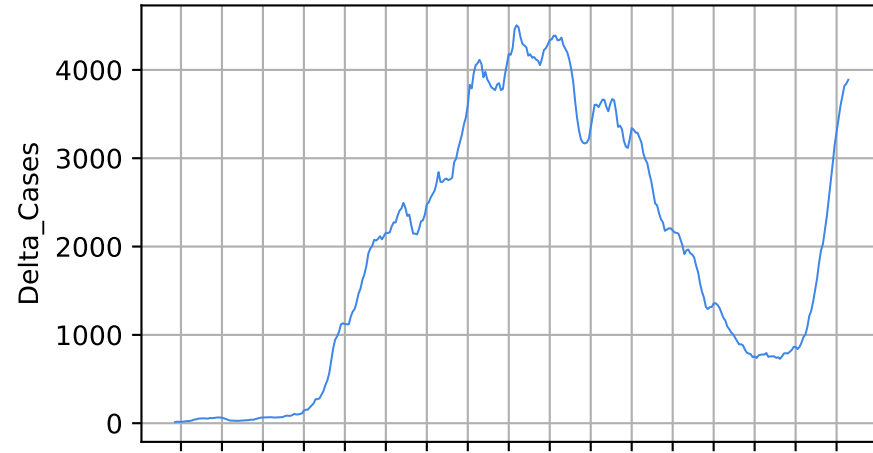

Date

18/03/20 08/04/20 29/04/20 20/05/20 10/06/20 01/07/20 22/07/20 12/08/20 03/09/20 23/09/20 14/10/20 04/11/20 25/11/20 16/12/20 06/01/21 27/01/21 17/02/21 10/03/21

Date

Covid-19 situation on 23 February, 2021 Israel

Number of cases

Daily number of cases

Number of dead

Daily number of dead

Israel

Covid-19 situation on 23 February, 2021

Belgium

—*— Belgium

Covid-19 situation on 23 February, 2021

Iraq

Number of cases

Daily number of cases

Number of dead

Daily number of dead

Iraq

18/03/20 08/04/20 29/04/20 20/05/20 10/06/20 01/07/20 22/07/20 12/08/20 02/09/20 23/09/20 14/10/20 04/11/20 25/11/20 16/12/20 06/01/21 27/01/21 17/02/21 10/03/21