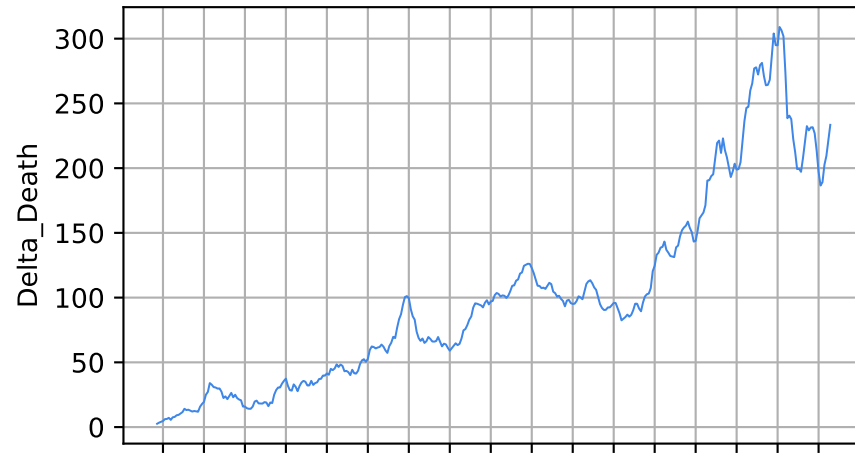

Date

18/03/20 08/04/20 29/04/20 20/05/20 10/06/20 01/07/20 22/07/20 12/08/20 03/09/20 23/09/20 14/10/20 04/11/20 25/11/20 16/12/20 06/01/21 27/01/21 17/02/21 10/03/21

Date

Covid-19 situation on 23 February, 2021 Indonesia

Number of cases

Daily number of cases

Number of dead

Daily number of dead

Indonesia

Covid-19 situation on 23 February, 2021

Peru

Number of cases

Daily number of cases

Number of dead

Daily number of dead

Peru

18/03/20 08/04/20 29/04/20 20/05/20 10/06/20 01/07/20 22/07/20 12/08/20 03/09/20 23/09/20 14/10/20 04/11/20 25/11/20 16/12/20 06/01/21 27/01/21 17/02/21 10/03/21