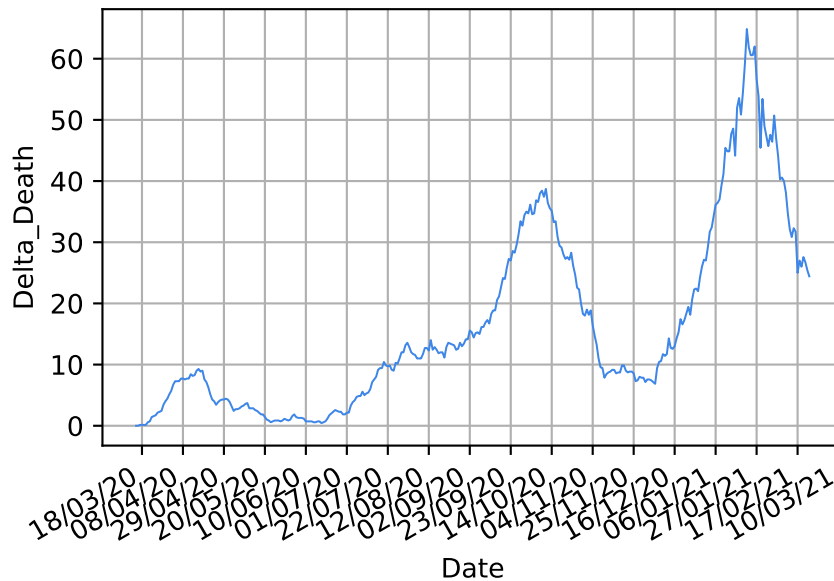

Date

18/03/20 08/04/20 29/04/20 20/05/20 10/06/20 01/07/20 22/07/20 12/08/20 03/09/20 23/09/20 14/10/20 04/11/20 25/11/20 16/12/20 06/01/21 27/01/21 17/02/21 10/03/21

Date

Covid-19 situation on 23 February, 2021 Israel

Number of cases

Daily number of cases

Number of dead

Daily number of dead

Israel

Covid-19 situation on 23 February, 2021

Belgium

—*— Belgium

Covid-19 situation on 23 February, 2021

Iraq

Number of cases

Daily number of cases

Number of dead

Daily number of dead

Iraq

18/03/20 08/04/20 29/04/20 20/05/20 10/06/20 01/07/20 22/07/20 12/08/20 02/09/20 23/09/20 14/10/20 04/11/20 25/11/20 16/12/20 06/01/21 27/01/21 17/02/21 10/03/21