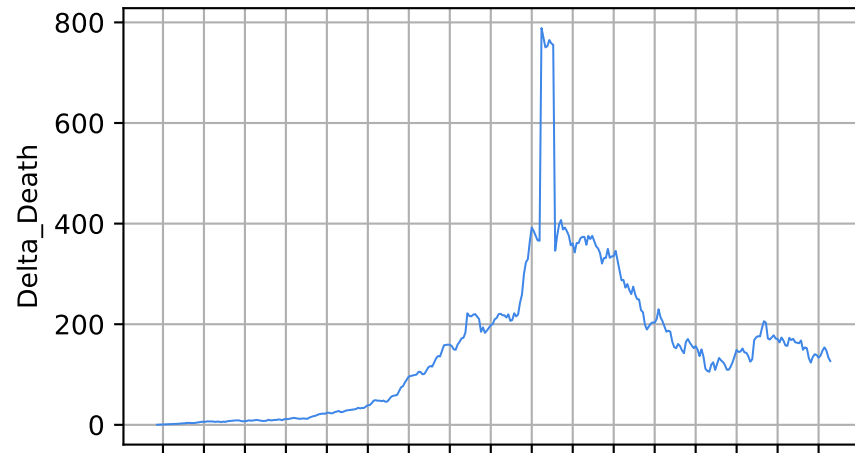

18/03/20 08/04/20 29/04/20 20/05/20 10/06/20 01/07/20 22/07/20 12/08/20 02/09/20 23/09/20 14/10/20 04/11/20 25/11/20 16/12/20 06/01/21 27/01/21 17/02/21 10/03/21

18/03/20 08/04/20 29/04/20 20/05/20 10/06/20 01/07/20 22/07/20 12/08/20 02/09/20 23/09/20 14/10/20 04/11/20 25/11/20 16/12/20 06/01/21 27/01/21 17/02/21 10/03/21

Date

Date

Covid-19 situation on 23 February, 2021 Argentina

Number of cases

Daily number of cases

Number of dead

Daily number of dead

—*— Argentina

Covid-19 situation on 23 February, 2021 Mexico

Number of cases

Daily number of cases

Number of dead

Daily number of dead

— Mexico

Covid-19 situation on 23 February, 2021 Poland

Number of cases