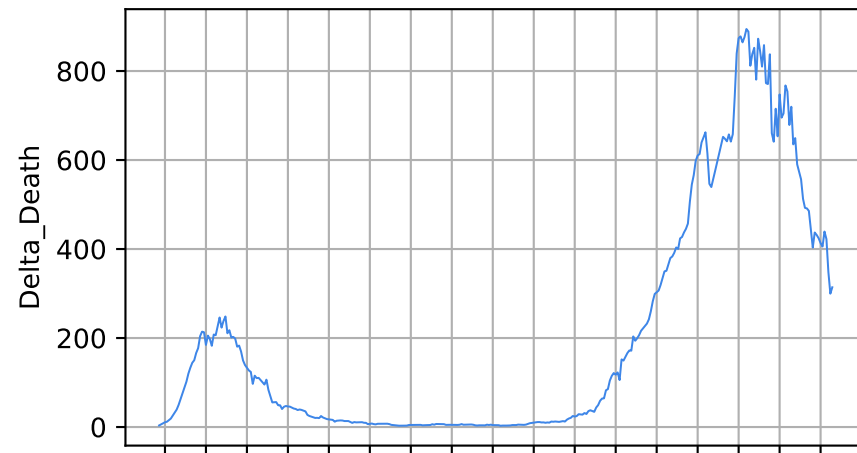

Daily number of dead