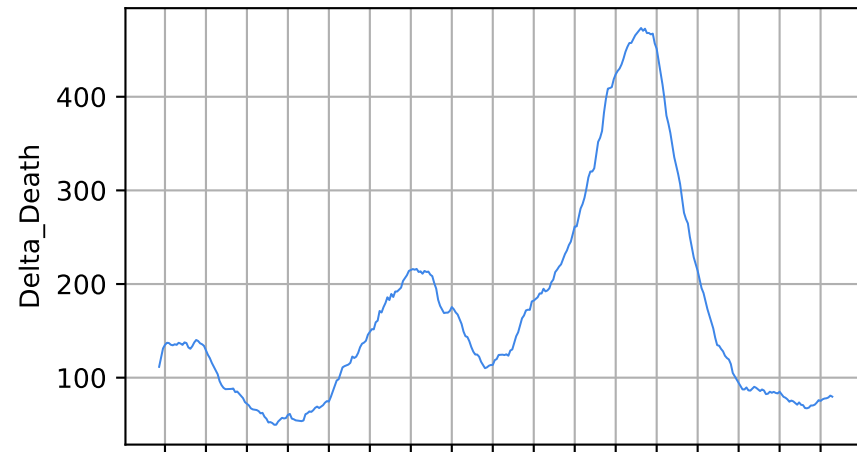

Date

18/03/20 08/04/20 29/04/20 20/05/20 10/06/20 01/07/20 22/07/20 12/08/20 02/09/20 23/09/20 14/10/20 04/11/20 25/11/20 16/12/20 06/01/21 27/01/21 17/02/21 10/03/21

Date

Covid-19 situation on 23 February, 2021

Iran

Number of cases

Daily number of cases

Number of dead

Daily number of dead

Iran

18/03/20 08/04/20 29/04/20 20/05/20 10/06/20 01/07/20 22/07/20 12/08/20 03/09/20 23/09/20 14/10/20 04/11/20 25/11/20 16/12/20 06/01/21 27/01/21 17/02/21 10/03/21

Date

18/03/20 08/04/20 29/04/20 20/05/20 10/06/20 01/07/20 22/07/20 12/08/20 03/09/20 23/09/20 14/10/20 04/11/20 25/11/20 16/12/20 06/01/21 27/01/21 17/02/21 10/03/21

Date

Covid-19 situation on 23 February, 2021 South Africa