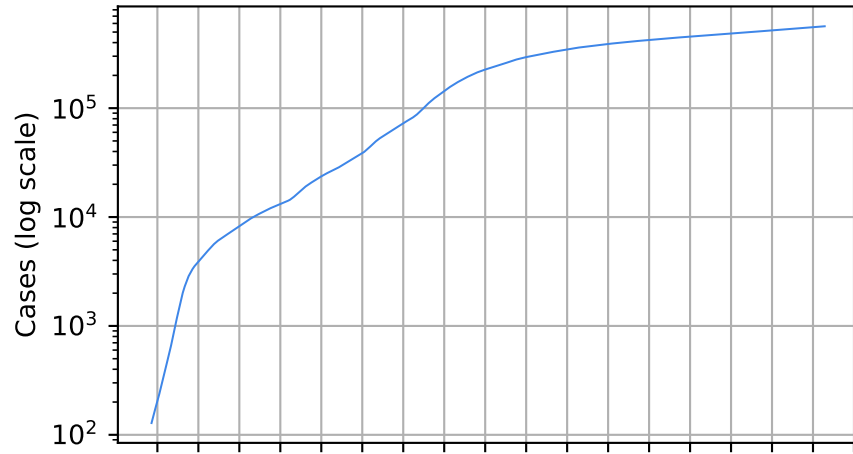

Covid-19 situation on 23 February, 2021 Philippines

Number of cases