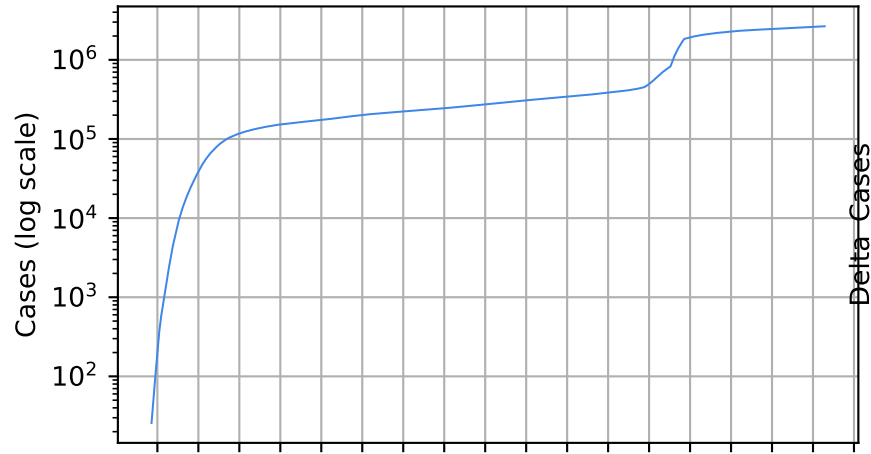

Date

18/03/20 08/04/20 29/04/20 20/05/20 10/06/20 01/07/20 22/07/20 12/08/20 02/09/20 23/09/20 14/10/20 04/11/20 25/11/20 16/12/20 06/01/21 27/01/21 17/02/21 10/03/21

Date

Covid-19 situation on 23 February, 2021

Italy

Number of cases

Daily number of cases

Number of dead

Daily number of dead

Italy

Covid-19 situation on 23 February, 2021 Turkey

Number of cases