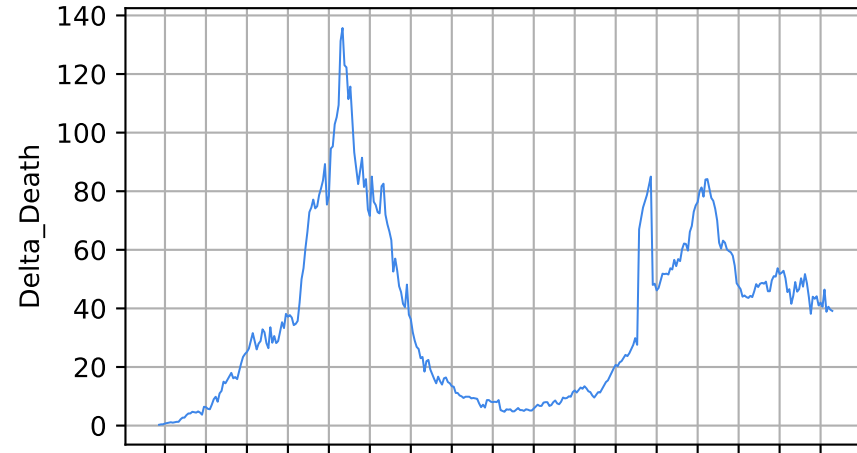

Number of cases

Daily number of cases

Number of dead

Daily number of dead

—*— Pakistan

18/03/20 08/04/20 29/04/20 20/05/20 10/06/20 01/07/20 22/07/20 12/08/20 03/09/20 23/09/20 14/10/20 04/11/20 25/11/20 16/12/20 06/01/21 27/01/21 17/02/21 10/03/21