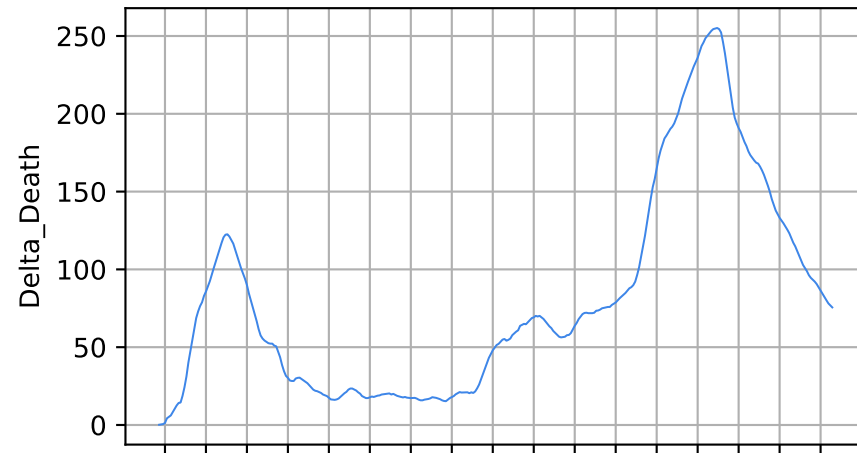

Daily number of dead