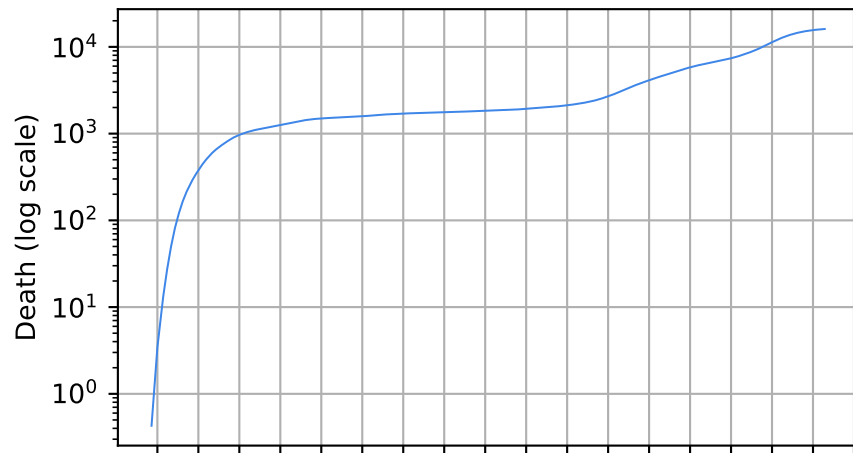

Covid-19 situation on 23 February, 2021 Portugal

Number of cases

Daily number of cases

Number of dead

Daily number of dead

Portugal

18/03/20 08/04/20 29/04/20 20/05/20 10/06/20 01/07/20 22/07/20 12/08/20 02/09/20 23/09/20 14/10/20 04/11/20 25/11/20 16/12/20 06/01/21 27/01/21 17/02/21 10/03/21