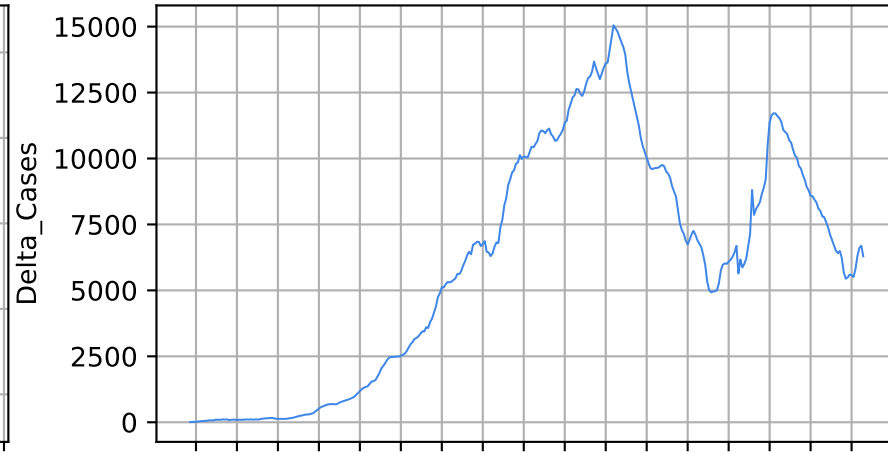

18/03/20 08/04/20 29/04/20 20/05/20 10/06/20 01/07/20 22/07/20 12/08/20 02/09/20 23/09/20 14/10/20 04/11/20 25/11/20 16/12/20 06/01/21 27/01/21 17/02/21 10/03/21

18/03/20 08/04/20 29/04/20 20/05/20 10/06/20 01/07/20 22/07/20 12/08/20 02/09/20 23/09/20 14/10/20 04/11/20 25/11/20 16/12/20 06/01/21 27/01/21 17/02/21 10/03/21

Date

Date

Covid-19 situation on 23 February, 2021 Argentina

Number of cases

Daily number of cases

Number of dead

Daily number of dead

—*— Argentina

Covid-19 situation on 23 February, 2021 Mexico

Number of cases

Daily number of cases

Number of dead

Daily number of dead

— Mexico

Covid-19 situation on 23 February, 2021 Poland

Number of cases