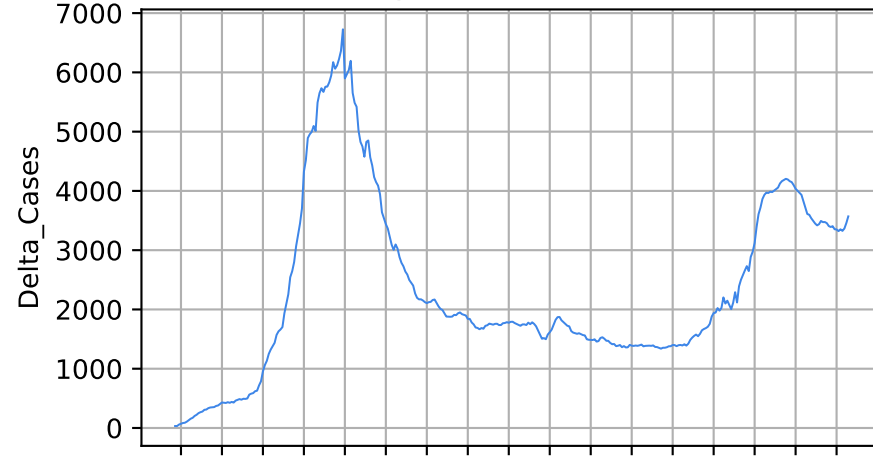

Canada

18/03/20 08/04/20 29/04/20 20/05/20 10/06/20 01/07/20 22/07/20 12/08/20 03/09/20 23/09/20 14/10/20 04/11/20 25/11/20 16/12/20 06/01/21 27/01/21 17/02/21 10/03/21

Date

18/03/20 08/04/20 29/04/20 20/05/20 10/06/20 01/07/20 22/07/20 12/08/20 03/09/20 23/09/20 14/10/20 04/11/20 25/11/20 16/12/20 06/01/21 27/01/21 17/02/21 10/03/21

Date

Covid-19 situation on 23 February, 2021

Chile

Number of cases

Daily number of cases

Number of dead

Daily number of dead

Chile