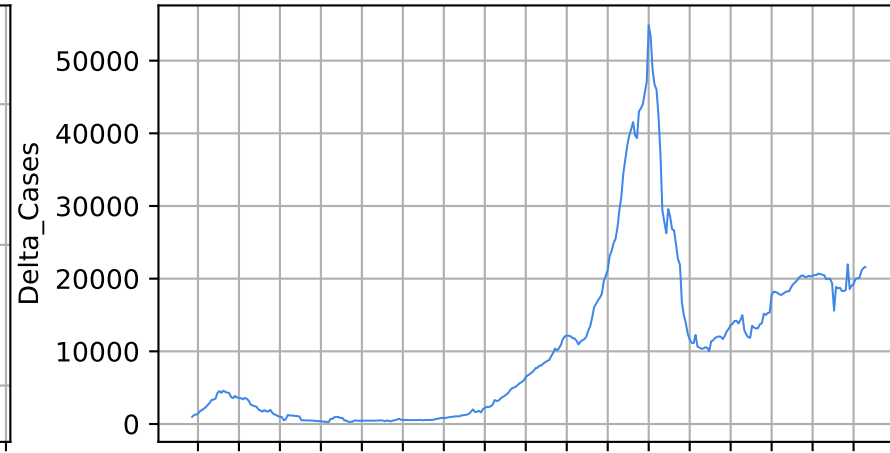

Daily number of cases

Number of dead

Daily number of dead

United Kingdom

18/03/20 08/04/20 29/04/20 20/05/20 10/06/20 01/07/20 22/07/20 12/08/20 02/09/20 23/09/20 14/10/20 04/11/20 25/11/20 16/12/20 06/01/21 27/01/21 17/02/21 10/03/21

Date

18/03/20 08/04/20 29/04/20 20/05/20 10/06/20 01/07/20 22/07/20 12/08/20 02/09/20 23/09/20 14/10/20 04/11/20 25/11/20 16/12/20 06/01/21 27/01/21 17/02/21 10/03/21

Date

Covid-19 situation on 23 February, 2021 France

Number of cases

Daily number of cases

Number of dead

Daily number of dead

France

18/03/20 08/04/20 29/04/20 20/05/20 10/06/20 01/07/20 22/07/20 12/08/20 02/09/20 23/09/20 14/10/20 04/11/20 25/11/20 16/12/20 06/01/21 27/01/21 17/02/21 10/03/21

18/03/20 08/04/20 29/04/20 20/05/20 10/06/20 01/07/20 22/07/20 12/08/20 02/09/20 23/09/20 14/10/20 04/11/20 25/11/20 16/12/20 06/01/21 27/01/21 17/02/21 10/03/21

Date

Date

Covid-19 situation on 23 February, 2021