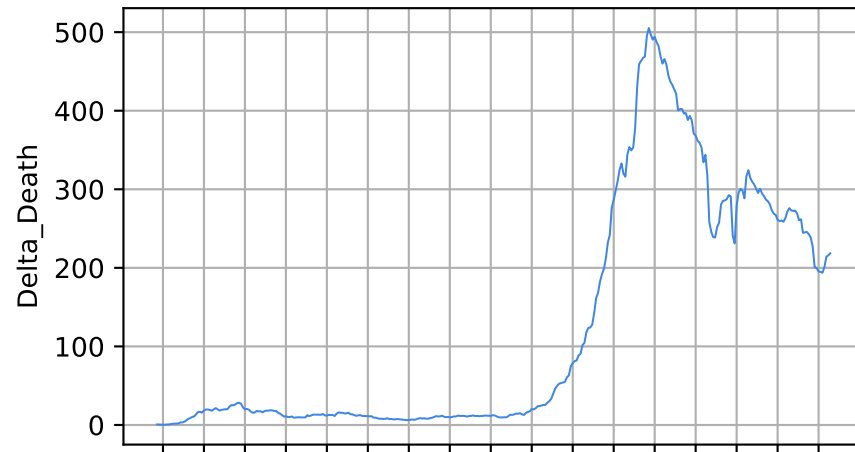

Covid-19 situation on 23 February, 2021 Mexico

Number of cases

Daily number of cases

Number of dead

Daily number of dead

— Mexico

Covid-19 situation on 23 February, 2021 Poland

Number of cases

Daily number of cases

Number of dead

Daily number of dead

Poland

18/03/20 08/04/20 29/04/20 20/05/20 10/06/20 01/07/20 22/07/20 12/08/20 02/09/20 23/09/20 14/10/20 04/11/20 25/11/20 16/12/20 06/01/21 27/01/21 17/02/21 10/03/21