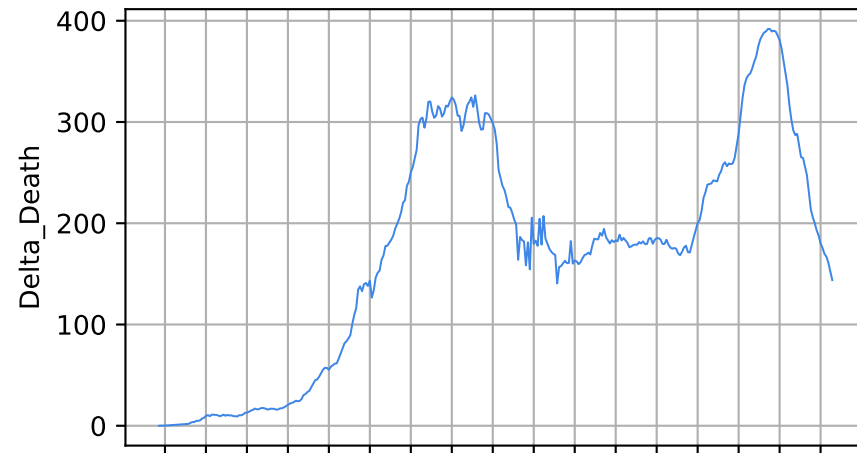

Daily number of dead

Germany

Covid-19 situation on 23 February, 2021 Colombia

Number of cases

Daily number of cases

Number of dead

Daily number of dead

Colombia

18/03/20 08/04/20 29/04/20 20/05/20 10/06/20 01/07/20 22/07/20 12/08/20 02/09/20 23/09/20 14/10/20 04/11/20 25/11/20 16/12/20 06/01/21 27/01/21 17/02/21 10/03/21

18/03/20 08/04/20 29/04/20 20/05/20 10/06/20 01/07/20 22/07/20 12/08/20 02/09/20 23/09/20 14/10/20 04/11/20 25/11/20 16/12/20 06/01/21 27/01/21 17/02/21 10/03/21