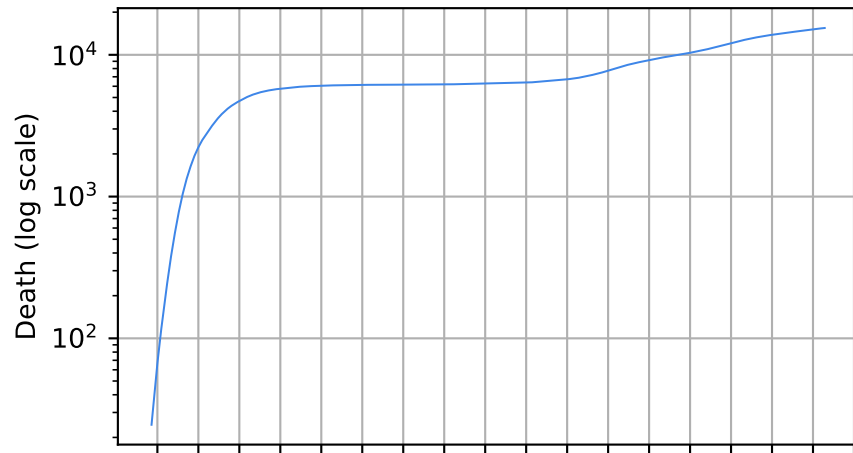

Number of dead