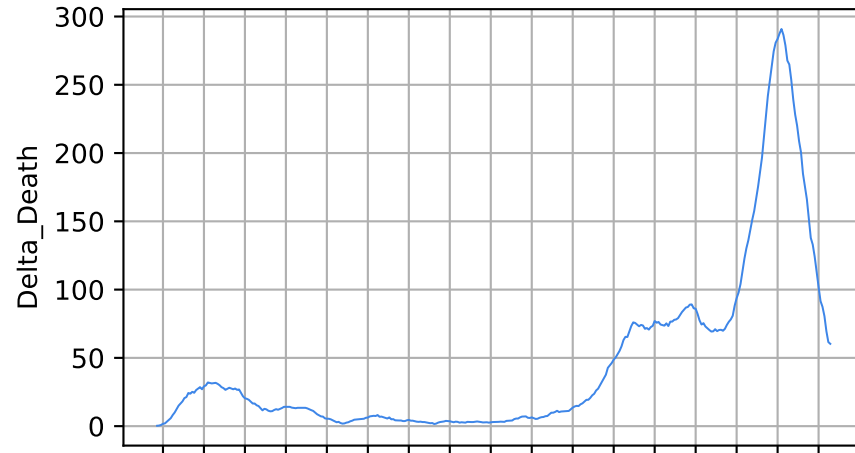

Covid-19 situation on 23 February, 2021 Portugal

Number of cases

Daily number of cases

Number of dead

Daily number of dead

Portugal

18/03/20 08/04/20 29/04/20 20/05/20 10/06/20 01/07/20 22/07/20 12/08/20 02/09/20 23/09/20 14/10/20 04/11/20 25/11/20 16/12/20 06/01/21 27/01/21 17/02/21 10/03/21

18/03/20 08/04/20 29/04/20 20/05/20 10/06/20 01/07/20 22/07/20 12/08/20 02/09/20 23/09/20 14/10/20 04/11/20 25/11/20 16/12/20 06/01/21 27/01/21 17/02/21 10/03/21

Date

Date

Covid-19 situation on 23 February, 2021 Romania