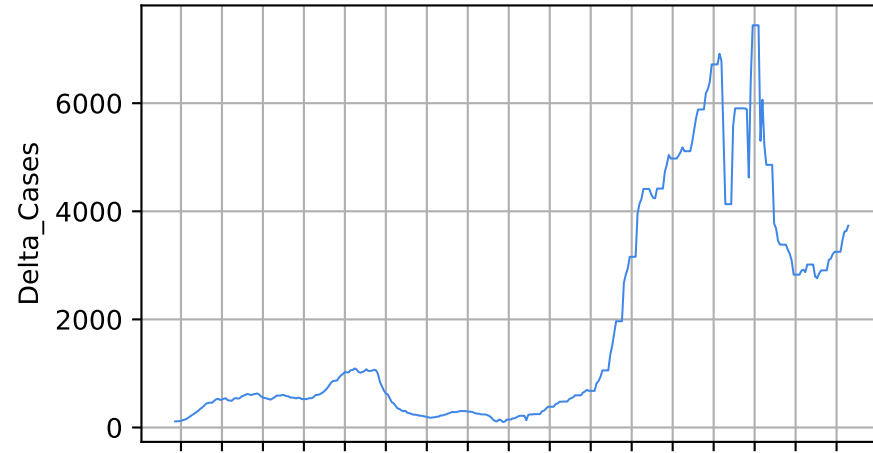

Daily number of cases