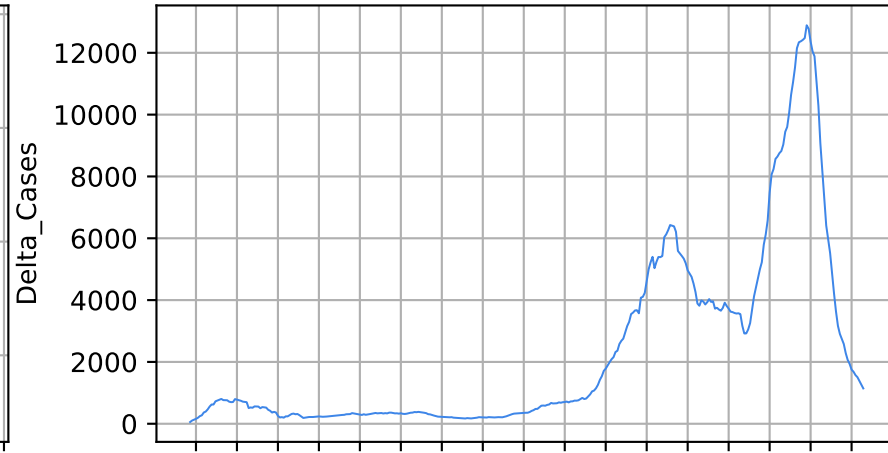

Daily number of cases