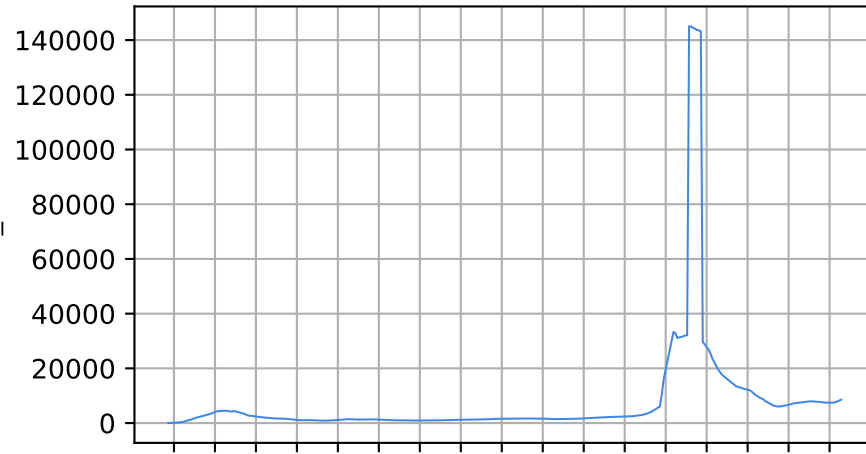

Daily number of cases