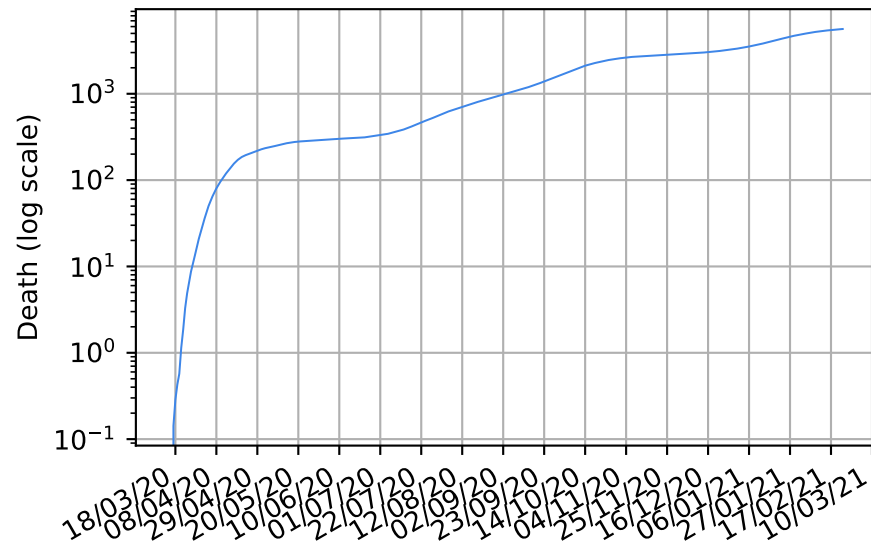

Number of dead