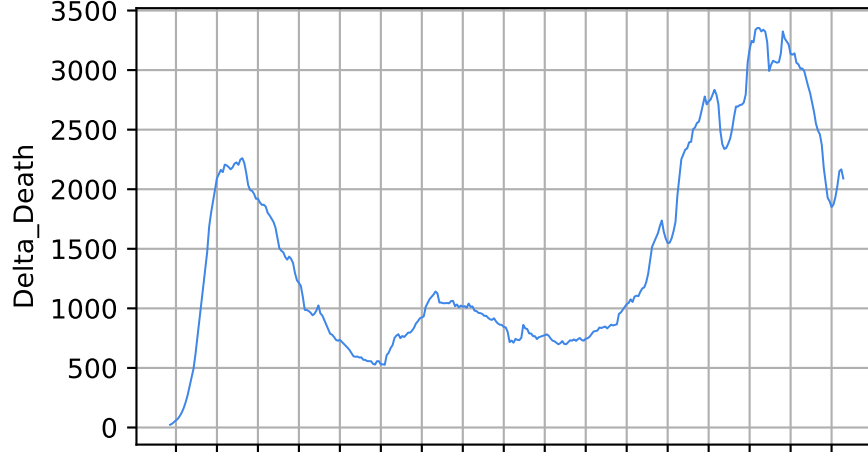

Covid-19 situation on 23 February, 2021 US

Number of cases

Daily number of cases

Number of dead

Daily number of dead

US

18/03/20 08/04/20 29/04/20 20/05/20 10/06/20 01/07/20 22/07/20 12/08/20 02/09/20 23/09/20 14/10/20 04/11/20 25/11/20 16/12/20 06/01/21 27/01/21 17/02/21 10/03/21

18/03/20 08/04/20 29/04/20 20/05/20 10/06/20 01/07/20 22/07/20 12/08/20 02/09/20 23/09/20 14/10/20 04/11/20 25/11/20 16/12/20 06/01/21 27/01/21 17/02/21 10/03/21

Date

Date

Covid-19 situation on 23 February, 2021

Number of cases

Daily number of cases

Number of dead

Daily number of dead

—*— Brazil

18/03/20 08/04/20 29/04/20 20/05/20 10/06/20 01/07/20 22/07/20 12/08/20 03/09/20 23/09/20 14/10/20 04/11/20 25/11/20 16/12/20 06/01/21 27/01/21 17/02/21 10/03/21