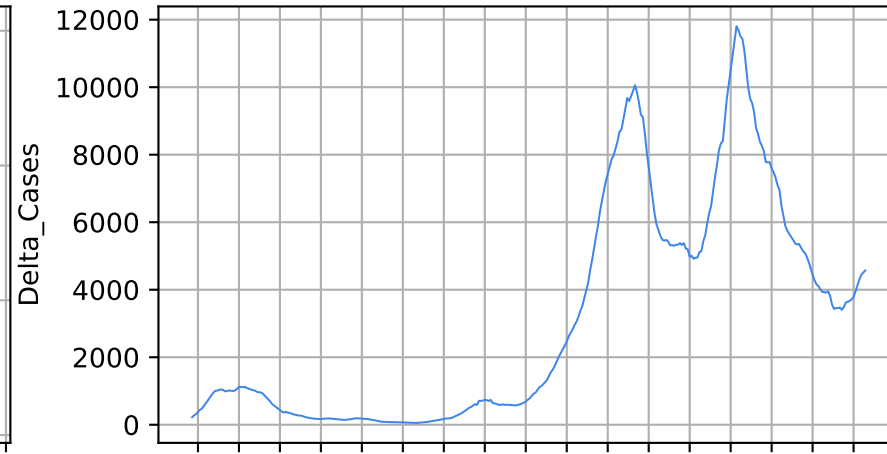

Number of cases

Daily number of cases

Number of dead

Daily number of dead

—*— Czechia

Covid-19 situation on 23 February, 2021 Netherlands

Number of cases

Daily number of cases

Canada

18/03/20 08/04/20 29/04/20 20/05/20 10/06/20 01/07/20 22/07/20 12/08/20 03/09/20 23/09/20 14/10/20 04/11/20 25/11/20 16/12/20 06/01/21 27/01/21 17/02/21 10/03/21

Date

18/03/20 08/04/20 29/04/20 20/05/20 10/06/20 01/07/20 22/07/20 12/08/20 03/09/20 23/09/20 14/10/20 04/11/20 25/11/20 16/12/20 06/01/21 27/01/21 17/02/21 10/03/21