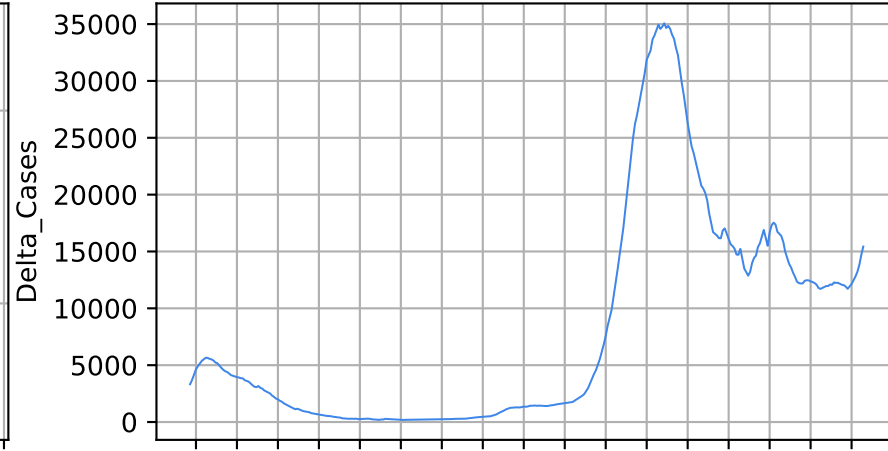

Spain

Number of cases

Daily number of cases

Number of dead

Daily number of dead

Spain

18/03/20 08/04/20 29/04/20 20/05/20 10/06/20 01/07/20 22/07/20 12/08/20 02/09/20 23/09/20 14/10/20 04/11/20 25/11/20 16/12/20 06/01/21 27/01/21 17/02/21 10/03/21

Date

18/03/20 08/04/20 29/04/20 20/05/20 10/06/20 01/07/20 22/07/20 12/08/20 02/09/20 23/09/20 14/10/20 04/11/20 25/11/20 16/12/20 06/01/21 27/01/21 17/02/21 10/03/21

Date

Covid-19 situation on 23 February, 2021

Italy

Number of cases

Daily number of cases

Number of dead

Daily number of dead

Italy

Covid-19 situation on 23 February, 2021 Turkey

Number of cases