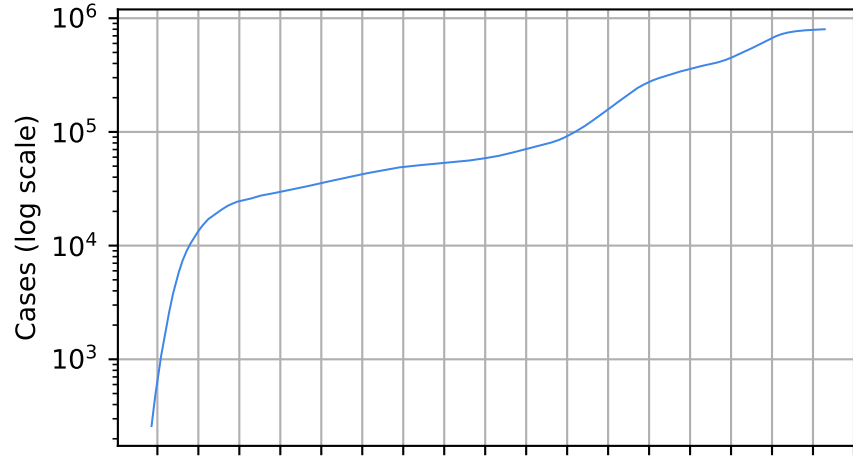

Covid-19 situation on 23 February, 2021 Portugal

Number of cases