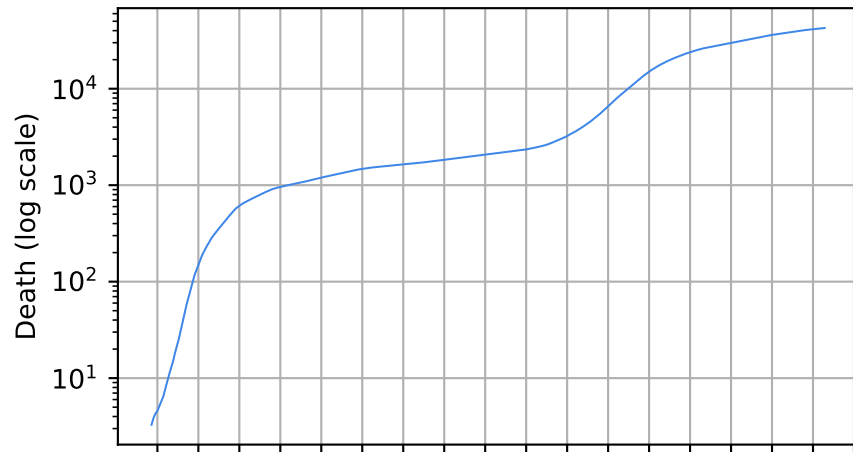

Number of dead