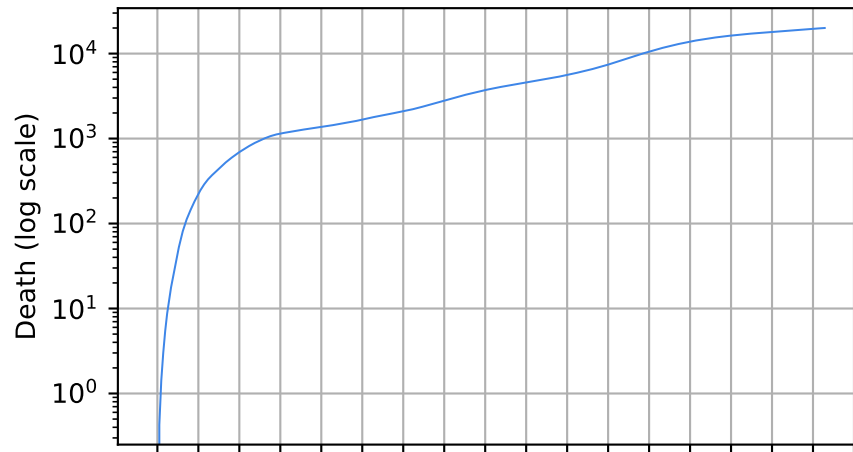

Number of dead