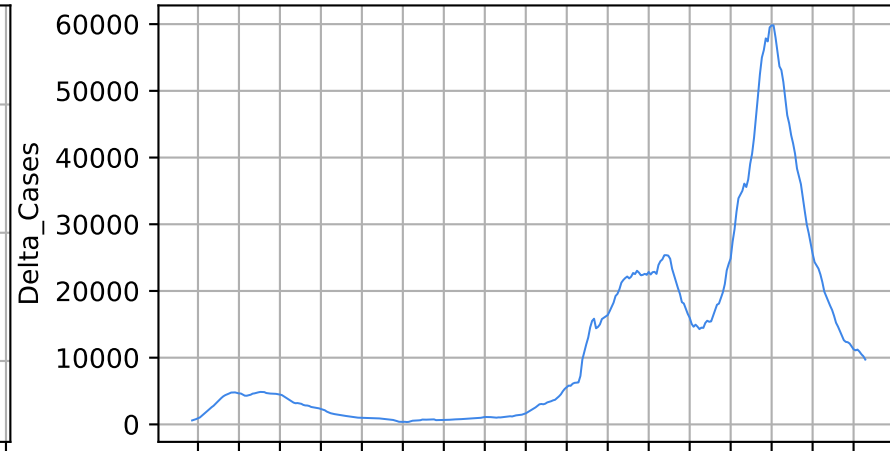

Number of cases

Daily number of cases

Number of dead

Daily number of dead

—*— Brazil

18/03/20 08/04/20 29/04/20 20/05/20 10/06/20 01/07/20 22/07/20 12/08/20 03/09/20 23/09/20 14/10/20 04/11/20 25/11/20 16/12/20 06/01/21 27/01/21 17/02/21 10/03/21

Date

18/03/20 08/04/20 29/04/20 20/05/20 10/06/20 01/07/20 22/07/20 12/08/20 03/09/20 23/09/20 14/10/20 04/11/20 25/11/20 16/12/20 06/01/21 27/01/21 17/02/21 10/03/21

Date

Covid-19 situation on 23 February, 2021

Russia

Number of cases

Daily number of cases

Number of dead

Daily number of dead

Russia

Covid-19 situation on 23 February, 2021 United Kingdom

Number of cases

Daily number of cases

Number of dead

Daily number of dead

United Kingdom

18/03/20 08/04/20 29/04/20 20/05/20 10/06/20 01/07/20 22/07/20 12/08/20 02/09/20 23/09/20 14/10/20 04/11/20 25/11/20 16/12/20 06/01/21 27/01/21 17/02/21 10/03/21