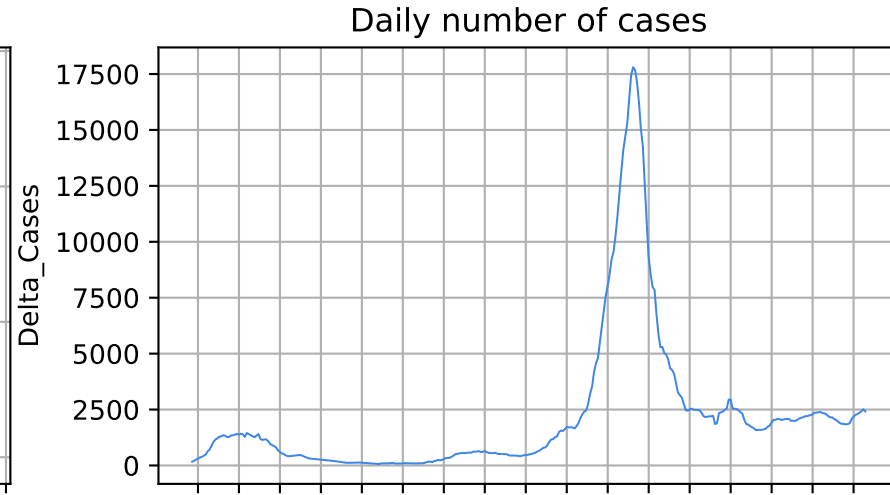

Date

18/03/20 08/04/20 29/04/20 20/05/20 10/06/20 01/07/20 22/07/20 12/08/20 03/09/20 23/09/20 14/10/20 04/11/20 25/11/20 16/12/20 06/01/21 27/01/21 17/02/21 10/03/21

Date

Covid-19 situation on 23 February, 2021 Israel

Number of cases

Daily number of cases

Number of dead

Daily number of dead

Israel

Covid-19 situation on 23 February, 2021

Belgium

—*— Belgium

Covid-19 situation on 23 February, 2021

Iraq

Number of cases

Daily number of cases

Number of dead

Daily number of dead

Iraq

18/03/20 08/04/20 29/04/20 20/05/20 10/06/20 01/07/20 22/07/20 12/08/20 02/09/20 23/09/20 14/10/20 04/11/20 25/11/20 16/12/20 06/01/21 27/01/21 17/02/21 10/03/21