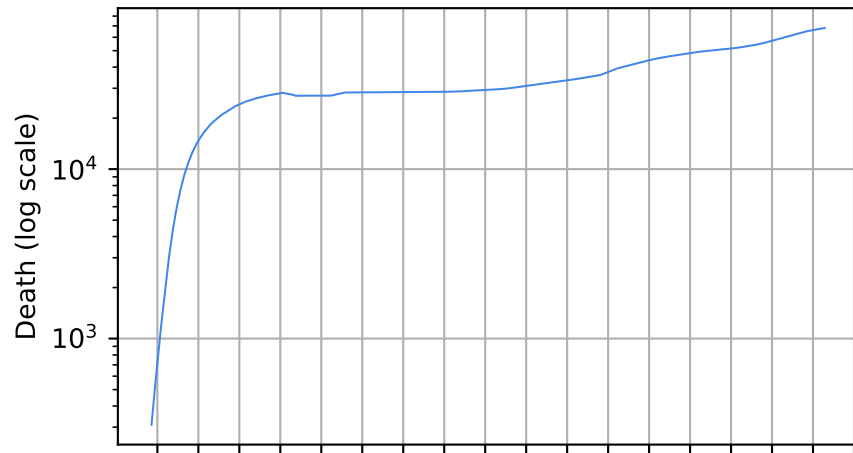

18/03/20 08/04/20 29/04/20 20/05/20 10/06/20 01/07/20 22/07/20 12/08/20 02/09/20 23/09/20 14/10/20 04/11/20 25/11/20 16/12/20 06/01/21 27/01/21 17/02/21 10/03/21

Date

Date

Covid-19 situation on 23 February, 2021

Spain

Number of cases

Daily number of cases

Number of dead

Daily number of dead

Spain

18/03/20 08/04/20 29/04/20 20/05/20 10/06/20 01/07/20 22/07/20 12/08/20 02/09/20 23/09/20 14/10/20 04/11/20 25/11/20 16/12/20 06/01/21 27/01/21 17/02/21 10/03/21

Date

18/03/20 08/04/20 29/04/20 20/05/20 10/06/20 01/07/20 22/07/20 12/08/20 02/09/20 23/09/20 14/10/20 04/11/20 25/11/20 16/12/20 06/01/21 27/01/21 17/02/21 10/03/21

Date

Covid-19 situation on 23 February, 2021