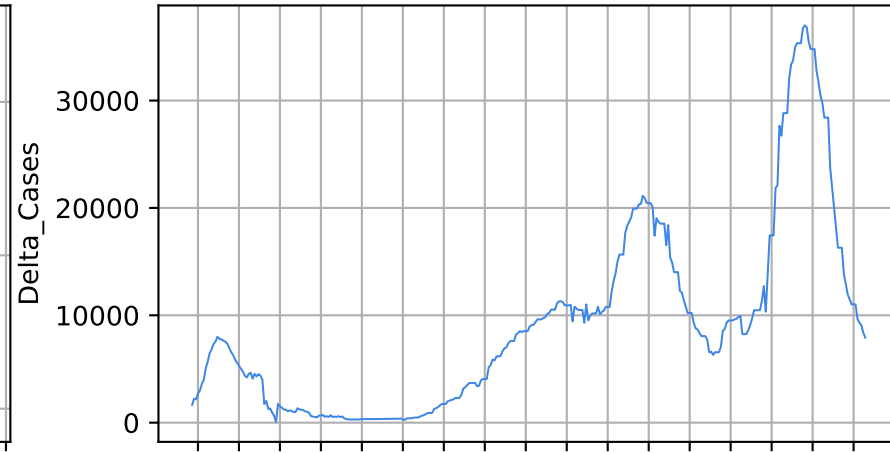

Number of cases

Daily number of cases

Number of dead

Daily number of dead

France

18/03/20 08/04/20 29/04/20 20/05/20 10/06/20 01/07/20 22/07/20 12/08/20 02/09/20 23/09/20 14/10/20 04/11/20 25/11/20 16/12/20 06/01/21 27/01/21 17/02/21 10/03/21

18/03/20 08/04/20 29/04/20 20/05/20 10/06/20 01/07/20 22/07/20 12/08/20 02/09/20 23/09/20 14/10/20 04/11/20 25/11/20 16/12/20 06/01/21 27/01/21 17/02/21 10/03/21

Date

Date

Covid-19 situation on 23 February, 2021

Spain

Number of cases

Daily number of cases

Number of dead

Daily number of dead

Spain

18/03/20 08/04/20 29/04/20 20/05/20 10/06/20 01/07/20 22/07/20 12/08/20 02/09/20 23/09/20 14/10/20 04/11/20 25/11/20 16/12/20 06/01/21 27/01/21 17/02/21 10/03/21

Date

18/03/20 08/04/20 29/04/20 20/05/20 10/06/20 01/07/20 22/07/20 12/08/20 02/09/20 23/09/20 14/10/20 04/11/20 25/11/20 16/12/20 06/01/21 27/01/21 17/02/21 10/03/21

Date

Covid-19 situation on 23 February, 2021