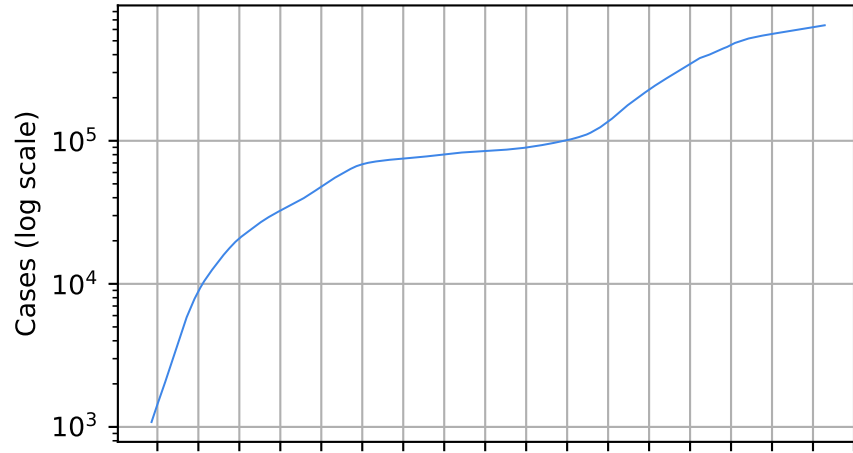

Covid-19 situation on 23 February, 2021 Sweden

Number of cases