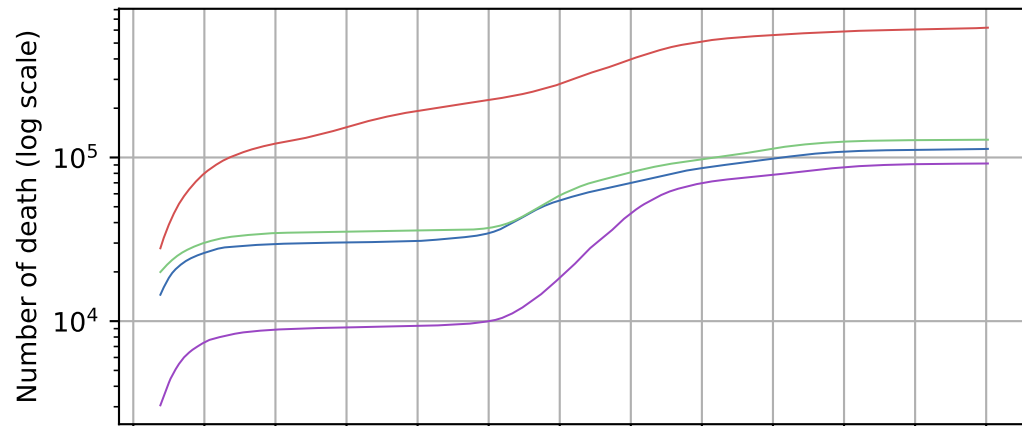

Covid-19 situation on August, 17 2021

Cumulated number of cases vs date

Fatality rate vs date

Cumulated number of death vs date

Growth rate of cumulated cases vs date

- France
- US
- Italy
- Germany

20-03-30 20-05-11 20-06-22 20-08-03 20-09-14 20-10-26 20-12-07 21-01-18 21-03-01 21-04-12 21-05-24 21-07-05 21-08-16

Date

20-03-30 20-05-11 20-06-22 20-08-03 20-09-14 20-10-26 20-12-07 21-01-18 21-03-01 21-04-12 21-05-24 21-07-05 21-08-16

Date