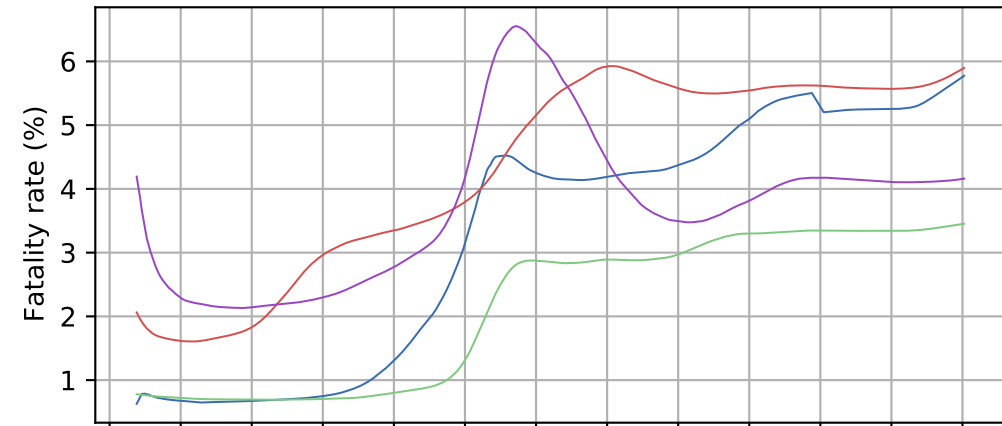

Covid-19 situation on August, 17 2021

Cumulated number of cases vs date

Fatality rate vs date

Cumulated number of death vs date

Growth rate of cumulated cases vs date

- France
- US
- Italy
- Germany

20-03-30 20-05-11 20-06-22 20-08-03 20-09-14 20-10-26 20-12-07 21-01-18 21-03-01 21-04-12 21-05-24 21-07-05 21-08-16

Date

20-03-30 20-05-11 20-06-22 20-08-03 20-09-14 20-10-26 20-12-07 21-01-18 21-03-01 21-04-12 21-05-24 21-07-05 21-08-16

Date