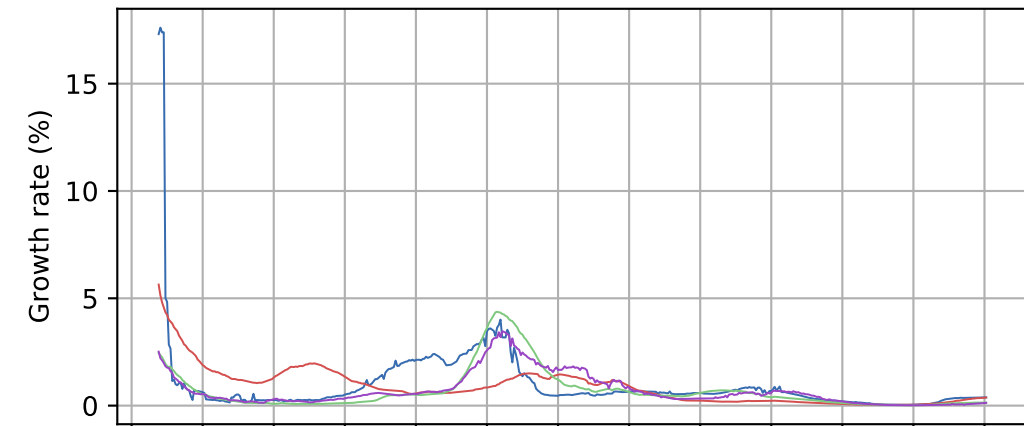

Covid-19 situation on August, 17 2021

Cumulated number of cases vs date

Fatality rate vs date

Cumulated number of death vs date

Growth rate of cumulated cases vs date

- France
- US
- Italy
- Germany

20-03-30 20-05-11 20-06-22 20-08-03 20-09-14 20-10-26 20-12-07 21-01-18 21-03-01 21-04-12 21-05-24 21-07-05 21-08-16

Date

20-03-30 20-05-11 20-06-22 20-08-03 20-09-14 20-10-26 20-12-07 21-01-18 21-03-01 21-04-12 21-05-24 21-07-05 21-08-16

Date