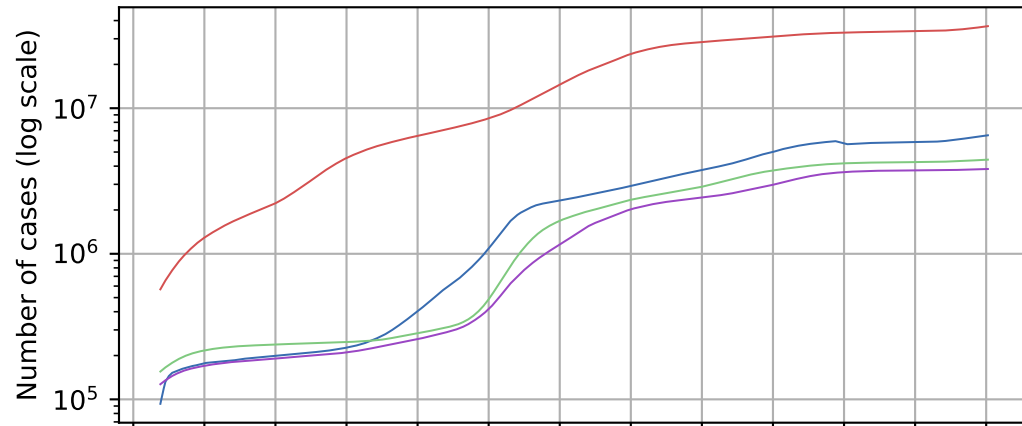

Covid-19 situation on August, 17 2021

Cumulated number of cases vs date

Fatality rate vs date

Cumulated number of death vs date

Growth rate of cumulated cases vs date

- France
- US
- Italy
- Germany

20-03-30 20-05-11 20-06-22 20-08-03 20-09-14 20-10-26 20-12-07 21-01-18 21-03-01 21-04-12 21-05-24 21-07-05 21-08-16

Date

20-03-30 20-05-11 20-06-22 20-08-03 20-09-14 20-10-26 20-12-07 21-01-18 21-03-01 21-04-12 21-05-24 21-07-05 21-08-16

Date