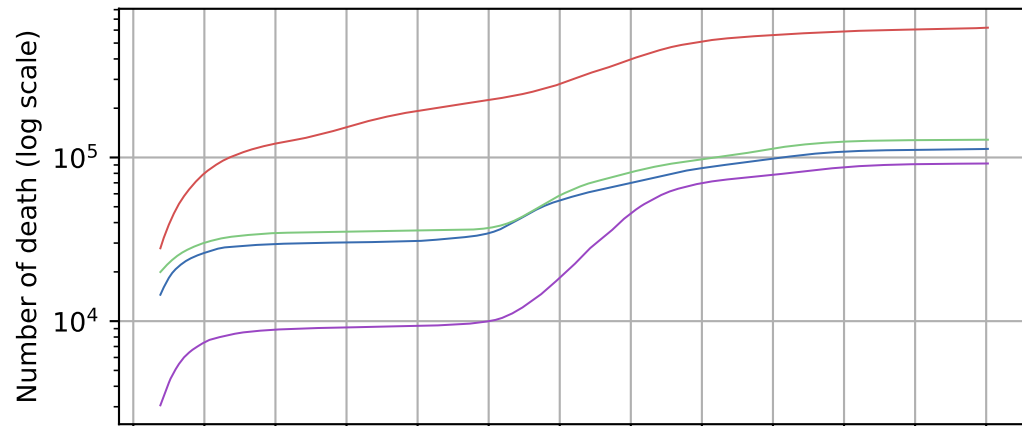

Covid-19 situation on August, 17 2021

Cumulated number of cases vs date

New cases compared to d-1

Cumulated number of death vs date

New death compared to d-1

20-03-30 20-05-11 20-06-22 20-08-03 20-09-14 20-10-26 20-12-07 21-01-18 21-03-01 21-04-12 21-05-24 21-07-05 21-08-16

Date

20-03-30 20-05-11 20-06-22 20-08-03 20-09-14 20-10-26 20-12-07 21-01-18 21-03-01 21-04-12 21-05-24 21-07-05 21-08-16

Date

- France
- US
- Italy
- Germany