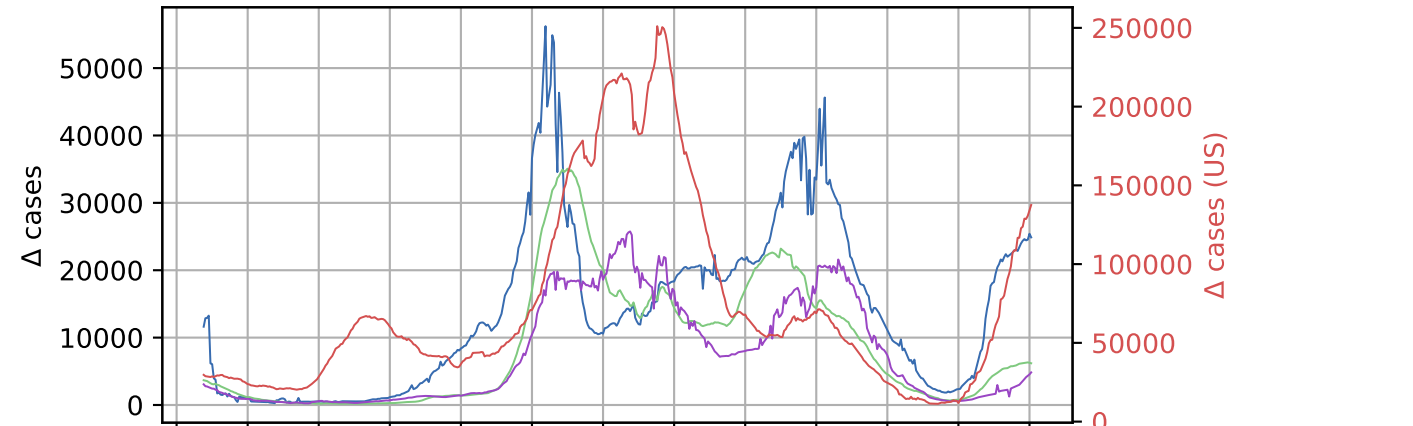

Covid-19 situation on August, 17 2021

Cumulated number of cases vs date

New cases compared to d-1

Cumulated number of death vs date

New death compared to d-1

20-03-30 20-05-11 20-06-22 20-08-03 20-09-14 20-10-26 20-12-07 21-01-18 21-03-01 21-04-12 21-05-24 21-07-05 21-08-16

Date

20-03-30 20-05-11 20-06-22 20-08-03 20-09-14 20-10-26 20-12-07 21-01-18 21-03-01 21-04-12 21-05-24 21-07-05 21-08-16

Date

- France
- US
- Italy
- Germany