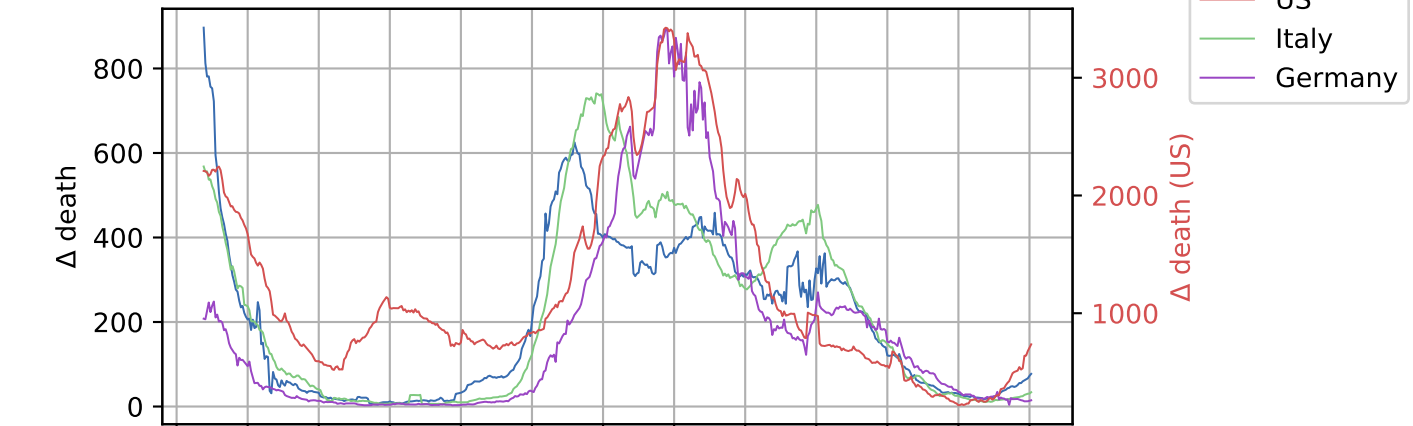

Covid-19 situation on August, 17 2021

Cumulated number of cases vs date

New cases compared to d-1

Cumulated number of death vs date

New death compared to d-1

20-03-30 20-05-11 20-06-22 20-08-03 20-09-14 20-10-26 20-12-07 21-01-18 21-03-01 21-04-12 21-05-24 21-07-05 21-08-16

Date

20-03-30 20-05-11 20-06-22 20-08-03 20-09-14 20-10-26 20-12-07 21-01-18 21-03-01 21-04-12 21-05-24 21-07-05 21-08-16

Date

- France
- US
- Italy
- Germany