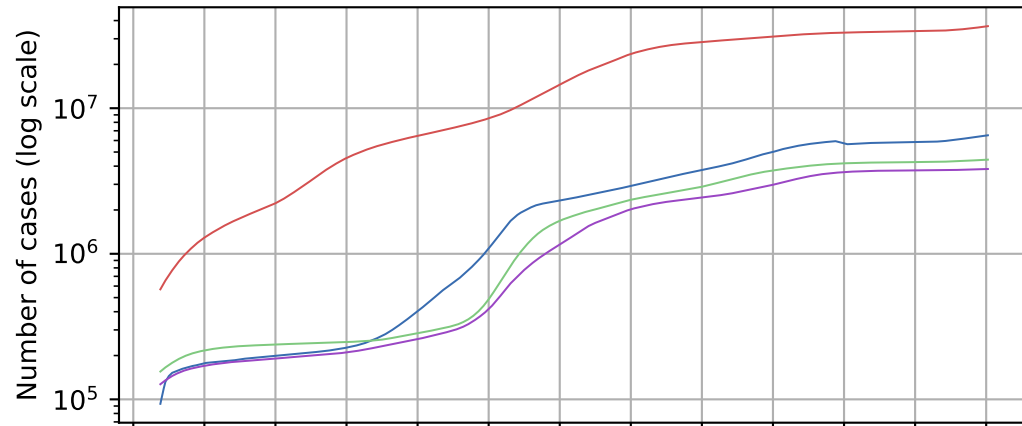

Covid-19 situation on August, 17 2021

Cumulated number of cases vs date

New cases compared to d-1

Cumulated number of death vs date

New death compared to d-1

20-03-30 20-05-11 20-06-22 20-08-03 20-09-14 20-10-26 20-12-07 21-01-18 21-03-01 21-04-12 21-05-24 21-07-05 21-08-16

Date

20-03-30 20-05-11 20-06-22 20-08-03 20-09-14 20-10-26 20-12-07 21-01-18 21-03-01 21-04-12 21-05-24 21-07-05 21-08-16

Date

- France
- US
- Italy
- Germany