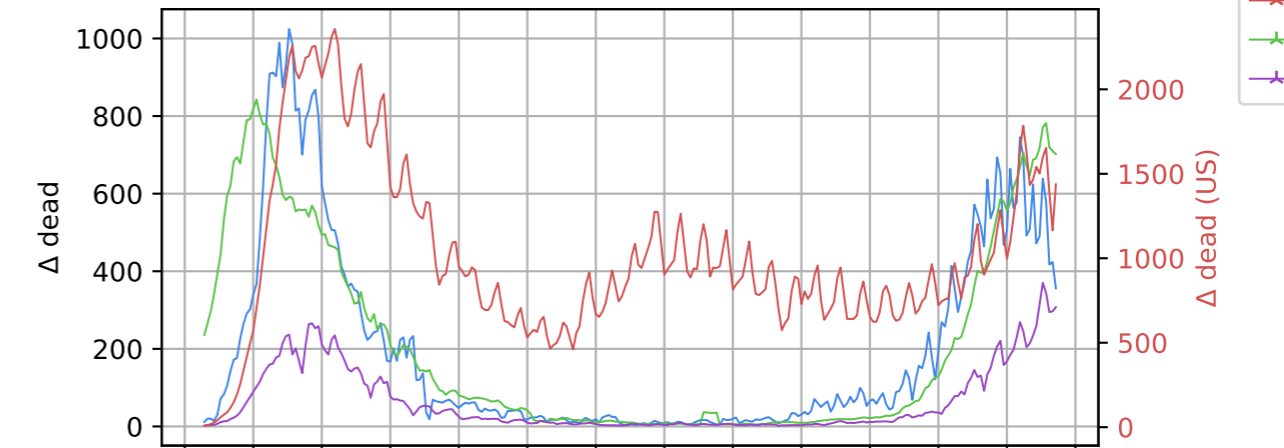

## Cumulated number of cases vs date

## New cases compared to d-1

## Cumulated number of dead vs date

## New dead compared to d-1

- France
- US
- Italy
- Germany

09/03/2020  
30/03/2020  
20/04/2020  
11/05/2020  
01/06/2020  
22/06/2020  
13/07/2020  
03/08/2020  
24/08/2020  
14/09/2020  
05/10/2020  
26/10/2020  
16/11/2020  
07/12/2020