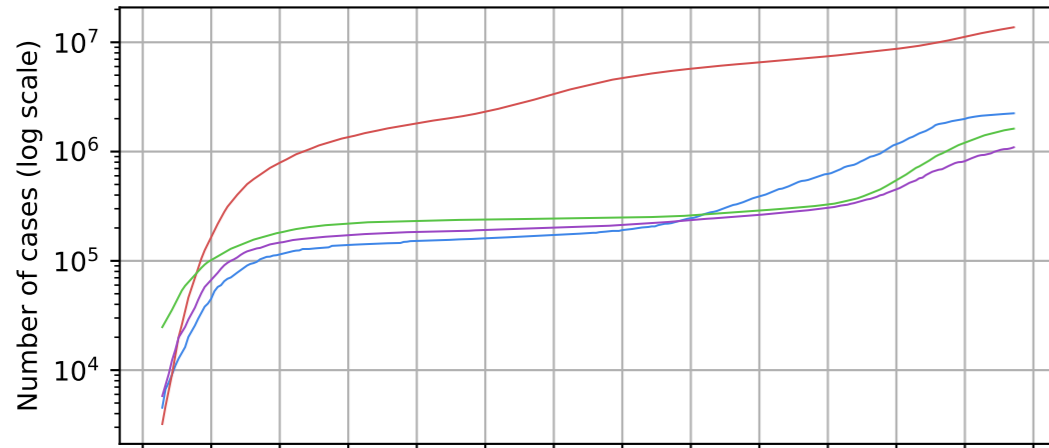

# Covid-19 situation on 01 December, 2020

## Cumulated number of cases vs date

## New cases compared to d-1

## Cumulated number of dead vs date