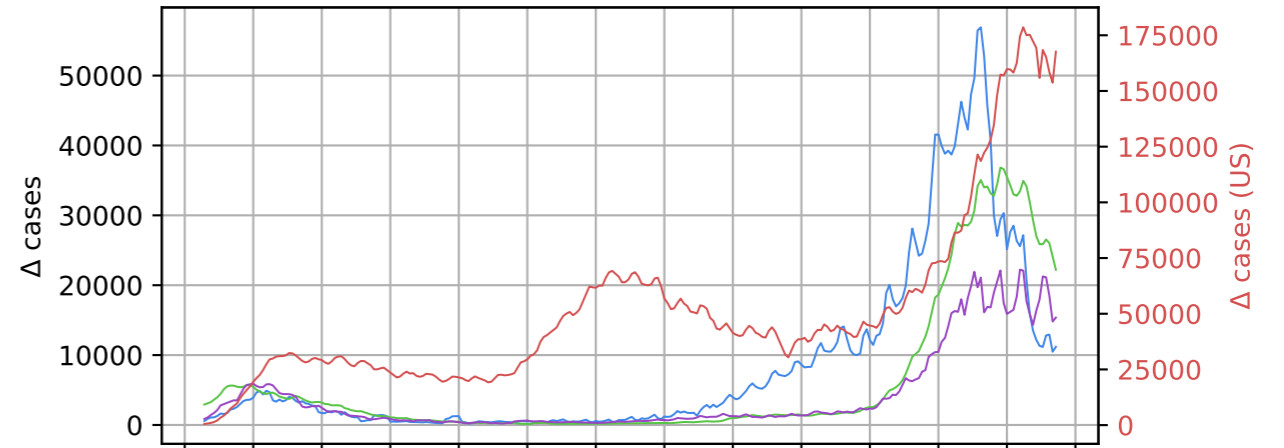

# Covid-19 situation on 01 December, 2020

## Cumulated number of cases vs date

## New cases compared to d-1

## Cumulated number of dead vs date