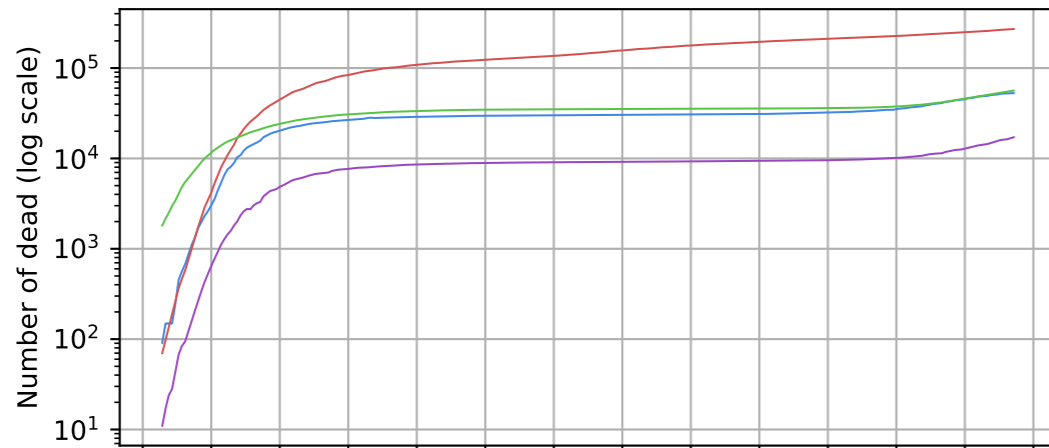

# Covid-19 situation on 01 December, 2020

## Cumulated number of cases vs date

## New cases compared to d-1

## Cumulated number of dead vs date