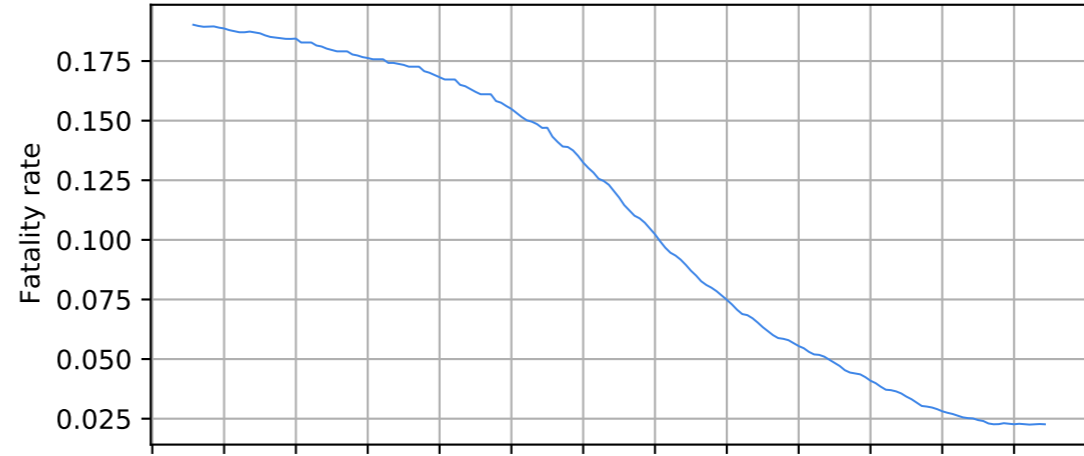

Covid-19 situation for France

18 November, 2020

Cumulated number of cases vs date

Fatality rate vs date

Cumulated number of dead vs date

Growth rate of cumulated cases vs date