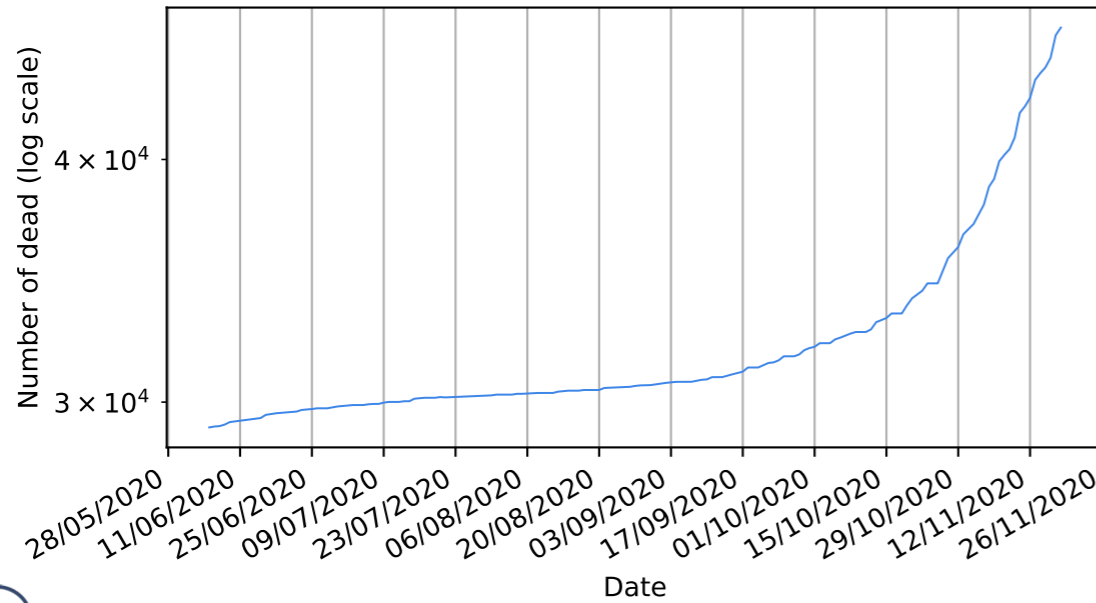

Covid-19 situation for France

18 November, 2020

Cumulated number of cases vs date

Fatality rate vs date

Cumulated number of dead vs date

Growth rate of cumulated cases vs date