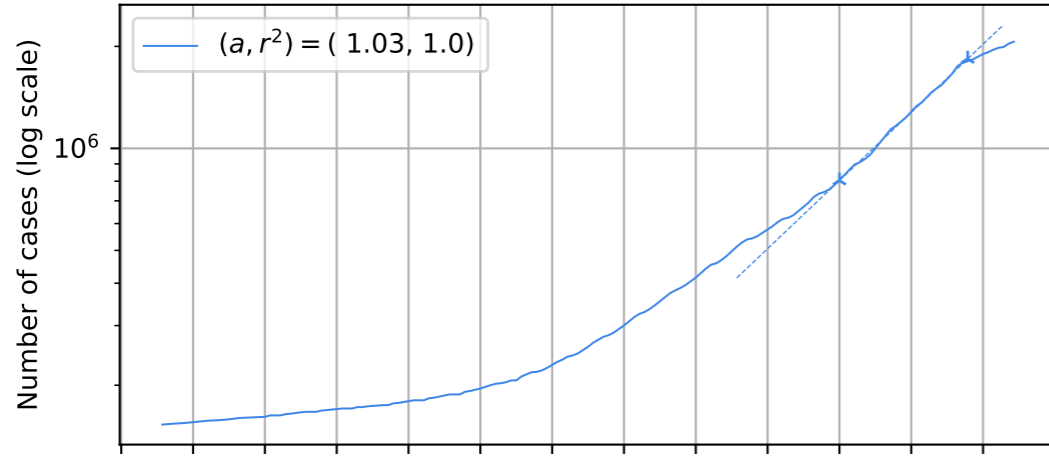

Covid-19 situation for France

18 November, 2020

Cumulated number of cases vs date

Fatality rate vs date

Cumulated number of dead vs date

Growth rate of cumulated cases vs date