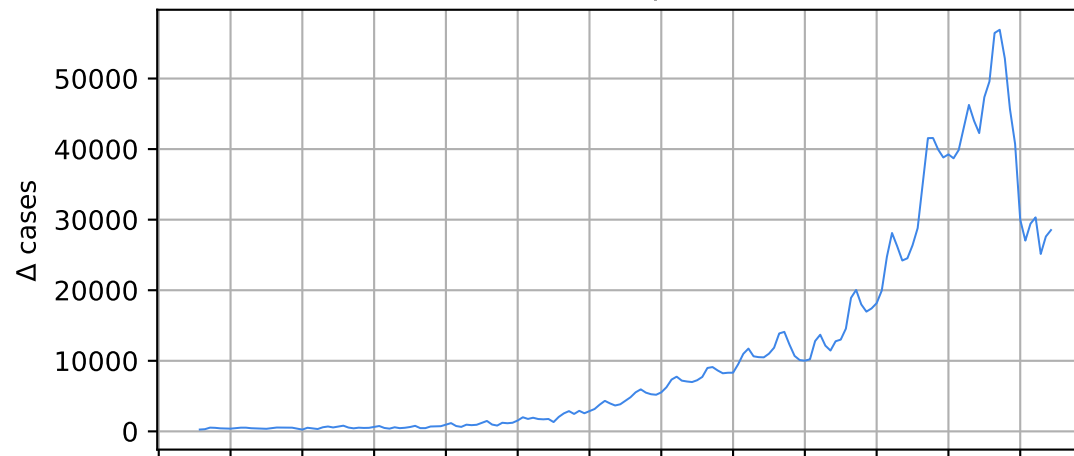

# Covid-19 situation for France

### Cumulated number of cases vs date

### New cases compared to d-1

### Cumulated number of dead vs date