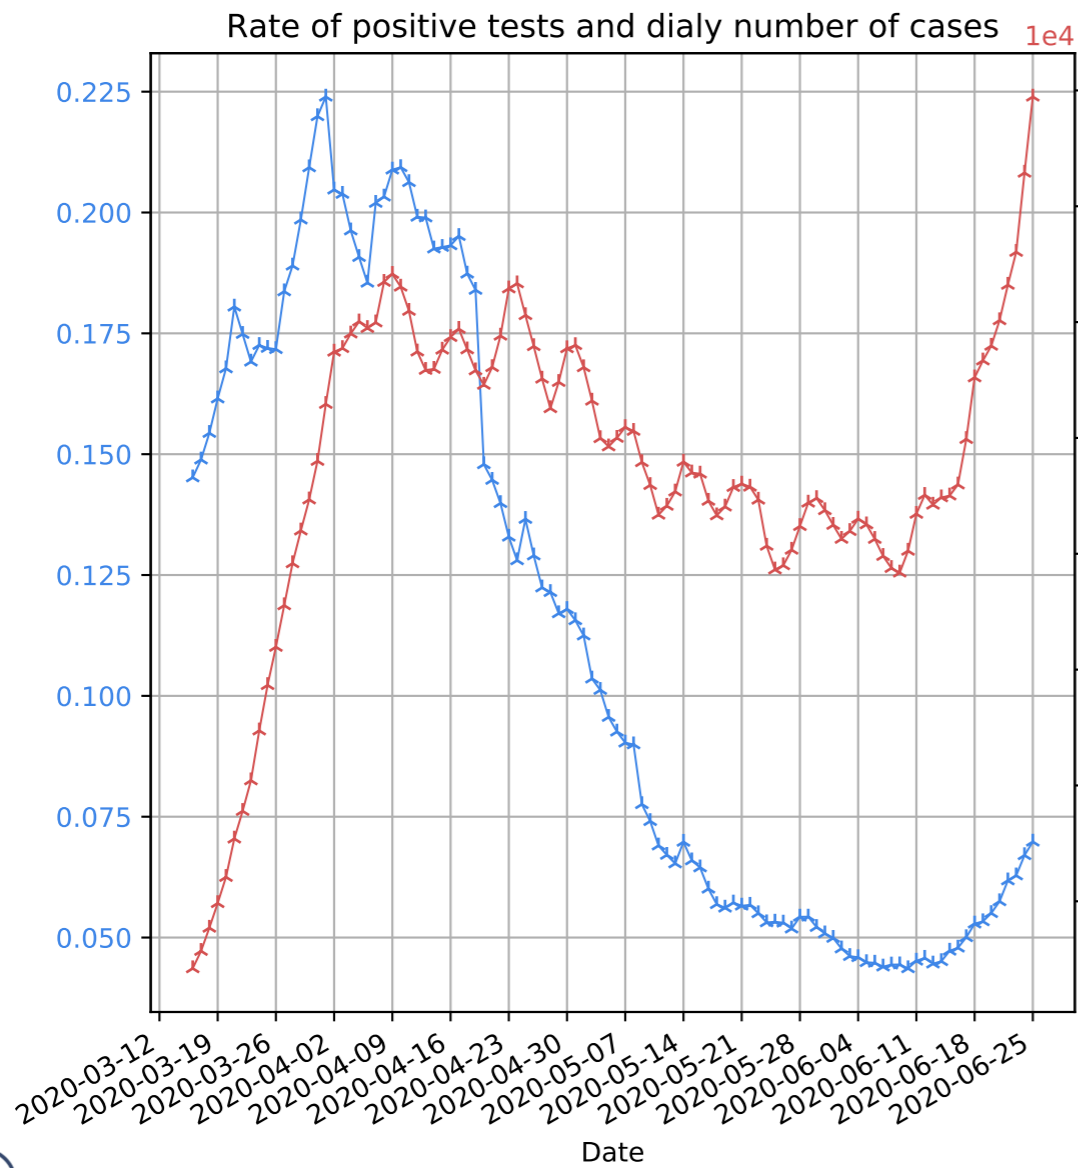

# US testing report on 27, June 2020

- ▲ Rate of positive test (daily)
- × Daily number of cases
- × Daily number of tests

Data source: The COVID Tracking Project  
Analysis: C.Houzard