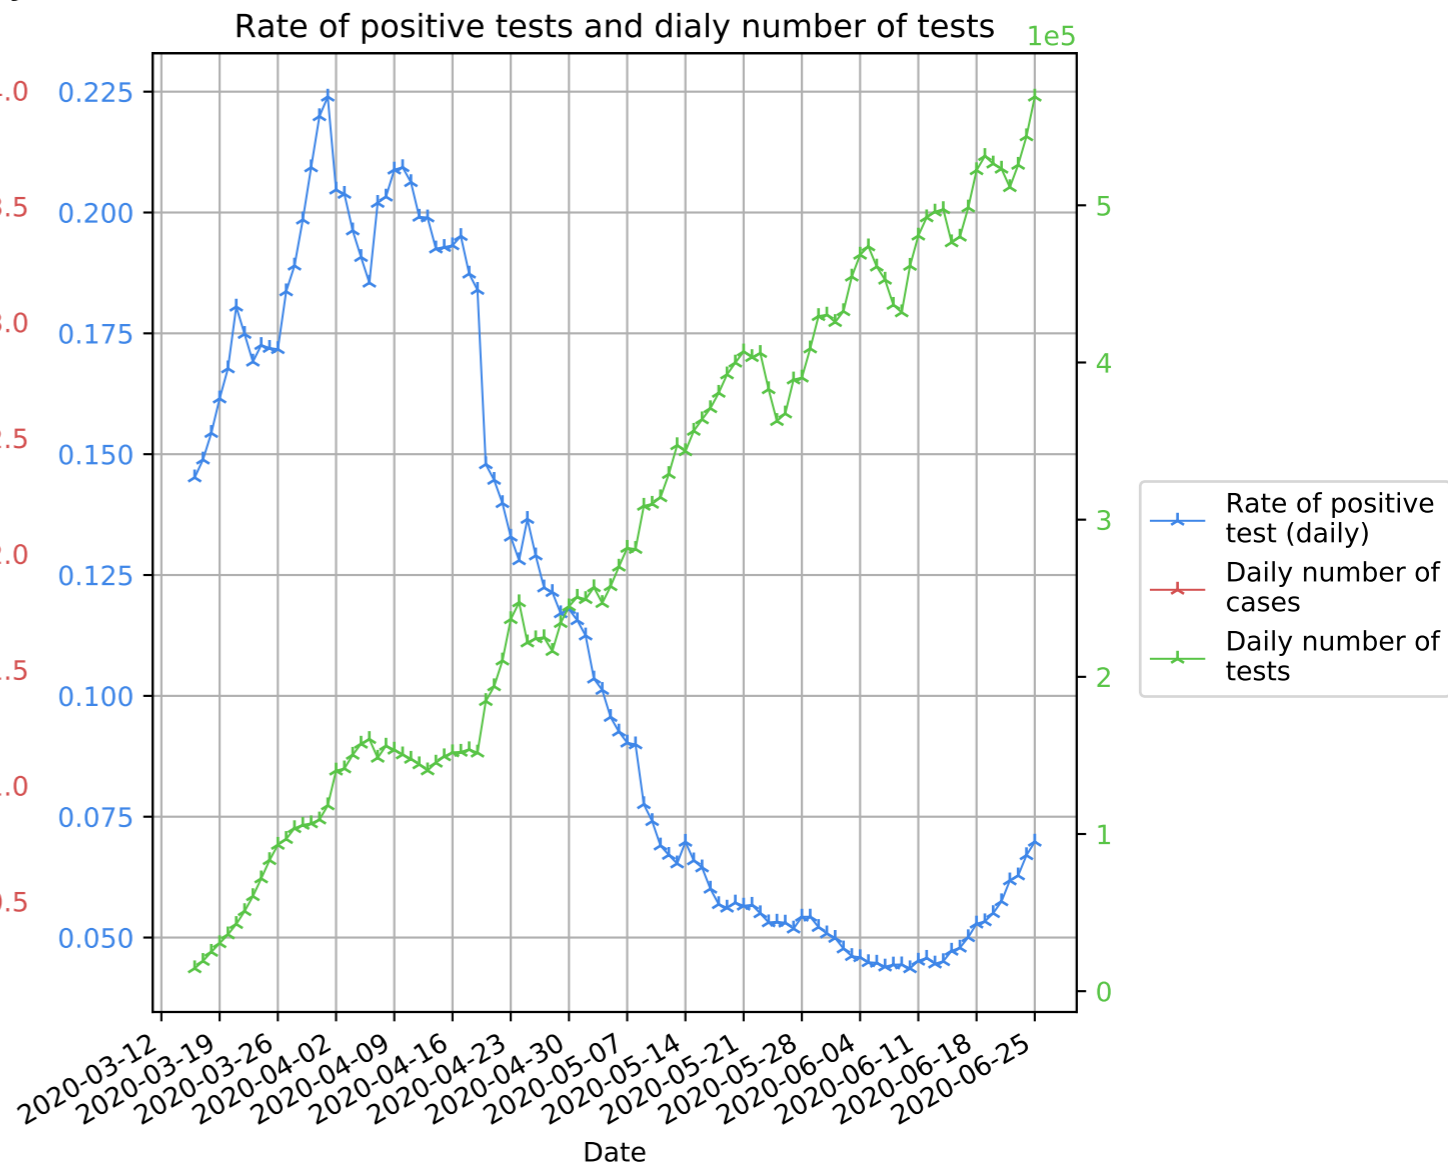

# US testing report on 27, June 2020

- ▲ Rate of positive test (daily)
- × Daily number of cases
- × Daily number of tests

Data source: The COVID Tracking Project  
Analysis: C.Houzard