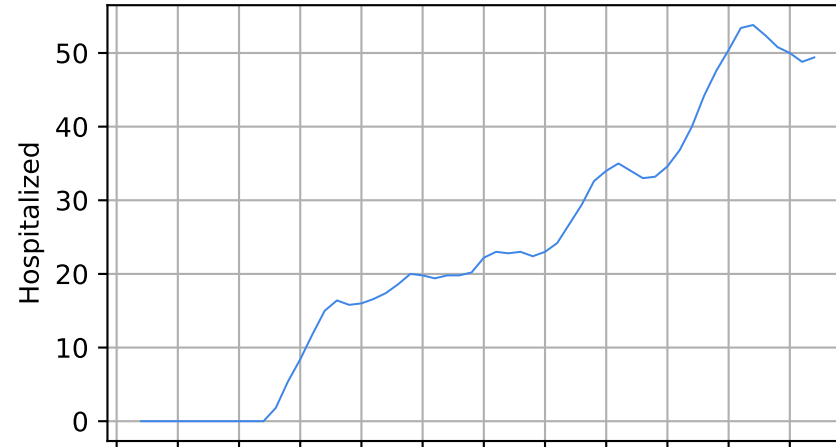

Nombre hospitalisés