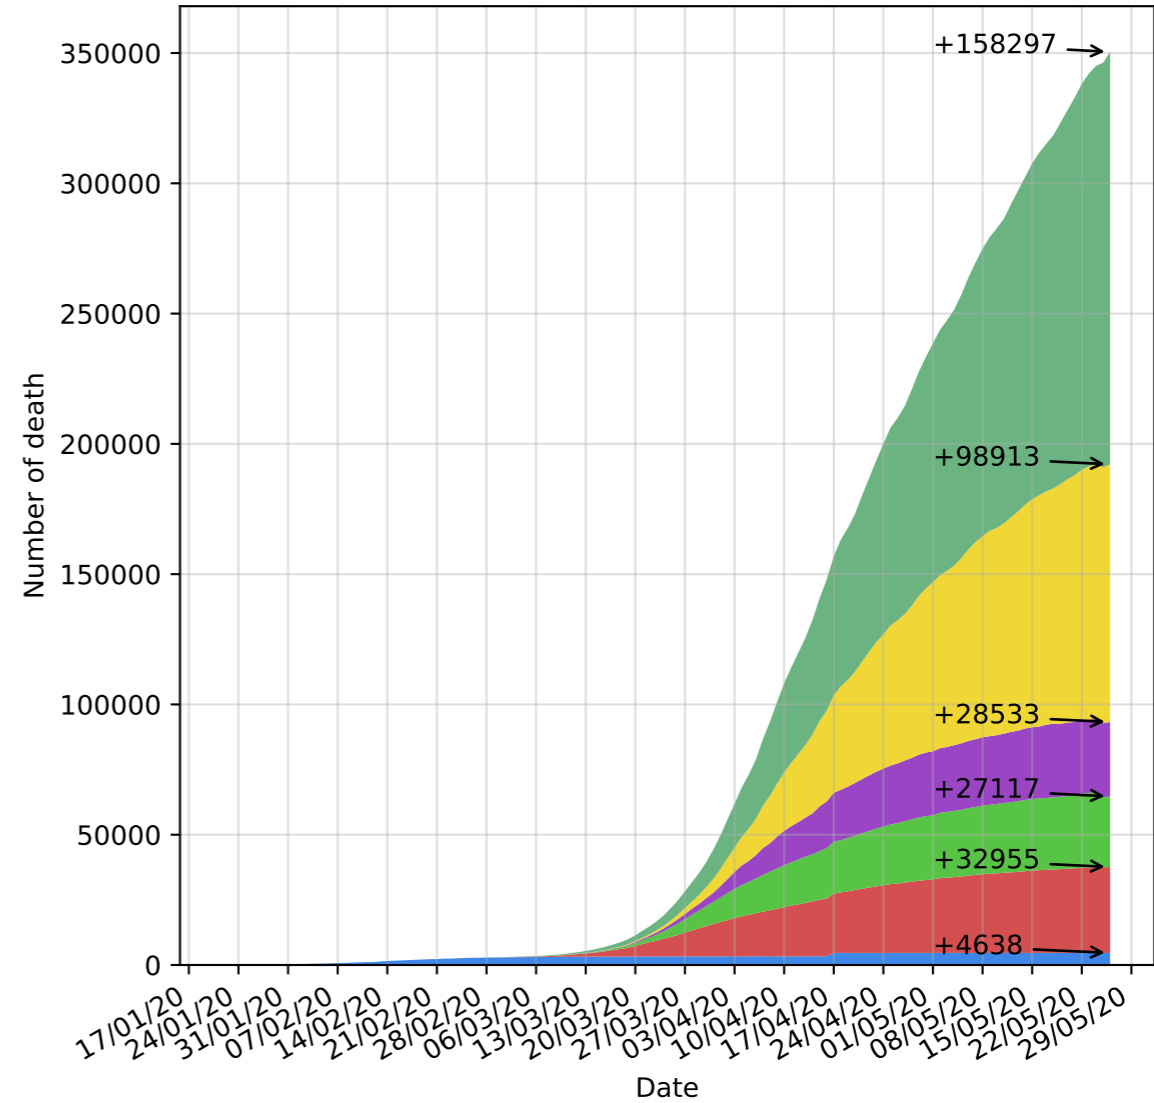

Covid-19 situation on 26 May, 2020

Number of confirmed cases vs date

Number of confirmed death vs date

- China
- Italy
- Spain
- France
- US
- Other