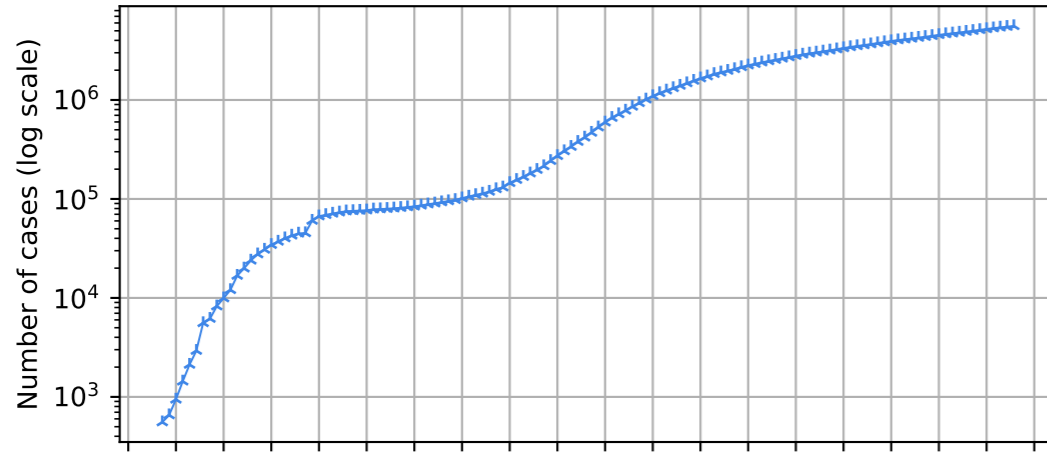

Covid-19 situation worldwide

Number of confirmed cases vs date

New cases compared to d-1

Number of confirmed death vs date

New death compared to d-1

World

17/01/2020
24/01/2020
31/01/2020
07/02/2020
14/02/2020
21/02/2020
28/02/2020
06/03/2020
13/03/2020
20/03/2020
27/03/2020
03/04/2020
10/04/2020
17/04/2020
24/04/2020
01/05/2020
08/05/2020
15/05/2020
22/05/2020
29/05/2020