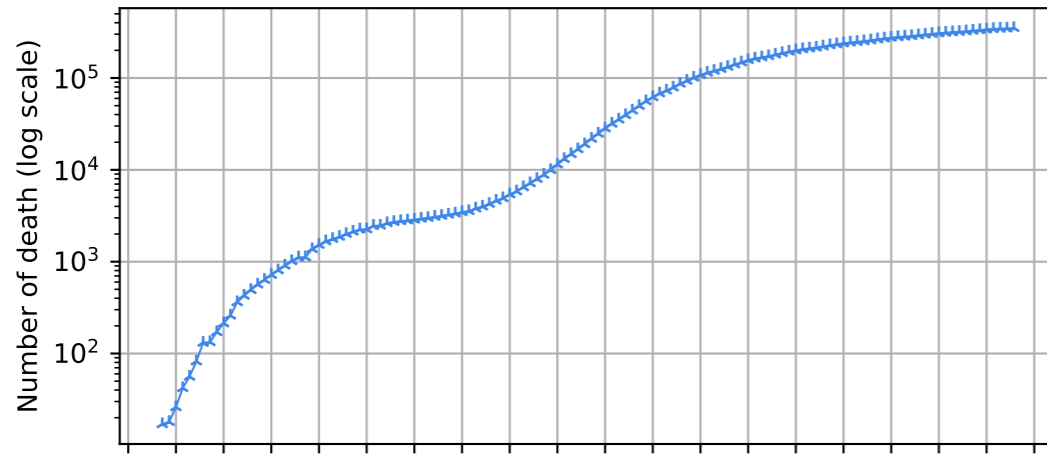

Covid-19 situation worldwide

Number of confirmed cases vs date

New cases compared to d-1

Number of confirmed death vs date

New death compared to d-1

World

17/01/2020
24/01/2020
31/01/2020
07/02/2020
14/02/2020
21/02/2020
28/02/2020
06/03/2020
13/03/2020
20/03/2020
27/03/2020
03/04/2020
10/04/2020
17/04/2020
24/04/2020
01/05/2020
08/05/2020
15/05/2020
22/05/2020
29/05/2020