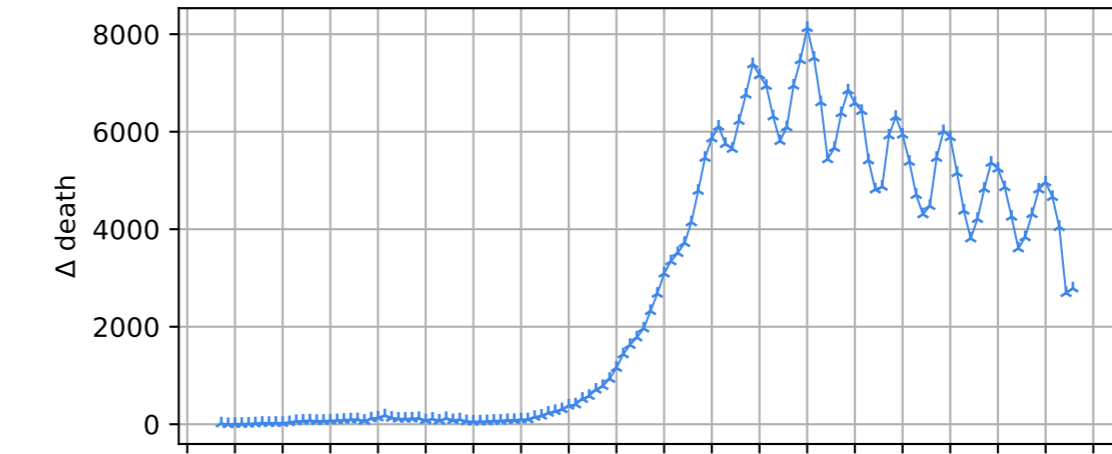

Covid-19 situation worldwide

Number of confirmed cases vs date

New cases compared to d-1

Number of confirmed death vs date

New death compared to d-1

World

17/01/2020
24/01/2020
31/01/2020
07/02/2020
14/02/2020
21/02/2020
28/02/2020
06/03/2020
13/03/2020
20/03/2020
27/03/2020
03/04/2020
10/04/2020
17/04/2020
24/04/2020
01/05/2020
08/05/2020
15/05/2020
22/05/2020
29/05/2020