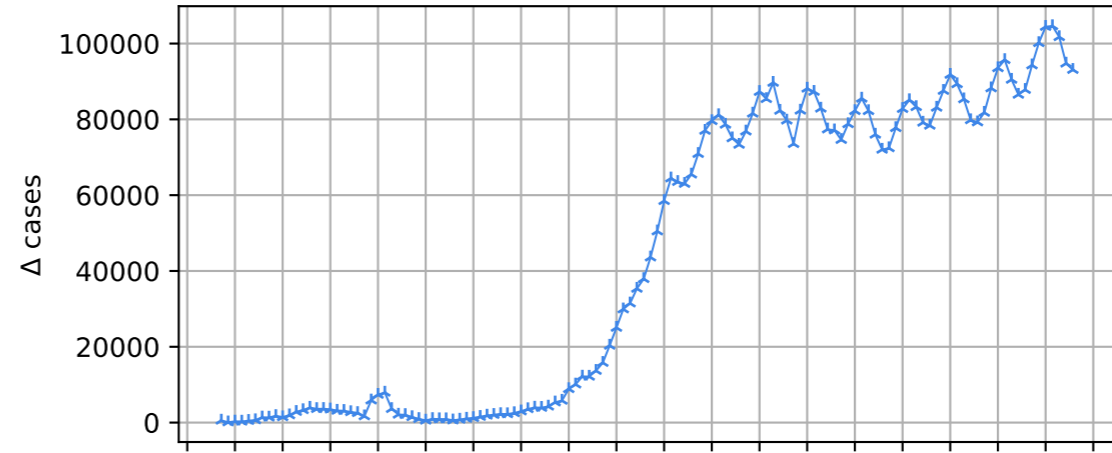

Covid-19 situation worldwide

Number of confirmed cases vs date

New cases compared to d-1

Number of confirmed death vs date

New death compared to d-1

World

17/01/2020
24/01/2020
31/01/2020
07/02/2020
14/02/2020
21/02/2020
28/02/2020
06/03/2020
13/03/2020
20/03/2020
27/03/2020
03/04/2020
10/04/2020
17/04/2020
24/04/2020
01/05/2020
08/05/2020
15/05/2020
22/05/2020
29/05/2020