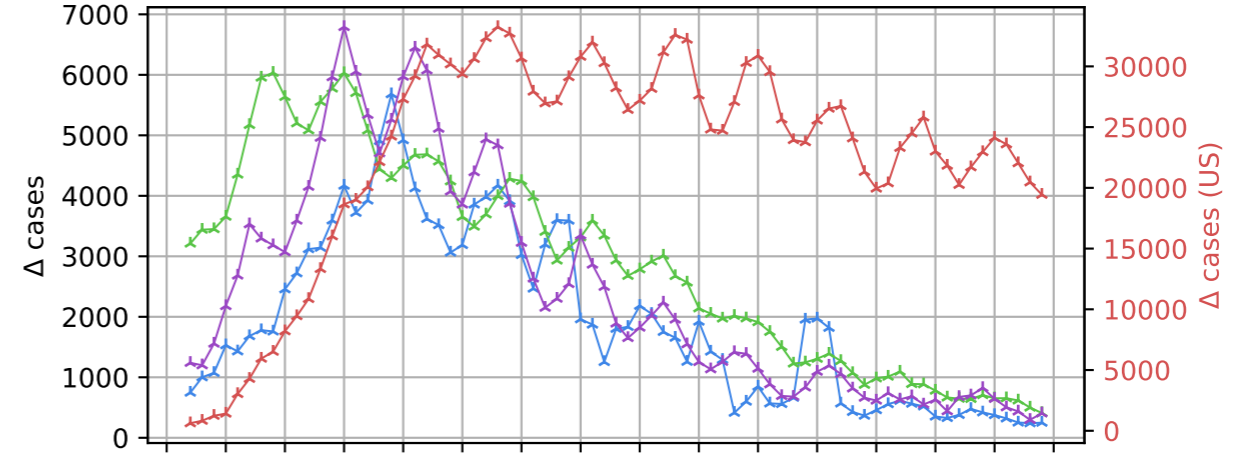

Covid-19 situation on 26 May, 2020

Number of confirmed cases vs date

New cases compared to d-1

Number of confirmed death vs date

New death compared to d-1

- France
- US
- Italy
- Germany