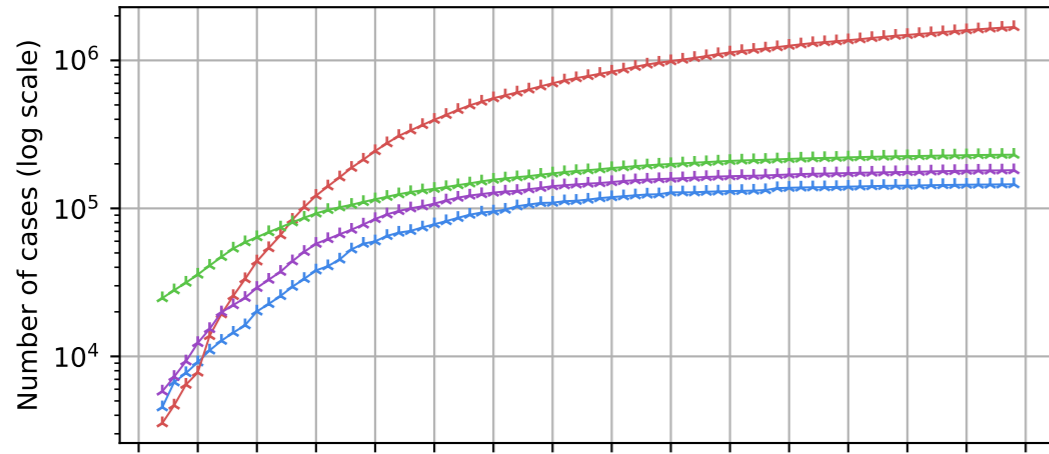

Covid-19 situation on 26 May, 2020

Number of confirmed cases vs date

New cases compared to d-1

Number of confirmed death vs date

New death compared to d-1

- France
- US
- Italy
- Germany