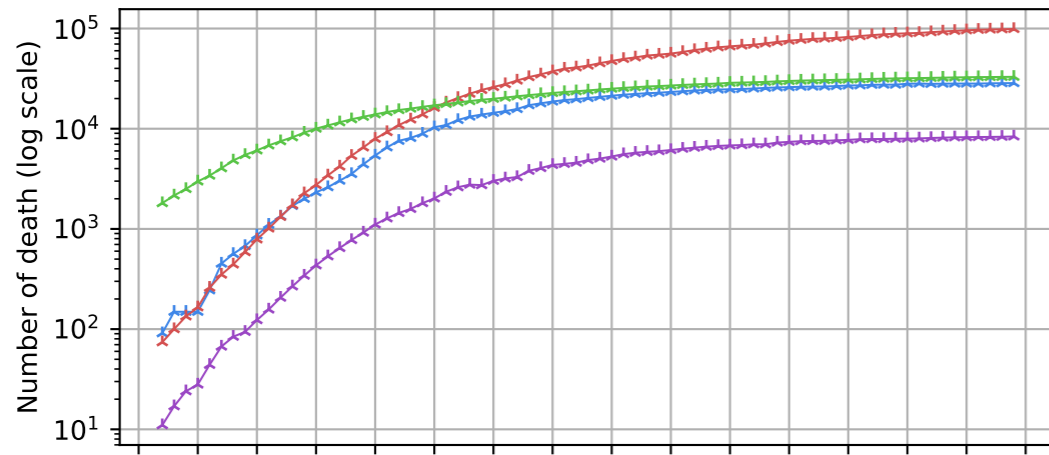

Covid-19 situation on 26 May, 2020

Number of confirmed cases vs date

New cases compared to d-1

Number of confirmed death vs date

New death compared to d-1

- France
- US
- Italy
- Germany