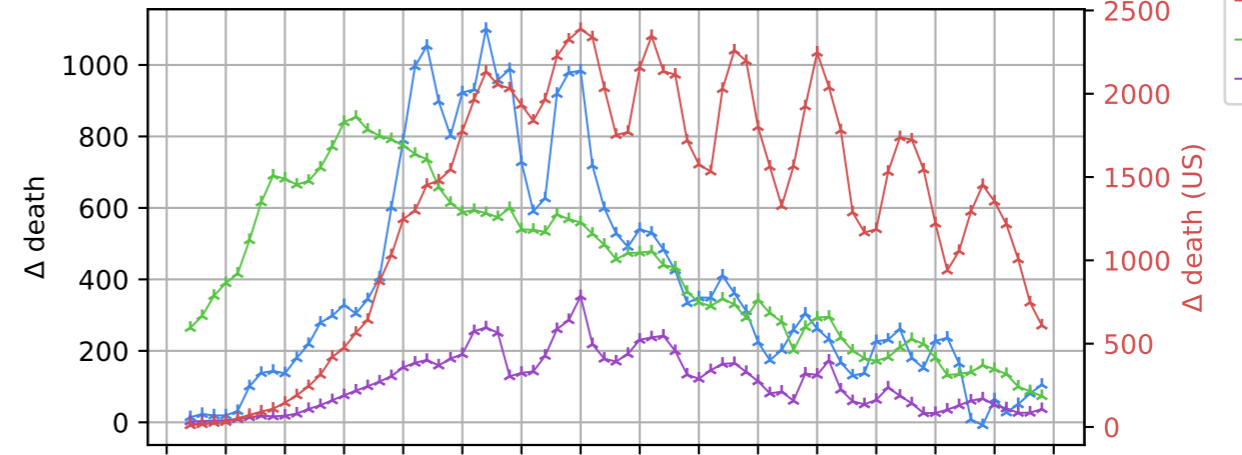

Covid-19 situation on 26 May, 2020

Number of confirmed cases vs date

New cases compared to d-1

Number of confirmed death vs date

New death compared to d-1

- France
- US
- Italy
- Germany