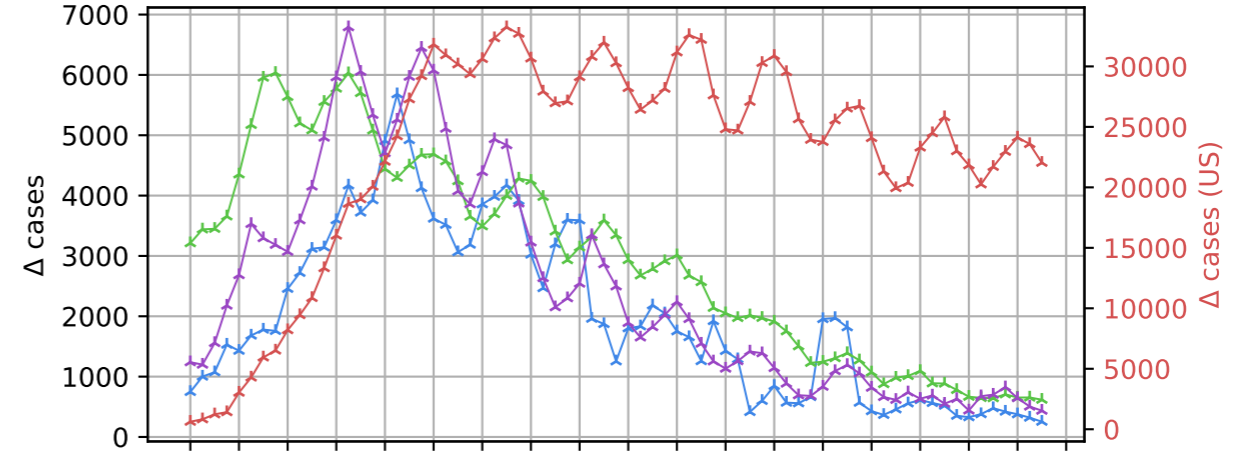

Covid-19 situation on 24 May, 2020

Number of confirmed cases vs date

New cases compared to d-1

Number of confirmed death vs date

New death compared to d-1

- France
- US
- Italy
- Germany

15/03/2020
19/03/2020
23/03/2020
27/03/2020
31/03/2020
04/04/2020
08/04/2020
12/04/2020
16/04/2020
20/04/2020
24/04/2020
28/04/2020
02/05/2020
06/05/2020
10/05/2020
14/05/2020
18/05/2020
22/05/2020
26/05/2020

Date

15/03/20
19/03/20
23/03/20
27/03/20
31/03/20
04/04/20
08/04/20
12/04/20
16/04/20
20/04/20
24/04/20
28/04/20
02/05/20
06/05/20
10/05/20
14/05/20
18/05/20
22/05/20
26/05/20

Date

Source: John Hopkins University
Graph: C.Houzard