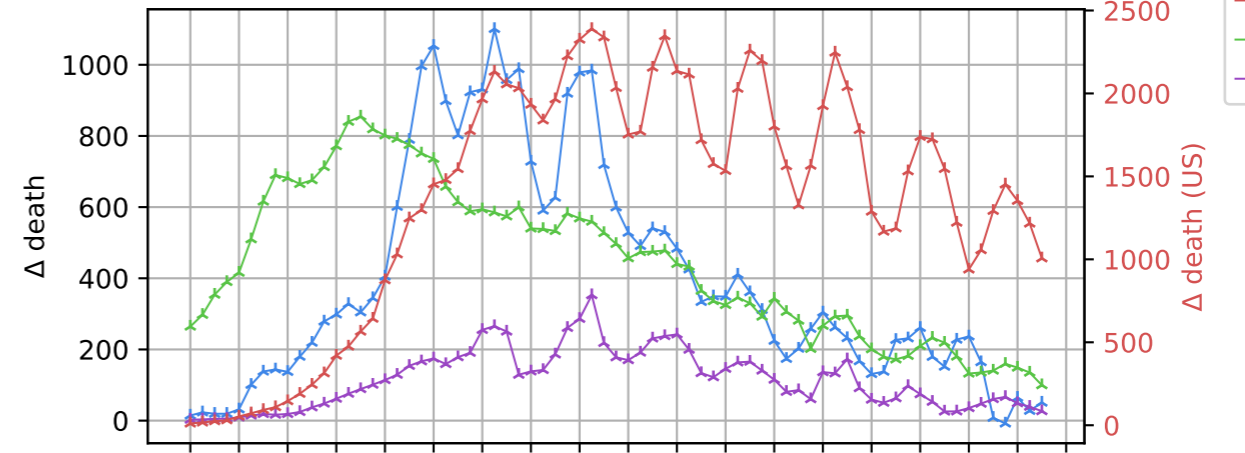

Covid-19 situation on 24 May, 2020

Number of confirmed cases vs date

New cases compared to d-1

Number of confirmed death vs date

New death compared to d-1

- France
- US
- Italy
- Germany

15/03/2020
19/03/2020
23/03/2020
27/03/2020
31/03/2020
04/04/2020
08/04/2020
12/04/2020
16/04/2020
20/04/2020
24/04/2020
28/04/2020
02/05/2020
06/05/2020
10/05/2020
14/05/2020
18/05/2020
22/05/2020
26/05/2020

Date

15/03/20
19/03/20
23/03/20
27/03/20
31/03/20
04/04/20
08/04/20
12/04/20
16/04/20
20/04/20
24/04/20
28/04/20
02/05/20
06/05/20
10/05/20
14/05/20
18/05/20
22/05/20
26/05/20

Date

Source: John Hopkins University
Graph: C.Houzard