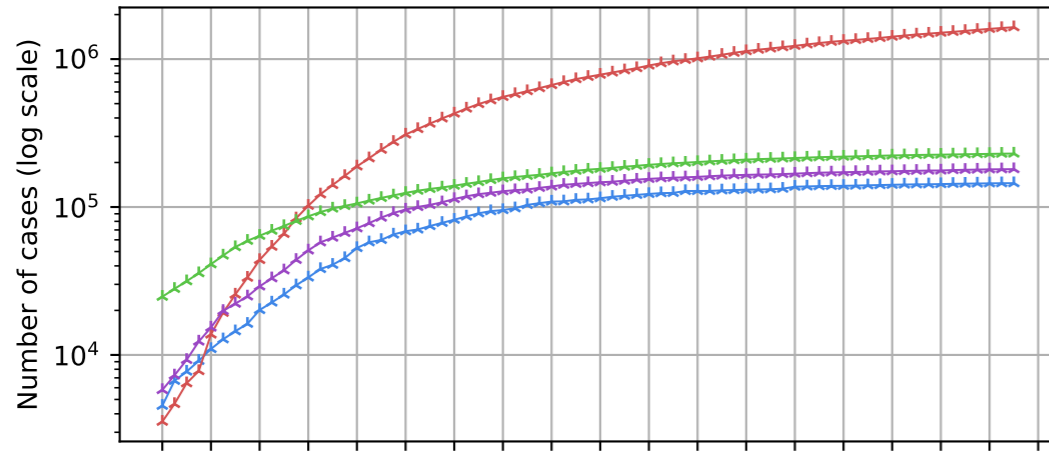

Covid-19 situation on 24 May, 2020

Number of confirmed cases vs date

New cases compared to d-1

Number of confirmed death vs date

New death compared to d-1

- France
- US
- Italy
- Germany

15/03/2020
19/03/2020
23/03/2020
27/03/2020
31/03/2020
04/04/2020
08/04/2020
12/04/2020
16/04/2020
20/04/2020
24/04/2020
28/04/2020
02/05/2020
06/05/2020
10/05/2020
14/05/2020
18/05/2020
22/05/2020
26/05/2020

Date

15/03/20
19/03/20
23/03/20
27/03/20
31/03/20
04/04/20
08/04/20
12/04/20
16/04/20
20/04/20
24/04/20
28/04/20
02/05/20
06/05/20
10/05/20
14/05/20
18/05/20
22/05/20
26/05/20

Date

Source: John Hopkins University
Graph: C.Houzard