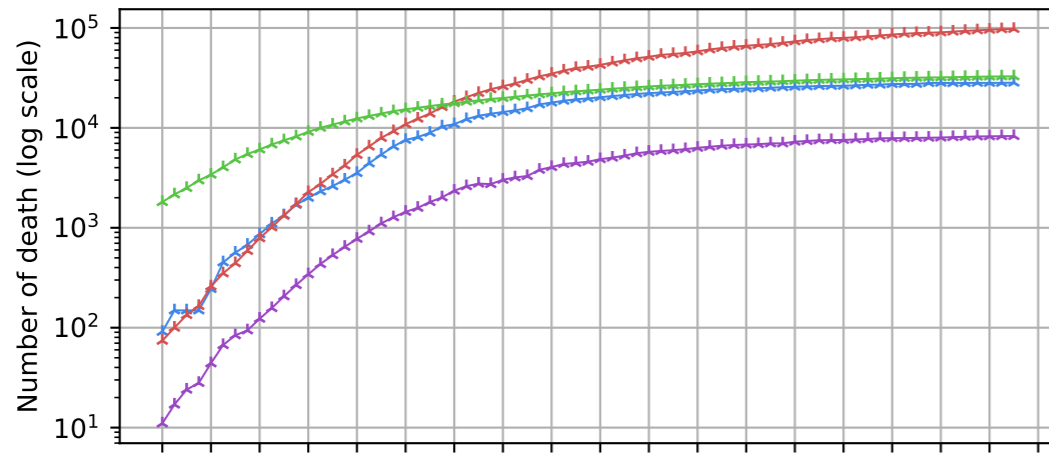

Covid-19 situation on 24 May, 2020

Number of confirmed cases vs date

New cases compared to d-1

Number of confirmed death vs date

New death compared to d-1

- France
- US
- Italy
- Germany

15/03/2020
19/03/2020
23/03/2020
27/03/2020
31/03/2020
04/04/2020
08/04/2020
12/04/2020
16/04/2020
20/04/2020
24/04/2020
28/04/2020
02/05/2020
06/05/2020
10/05/2020
14/05/2020
18/05/2020
22/05/2020
26/05/2020

Date

15/03/20
19/03/20
23/03/20
27/03/20
31/03/20
04/04/20
08/04/20
12/04/20
16/04/20
20/04/20
24/04/20
28/04/20
02/05/20
06/05/20
10/05/20
14/05/20
18/05/20
22/05/20
26/05/20

Date

Source: John Hopkins University
Graph: C.Houzard