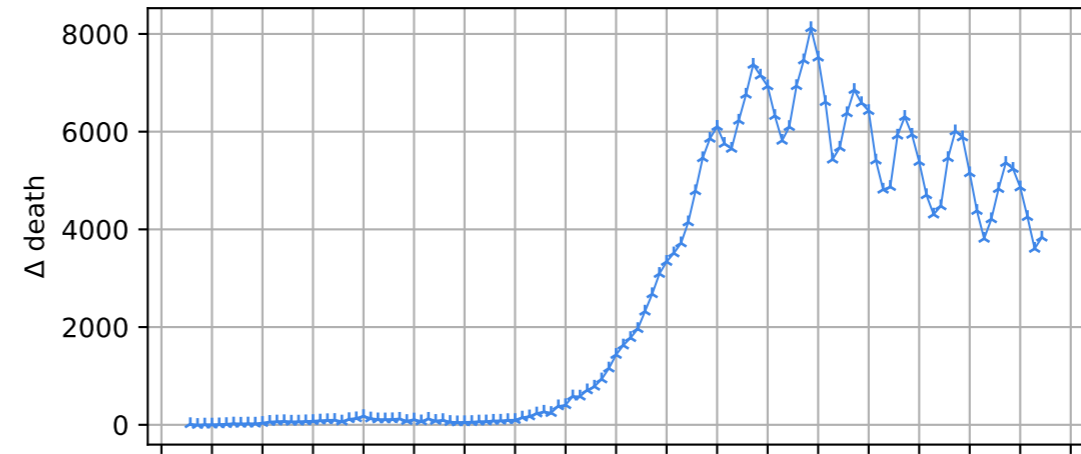

Covid-19 situation worldwide

Number of confirmed cases vs date

New cases compared to d-1

Number of confirmed death vs date

New death compared to d-1

World

18/01/2020
25/01/2020
01/02/2020
08/02/2020
15/02/2020
22/02/2020
29/02/2020
07/03/2020
14/03/2020
21/03/2020
28/03/2020
04/04/2020
11/04/2020
18/04/2020
25/04/2020
02/05/2020
09/05/2020
16/05/2020
23/05/2020

18/01/20
25/01/20
01/02/20
08/02/20
15/02/20
22/02/20
29/02/20
07/03/20
14/03/20
21/03/20
28/03/20
04/04/20
11/04/20
18/04/20
25/04/20
02/05/20
09/05/20
16/05/20
23/05/20

Date

Date