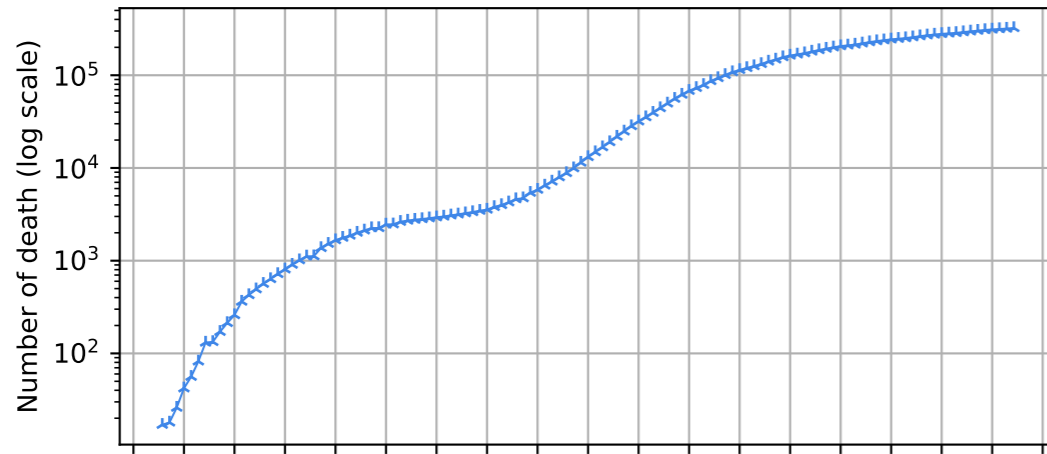

Covid-19 situation worldwide

Number of confirmed cases vs date

New cases compared to d-1

Number of confirmed death vs date

New death compared to d-1

World

18/01/2020
25/01/2020
01/02/2020
08/02/2020
15/02/2020
22/02/2020
29/02/2020
07/03/2020
14/03/2020
21/03/2020
28/03/2020
04/04/2020
11/04/2020
18/04/2020
25/04/2020
02/05/2020
09/05/2020
16/05/2020
23/05/2020

18/01/20
25/01/20
01/02/20
08/02/20
15/02/20
22/02/20
29/02/20
07/03/20
14/03/20
21/03/20
28/03/20
04/04/20
11/04/20
18/04/20
25/04/20
02/05/20
09/05/20
16/05/20
23/05/20

Date

Date