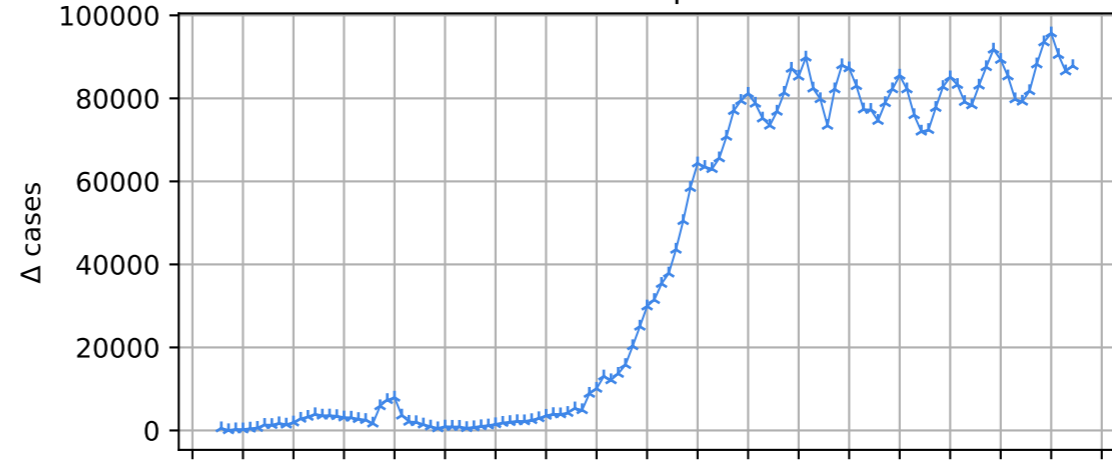

Covid-19 situation worldwide

Number of confirmed cases vs date

New cases compared to d-1

Number of confirmed death vs date

New death compared to d-1

World

18/01/2020
25/01/2020
01/02/2020
08/02/2020
15/02/2020
22/02/2020
29/02/2020
07/03/2020
14/03/2020
21/03/2020
28/03/2020
04/04/2020
11/04/2020
18/04/2020
25/04/2020
02/05/2020
09/05/2020
16/05/2020
23/05/2020

18/01/20
25/01/20
01/02/20
08/02/20
15/02/20
22/02/20
29/02/20
07/03/20
14/03/20
21/03/20
28/03/20
04/04/20
11/04/20
18/04/20
25/04/20
02/05/20
09/05/20
16/05/20
23/05/20

Date

Date