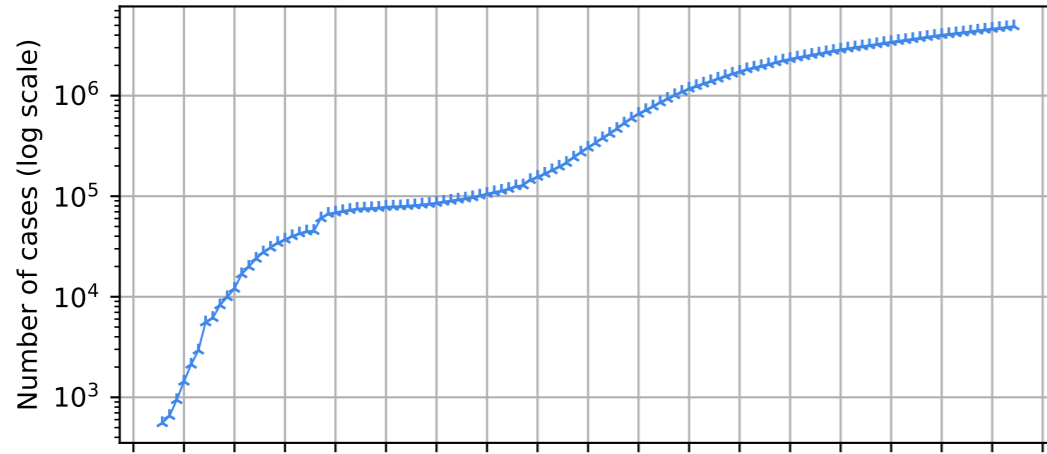

Covid-19 situation worldwide

Number of confirmed cases vs date

New cases compared to d-1

Number of confirmed death vs date

New death compared to d-1

World

18/01/2020
25/01/2020
01/02/2020
08/02/2020
15/02/2020
22/02/2020
29/02/2020
07/03/2020
14/03/2020
21/03/2020
28/03/2020
04/04/2020
11/04/2020
18/04/2020
25/04/2020
02/05/2020
09/05/2020
16/05/2020
23/05/2020

18/01/20
25/01/20
01/02/20
08/02/20
15/02/20
22/02/20
29/02/20
07/03/20
14/03/20
21/03/20
28/03/20
04/04/20
11/04/20
18/04/20
25/04/20
02/05/20
09/05/20
16/05/20
23/05/20

Date

Date