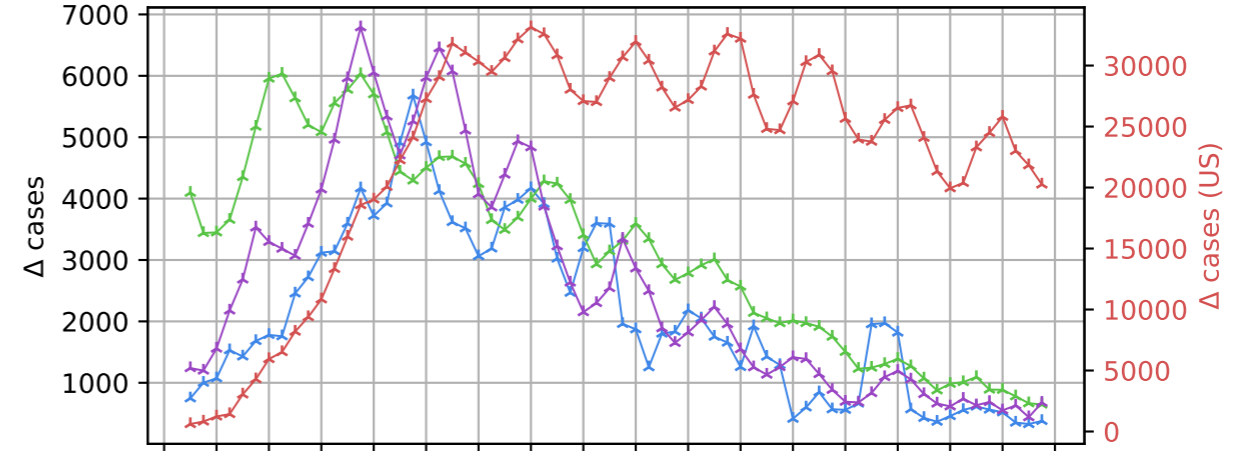

Covid-19 situation on 19 May, 2020

Number of confirmed cases vs date

New cases compared to d-1

Number of confirmed death vs date

New death compared to d-1

- France
- US
- Italy
- Germany

13/03/2020
17/03/2020
21/03/2020
25/03/2020
29/03/2020
02/04/2020
06/04/2020
10/04/2020
14/04/2020
18/04/2020
22/04/2020
26/04/2020
30/04/2020
04/05/2020
08/05/2020
12/05/2020
16/05/2020
20/05/2020

13/03/20
17/03/20
21/03/20
25/03/20
29/03/20
02/04/20
06/04/20
10/04/20
14/04/20
18/04/20
22/04/20
26/04/20
30/04/20
04/05/20
08/05/20
12/05/20
16/05/20
20/05/20

Date

Date