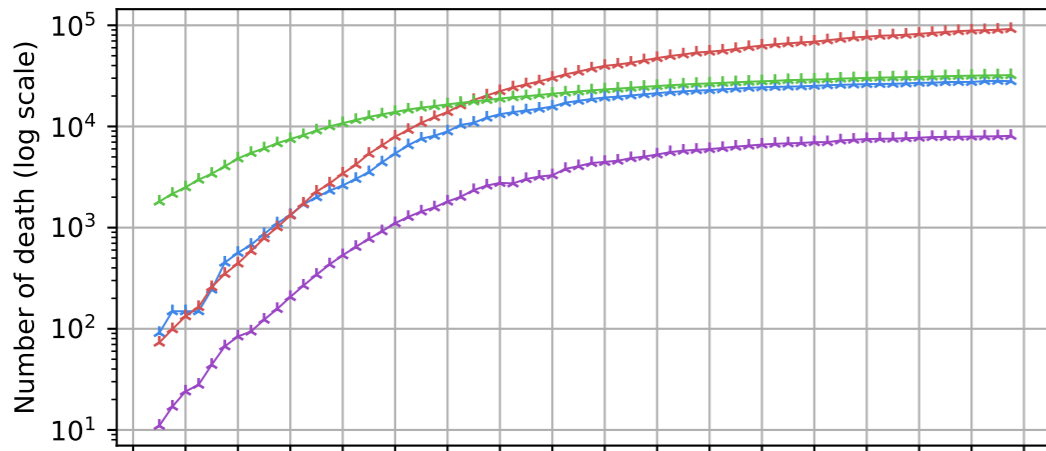

Covid-19 situation on 19 May, 2020

Number of confirmed cases vs date

New cases compared to d-1

Number of confirmed death vs date

New death compared to d-1

- France
- US
- Italy
- Germany

13/03/2020
17/03/2020
21/03/2020
25/03/2020
29/03/2020
02/04/2020
06/04/2020
10/04/2020
14/04/2020
18/04/2020
22/04/2020
26/04/2020
30/04/2020
04/05/2020
08/05/2020
12/05/2020
16/05/2020
20/05/2020

13/03/20
17/03/20
21/03/20
25/03/20
29/03/20
02/04/20
06/04/20
10/04/20
14/04/20
18/04/20
22/04/20
26/04/20
30/04/20
04/05/20
08/05/20
12/05/20
16/05/20
20/05/20

Date

Date