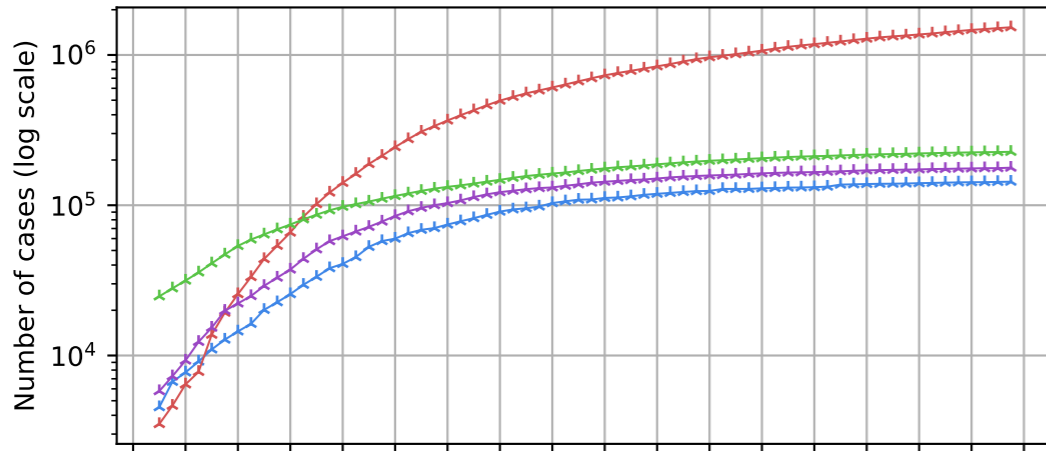

Covid-19 situation on 19 May, 2020

Number of confirmed cases vs date

New cases compared to d-1

Number of confirmed death vs date

New death compared to d-1

- France
- US
- Italy
- Germany

13/03/2020
17/03/2020
21/03/2020
25/03/2020
29/03/2020
02/04/2020
06/04/2020
10/04/2020
14/04/2020
18/04/2020
22/04/2020
26/04/2020
30/04/2020
04/05/2020
08/05/2020
12/05/2020
16/05/2020
20/05/2020

13/03/20
17/03/20
21/03/20
25/03/20
29/03/20
02/04/20
06/04/20
10/04/20
14/04/20
18/04/20
22/04/20
26/04/20
30/04/20
04/05/20
08/05/20
12/05/20
16/05/20
20/05/20

Date

Date