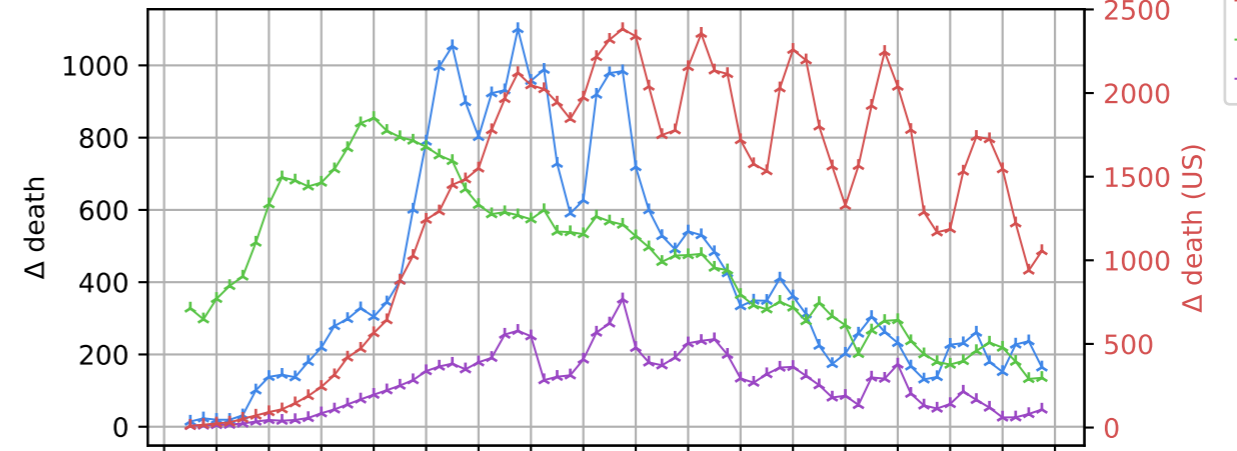

Covid-19 situation on 19 May, 2020

Number of confirmed cases vs date

New cases compared to d-1

Number of confirmed death vs date

New death compared to d-1

- France
- US
- Italy
- Germany

13/03/2020
17/03/2020
21/03/2020
25/03/2020
29/03/2020
02/04/2020
06/04/2020
10/04/2020
14/04/2020
18/04/2020
22/04/2020
26/04/2020
30/04/2020
04/05/2020
08/05/2020
12/05/2020
16/05/2020
20/05/2020

13/03/20
17/03/20
21/03/20
25/03/20
29/03/20
02/04/20
06/04/20
10/04/20
14/04/20
18/04/20
22/04/20
26/04/20
30/04/20
04/05/20
08/05/20
12/05/20
16/05/20
20/05/20

Date

Date