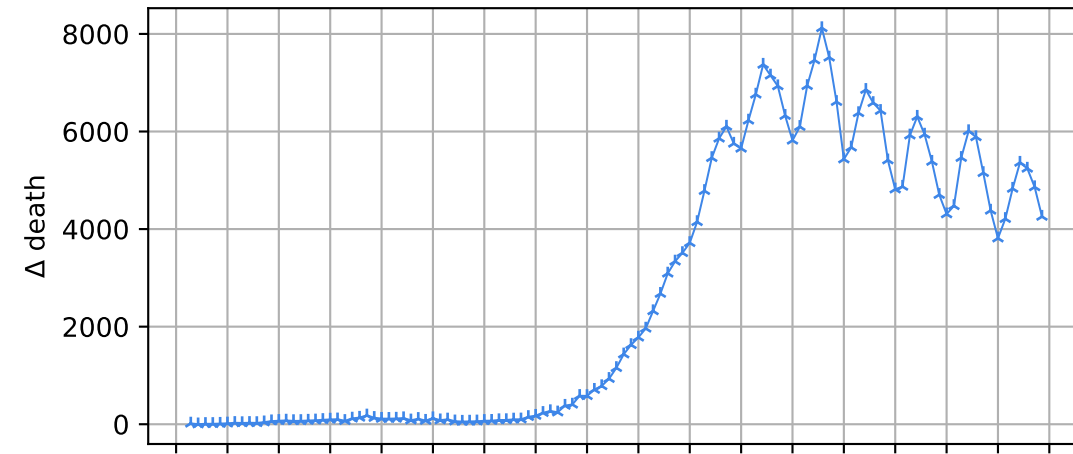

Covid-19 situation worldwide

Number of confirmed cases vs date

New cases compared to d-1

Number of confirmed death vs date

New death compared to d-1

World

20/01/2020
27/01/2020
03/02/2020
10/02/2020
17/02/2020
24/02/2020
02/03/2020
09/03/2020
16/03/2020
23/03/2020
30/03/2020
06/04/2020
13/04/2020
20/04/2020
27/04/2020
04/05/2020
11/05/2020
18/05/2020

Date

Date