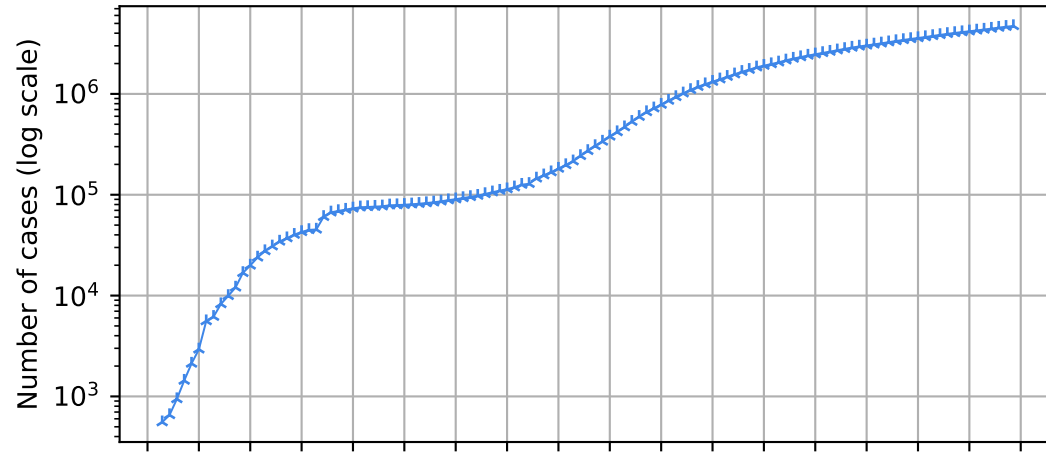

Covid-19 situation worldwide

Number of confirmed cases vs date

New cases compared to d-1

Number of confirmed death vs date

New death compared to d-1

World

20/01/2020
27/01/2020
03/02/2020
10/02/2020
17/02/2020
24/02/2020
02/03/2020
09/03/2020
16/03/2020
23/03/2020
30/03/2020
06/04/2020
13/04/2020
20/04/2020
27/04/2020
04/05/2020
11/05/2020
18/05/2020