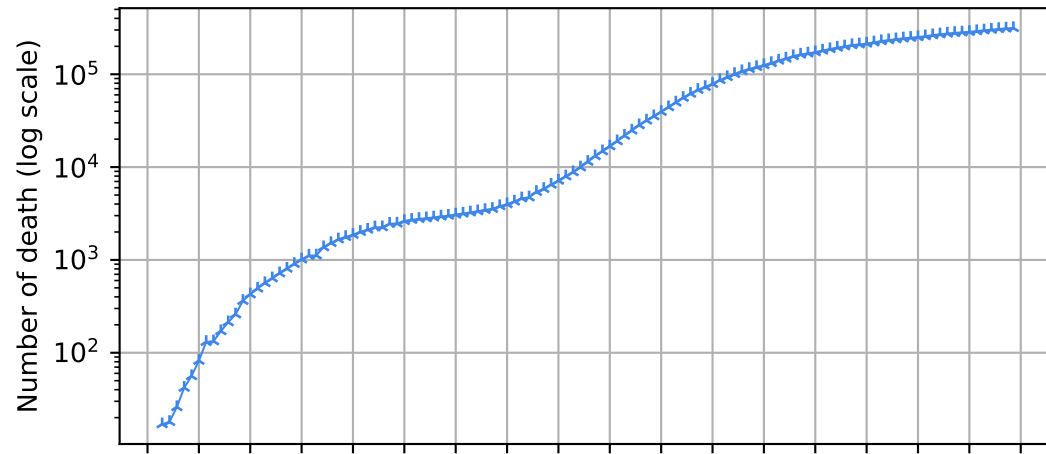

Covid-19 situation worldwide

Number of confirmed cases vs date

New cases compared to d-1

Number of confirmed death vs date

New death compared to d-1

World

20/01/2020
27/01/2020
03/02/2020
10/02/2020
17/02/2020
24/02/2020
02/03/2020
09/03/2020
16/03/2020
23/03/2020
30/03/2020
06/04/2020
13/04/2020
20/04/2020
27/04/2020
04/05/2020
11/05/2020
18/05/2020