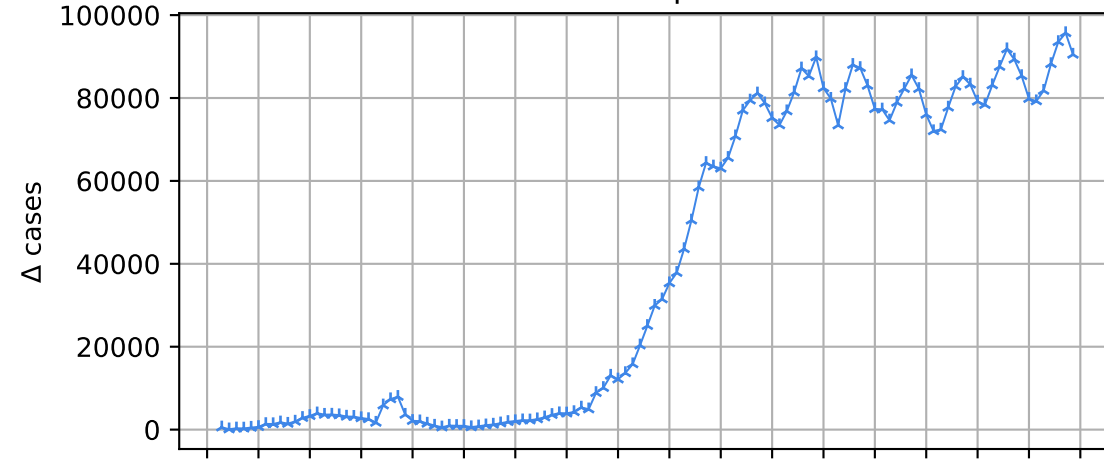

Covid-19 situation worldwide

Number of confirmed cases vs date

New cases compared to d-1

Number of confirmed death vs date

New death compared to d-1

World

20/01/2020
27/01/2020
03/02/2020
10/02/2020
17/02/2020
24/02/2020
02/03/2020
09/03/2020
16/03/2020
23/03/2020
30/03/2020
06/04/2020
13/04/2020
20/04/2020
27/04/2020
04/05/2020
11/05/2020
18/05/2020

Date

Date