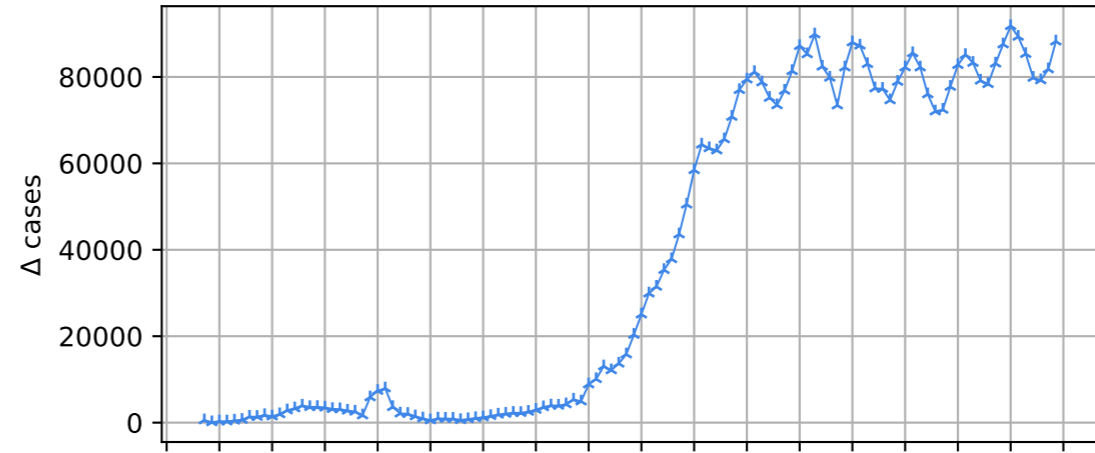

# Covid-19 situation worldwide

## Number of confirmed cases vs date

## New cases compared to d-1

## New death compared to d-1

World

17/01/2020  
24/01/2020  
31/01/2020  
07/02/2020  
14/02/2020  
21/02/2020  
28/02/2020  
06/03/2020  
13/03/2020  
20/03/2020  
27/03/2020  
03/04/2020  
10/04/2020  
17/04/2020  
24/04/2020  
01/05/2020  
08/05/2020  
15/05/2020