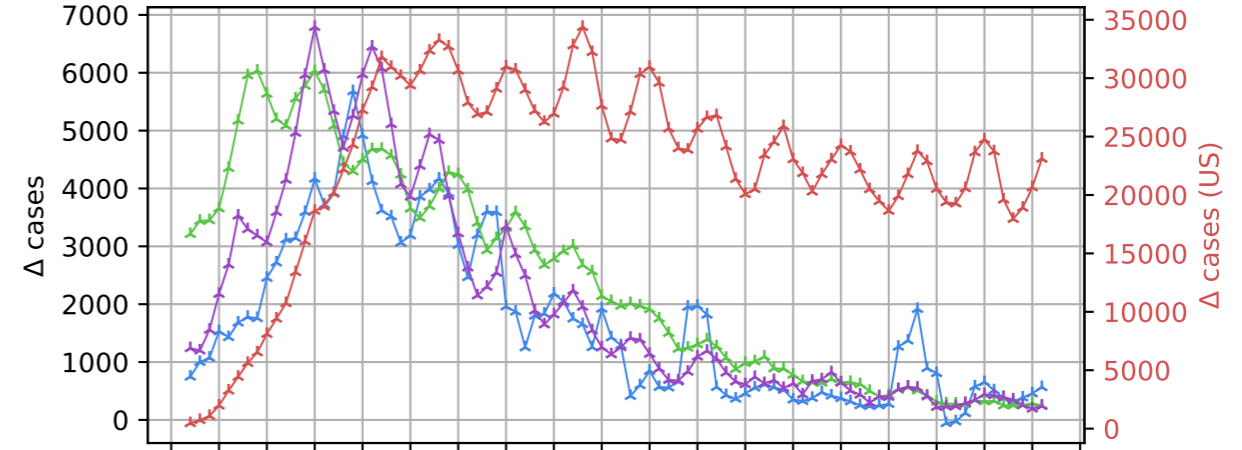

# Covid-19 situation on 12 June, 2020

## Number of confirmed cases vs date

## New cases compared to d-1

## New death compared to d-1

- France
- US
- Italy
- Germany

13/03/2020  
18/03/2020  
23/03/2020  
28/03/2020  
02/04/2020  
07/04/2020  
12/04/2020  
17/04/2020  
22/04/2020  
27/04/2020  
02/05/2020  
07/05/2020  
12/05/2020  
17/05/2020  
22/05/2020  
27/05/2020  
01/06/2020  
06/06/2020  
11/06/2020  
16/06/2020