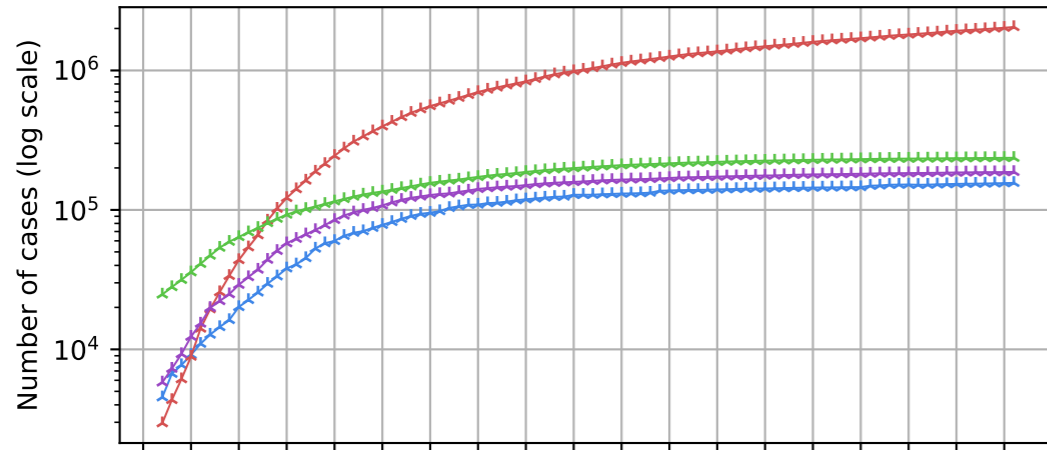

# Covid-19 situation on 12 June, 2020

## Number of confirmed cases vs date

## New cases compared to d-1