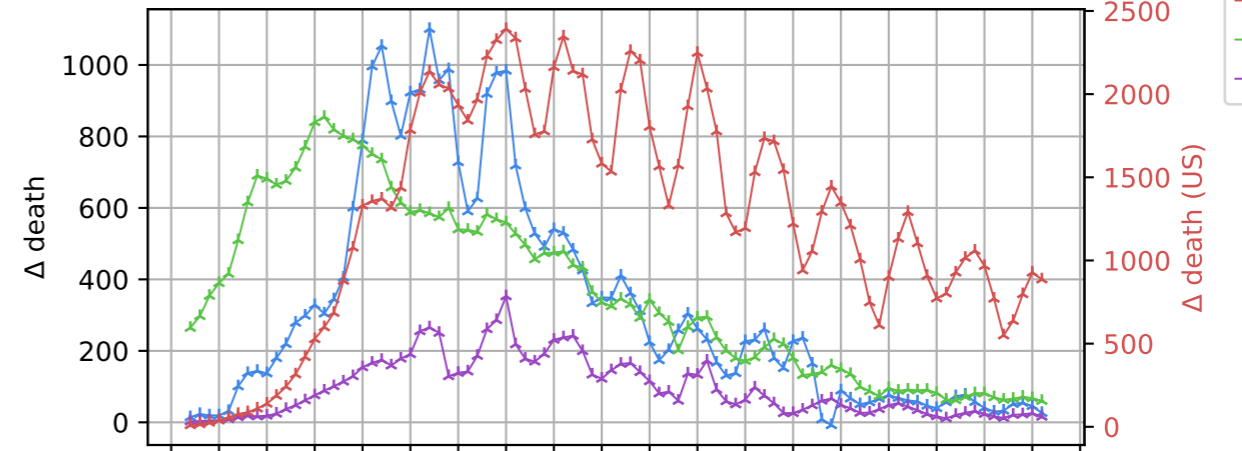

New death compared to d-1

- France
- US
- Italy
- Germany

13/03/2020
18/03/2020
23/03/2020
28/03/2020
02/04/2020
07/04/2020
12/04/2020
17/04/2020
22/04/2020
27/04/2020
02/05/2020
07/05/2020
12/05/2020
17/05/2020
22/05/2020
27/05/2020
01/06/2020
06/06/2020
11/06/2020
16/06/2020

Date

13/03/20
18/03/20
23/03/20
28/03/20
02/04/20
07/04/20
12/04/20
17/04/20
22/04/20
27/04/20
02/05/20
07/05/20
12/05/20
17/05/20
22/05/20
27/05/20
01/06/20
06/06/20
11/06/20
16/06/20

Date