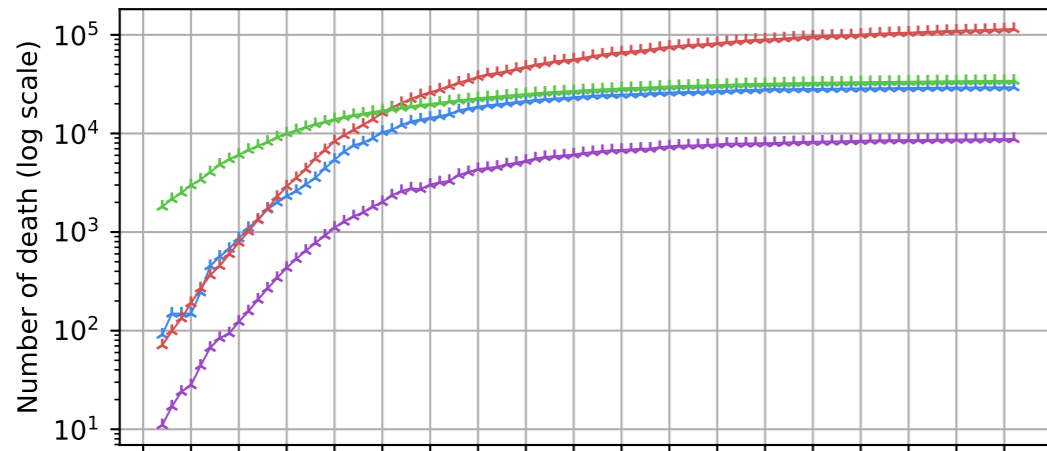

Number of confirmed death vs date