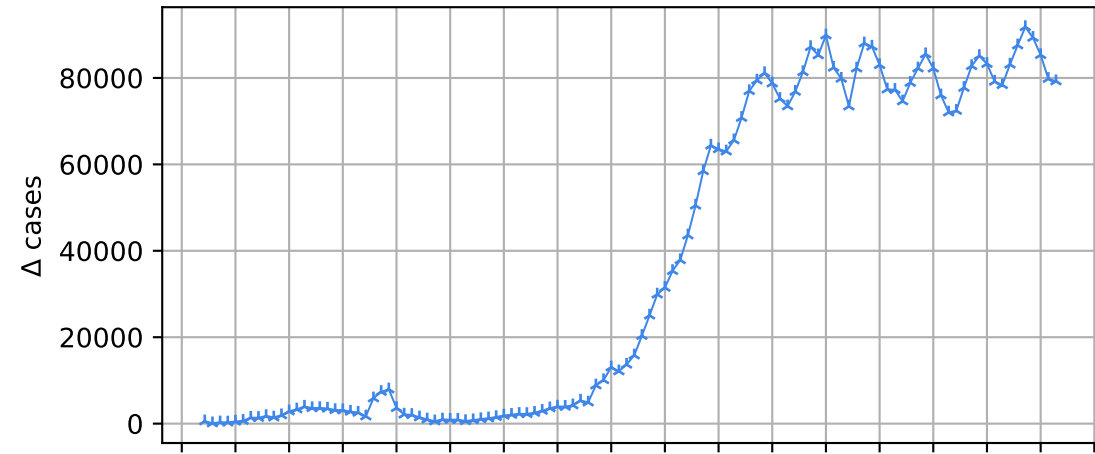

# Covid-19 situation worldwide

## Number of confirmed cases vs date

## New cases compared to d-1

19/01/20  
26/01/20  
02/02/20  
09/02/20  
16/02/20  
23/02/20  
01/03/20  
08/03/20  
15/03/20  
22/03/20  
29/03/20  
05/04/20  
12/04/20  
19/04/20  
26/04/20  
03/05/20  
10/05/20  
17/05/20

Date

Date