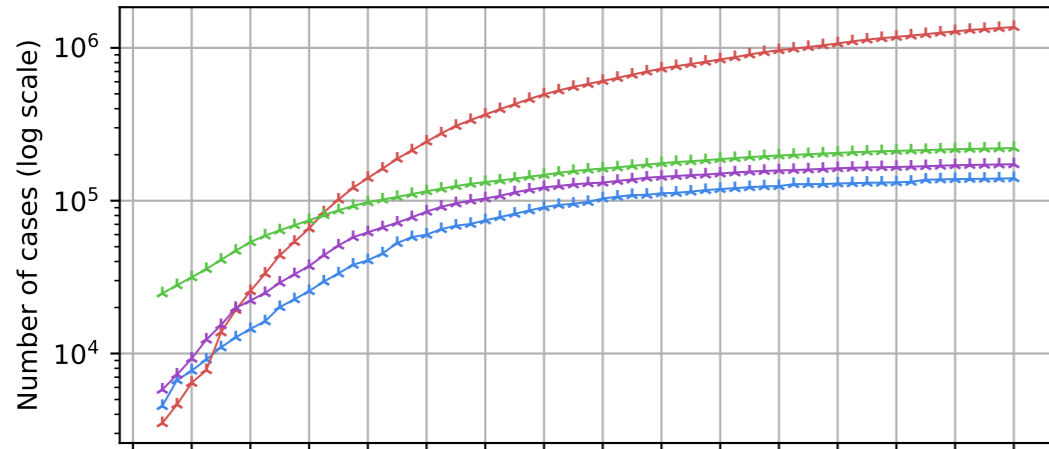

Covid-19 situation on 12 May, 2020

Number of confirmed cases vs date

New cases compared to d-1

Number of confirmed death vs date

New death compared to d-1

- France
- US
- Italy
- Germany

13/03/2020
17/03/2020
21/03/2020
25/03/2020
29/03/2020
02/04/2020
06/04/2020
10/04/2020
14/04/2020
18/04/2020
22/04/2020
26/04/2020
30/04/2020
04/05/2020
08/05/2020
12/05/2020

13/03/20
17/03/20
21/03/20
25/03/20
29/03/20
02/04/20
06/04/20
10/04/20
14/04/20
18/04/20
22/04/20
26/04/20
30/04/20
04/05/20
08/05/20
12/05/20

Date

Date