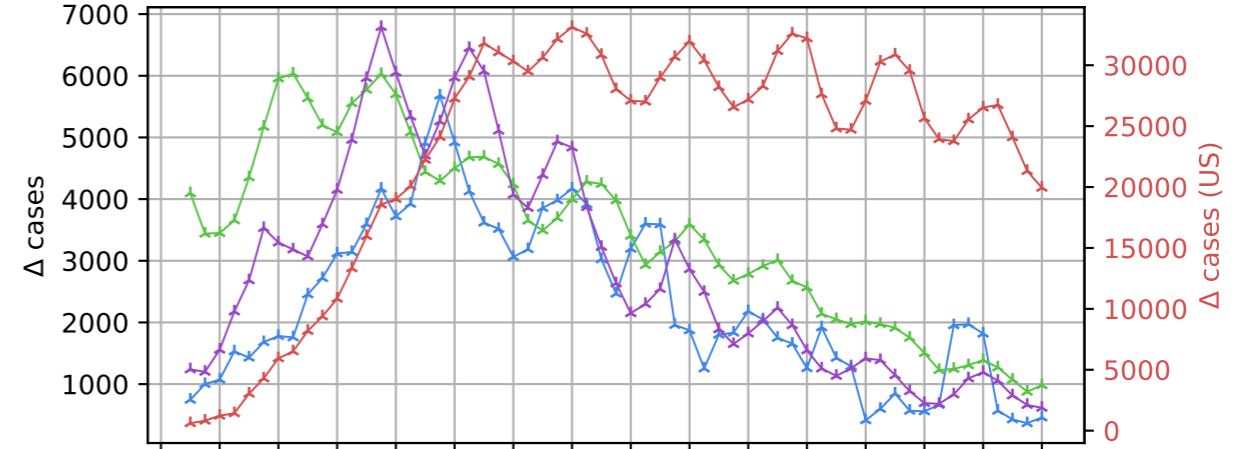

Covid-19 situation on 12 May, 2020

Number of confirmed cases vs date

New cases compared to d-1

Number of confirmed death vs date

New death compared to d-1

- France
- US
- Italy
- Germany

13/03/2020
17/03/2020
21/03/2020
25/03/2020
29/03/2020
02/04/2020
06/04/2020
10/04/2020
14/04/2020
18/04/2020
22/04/2020
26/04/2020
30/04/2020
04/05/2020
08/05/2020
12/05/2020

13/03/20
17/03/20
21/03/20
25/03/20
29/03/20
02/04/20
06/04/20
10/04/20
14/04/20
18/04/20
22/04/20
26/04/20
30/04/20
04/05/20
08/05/20
12/05/20

Date

Date