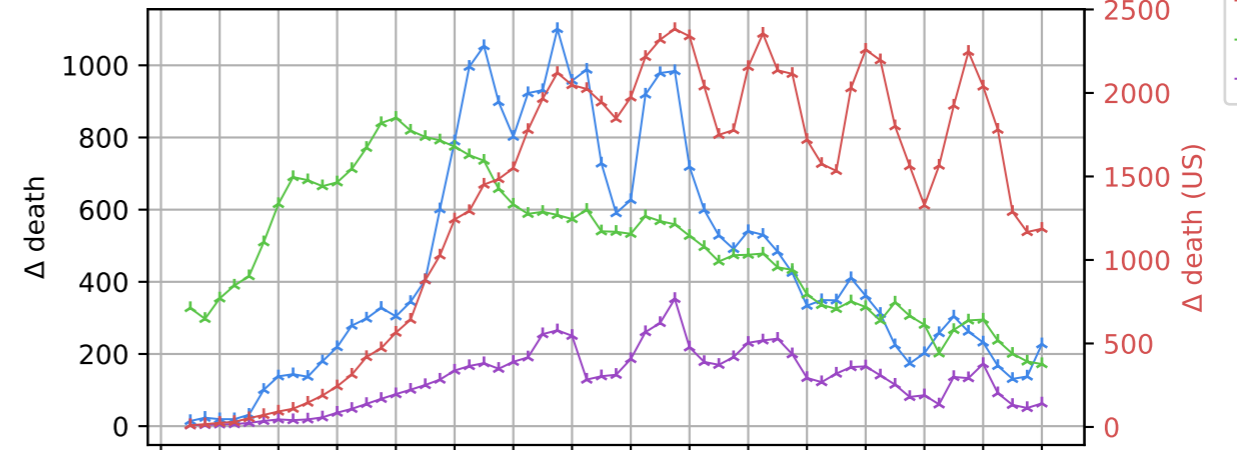

Covid-19 situation on 12 May, 2020

Number of confirmed cases vs date

New cases compared to d-1

Number of confirmed death vs date

New death compared to d-1

- France
- US
- Italy
- Germany

13/03/2020
17/03/2020
21/03/2020
25/03/2020
29/03/2020
02/04/2020
06/04/2020
10/04/2020
14/04/2020
18/04/2020
22/04/2020
26/04/2020
30/04/2020
04/05/2020
08/05/2020
12/05/2020

13/03/20
17/03/20
21/03/20
25/03/20
29/03/20
02/04/20
06/04/20
10/04/20
14/04/20
18/04/20
22/04/20
26/04/20
30/04/20
04/05/20
08/05/20
12/05/20

Date

Date