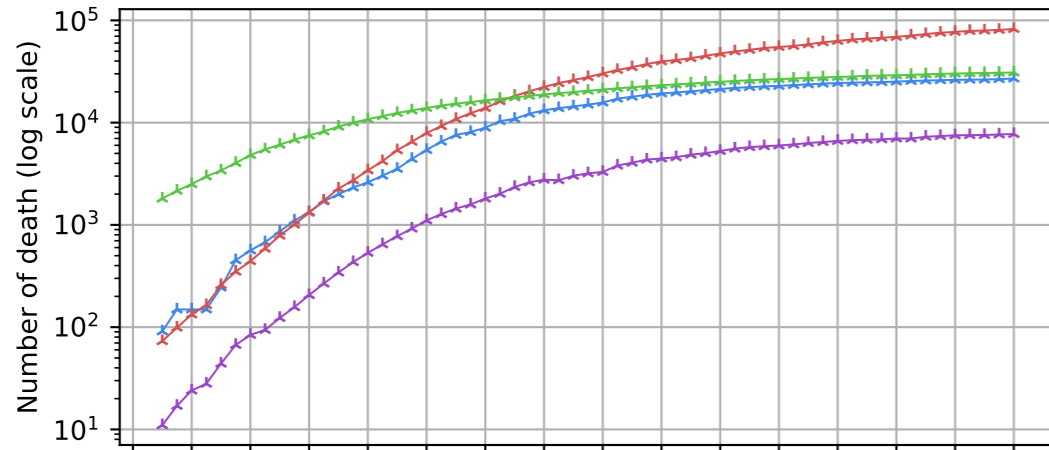

Covid-19 situation on 12 May, 2020

Number of confirmed cases vs date

New cases compared to d-1

Number of confirmed death vs date

New death compared to d-1

- France
- US
- Italy
- Germany

13/03/2020
17/03/2020
21/03/2020
25/03/2020
29/03/2020
02/04/2020
06/04/2020
10/04/2020
14/04/2020
18/04/2020
22/04/2020
26/04/2020
30/04/2020
04/05/2020
08/05/2020
12/05/2020

13/03/20
17/03/20
21/03/20
25/03/20
29/03/20
02/04/20
06/04/20
10/04/20
14/04/20
18/04/20
22/04/20
26/04/20
30/04/20
04/05/20
08/05/20
12/05/20

Date

Date