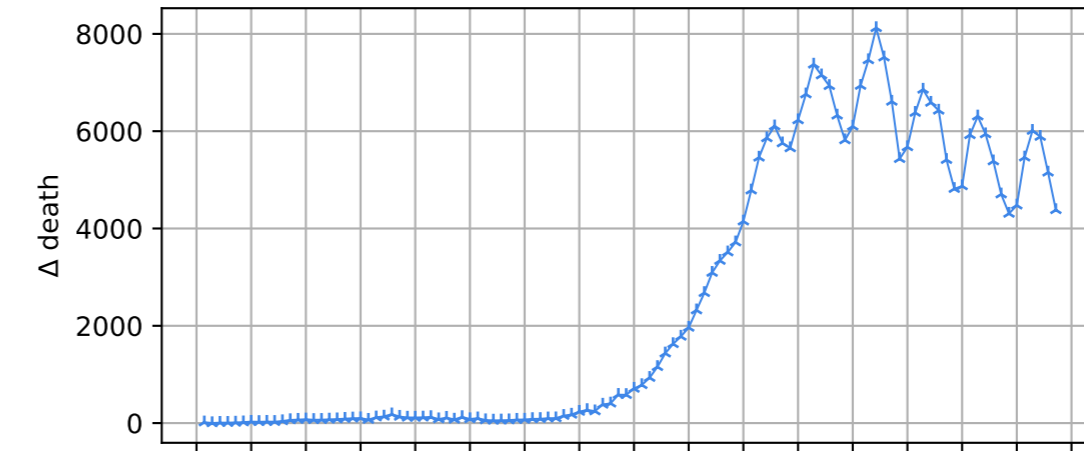

## Number of confirmed cases vs date

## New cases compared to d-1

## New death compared to d-1

21/01/2020  
28/01/2020  
04/02/2020  
11/02/2020  
18/02/2020  
25/02/2020  
03/03/2020  
10/03/2020  
17/03/2020  
24/03/2020  
31/03/2020  
07/04/2020  
14/04/2020  
21/04/2020  
28/04/2020  
05/05/2020  
12/05/2020

Date

21/01/20  
28/01/20  
04/02/20  
11/02/20  
18/02/20  
25/02/20  
03/03/20  
10/03/20  
17/03/20  
24/03/20  
31/03/20  
07/04/20  
14/04/20  
21/04/20  
28/04/20  
05/05/20  
12/05/20

Date

World