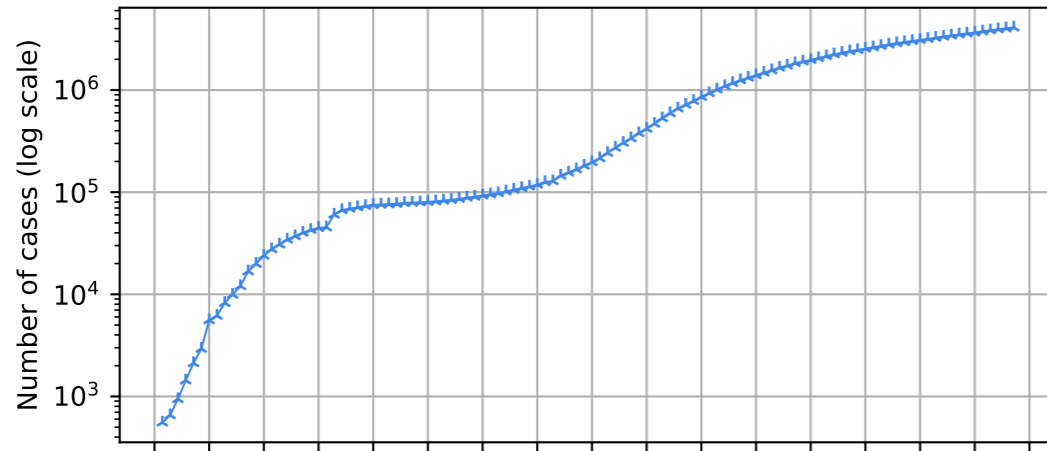

# Covid-19 situation worldwide

## Number of confirmed cases vs date

## New cases compared to d-1

## New death compared to d-1

21/01/2020  
28/01/2020  
04/02/2020  
11/02/2020  
18/02/2020  
25/02/2020  
03/03/2020  
10/03/2020  
17/03/2020  
24/03/2020  
31/03/2020  
07/04/2020  
14/04/2020  
21/04/2020  
28/04/2020  
05/05/2020  
12/05/2020