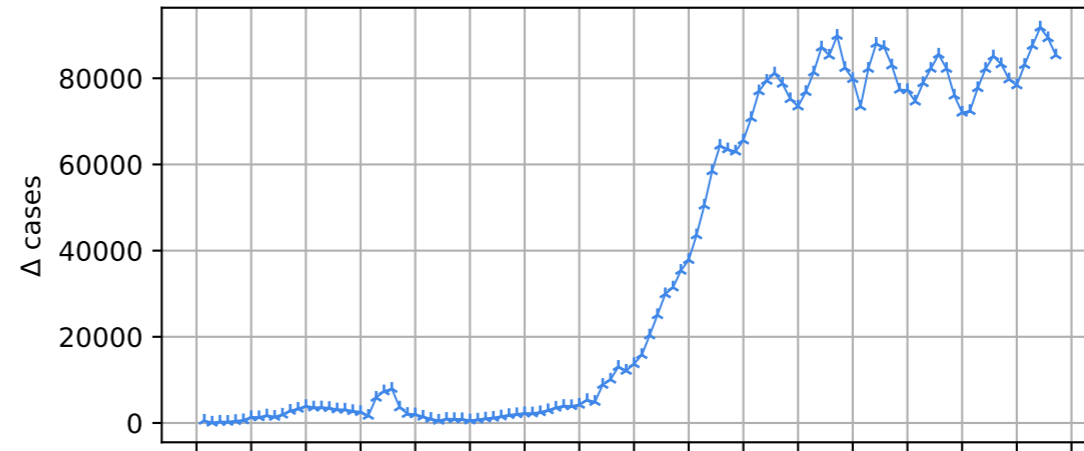

# Covid-19 situation worldwide

## Number of confirmed cases vs date

## New cases compared to d-1

## New death compared to d-1

21/01/2020  
28/01/2020  
04/02/2020  
11/02/2020  
18/02/2020  
25/02/2020  
03/03/2020  
10/03/2020  
17/03/2020  
24/03/2020  
31/03/2020  
07/04/2020  
14/04/2020  
21/04/2020  
28/04/2020  
05/05/2020  
12/05/2020