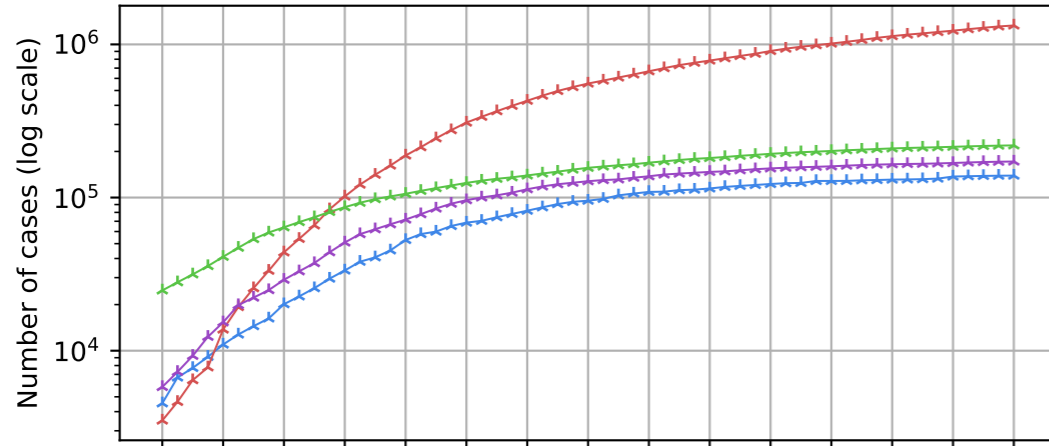

Covid-19 situation on 10 May, 2020

Number of confirmed cases vs date

New cases compared to d-1

Number of confirmed death vs date

New death compared to d-1

- ▲ France
- ▲ US
- ▲ Italy
- ▲ Germany

15/03/2020
19/03/2020
23/03/2020
27/03/2020
31/03/2020
04/04/2020
08/04/2020
12/04/2020
16/04/2020
20/04/2020
24/04/2020
28/04/2020
02/05/2020
06/05/2020
10/05/2020

15/03/20
19/03/20
23/03/20
27/03/20
31/03/20
04/04/20
08/04/20
12/04/20
16/04/20
20/04/20
24/04/20
28/04/20
02/05/20
06/05/20
10/05/20

Date

Date