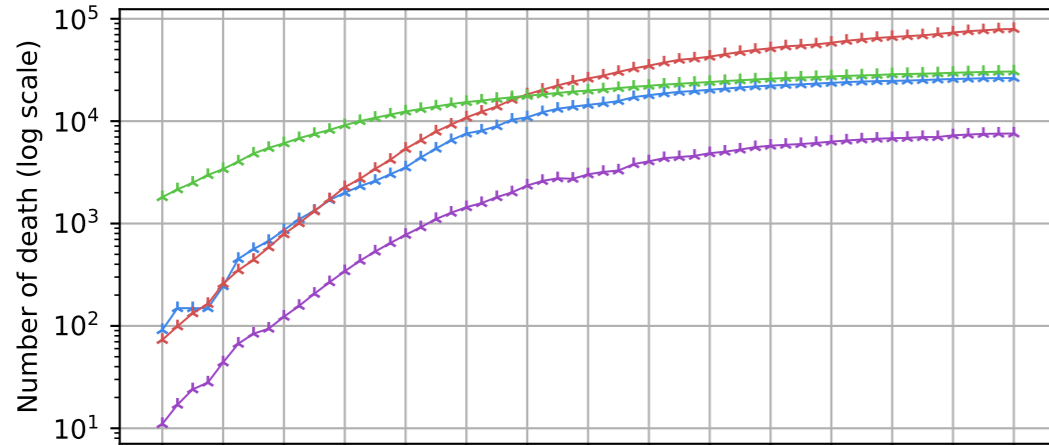

Covid-19 situation on 10 May, 2020

Number of confirmed cases vs date

New cases compared to d-1

Number of confirmed death vs date

New death compared to d-1

- ▲ France
- ▲ US
- ▲ Italy
- ▲ Germany

15/03/2020
19/03/2020
23/03/2020
27/03/2020
31/03/2020
04/04/2020
08/04/2020
12/04/2020
16/04/2020
20/04/2020
24/04/2020
28/04/2020
02/05/2020
06/05/2020
10/05/2020

15/03/20
19/03/20
23/03/20
27/03/20
31/03/20
04/04/20
08/04/20
12/04/20
16/04/20
20/04/20
24/04/20
28/04/20
02/05/20
06/05/20
10/05/20

Date

Date