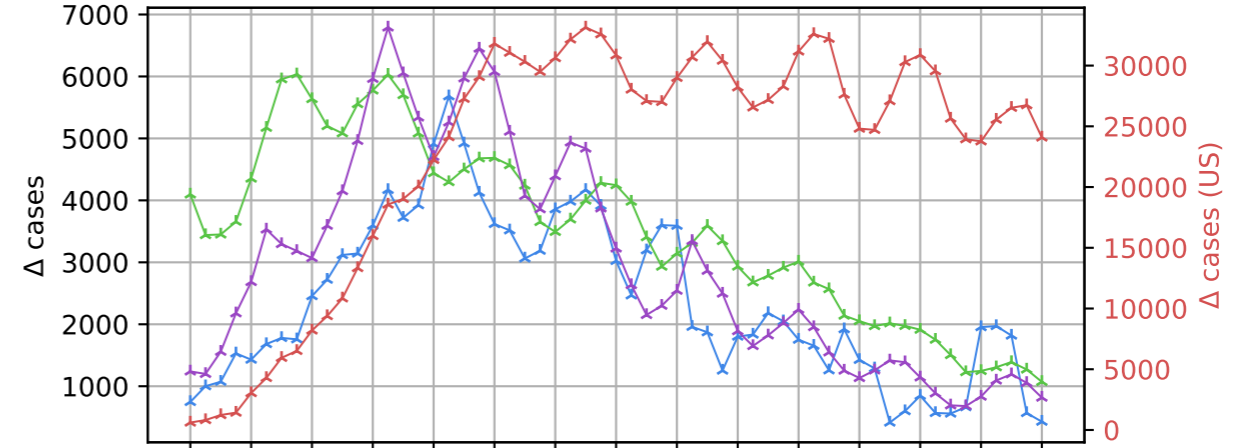

Covid-19 situation on 10 May, 2020

Number of confirmed cases vs date

New cases compared to d-1

Number of confirmed death vs date

New death compared to d-1

- ▲ France
- ▲ US
- ▲ Italy
- ▲ Germany

15/03/2020
19/03/2020
23/03/2020
27/03/2020
31/03/2020
04/04/2020
08/04/2020
12/04/2020
16/04/2020
20/04/2020
24/04/2020
28/04/2020
02/05/2020
06/05/2020
10/05/2020

15/03/20
19/03/20
23/03/20
27/03/20
31/03/20
04/04/20
08/04/20
12/04/20
16/04/20
20/04/20
24/04/20
28/04/20
02/05/20
06/05/20
10/05/20

Date

Date