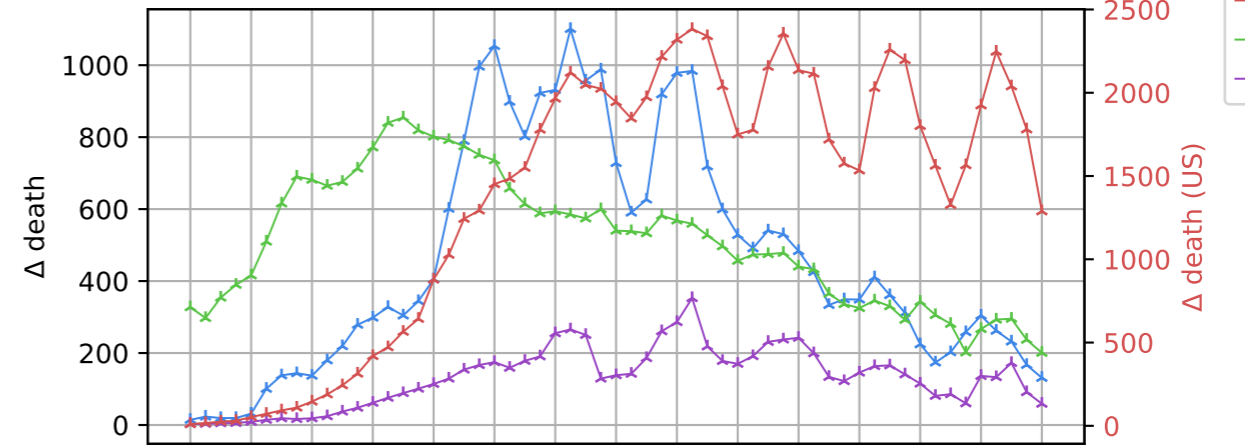

Covid-19 situation on 10 May, 2020

Number of confirmed cases vs date

New cases compared to d-1

Number of confirmed death vs date

New death compared to d-1

- ▲ France
- ▲ US
- ▲ Italy
- ▲ Germany

15/03/2020
19/03/2020
23/03/2020
27/03/2020
31/03/2020
04/04/2020
08/04/2020
12/04/2020
16/04/2020
20/04/2020
24/04/2020
28/04/2020
02/05/2020
06/05/2020
10/05/2020

15/03/20
19/03/20
23/03/20
27/03/20
31/03/20
04/04/20
08/04/20
12/04/20
16/04/20
20/04/20
24/04/20
28/04/20
02/05/20
06/05/20
10/05/20

Date

Date