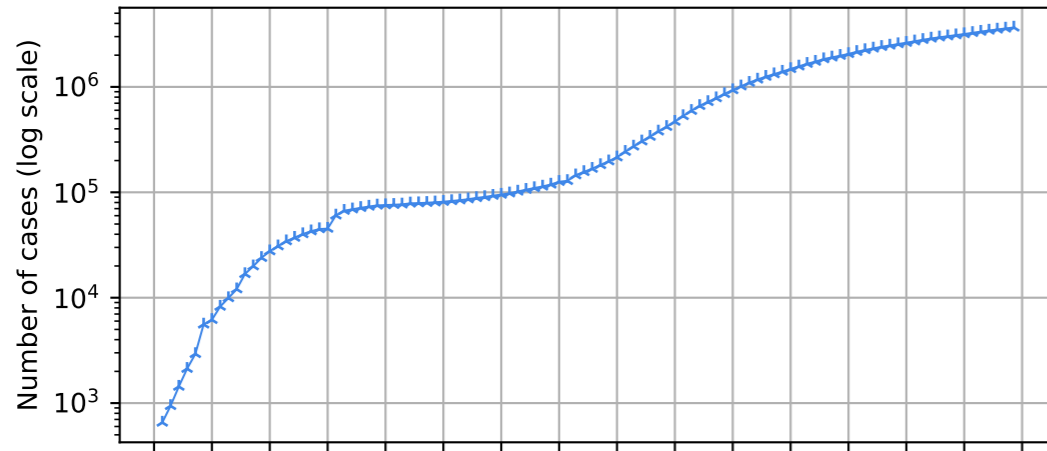

Covid-19 situation worldwide

Number of confirmed cases vs date

New cases compared to d-1

Number of confirmed death vs date

New death compared to d-1

World

22/01/2020
29/01/2020
05/02/2020
12/02/2020
19/02/2020
26/02/2020
04/03/2020
11/03/2020
18/03/2020
25/03/2020
01/04/2020
08/04/2020
15/04/2020
22/04/2020
29/04/2020
06/05/2020

22/01/20
29/01/20
05/02/20
12/02/20
19/02/20
26/02/20
04/03/20
11/03/20
18/03/20
25/03/20
01/04/20
08/04/20
15/04/20
22/04/20
29/04/20
06/05/20

Date

Date