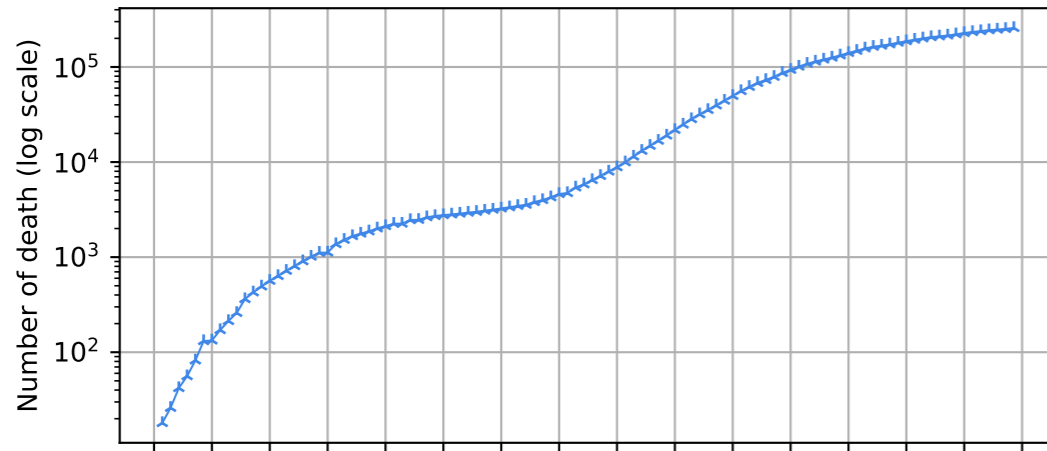

Covid-19 situation worldwide

Number of confirmed cases vs date

New cases compared to d-1

Number of confirmed death vs date

New death compared to d-1

World

22/01/2020
29/01/2020
05/02/2020
12/02/2020
19/02/2020
26/02/2020
04/03/2020
11/03/2020
18/03/2020
25/03/2020
01/04/2020
08/04/2020
15/04/2020
22/04/2020
29/04/2020
06/05/2020

22/01/20
29/01/20
05/02/20
12/02/20
19/02/20
26/02/20
04/03/20
11/03/20
18/03/20
25/03/20
01/04/20
08/04/20
15/04/20
22/04/20
29/04/20
06/05/20

Date

Date