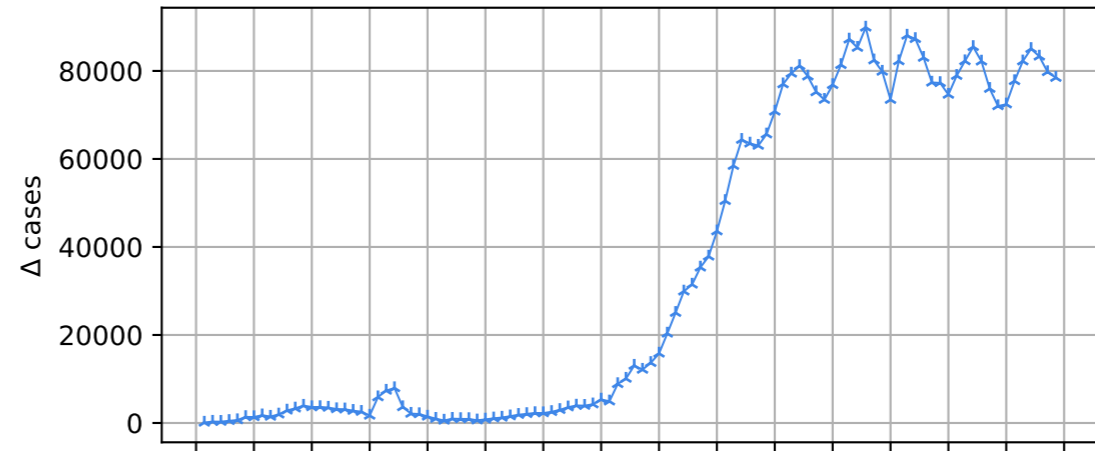

Covid-19 situation worldwide

Number of confirmed cases vs date

New cases compared to d-1

Number of confirmed death vs date

New death compared to d-1

World

22/01/2020
29/01/2020
05/02/2020
12/02/2020
19/02/2020
26/02/2020
04/03/2020
11/03/2020
18/03/2020
25/03/2020
01/04/2020
08/04/2020
15/04/2020
22/04/2020
29/04/2020
06/05/2020

22/01/20
29/01/20
05/02/20
12/02/20
19/02/20
26/02/20
04/03/20
11/03/20
18/03/20
25/03/20
01/04/20
08/04/20
15/04/20
22/04/20
29/04/20
06/05/20

Date

Date