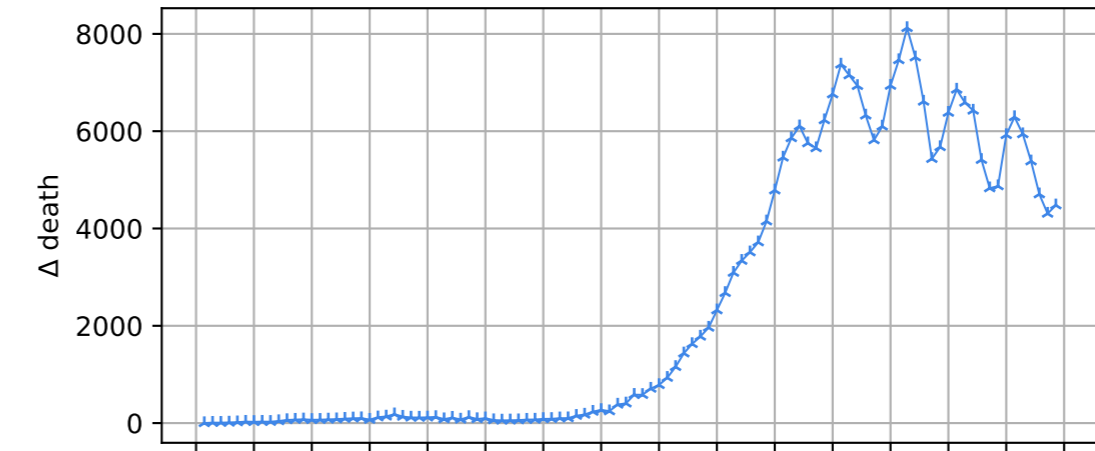

Covid-19 situation worldwide

Number of confirmed cases vs date

New cases compared to d-1

Number of confirmed death vs date

New death compared to d-1

World

22/01/2020
29/01/2020
05/02/2020
12/02/2020
19/02/2020
26/02/2020
04/03/2020
11/03/2020
18/03/2020
25/03/2020
01/04/2020
08/04/2020
15/04/2020
22/04/2020
29/04/2020
06/05/2020

22/01/20
29/01/20
05/02/20
12/02/20
19/02/20
26/02/20
04/03/20
11/03/20
18/03/20
25/03/20
01/04/20
08/04/20
15/04/20
22/04/20
29/04/20
06/05/20

Date

Date