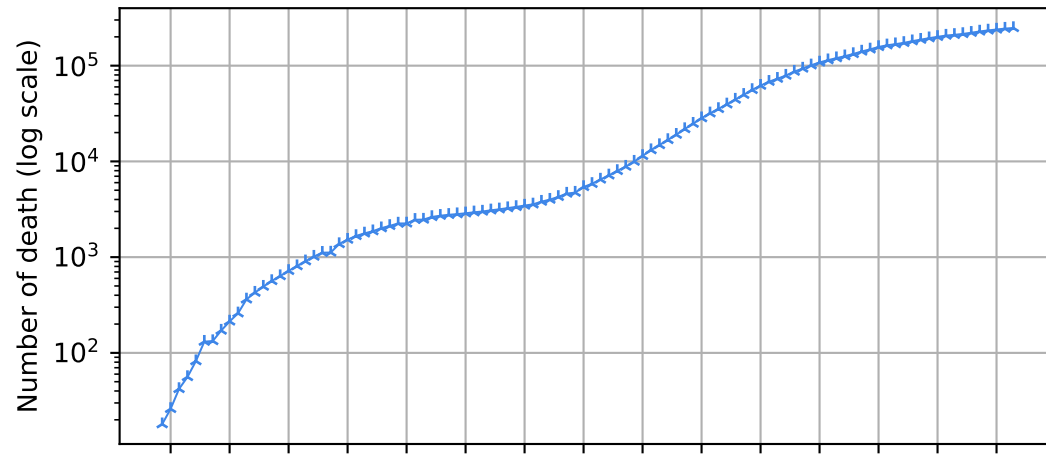

Covid-19 situation worldwide

Number of confirmed cases vs date

New cases compared to d-1

Number of confirmed death vs date

New death compared to d-1

World

24/01/2020
31/01/2020
07/02/2020
14/02/2020
21/02/2020
28/02/2020
06/03/2020
13/03/2020
20/03/2020
27/03/2020
03/04/2020
10/04/2020
17/04/2020
24/04/2020
01/05/2020
08/05/2020

24/01/20
31/01/20
07/02/20
14/02/20
21/02/20
28/02/20
06/03/20
13/03/20
20/03/20
27/03/20
03/04/20
10/04/20
17/04/20
24/04/20
01/05/20
08/05/20

Date

Date