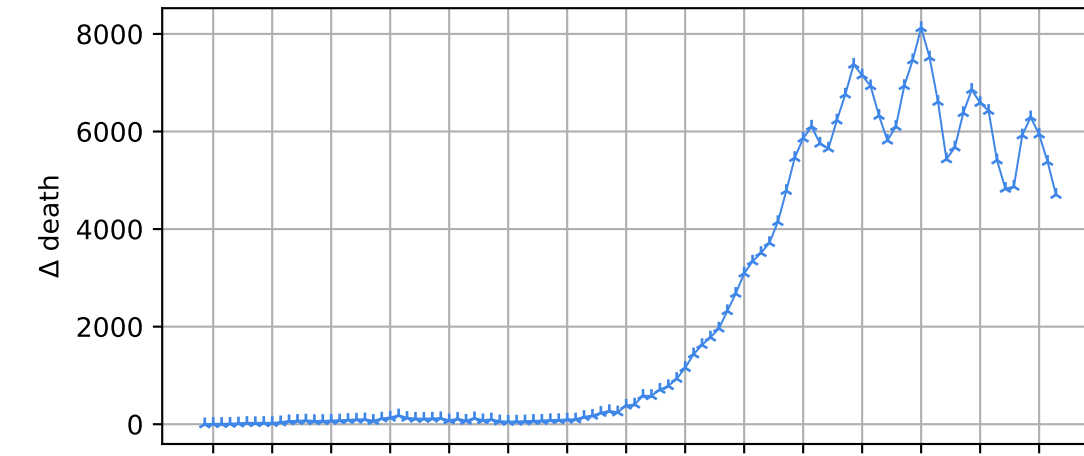

Covid-19 situation worldwide

Number of confirmed cases vs date

New cases compared to d-1

Number of confirmed death vs date

New death compared to d-1

World

24/01/2020
31/01/2020
07/02/2020
14/02/2020
21/02/2020
28/02/2020
06/03/2020
13/03/2020
20/03/2020
27/03/2020
03/04/2020
10/04/2020
17/04/2020
24/04/2020
01/05/2020
08/05/2020

24/01/20
31/01/20
07/02/20
14/02/20
21/02/20
28/02/20
06/03/20
13/03/20
20/03/20
27/03/20
03/04/20
10/04/20
17/04/20
24/04/20
01/05/20
08/05/20

Date

Date