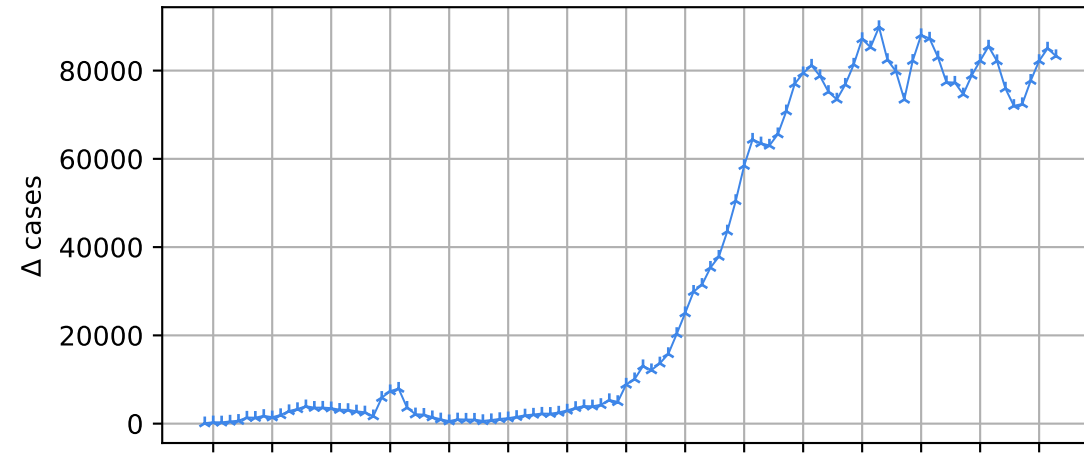

Covid-19 situation worldwide

Number of confirmed cases vs date

New cases compared to d-1

Number of confirmed death vs date

New death compared to d-1

World

24/01/2020
31/01/2020
07/02/2020
14/02/2020
21/02/2020
28/02/2020
06/03/2020
13/03/2020
20/03/2020
27/03/2020
03/04/2020
10/04/2020
17/04/2020
24/04/2020
01/05/2020
08/05/2020

24/01/20
31/01/20
07/02/20
14/02/20
21/02/20
28/02/20
06/03/20
13/03/20
20/03/20
27/03/20
03/04/20
10/04/20
17/04/20
24/04/20
01/05/20
08/05/20

Date

Date