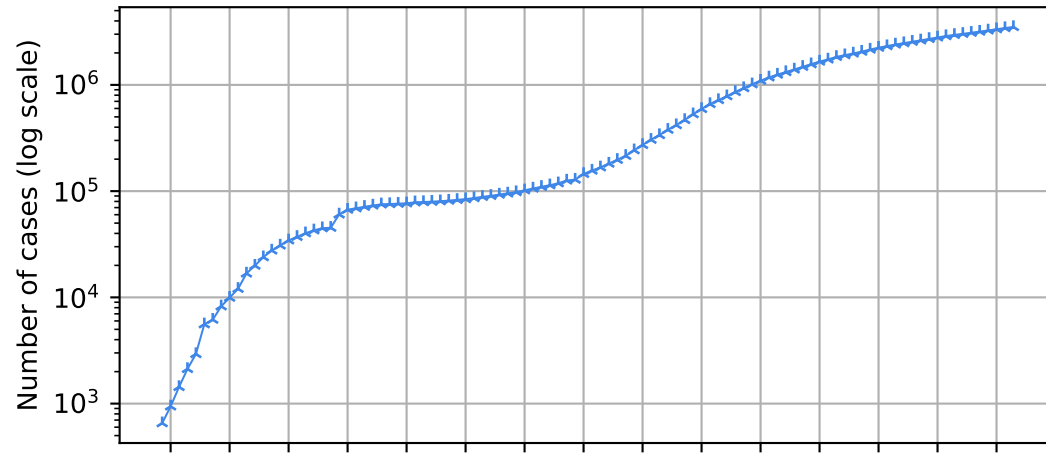

Covid-19 situation worldwide

Number of confirmed cases vs date

New cases compared to d-1

Number of confirmed death vs date

New death compared to d-1

World

24/01/2020
31/01/2020
07/02/2020
14/02/2020
21/02/2020
28/02/2020
06/03/2020
13/03/2020
20/03/2020
27/03/2020
03/04/2020
10/04/2020
17/04/2020
24/04/2020
01/05/2020
08/05/2020

24/01/20
31/01/20
07/02/20
14/02/20
21/02/20
28/02/20
06/03/20
13/03/20
20/03/20
27/03/20
03/04/20
10/04/20
17/04/20
24/04/20
01/05/20
08/05/20

Date

Date