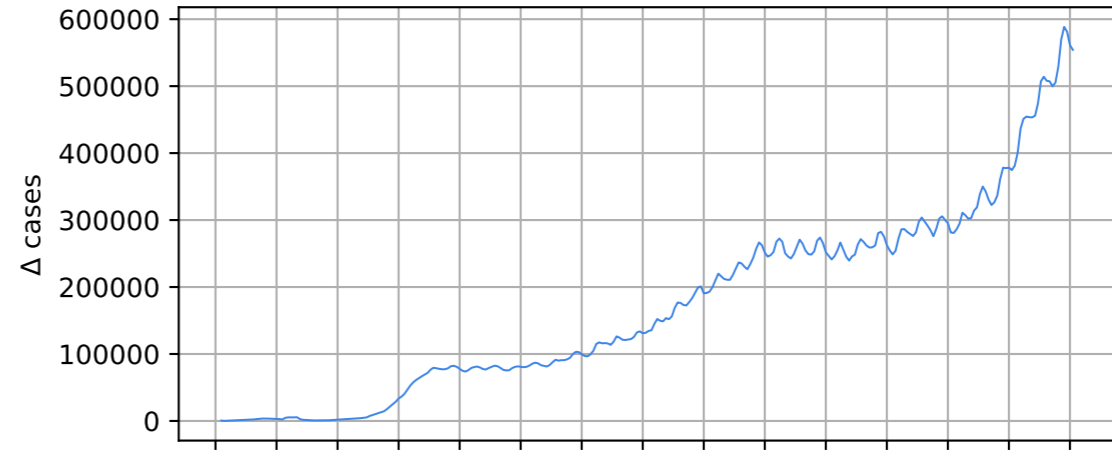

# Covid-19 situation worldwide

### Number of confirmed cases vs date

### New cases compared to d-1

Date

20/01/20  
10/02/20  
02/03/20  
23/03/20  
13/04/20  
04/05/20  
25/05/20  
15/06/20  
06/07/20  
27/07/20  
17/08/20  
07/09/20  
28/09/20  
19/10/20  
09/11/20

Date