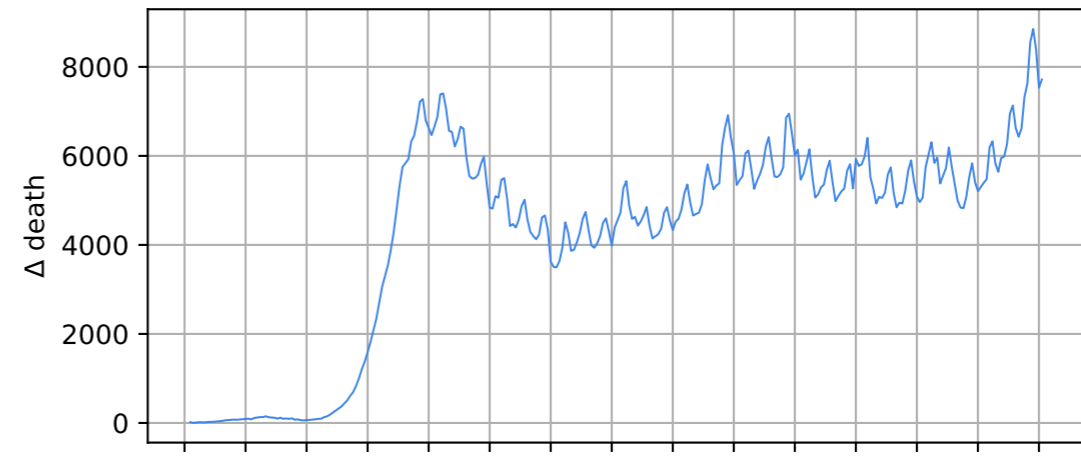

### Number of confirmed cases vs date

### New cases compared to d-1

### New death compared to d-1

World

20/01/2020  
10/02/2020  
02/03/2020  
23/03/2020  
13/04/2020  
04/05/2020  
25/05/2020  
15/06/2020  
06/07/2020  
27/07/2020  
17/08/2020  
07/09/2020  
28/09/2020  
19/10/2020  
09/11/2020

Date

20/01/20  
10/02/20  
02/03/20  
23/03/20  
13/04/20  
04/05/20  
25/05/20  
15/06/20  
06/07/20  
27/07/20  
17/08/20  
07/09/20  
28/09/20  
19/10/20  
09/11/20

Date