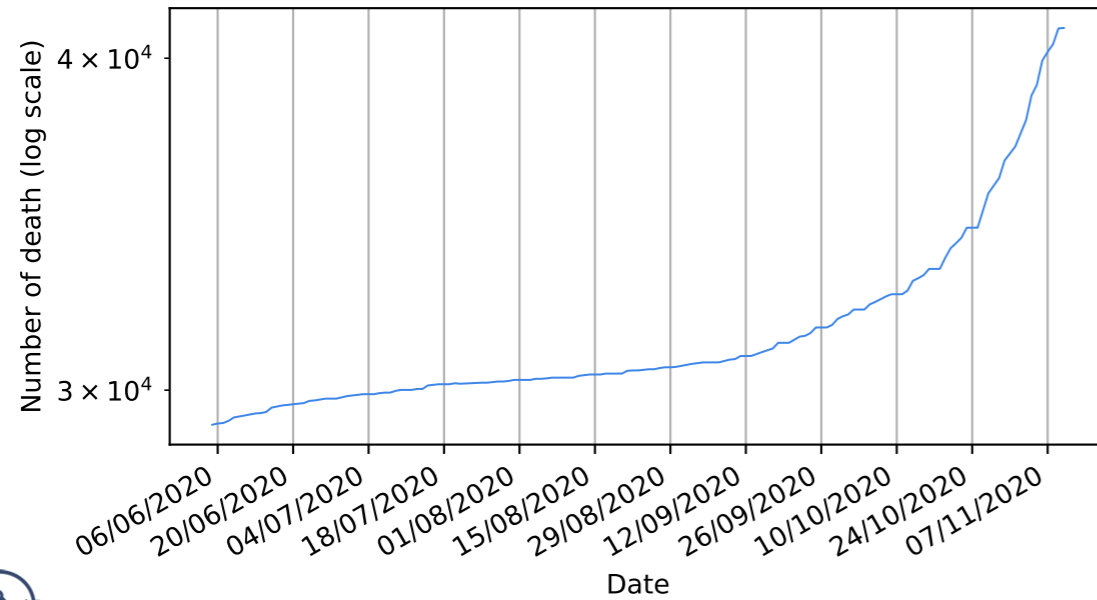

Covid-19 situation for France

Number of confirmed cases vs date

New cases compared to d-1

Number of confirmed death vs date

New death compared to d-1

France