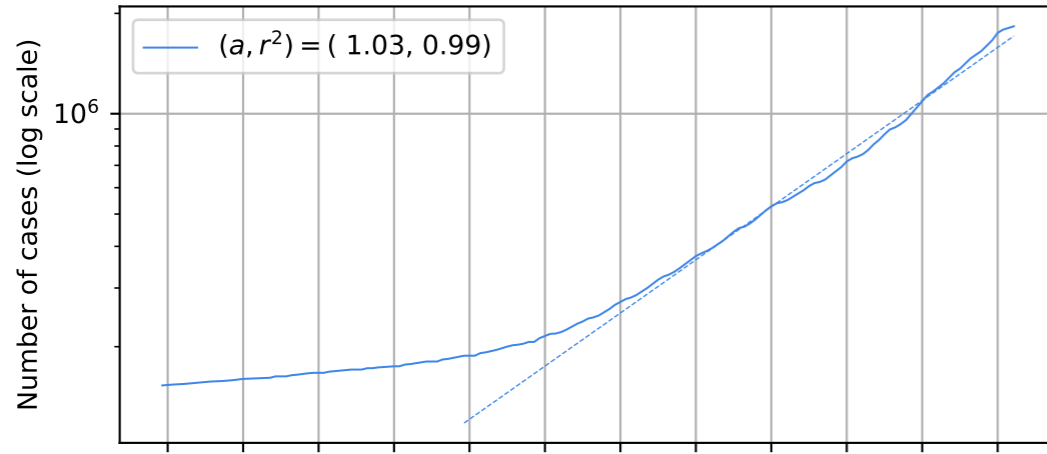

Covid-19 situation for France

Number of confirmed cases vs date

New cases compared to d-1

Number of confirmed death vs date

New death compared to d-1

France