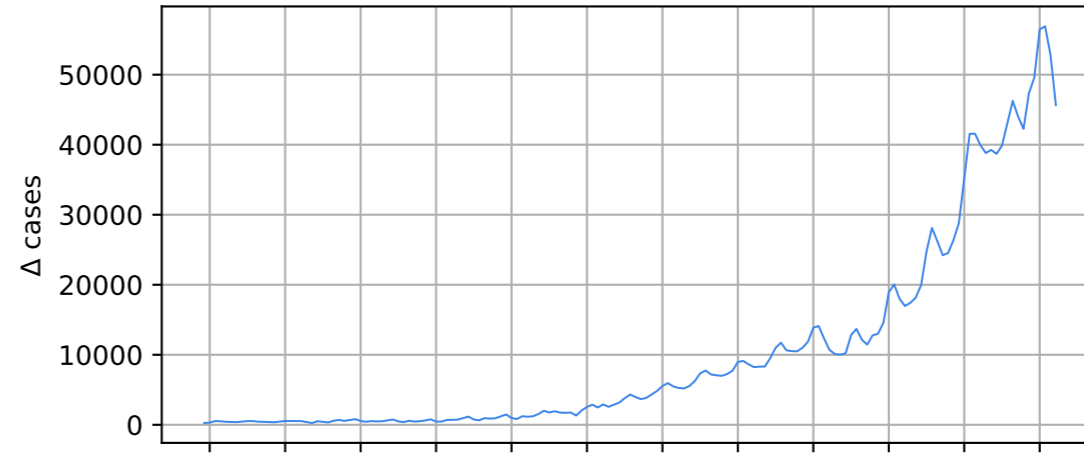

Covid-19 situation for France

Number of confirmed cases vs date

New cases compared to d-1

Number of confirmed death vs date

New death compared to d-1

France