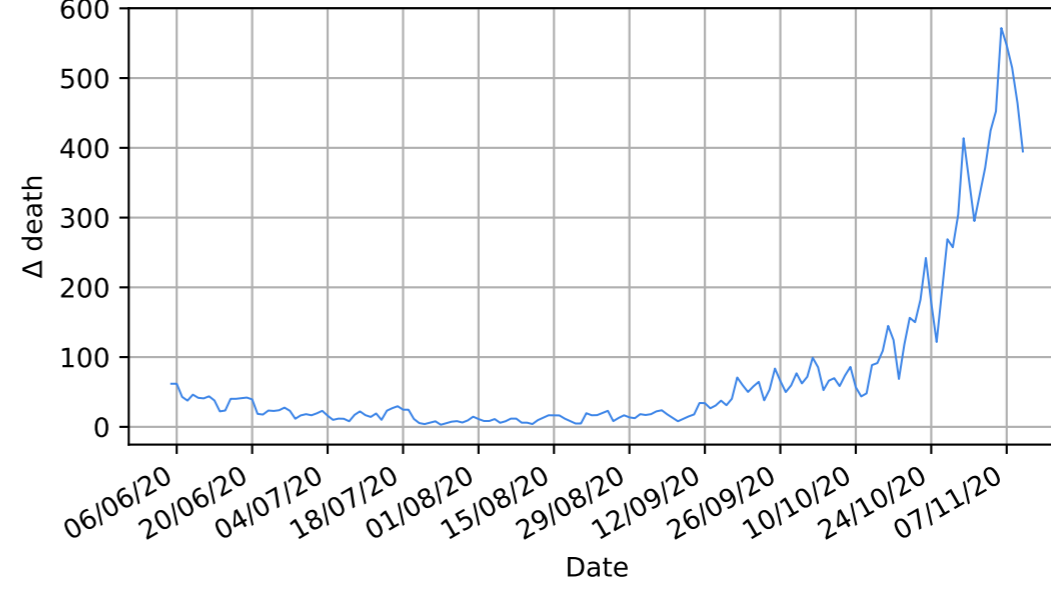

Covid-19 situation for France

Number of confirmed cases vs date

New cases compared to d-1

Number of confirmed death vs date

New death compared to d-1

France