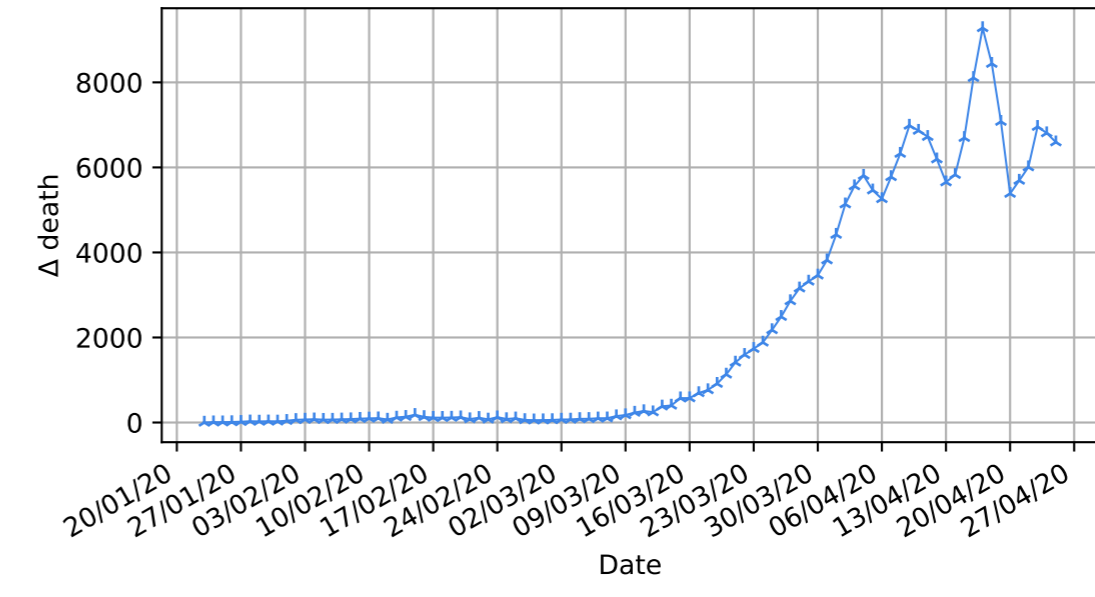

Covid-19 situation worldwide

Number of confirmed cases vs date

New cases compared to d-1

Number of confirmed death vs date

New death compared to d-1

World