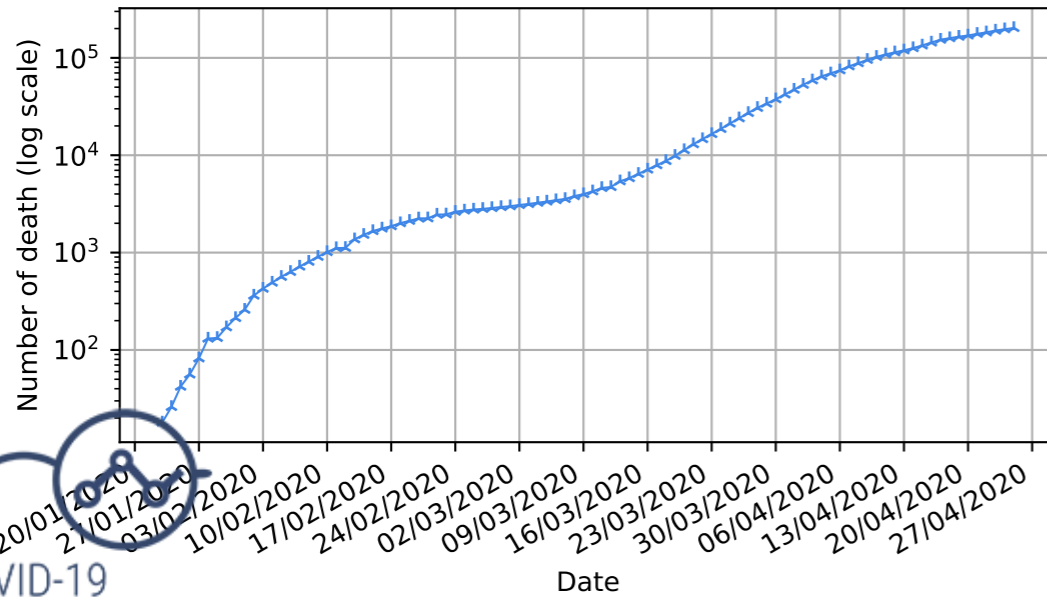

Covid-19 situation worldwide

Number of confirmed cases vs date

New cases compared to d-1

Number of confirmed death vs date

New death compared to d-1

World