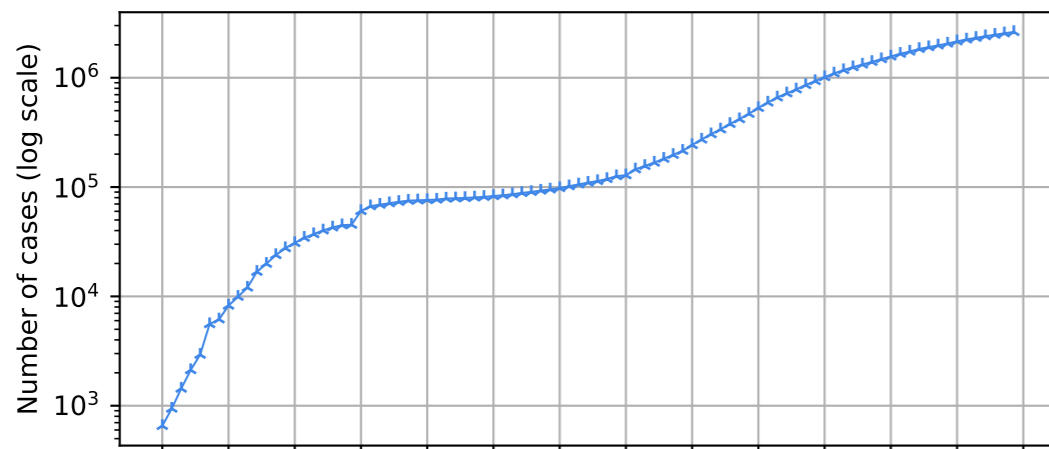

Covid-19 situation worldwide

Number of confirmed cases vs date

New cases compared to d-1

Number of confirmed death vs date

New death compared to d-1

23/01/2020
30/01/2020
06/02/2020
13/02/2020
20/02/2020
27/02/2020
05/03/2020
12/03/2020
19/03/2020
26/03/2020
02/04/2020
09/04/2020
16/04/2020
23/04/2020

Date

23/01/20
30/01/20
06/02/20
13/02/20
20/02/20
27/02/20
05/03/20
12/03/20
19/03/20
26/03/20
02/04/20
09/04/20
16/04/20
23/04/20

Date

World