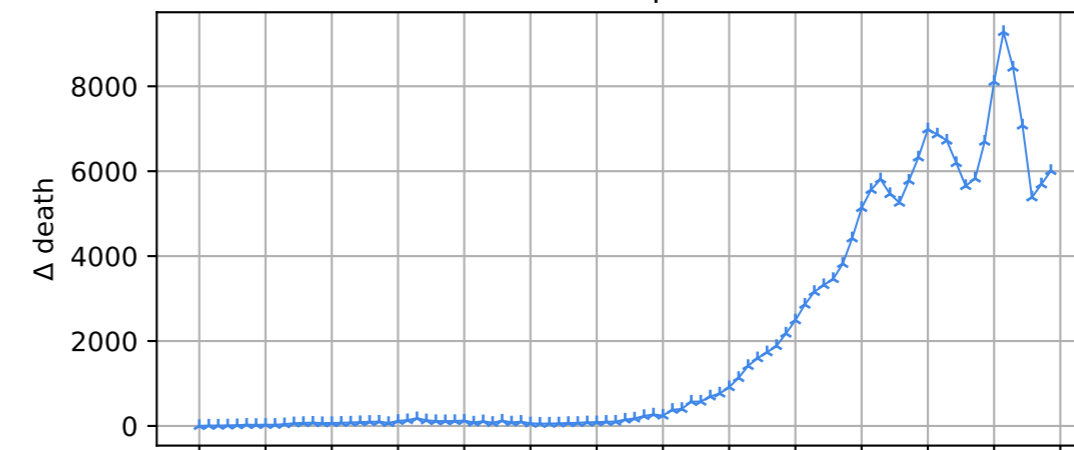

Covid-19 situation worldwide

Number of confirmed cases vs date

New cases compared to d-1

Number of confirmed death vs date

New death compared to d-1

23/01/2020
30/01/2020
06/02/2020
13/02/2020
20/02/2020
27/02/2020
05/03/2020
12/03/2020
19/03/2020
26/03/2020
02/04/2020
09/04/2020
16/04/2020
23/04/2020

Date

23/01/20
30/01/20
06/02/20
13/02/20
20/02/20
27/02/20
05/03/20
12/03/20
19/03/20
26/03/20
02/04/20
09/04/20
16/04/20
23/04/20

Date

World