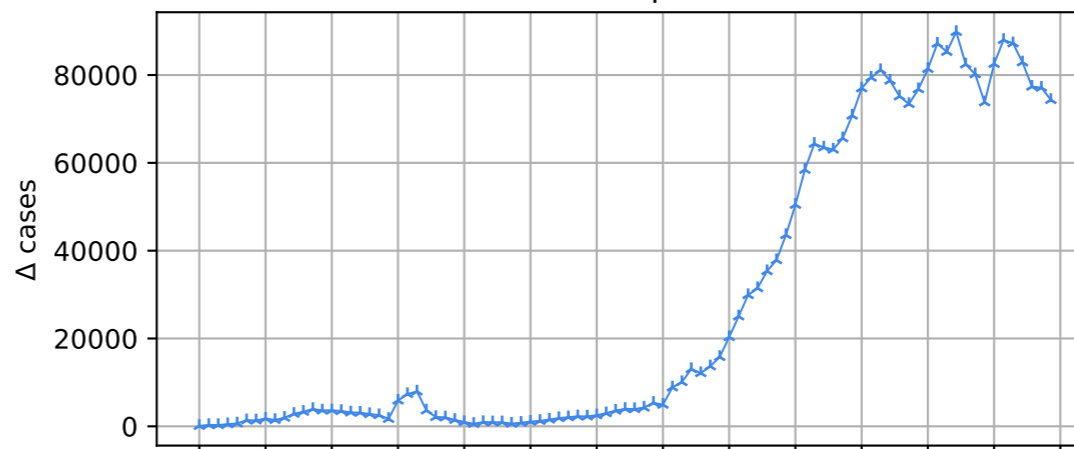

Covid-19 situation worldwide

Number of confirmed cases vs date

New cases compared to d-1

Number of confirmed death vs date

New death compared to d-1

23/01/2020
30/01/2020
06/02/2020
13/02/2020
20/02/2020
27/02/2020
05/03/2020
12/03/2020
19/03/2020
26/03/2020
02/04/2020
09/04/2020
16/04/2020
23/04/2020

Date

23/01/20
30/01/20
06/02/20
13/02/20
20/02/20
27/02/20
05/03/20
12/03/20
19/03/20
26/03/20
02/04/20
09/04/20
16/04/20
23/04/20

Date

World