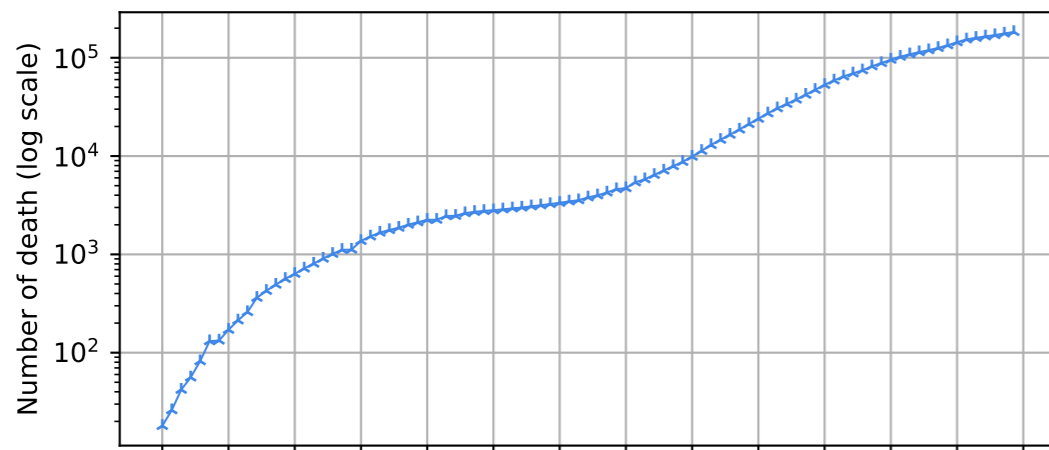

Covid-19 situation worldwide

Number of confirmed cases vs date

New cases compared to d-1

Number of confirmed death vs date

New death compared to d-1

23/01/2020
30/01/2020
06/02/2020
13/02/2020
20/02/2020
27/02/2020
05/03/2020
12/03/2020
19/03/2020
26/03/2020
02/04/2020
09/04/2020
16/04/2020
23/04/2020

Date

23/01/20
30/01/20
06/02/20
13/02/20
20/02/20
27/02/20
05/03/20
12/03/20
19/03/20
26/03/20
02/04/20
09/04/20
16/04/20
23/04/20

Date

World