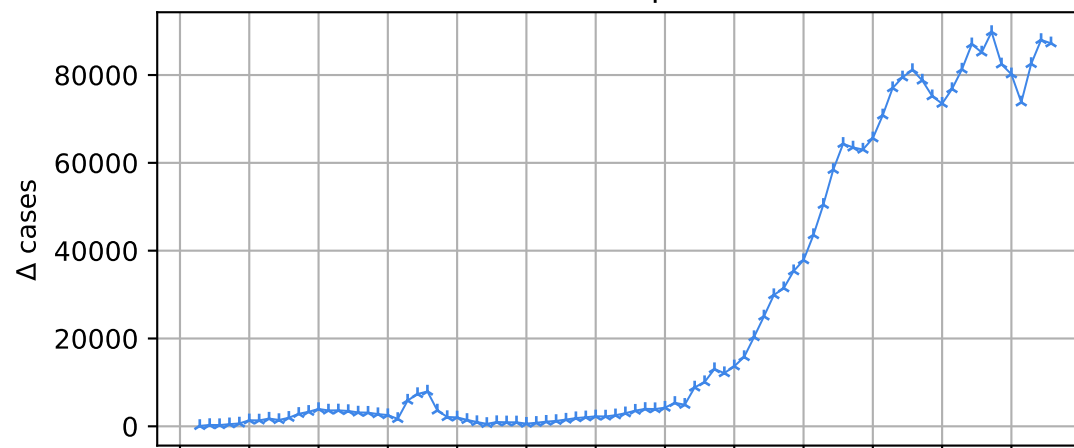

Covid-19 situation worldwide

Number of confirmed cases vs date

New cases compared to d-1

Number of confirmed death vs date

New death compared to d-1

21/01/2020
28/01/2020
04/02/2020
11/02/2020
18/02/2020
25/02/2020
03/03/2020
10/03/2020
17/03/2020
24/03/2020
31/03/2020
07/04/2020
14/04/2020
21/04/2020

Date

21/01/20
28/01/20
04/02/20
11/02/20
18/02/20
25/02/20
03/03/20
10/03/20
17/03/20
24/03/20
31/03/20
07/04/20
14/04/20
21/04/20

Date

World