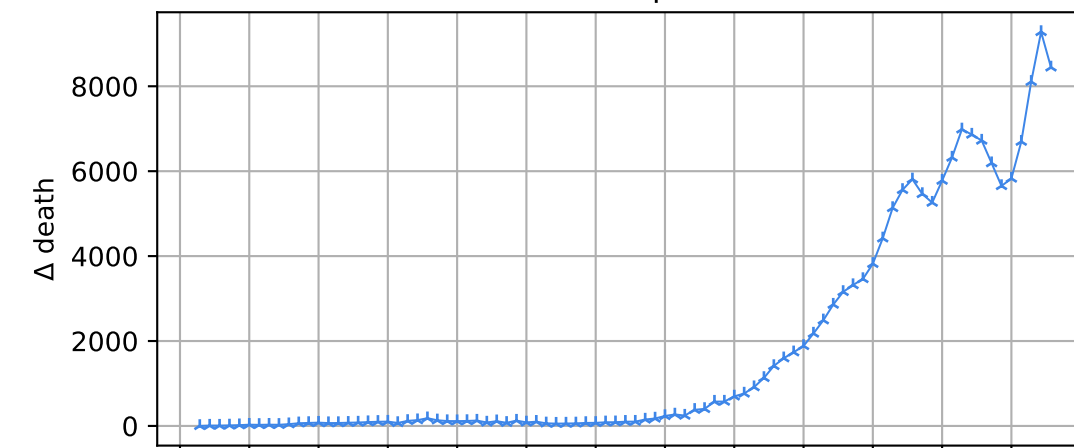

Covid-19 situation worldwide

Number of confirmed cases vs date

New cases compared to d-1

Number of confirmed death vs date

New death compared to d-1

21/01/2020
28/01/2020
04/02/2020
11/02/2020
18/02/2020
25/02/2020
03/03/2020
10/03/2020
17/03/2020
24/03/2020
31/03/2020
07/04/2020
14/04/2020
21/04/2020

Date

21/01/20
28/01/20
04/02/20
11/02/20
18/02/20
25/02/20
03/03/20
10/03/20
17/03/20
24/03/20
31/03/20
07/04/20
14/04/20
21/04/20

Date

World