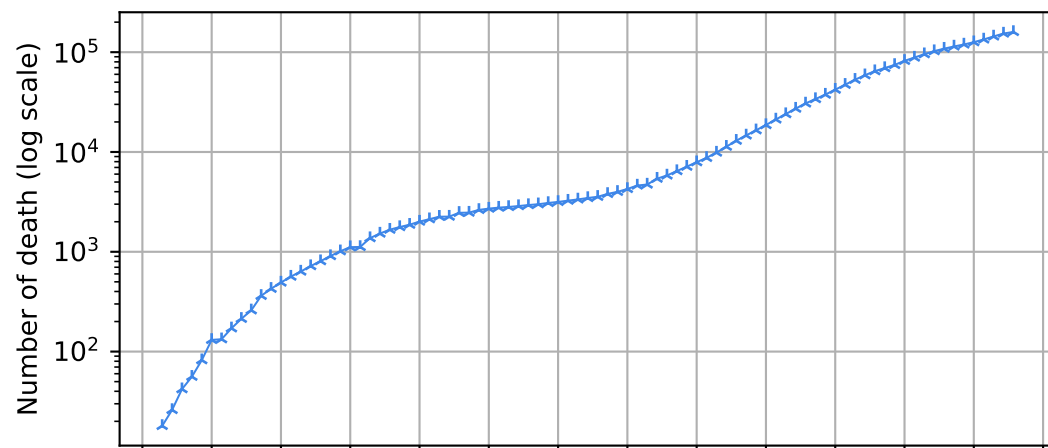

Covid-19 situation worldwide

Number of confirmed cases vs date

New cases compared to d-1

Number of confirmed death vs date

New death compared to d-1

21/01/2020
28/01/2020
04/02/2020
11/02/2020
18/02/2020
25/02/2020
03/03/2020
10/03/2020
17/03/2020
24/03/2020
31/03/2020
07/04/2020
14/04/2020
21/04/2020

Date

21/01/20
28/01/20
04/02/20
11/02/20
18/02/20
25/02/20
03/03/20
10/03/20
17/03/20
24/03/20
31/03/20
07/04/20
14/04/20
21/04/20

Date

World