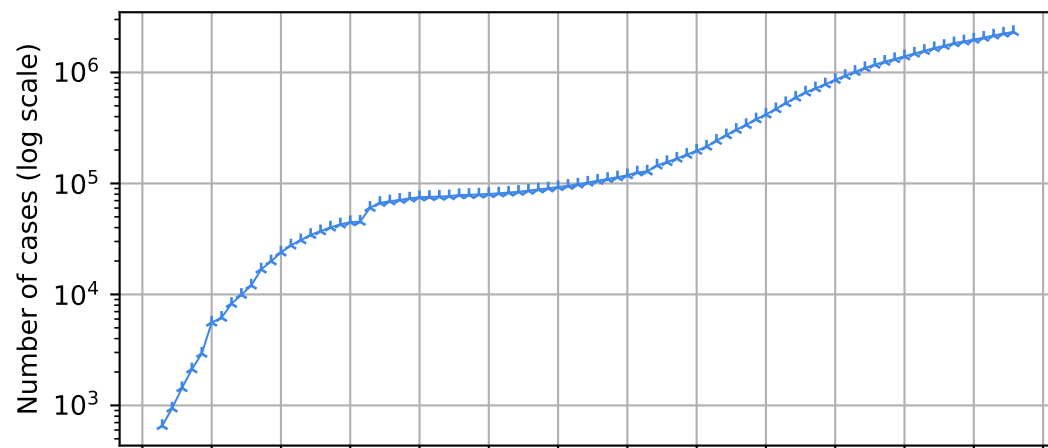

Covid-19 situation worldwide

Number of confirmed cases vs date

New cases compared to d-1

Number of confirmed death vs date

New death compared to d-1

21/01/2020
28/01/2020
04/02/2020
11/02/2020
18/02/2020
25/02/2020
03/03/2020
10/03/2020
17/03/2020
24/03/2020
31/03/2020
07/04/2020
14/04/2020
21/04/2020

Date

21/01/20
28/01/20
04/02/20
11/02/20
18/02/20
25/02/20
03/03/20
10/03/20
17/03/20
24/03/20
31/03/20
07/04/20
14/04/20
21/04/20

Date

World