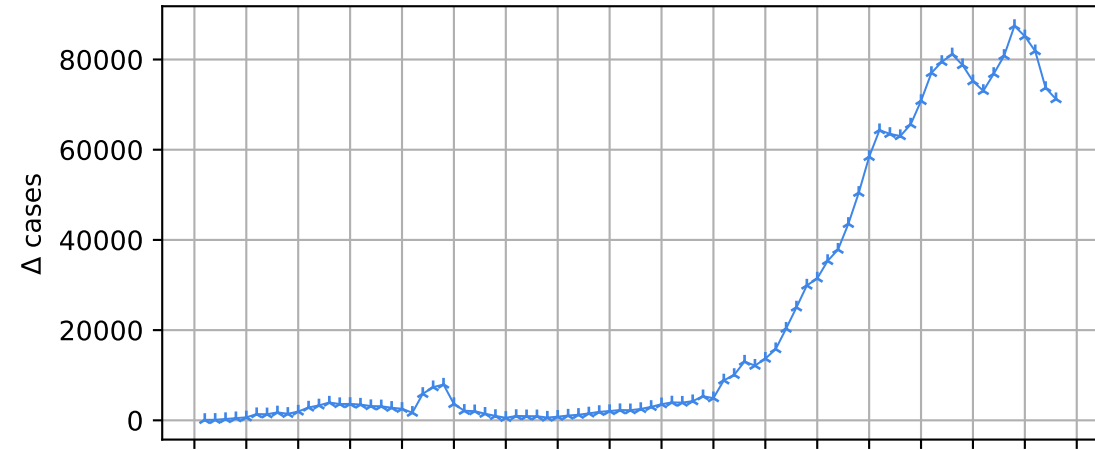

# Covid-19 situation worldwide

## Number of confirmed cases vs date

## New cases compared to d-1

## New death compared to d-1

22/01/20 27/01/20 01/02/20 06/02/20 11/02/20 16/02/20 21/02/20 26/02/20 02/03/20 07/03/20 12/03/20 17/03/20 22/03/20 27/03/20 01/04/20 06/04/20 11/04/20 16/04/20

Date

22/01/20 27/01/20 01/02/20 06/02/20 11/02/20 16/02/20 21/02/20 26/02/20 02/03/20 07/03/20 12/03/20 17/03/20 22/03/20 27/03/20 01/04/20 06/04/20 11/04/20 16/04/20