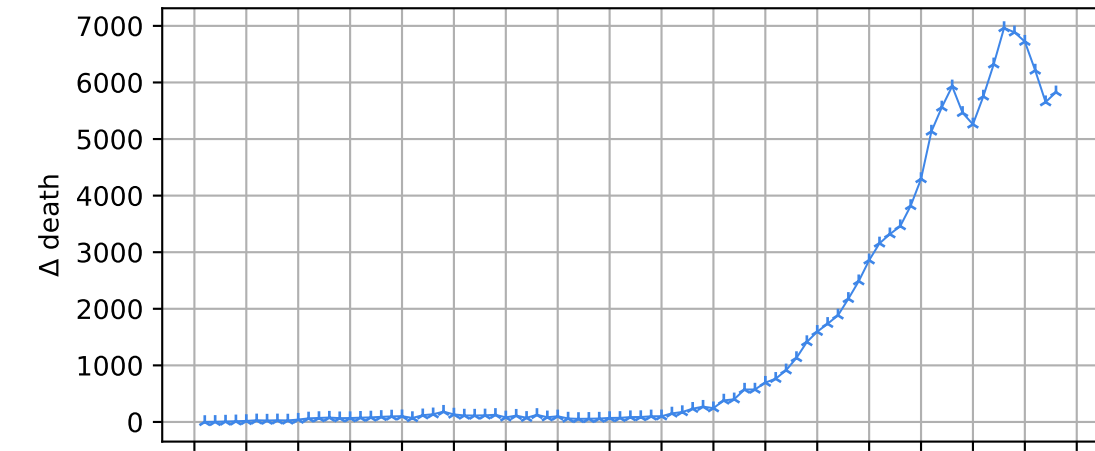

## Number of confirmed cases vs date

## New cases compared to d-1

## Number of death vs date

## New death compared to d-1

22/01/20 27/01/20 01/02/20 06/02/20 11/02/20 16/02/20 21/02/20 26/02/20 02/03/20 07/03/20 12/03/20 17/03/20 22/03/20 27/03/20 01/04/20 06/04/20 11/04/20 16/04/20

Date

22/01/20 27/01/20 01/02/20 06/02/20 11/02/20 16/02/20 21/02/20 26/02/20 02/03/20 07/03/20 12/03/20 17/03/20 22/03/20 27/03/20 01/04/20 06/04/20 11/04/20 16/04/20