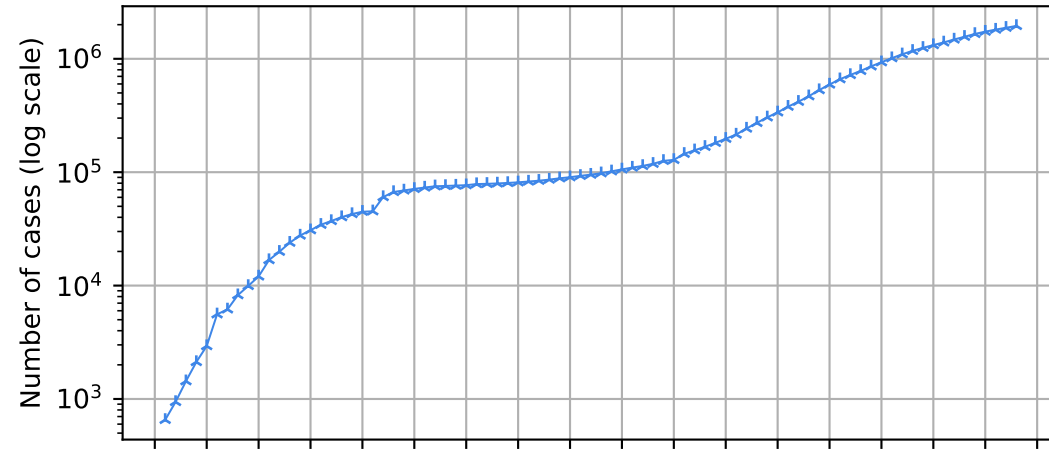

# Covid-19 situation worldwide

## New cases compared to d-1

## Number of death vs date

## New death compared to d-1

22/01/20 27/01/20 01/02/20 06/02/20 11/02/20 16/02/20 21/02/20 26/02/20 02/03/20 07/03/20 12/03/20 17/03/20 22/03/20 27/03/20 01/04/20 06/04/20 11/04/20 16/04/20

Date

22/01/20 27/01/20 01/02/20 06/02/20 11/02/20 16/02/20 21/02/20 26/02/20 02/03/20 07/03/20 12/03/20 17/03/20 22/03/20 27/03/20 01/04/20 06/04/20 11/04/20 16/04/20