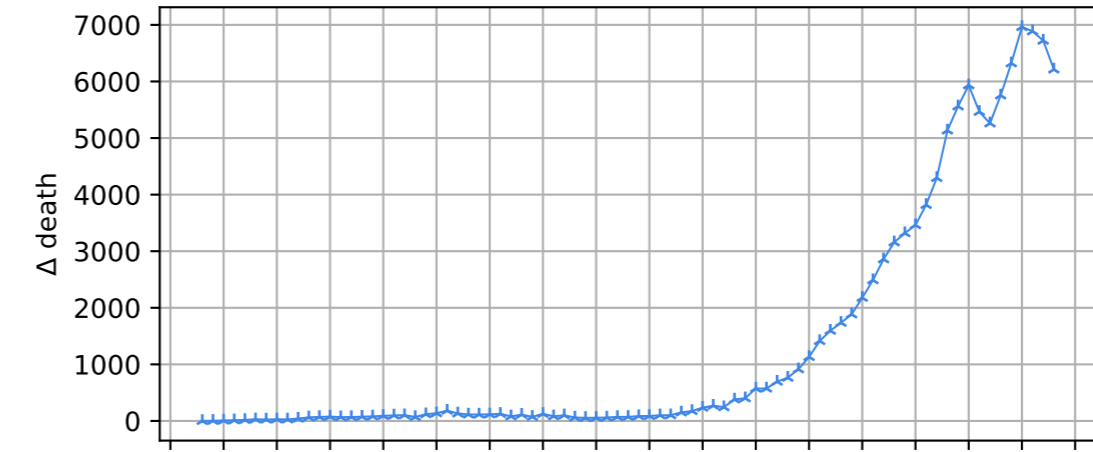

## Number of confirmed cases vs date

## New cases compared to d-1

## Number of death vs date

## New death compared to d-1

20/01/20 25/01/20 30/01/20 04/02/20 09/02/20 14/02/20 19/02/20 24/02/20 29/02/20 05/03/20 10/03/20 15/03/20 20/03/20 25/03/20 30/03/20 04/04/20 09/04/20 14/04/20

Date

20/01/20 25/01/20 30/01/20 04/02/20 09/02/20 14/02/20 19/02/20 24/02/20 29/02/20 05/03/20 10/03/20 15/03/20 20/03/20 25/03/20 30/03/20 04/04/20 09/04/20 14/04/20