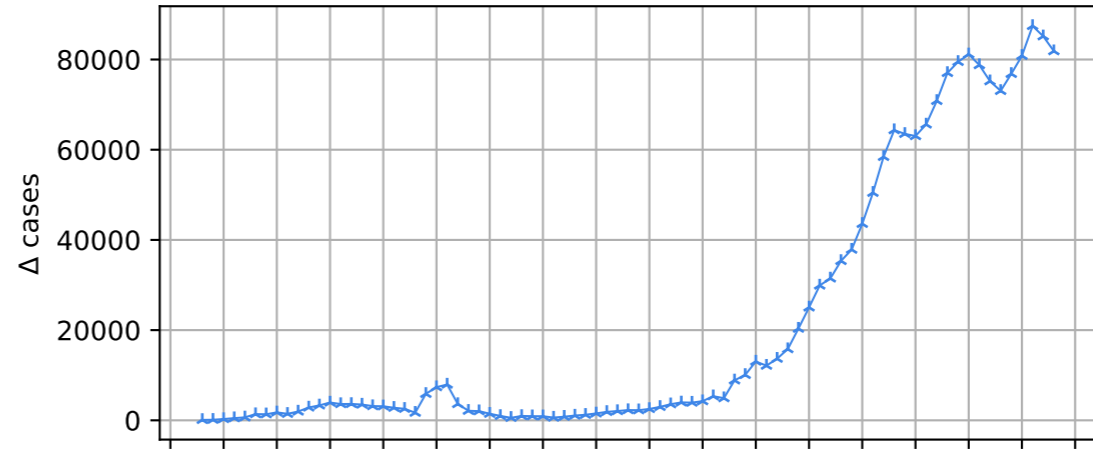

# Covid-19 situation worldwide

## Number of confirmed cases vs date

## New cases compared to d-1

## New death compared to d-1

20/01/20 25/01/20 30/01/20 04/02/20 09/02/20 14/02/20 19/02/20 24/02/20 29/02/20 05/03/20 10/03/20 15/03/20 20/03/20 25/03/20 30/03/20 04/04/20 09/04/20 14/04/20

Date

20/01/20 25/01/20 30/01/20 04/02/20 09/02/20 14/02/20 19/02/20 24/02/20 29/02/20 05/03/20 10/03/20 15/03/20 20/03/20 25/03/20 30/03/20 04/04/20 09/04/20 14/04/20