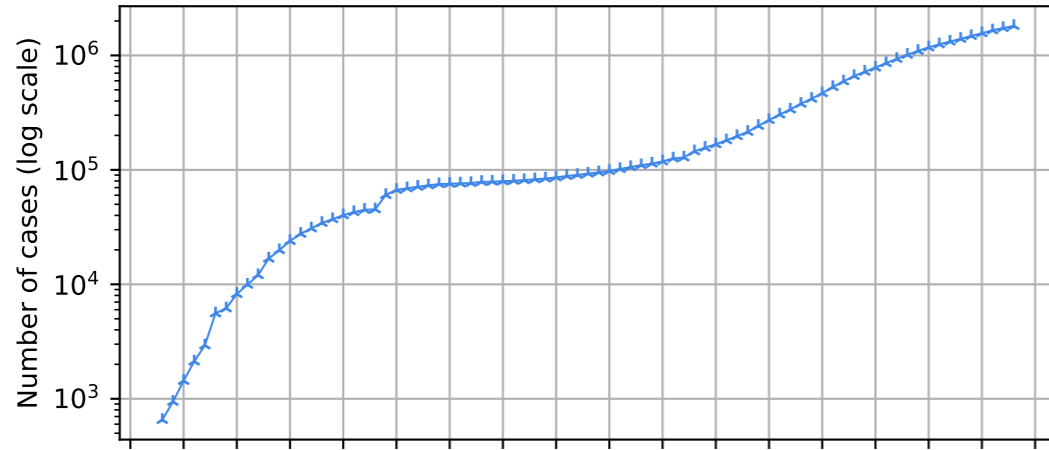

# Covid-19 situation worldwide

## New cases compared to d-1

## Number of death vs date

## New death compared to d-1

20/01/20 25/01/20 30/01/20 04/02/20 09/02/20 14/02/20 19/02/20 24/02/20 29/02/20 05/03/20 10/03/20 15/03/20 20/03/20 25/03/20 30/03/20 04/04/20 09/04/20 14/04/20

Date

20/01/20 25/01/20 30/01/20 04/02/20 09/02/20 14/02/20 19/02/20 24/02/20 29/02/20 05/03/20 10/03/20 15/03/20 20/03/20 25/03/20 30/03/20 04/04/20 09/04/20 14/04/20