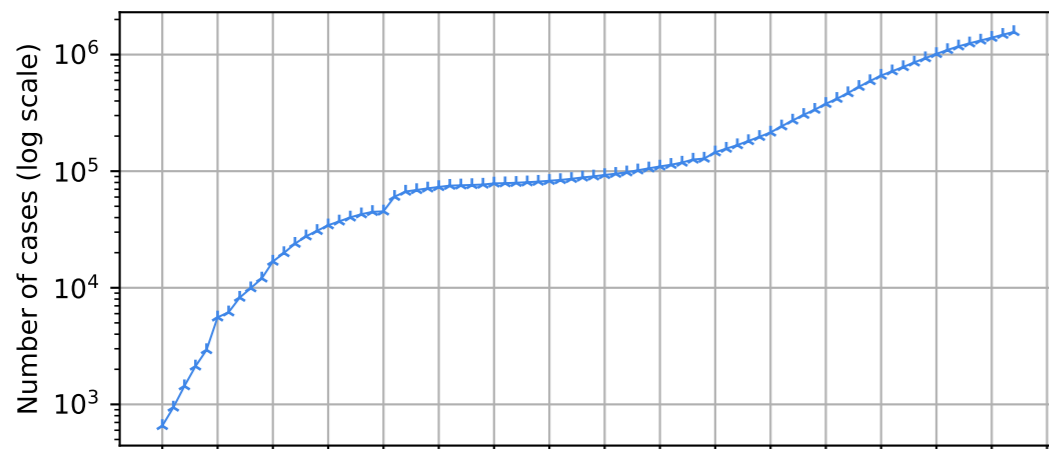

Covid-19 situation worldwide

Number of confirmed cases vs date

New cases compared to d-1

Number of death vs date

New death compared to d-1

23/01/20 28/01/20 02/02/20 07/02/20 12/02/20 17/02/20 22/02/20 27/02/20 03/03/20 08/03/20 13/03/20 18/03/20 23/03/20 28/03/20 02/04/20 07/04/20 12/04/20

Date

23/01/20 28/01/20 02/02/20 07/02/20 12/02/20 17/02/20 22/02/20 27/02/20 03/03/20 08/03/20 13/03/20 18/03/20 23/03/20 28/03/20 02/04/20 07/04/20 12/04/20

Date

World