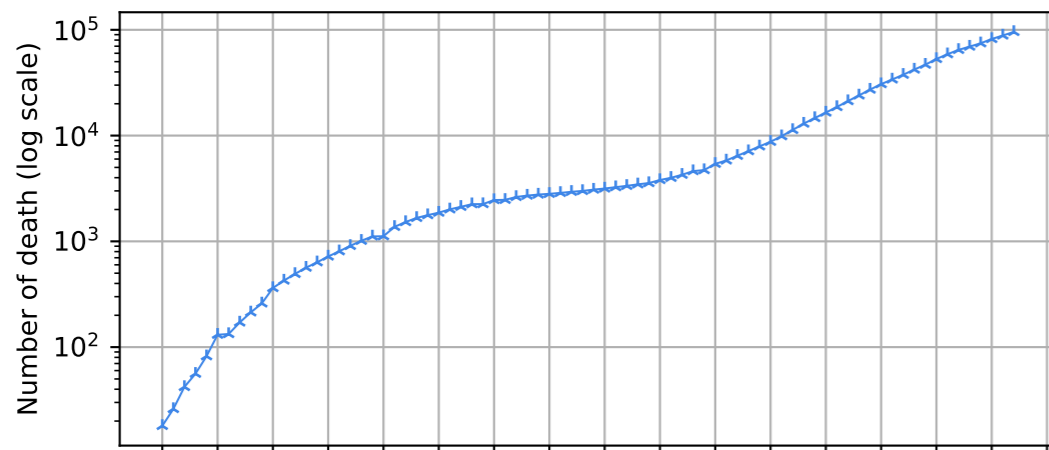

Covid-19 situation worldwide

Number of confirmed cases vs date

New cases compared to d-1

Number of death vs date

New death compared to d-1

23/01/20 28/01/20 02/02/20 07/02/20 12/02/20 17/02/20 22/02/20 27/02/20 03/03/20 08/03/20 13/03/20 18/03/20 23/03/20 28/03/20 02/04/20 07/04/20 12/04/20

Date

23/01/20 28/01/20 02/02/20 07/02/20 12/02/20 17/02/20 22/02/20 27/02/20 03/03/20 08/03/20 13/03/20 18/03/20 23/03/20 28/03/20 02/04/20 07/04/20 12/04/20

Date

World