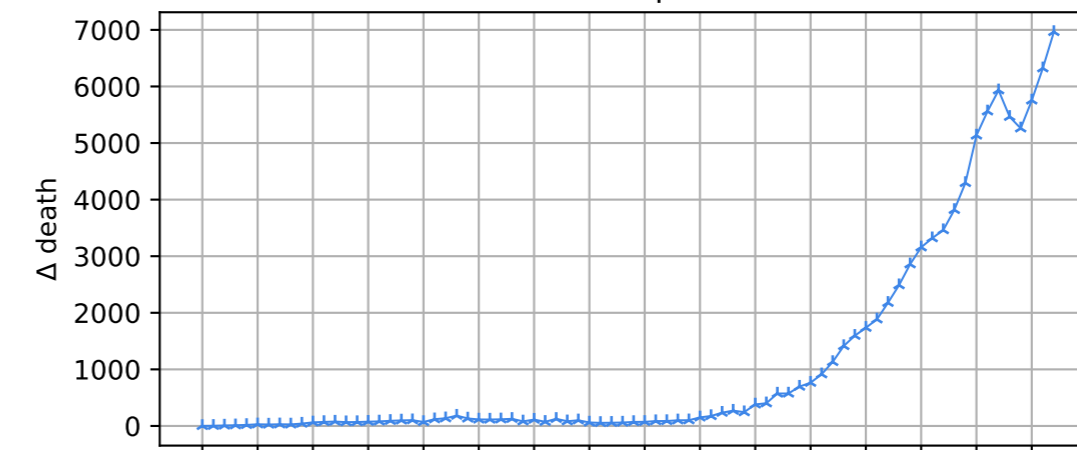

Covid-19 situation worldwide

Number of confirmed cases vs date

New cases compared to d-1

Number of death vs date

New death compared to d-1

23/01/20 28/01/20 02/02/20 07/02/20 12/02/20 17/02/20 22/02/20 27/02/20 03/03/20 08/03/20 13/03/20 18/03/20 23/03/20 28/03/20 02/04/20 07/04/20 12/04/20

Date

23/01/20 28/01/20 02/02/20 07/02/20 12/02/20 17/02/20 22/02/20 27/02/20 03/03/20 08/03/20 13/03/20 18/03/20 23/03/20 28/03/20 02/04/20 07/04/20 12/04/20

Date

World