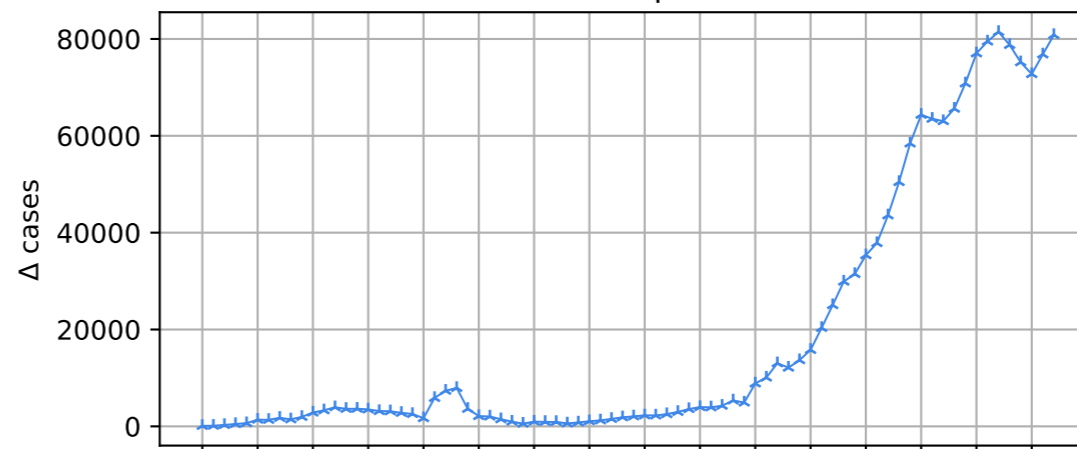

Covid-19 situation worldwide

Number of confirmed cases vs date

New cases compared to d-1

Number of death vs date

New death compared to d-1

23/01/20 28/01/20 02/02/20 07/02/20 12/02/20 17/02/20 22/02/20 27/02/20 03/03/20 08/03/20 13/03/20 18/03/20 23/03/20 28/03/20 02/04/20 07/04/20 12/04/20

Date

23/01/20 28/01/20 02/02/20 07/02/20 12/02/20 17/02/20 22/02/20 27/02/20 03/03/20 08/03/20 13/03/20 18/03/20 23/03/20 28/03/20 02/04/20 07/04/20 12/04/20

Date

World