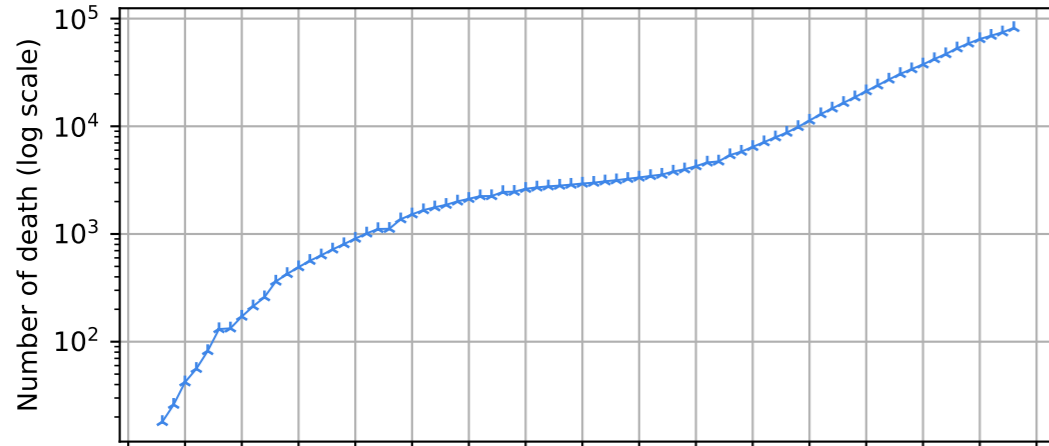

# Covid-19 situation worldwide

## New cases compared to d-1

## Number of death vs date

## New death compared to d-1

20/01/20 25/01/20 30/01/20 04/02/20 09/02/20 14/02/20 19/02/20 24/02/20 29/02/20 05/03/20 10/03/20 15/03/20 20/03/20 25/03/20 30/03/20 04/04/20 09/04/20

Date

20/01/20 25/01/20 30/01/20 04/02/20 09/02/20 14/02/20 19/02/20 24/02/20 29/02/20 05/03/20 10/03/20 15/03/20 20/03/20 25/03/20 30/03/20 04/04/20 09/04/20