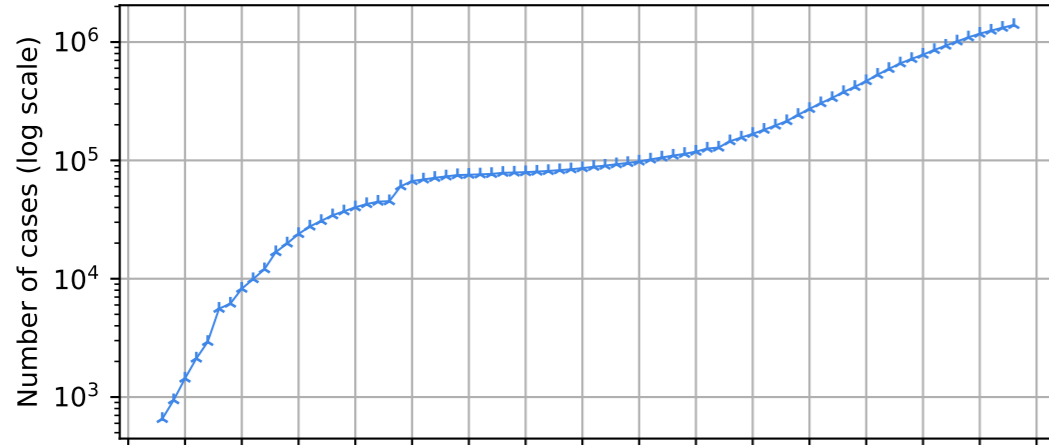

# Covid-19 situation worldwide

## New cases compared to d-1

## Number of death vs date

## New death compared to d-1

20/01/20 25/01/20 30/01/20 04/02/20 09/02/20 14/02/20 19/02/20 24/02/20 29/02/20 05/03/20 10/03/20 15/03/20 20/03/20 25/03/20 30/03/20 04/04/20 09/04/20

Date

20/01/20 25/01/20 30/01/20 04/02/20 09/02/20 14/02/20 19/02/20 24/02/20 29/02/20 05/03/20 10/03/20 15/03/20 20/03/20 25/03/20 30/03/20 04/04/20 09/04/20