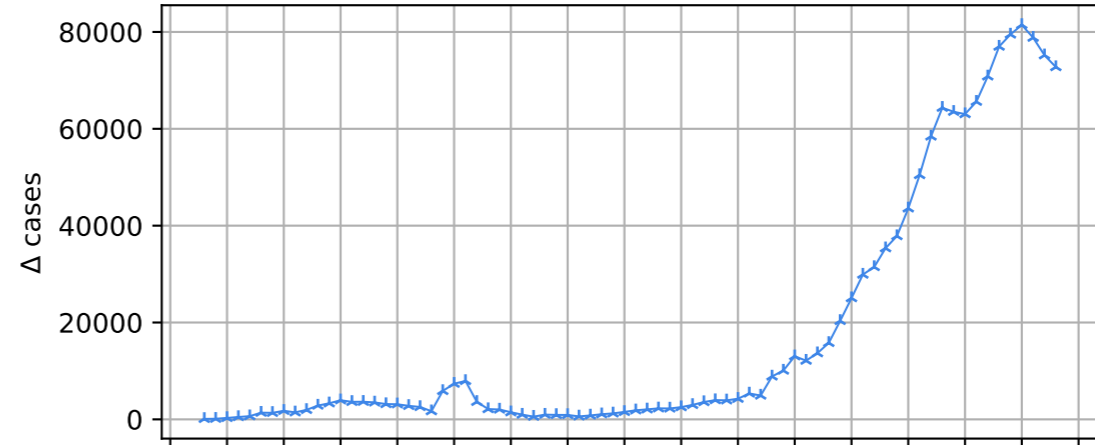

# Covid-19 situation worldwide

## Number of confirmed cases vs date

## New cases compared to d-1

## New death compared to d-1

20/01/20 25/01/20 30/01/20 04/02/20 09/02/20 14/02/20 19/02/20 24/02/20 29/02/20 05/03/20 10/03/20 15/03/20 20/03/20 25/03/20 30/03/20 04/04/20 09/04/20

Date

20/01/20 25/01/20 30/01/20 04/02/20 09/02/20 14/02/20 19/02/20 24/02/20 29/02/20 05/03/20 10/03/20 15/03/20 20/03/20 25/03/20 30/03/20 04/04/20 09/04/20