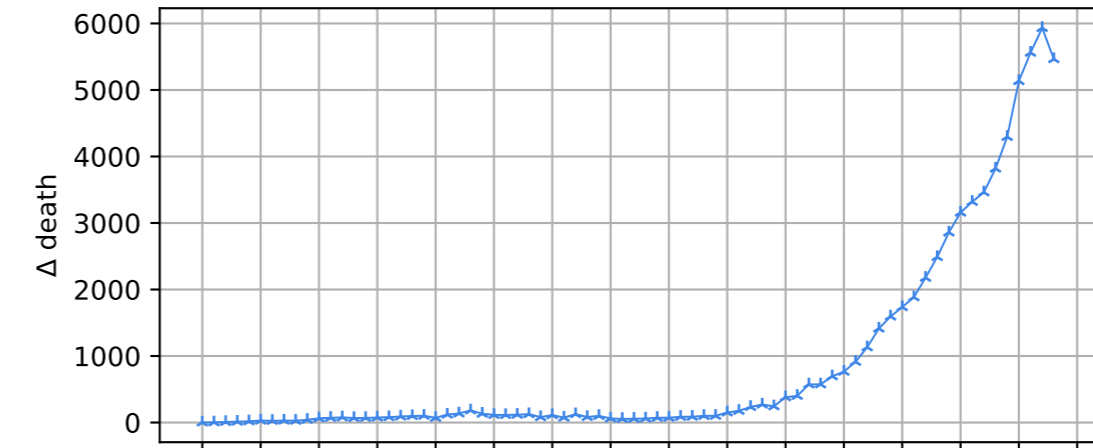

Covid-19 situation worldwide

1/2

Number of confirmed cases vs date

Fatality rate vs date

Number of death vs date

Growth rate vs date

World

Covid-19 situation worldwide

2/2

Number of confirmed cases vs date

New cases compared to d-1

Number of death vs date

New death compared to d-1

23/01/20 28/01/20 02/02/20 07/02/20 12/02/20 17/02/20 22/02/20 27/02/20 03/03/20 08/03/20 13/03/20 18/03/20 23/03/20 28/03/20 02/04/20 07/04/20

Date

Date

World