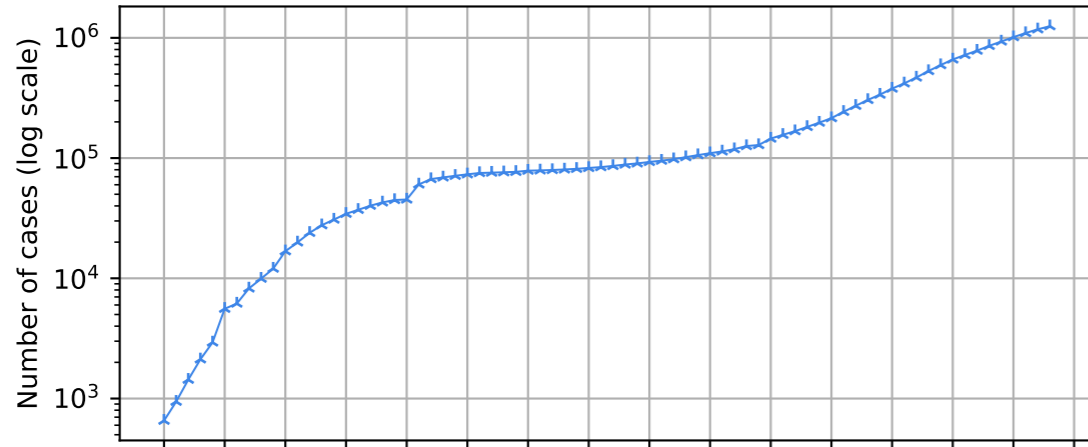

Covid-19 situation worldwide

1/2

Number of confirmed cases vs date

Fatality rate vs date

Number of death vs date

Growth rate vs date

World

Covid-19 situation worldwide

2/2

Number of confirmed cases vs date

New cases compared to d-1

Number of death vs date

New death compared to d-1

23/01/20 28/01/20 02/02/20 07/02/20 12/02/20 17/02/20 22/02/20 27/02/20 03/03/20 08/03/20 13/03/20 18/03/20 23/03/20 28/03/20 02/04/20 07/04/20

Date

Date

World