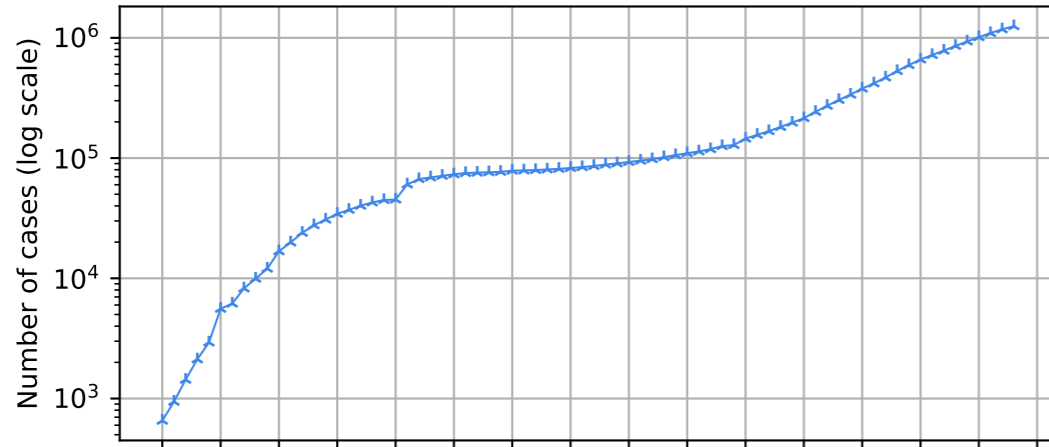

Covid-19 situation worldwide

1/2

Number of confirmed cases vs date

Fatality rate vs date

Number of death vs date

Growth rate vs date

World

Covid-19 situation worldwide

2/2

Number of confirmed cases vs date

New cases compared to d-1

Number of death vs date

New death compared to d-1

23/01/20 28/01/20 02/02/20 07/02/20 12/02/20 17/02/20 22/02/20 27/02/20 03/03/20 08/03/20 13/03/20 18/03/20 23/03/20 28/03/20 02/04/20 07/04/20

Date

Date

World