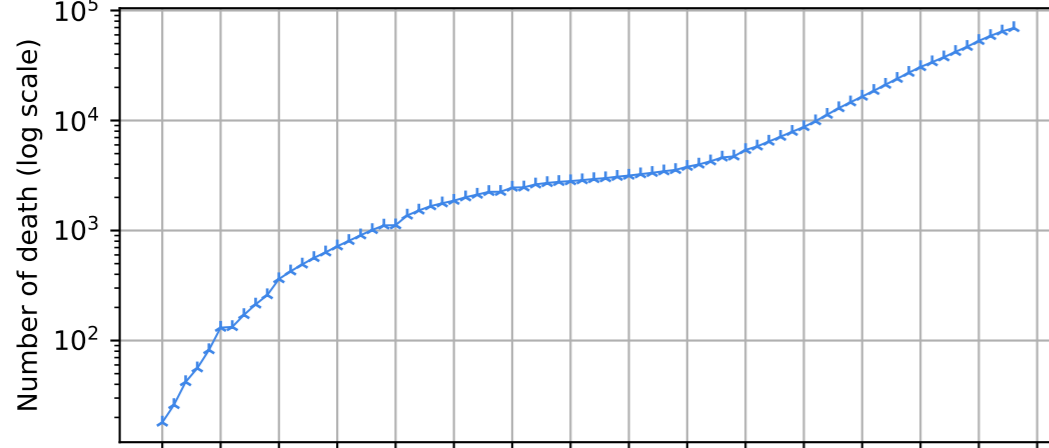

Covid-19 situation worldwide

1/2

Number of confirmed cases vs date

Fatality rate vs date

Number of death vs date

Growth rate vs date

World

Covid-19 situation worldwide

2/2

Number of confirmed cases vs date

New cases compared to d-1

Number of death vs date

New death compared to d-1

23/01/20 28/01/20 02/02/20 07/02/20 12/02/20 17/02/20 22/02/20 27/02/20 03/03/20 08/03/20 13/03/20 18/03/20 23/03/20 28/03/20 02/04/20 07/04/20

Date

Date

World