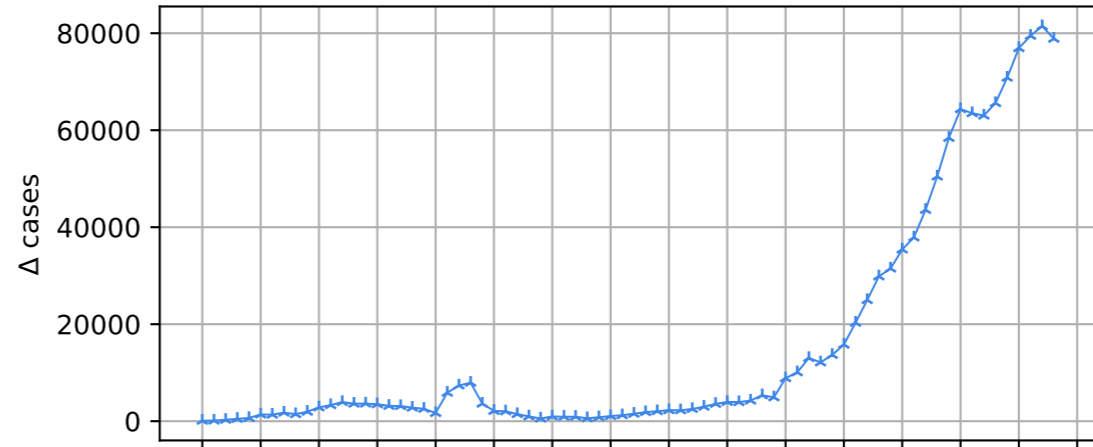

Covid-19 situation worldwide

1/2

Number of confirmed cases vs date

Fatality rate vs date

Number of death vs date

Growth rate vs date

World

Covid-19 situation worldwide

2/2

Number of confirmed cases vs date

New cases compared to d-1

Number of death vs date

New death compared to d-1

23/01/20 28/01/20 02/02/20 07/02/20 12/02/20 17/02/20 22/02/20 27/02/20 03/03/20 08/03/20 13/03/20 18/03/20 23/03/20 28/03/20 02/04/20 07/04/20

Date

Date

World