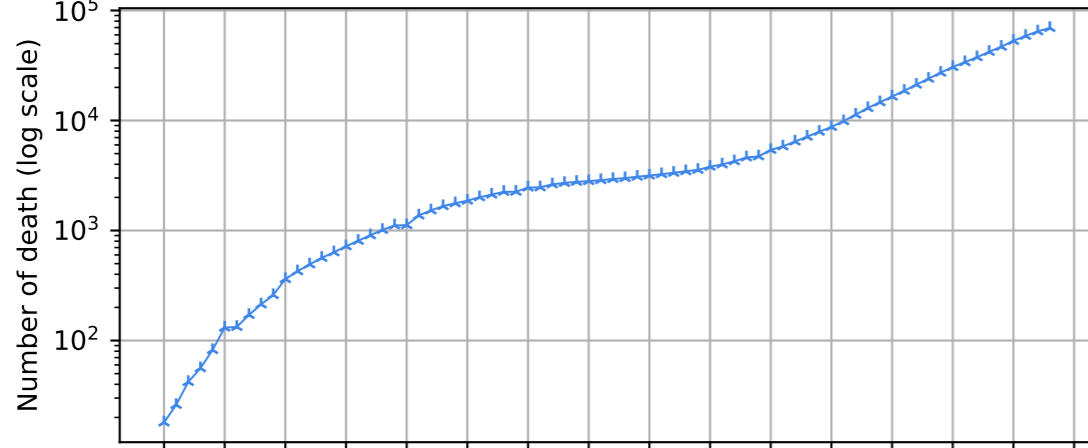

Covid-19 situation worldwide

1/2

Number of confirmed cases vs date

Fatality rate vs date

Number of death vs date

Growth rate vs date

World

Covid-19 situation worldwide

2/2

Number of confirmed cases vs date

New cases compared to d-1

Number of death vs date

New death compared to d-1

23/01/20 28/01/20 02/02/20 07/02/20 12/02/20 17/02/20 22/02/20 27/02/20 03/03/20 08/03/20 13/03/20 18/03/20 23/03/20 28/03/20 02/04/20 07/04/20

Date

Date

World