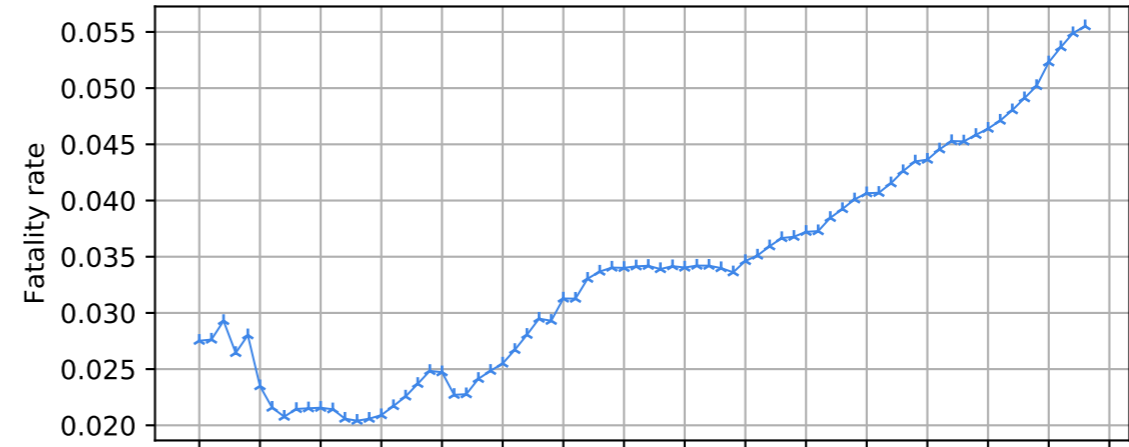

Covid-19 situation worldwide

1/2

Number of confirmed cases vs date

Fatality rate vs date

Number of death vs date

Growth rate vs date

World

Covid-19 situation worldwide

2/2

Number of confirmed cases vs date

New cases compared to d-1

Number of death vs date

New death compared to d-1

23/01/20 28/01/20 02/02/20 07/02/20 12/02/20 17/02/20 22/02/20 27/02/20 03/03/20 08/03/20 13/03/20 18/03/20 23/03/20 28/03/20 02/04/20 07/04/20

Date

Date

World