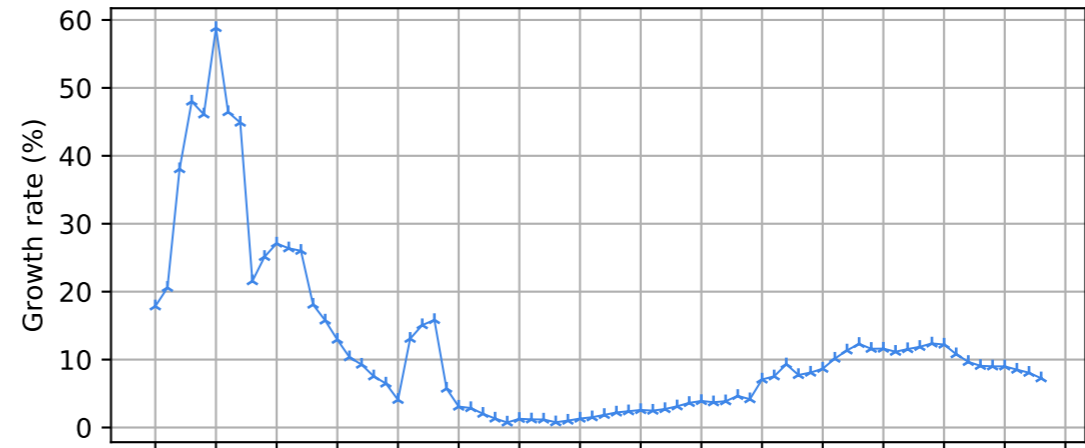

Covid-19 situation worldwide

1/2

Number of confirmed cases vs date

Fatality rate vs date

Number of death vs date

Growth rate vs date

World

Covid-19 situation worldwide

2/2

Number of confirmed cases vs date

New cases compared to d-1

Number of death vs date

New death compared to d-1

23/01/20 28/01/20 02/02/20 07/02/20 12/02/20 17/02/20 22/02/20 27/02/20 03/03/20 08/03/20 13/03/20 18/03/20 23/03/20 28/03/20 02/04/20 07/04/20

Date

Date

World